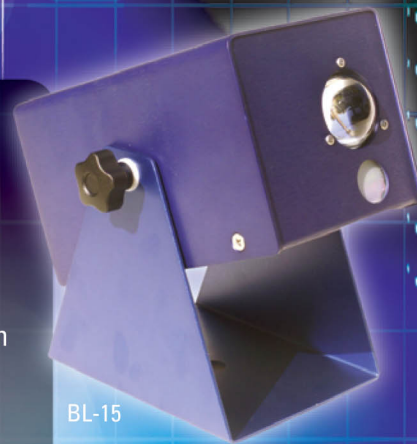

BL-15

BL-50

Product Specifications

	Blisslight -15	Blisslight-50
Laser Classification	FLPPS Class IIIa	FLPPS Class IIIa
Maximum Laser Power (Single Beam)	Less than 5 mw	Less than 5 mw
Laser Wavelength	532 nm	532 nm
Laser MTBF	More than 7000 hours	More than 7000 hours
Laser Optics	Single source holographic optical element	Dual source holographic optical element – high efficiency
LED Power	1 watt	1 watt
LED Wavelength	455 nm	455nm
LED MTBF	More than 100,000 hours	More than 100,000 hours
Power Consumption	30 watts	35 watts
Power Input	110 VAC	110 VAC
Operation	Plug and Play	Plug and Play
Operating Temperature	Less than 30° C or 86° F	Less than 30° C or 86° F
Projection Coverage	25ft x 25ft 2.5 ft of coverage for every 1 ft of throw	50ft x 50ft 2.5 ft of coverage for every 1 ft of throw
Maintenance	Maintenance Free	Maintenance Free
UL Listed	Yes	Pending
Dimensions	4.4" H x 4.4" W x 7.4" L	3.5" H x 6.5" W x 9.25" L
Warranty	1 Year	1 Year