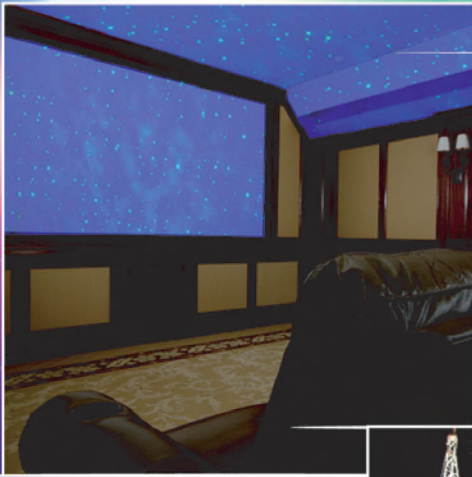

Transform Any Space into a *Magical Dreamland*

Architectural

Interior Design

Landscape

Pool

Home Theatre

Special Event

Blisslights transforms any space into a magical dreamland complete with twinkling stars and an ever-transforming nebula cloud that follows the path of the universe. Thousands of stars, moving on unique trajectories tickle your imagination as you sit back and absorb the beauty emanating from the light. We make paintings out of light that must be experienced with your own eyes to appreciate the fine attention to detail in each work of art.

BL-15

BL-50

Product Specifications

	Blisslight -15	Blisslight-50
Laser Classification	FLPPS Class IIIa	FLPPS Class IIIa
Maximum Laser Power (Single Beam)	Less than 5 mw	Less than 5 mw
Laser Wavelength	532 nm	532 nm
Laser MTBF	More than 7000 hours	More than 7000 hours
Laser Optics	Single source holographic optical element	Dual source holographic optical element – high efficiency
LED Power	1 watt	1 watt
LED Wavelength	455 nm	455nm
LED MTBF	More than 100,000 hours	More than 100,000 hours
Power Consumption	30 watts	35 watts
Power Input	110 VAC	110 VAC
Operation	Plug and Play	Plug and Play
Operating Temperature	Less than 30° C or 86° F	Less than 30° C or 86° F
Projection Coverage	25ft x 25ft 2.5 ft of coverage for every 1 ft of throw	50ft x 50ft 2.5 ft of coverage for every 1 ft of throw
Maintenance	Maintenance Free	Maintenance Free
UL Listed	Yes	Pending
Dimensions	4.4" H x 4.4" W x 7.4" L	3.5" H x 6.5" W x 9.25" L
Warranty	1 Year	1 Year