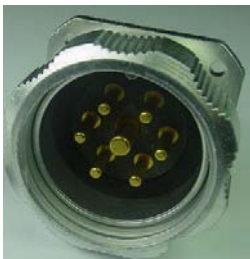

Panel Mount Male Plug

SLEME37Y