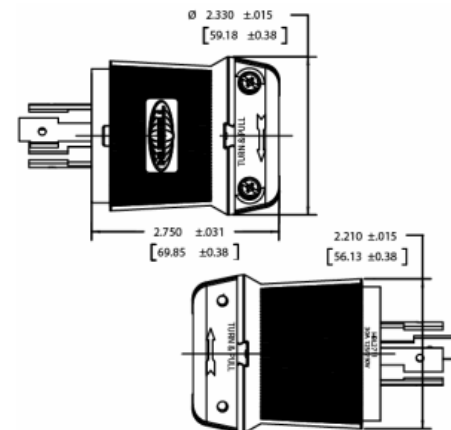

Accessories

Connector	HBL2813BK
Single Receptacle	HBL2810
Flanged Receptacle	HBL2816
Weatherproof Boot	HBL6035

Resources

Customer Use Drawing
eCatalog

Distributor:

Phone: 407-857-8770

Fax: 407-857-8771

Email: sales@techni-lux.com

www.techni-lux.com

Dimensions in Inches (mm)

Hubbell Wiring Device-Kellems • Hubbell Incorporated (Delaware) • 40 Waterview Drive • Shelton, CT 06484

Phone (800) 288-6000 • Fax (800) 255-1031 • Specifications subject to change without notice.