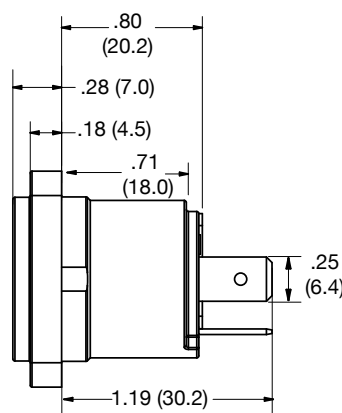

## Accessories

Description	Catalog Number
Panel Mount Retainer Plate	<b>HBLMPRP</b>
Panel Mount M3x.5 Screw, 8mm Long	<b>HBLPMSC</b>

## Certifications

UL Recognized component for USA and Canada

Not for make or break under load.

**HBLCPIBL,**  
**HBLCPOGY**

**HBLPMIBL,**  
**HBLPMOgy**

**HBLPMIDBL,**  
**HBLPMODGY**

**HBLPMIBL, HBLPMOgy**  
**HBLPMIDBL, HBLPMODGY**