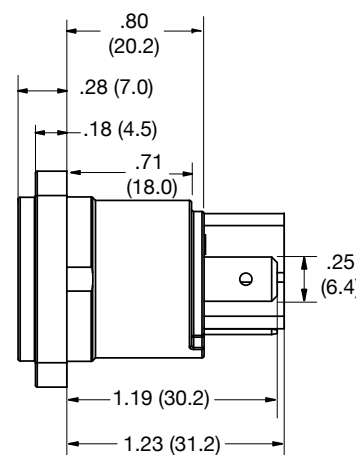

HBLPMIDBL,
HBLPMODGY