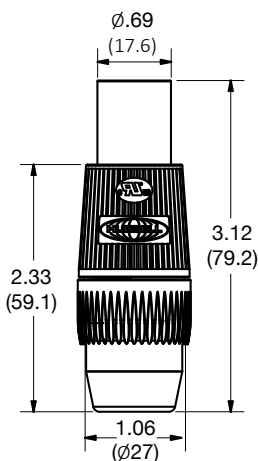

Certifications

UL Recognized component for USA and Canada

Not for make or break under load.

HBLCPIBL,
HBLCPOGY