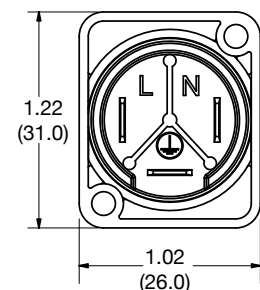

## Accessories

Description	Catalog Number
Panel Mount Retainer Plate	<b>HBLMPRP</b>
Panel Mount M3x.5 Screw, 8mm Long	<b>HBLPMSC</b>

## Certifications

UL Recognized component for USA and Canada

Not for make or break under load.

**HBLCPIBL,**  
**HBLCPOGY**

**HBLPMIBL,**  
**HBLPMOgy**

**HBLPMIDBL,**  
**HBLPMODGY**

**HBLPMIBL, HBLPMOgy**  
**HBLPMIDBL, HBLPMODGY**