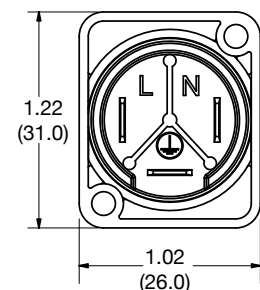

Power In

HBLPMIBL

**Divided
HBLPMIDBL**

Power Out

HBLPMOgy

**Divided
HBLPMODGY**

Accessories

Description	Catalog Number
Panel Mount Retainer Plate	HBLPMRP
Panel Mount M3x.5 Screw, 8mm Long	HBLPMSC

Certifications

UL Recognized component for USA and Canada

Not for make or break under load.

**HBLCPIBL,
HBLCPOGY**

**HBLPMIBL,
HBLPMOgy**

**HBLPMIDBL,
HBLPMODGY**

**HBLPMIBL, HBLPMOgy
HBLPMIDBL, HBLPMODGY**