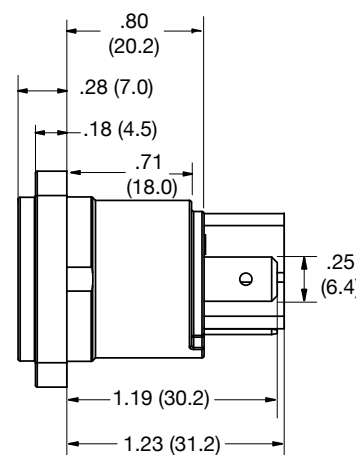

**HBLPMIDBL,
HBLPMODGY**