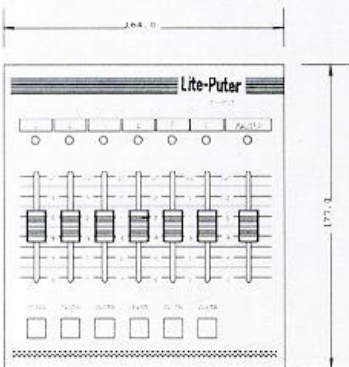

Lite-Puter Enterprise.Co. Ltd.

P.O. BOX 1-33 Hsi -Chih, Taipei, Taiwan

TEL 886-2-648-6545

FAX 886-2-648-6546

<http://www.liteputer.com>

E-Mail: litecom@ms2.hinet.net