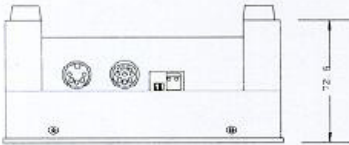

Lite-Puter Enterprise.Co. Ltd.

P.O. BOX 1-33 Hsi -Chih, Taipei, Taiwan

TEL 886-2-648-6545

FAX 886-2-648-6546

<http://www.liteputer.com>

E-Mail: litecom@ms2.hinet.net