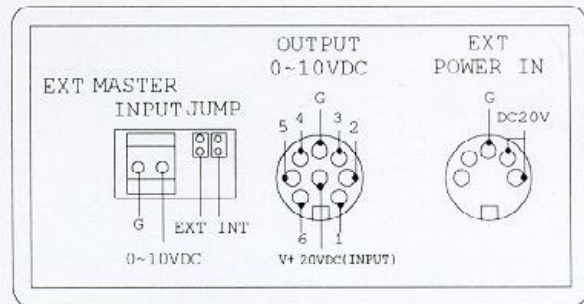

Lite-Puter Enterprise.Co. Ltd.

P.O. BOX 1-33 Hsi -Chih, Taipei, Taiwan

TEL 886-2-648-6545

FAX 886-2-648-6546

<http://www.liteputer.com>

E-Mail: litecom@ms2.hinet.net