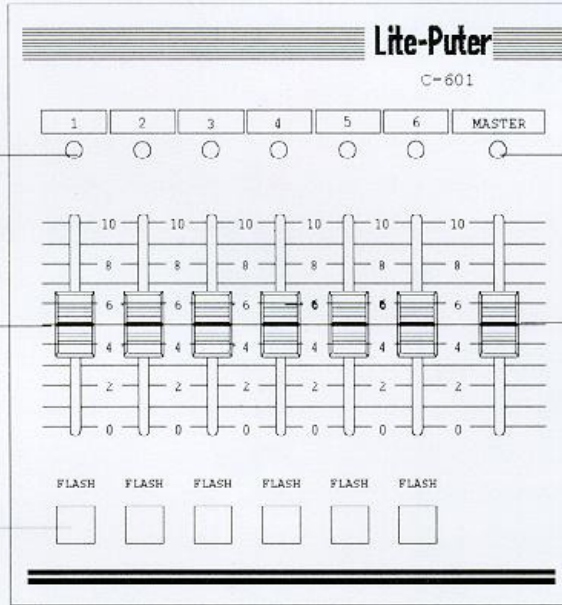

C-601

6 Channels Dimming Console

【USER MANUAL】

GENERAL FUNCTION (FRONT)

6 CH. OUTPUT
INDICATOR

6 CH. DIMMING
CONTROL SWITCHES

6 CH. FLASH CONTROL
SWITCHES

MASTER LED
INDICATOR