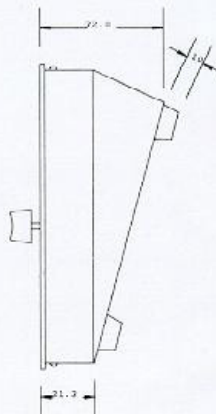

Lite-Puter Enterprise.Co. Ltd.

P.O. BOX 1-33 Hsi -Chih, Taipei, Taiwan

TEL 886-2-648-6545

FAX 886-2-648-6546

<http://www.liteputer.com>

E-Mail: litecom@ms2.hinet.net