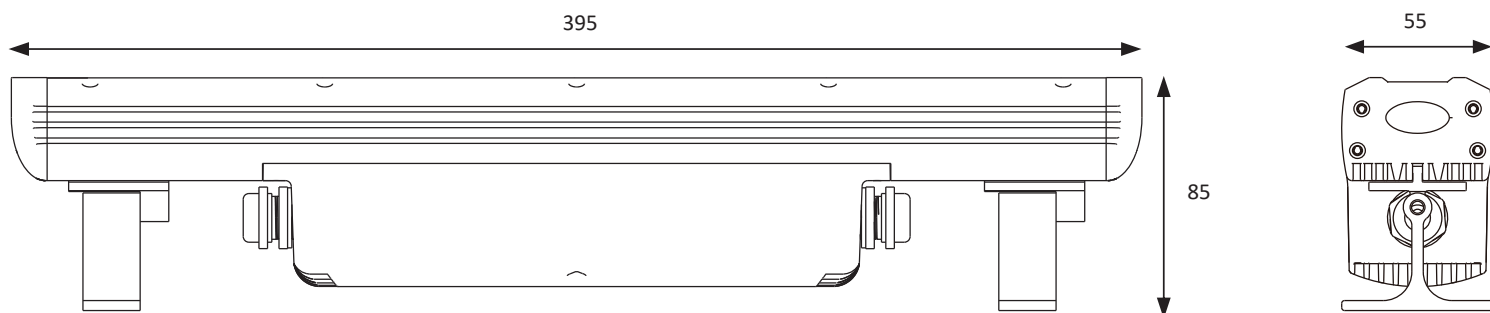

IP Color Micro bar 54 RGB

Product Code: SG IPLEDMCBAR54RGB

IP 65 architectural led bar 54X3W RGB

Description

Micro bar is a brand new bar belonging to the Sagitter IP65 led series, designed for a full range of applications both within the live entertainment and architectural lighting. Micro bar is the result of the miniaturization of the most common led bars for outdoor, due to the increasingly need to hide lighting fixtures for facades or surfaces. The aluminium die cast alloy of its body makes it extremely robust, light and noise free; it's linear shape and 39 cm body length perfectly fits into any modern or traditional architectural installations. Its linear design and the chromatic technology used in the led source of the RGB version, make it a projector unique on the market. The special optics has been designed to allow the lighting of big surfaces, simulating the linear emission of the most common fluorescent lamps. The external box controller uses a technology that permit to manage the connected bars, as well as several preset options already on board.

STRUCTURE AND CABINET

- Die cast aluminium housing
- Color LCD display
- Front tempered glass
- "Light up" positioning with adjustable angle
- IP rating: IP65
- Power and DMX IN/OUT connector IP65
- Convection cooling system without fans

POWER SUPPLY

- Input Voltage: AC~100-240V, 50/60 Hz
- Switching power supply unit
- Power and DMX IN/OUT connector IP65

WEIGHT AND DIMENSIONS

- Net weight: 1.9 kg/4.2 lbs
- Dimensions: 15.6" x 2.2" x 3.5" (395x55x85 mm)