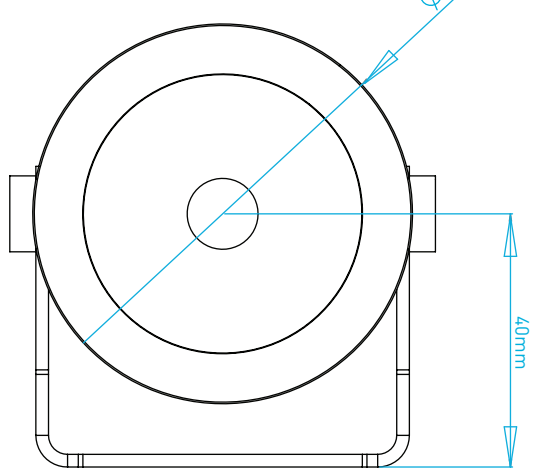

## SPECIFICATIONS

MAX WATTAGE	4.8W
INPUT VOLTAGE	9-15VDC (12VDC nominal)
CURRENT DRAW	400mA @ 12VDC
POWER SUPPLY	Class 2 transformer or battery
BEAM ANGLE	2.7° (diffusable with included filters)
FIELD ANGLE	4.5° (diffusable with included filters)
INGRESS PROTECTION	IP65
LED	Cree XLamp XP-E2
EXTERIOR FINISH	Black anodized aluminum
CERTIFICATION	UL and CE
POWER CONNECTION	2.1mm ID / 5.5mm OD DC jack with screw terminal adapter

## SKU NUMBER

Gantom One - Cool White	GT51
Gantom One - Warm White	GT52

**OUTPUT**

Distance	Center Brightness		Beam Width
	Cool White	Warm White	
1.0m (3.3ft)	22100lx (2053.2fc)	15000lx (1393.5fc)	0.05m (0.2ft)
2.0m (6.6ft)	8100lx (752.5fc)	5500lx (511.0fc)	0.1m (0.3ft)
3.0m (9.8ft)	4100lx (380.9fc)	2700lx (250.8fc)	0.15m (0.5ft)