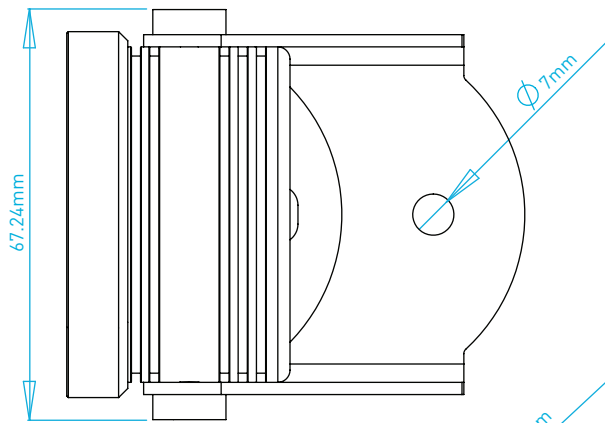

## SPECIFICATIONS

MAX WATTAGE	4.8W
INPUT VOLTAGE	9-15VDC (12VDC nominal)
CURRENT DRAW	400mA @ 12VDC
POWER SUPPLY	Class 2 transformer or battery
BEAM ANGLE	2.7° (diffusable with included filters)
FIELD ANGLE	4.5° (diffusable with included filters)
INGRESS PROTECTION	IP65
LED	Cree XLamp XP-E2
EXTERIOR FINISH	Black anodized aluminum
CERTIFICATION	UL and CE
POWER CONNECTION	2.1mm ID / 5.5mm OD DC jack with screw terminal adapter

## SKU NUMBER

Gantom One - Cool White	GT51
Gantom One - Warm White	GT52

**OUTPUT**

Distance	Center Brightness		Beam Width
	Cool White	Warm White	
1.0m (3.3ft)	22100lx (2053.2fc)	15000lx (1393.5fc)	0.05m (0.2ft)
2.0m (6.6ft)	8100lx (752.5fc)	5500lx (511.0fc)	0.1m (0.3ft)
3.0m (9.8ft)	4100lx (380.9fc)	2700lx (250.8fc)	0.15m (0.5ft)