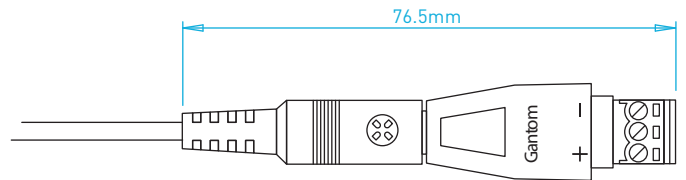

## FEATURES

- ✓ Exceeds output of traditional 30W pinspots while using only 4W
- ✓ Ultra narrow beam optics for optimal long distance throw
- ✓ Magnetic accessory attachment for fillers and diffusers
- ✓ Low voltage and minimal heat for improved safety over incandescent sources
- ✓ Internal constant current driver gives highly efficient and consistent output
- ✓ Dimmable using PWM input (10%-100%)
- ✓ Easy installation and reconfiguration
- ✓ Dual polarity input
- ✓ Minimal maintenance required over 50,000 hour lamp life
- ✓ Indoor and outdoor use

## SPECIFICATIONS

MAX WATTAGE	4.8W
INPUT VOLTAGE	9-15VDC (12VDC nominal)
CURRENT DRAW	400mA @ 12VDC
POWER SUPPLY	Class 2 transformer or battery
BEAM ANGLE	2.7° (diffusable with included filters)
FIELD ANGLE	4.5° (diffusable with included filters)
INGRESS PROTECTION	IP65
LED	Cree XLamp XP-E2
EXTERIOR FINISH	Black anodized aluminum
CERTIFICATION	UL and CE
POWER CONNECTION	2.1mm ID / 5.5mm OD DC jack with screw terminal adapter

## SKU NUMBER

Gantom One - Cool White	GT51
Gantom One - Warm White	GT52

**OUTPUT**

Distance	Center Brightness		Beam Width
	Cool White	Warm White	
1.0m (3.3ft)	22100lx (2053.2fc)	15000lx (1393.5fc)	0.05m (0.2ft)
2.0m (6.6ft)	8100lx (752.5fc)	5500lx (511.0fc)	0.1m (0.3ft)
3.0m (9.8ft)	4100lx (380.9fc)	2700lx (250.8fc)	0.15m (0.5ft)