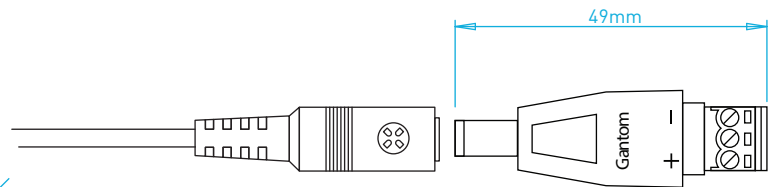

## FEATURES

- ✓ Exceeds output of traditional 30W pinspots while using only 4W
- ✓ Ultra narrow beam optics for optimal long distance throw
- ✓ Magnetic accessory attachment for fillers and diffusers
- ✓ Low voltage and minimal heat for improved safety over incandescent sources
- ✓ Internal constant current driver gives highly efficient and consistent output
- ✓ Dimmable using PWM input (10%-100%)
- ✓ Easy installation and reconfiguration
- ✓ Dual polarity input
- ✓ Minimal maintenance required over 50,000 hour lamp life
- ✓ Indoor and outdoor use

## SPECIFICATIONS

MAX WATTAGE	4.8W
INPUT VOLTAGE	9-15VDC (12VDC nominal)
CURRENT DRAW	400mA @ 12VDC
POWER SUPPLY	Class 2 transformer or battery
BEAM ANGLE	2.7° (diffusable with included filters)
FIELD ANGLE	4.5° (diffusable with included filters)
INGRESS PROTECTION	IP65
LED	Cree XLamp XP-E2
EXTERIOR FINISH	Black anodized aluminum
CERTIFICATION	UL and CE
POWER CONNECTION	2.1mm ID / 5.5mm OD DC jack with screw terminal adapter

## SKU NUMBER

Gantom One - Cool White	GT51
Gantom One - Warm White	GT52

**OUTPUT**

Distance	Center Brightness		Beam Width
	Cool White	Warm White	
1.0m (3.3ft)	22100lx (2053.2fc)	15000lx (1393.5fc)	0.05m (0.2ft)
2.0m (6.6ft)	8100lx (752.5fc)	5500lx (511.0fc)	0.1m (0.3ft)
3.0m (9.8ft)	4100lx (380.9fc)	2700lx (250.8fc)	0.15m (0.5ft)