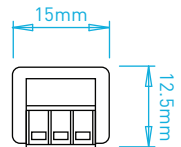

## SPECIFICATIONS

MAX WATTAGE	4.8W
INPUT VOLTAGE	9-15VDC (12VDC nominal)
CURRENT DRAW	400mA @ 12VDC
POWER SUPPLY	Class 2 transformer or battery
BEAM ANGLE	2.7° (diffusable with included filters)
FIELD ANGLE	4.5° (diffusable with included filters)
INGRESS PROTECTION	IP65
LED	Cree XLamp XP-E2
EXTERIOR FINISH	Black anodized aluminum
CERTIFICATION	UL and CE
POWER CONNECTION	2.1mm ID / 5.5mm OD DC jack with screw terminal adapter

## SKU NUMBER

Gantom One - Cool White	GT51
Gantom One - Warm White	GT52

**OUTPUT**

Distance	Center Brightness		Beam Width
	Cool White	Warm White	
1.0m (3.3ft)	22100lx (2053.2fc)	15000lx (1393.5fc)	0.05m (0.2ft)
2.0m (6.6ft)	8100lx (752.5fc)	5500lx (511.0fc)	0.1m (0.3ft)
3.0m (9.8ft)	4100lx (380.9fc)	2700lx (250.8fc)	0.15m (0.5ft)