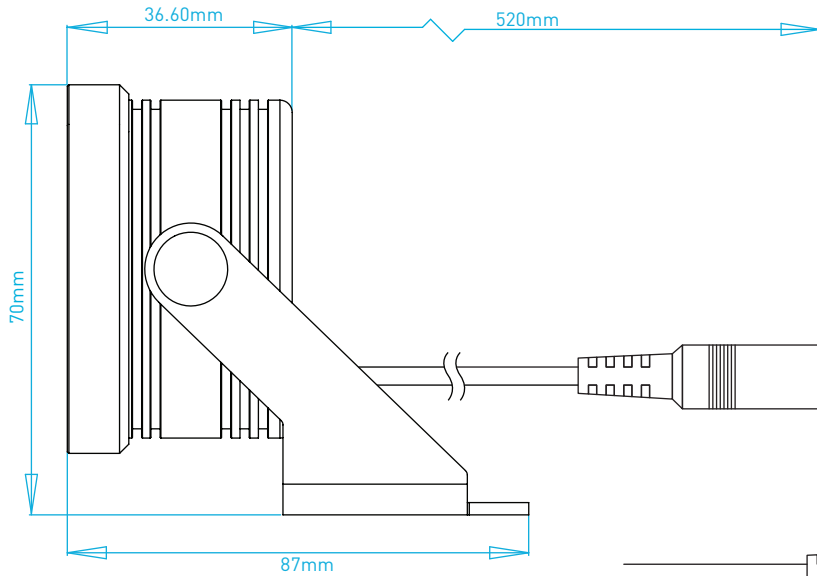

## GANTOM ONE: 4W PINSPOT

Compact, powerful, versatile... this is the One. Gantom listened to some of the most skilled lighting professionals in the industry and based on their input designed the One; the pinspot to rule all pinspots. Compared to a traditional 30w pinspot the One runs cooler and safer on far less power, has much cleaner optics, and can even be run on batteries. To top it off the One includes an integrated, easy to use magnetic accessory mounting system. Choose from an almost infinite array of colors and diffusers to achieve any effect you desire, then install the perfect option without tools or hassle. Your old pinspots have had a good run, but now it's time to replace them with the One.

## SPECIFICATIONS

MAX WATTAGE	4.8W
INPUT VOLTAGE	9-15VDC (12VDC nominal)
CURRENT DRAW	400mA @ 12VDC
POWER SUPPLY	Class 2 transformer or battery
BEAM ANGLE	2.7° (diffusable with included filters)
FIELD ANGLE	4.5° (diffusable with included filters)
INGRESS PROTECTION	IP65
LED	Cree XLamp XP-E2
EXTERIOR FINISH	Black anodized aluminum
CERTIFICATION	UL and CE
POWER CONNECTION	2.1mm ID / 5.5mm OD DC jack with screw terminal adapter

## SKU NUMBER

Gantom One - Cool White	GT51
Gantom One - Warm White	GT52

**OUTPUT**

Distance	Center Brightness		Beam Width
	Cool White	Warm White	
1.0m (3.3ft)	22100lx (2053.2fc)	15000lx (1393.5fc)	0.05m (0.2ft)
2.0m (6.6ft)	8100lx (752.5fc)	5500lx (511.0fc)	0.1m (0.3ft)
3.0m (9.8ft)	4100lx (380.9fc)	2700lx (250.8fc)	0.15m (0.5ft)