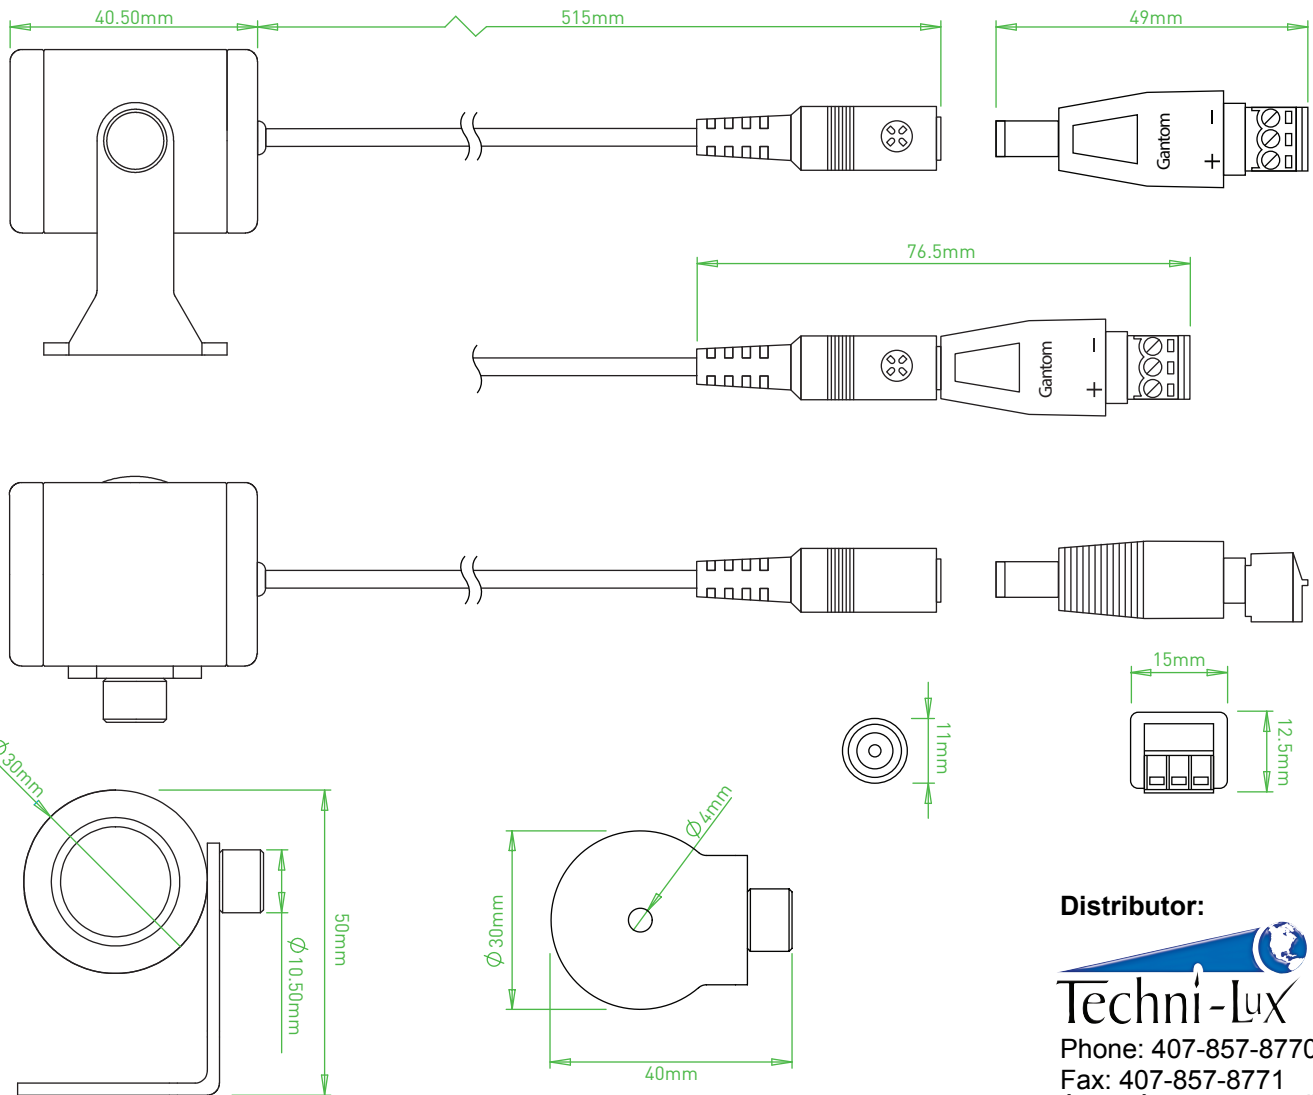

PRECISION Z: 1W SPOTLIGHT / FLOODLIGHT

The Precision Z produces a clean point-source light equivalent to traditional 20W halogen fixtures in a highly energy and space efficient package. The luminaire's modular design allows it to be swapped with other fixtures without the hassle of cutting wires, allowing for fast design changes and reconfiguration. The industrially designed machined aluminum chassis gives the Precision Z an elegant form yet functions as a rugged shell and heat sink to protect the LED and core electronics even in outdoor and underwater environments. Internal driver circuitry ensures constant output over a wide range of input voltage and extends the LED life beyond 50,000 hours.

SPECIFICATIONS

MAX WATTAGE	1.5W
INPUT VOLTAGE	9-15VDC (12VDC nominal)
CURRENT DRAW	125mA @ 12VDC
POWER SUPPLY	Class 2 transformer or battery
BEAM ANGLE	Spotlight: 11° Floodlight: 62°
FIELD ANGLE	Spotlight: 32° Floodlight: 84°
INGRESS PROTECTION	IP68 - 3ft
LED	Edison A Series
EXTERIOR FINISH	Black anodized aluminum
CERTIFICATIONS	UL and CE
POWER CONNECTION	2.1mm ID / 5.5mm OD DC jack with screw terminal adapter

*For permanently submersible applications, please inquire about brass housing.

SPOTLIGHT OUTPUT

Distance	Center Brightness		Beam Width
	Cool White	Warm White	
1.0m (3.3ft)	883lx (82.0fc)	517lx (48.0fc)	0.2m (0.7ft)
2.0m (6.6ft)	221lx (20.5fc)	132lx (20.5fc)	0.4m (1.3ft)
3.0m (9.9ft)	100lx (9.3fc)	65lx (6.0fc)	0.6m (2.0ft)

FLOODLIGHT OUTPUT

Distance	Center Brightness		Beam Width
	Cool White	Warm White	
1.0m (3.3ft)	66lx (6.1fc)	35lx (3.3fc)	1.2m (3.9ft)
2.0m (6.6ft)	15lx (1.4fc)	8lx (0.7fc)	2.4m (7.9ft)
3.0m (9.9ft)	5lx (.5fc)	2lx (0.2fc)	3.6m (11.8ft)