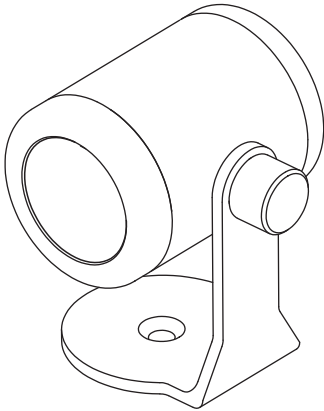

SPOTLIGHT OUTPUT

Distance	Center Brightness		Beam Width
	Cool White	Warm White	
1.0m (3.3ft)	883lx (82.0fc)	517lx (48.0fc)	0.2m (0.7ft)
2.0m (6.6ft)	221lx (20.5fc)	132lx (20.5fc)	0.4m (1.3ft)
3.0m (9.9ft)	100lx (9.3fc)	65lx (6.0fc)	0.6m (2.0ft)

FLOODLIGHT OUTPUT

Distance	Center Brightness		Beam Width
	Cool White	Warm White	
1.0m (3.3ft)	66lx (6.1fc)	35lx (3.3fc)	1.2m (3.9ft)
2.0m (6.6ft)	15lx (1.4fc)	8lx (0.7fc)	2.4m (7.9ft)
3.0m (9.9ft)	5lx (.5fc)	2lx (0.2fc)	3.6m (11.8ft)

Distributor:

Phone: 407-857-8770

Fax: 407-857-8771

www.techni-lux.com