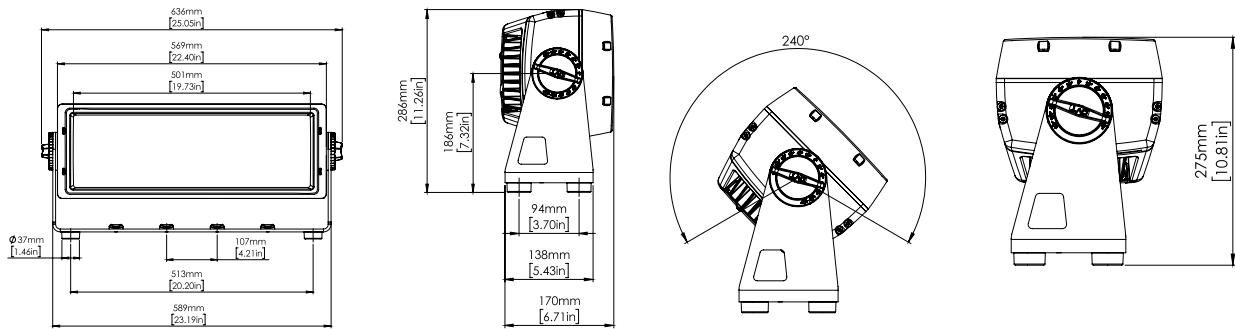

### PHYSICAL DIMENSIONS

Depth:	17 cm (6.71 inch.)
Width:	63.6 cm (25.05 inch.)
Height:	28.6cm (11.26 inch.)
Weight:	17 kg (37.5 Lbs.)
Tilt Range:	0° - + / - 120°

# PHYSICAL DIMENSIONS

## PHYSICAL DIMENSIONS

Depth:	17 cm (6.71 inch.)
Width:	63.6 cm (25.05 inch.)
Height:	28.6cm (11.26 inch.)
Weight:	17 kg (37.5 Lbs.)
Tilt Range:	0° - + / - 120°