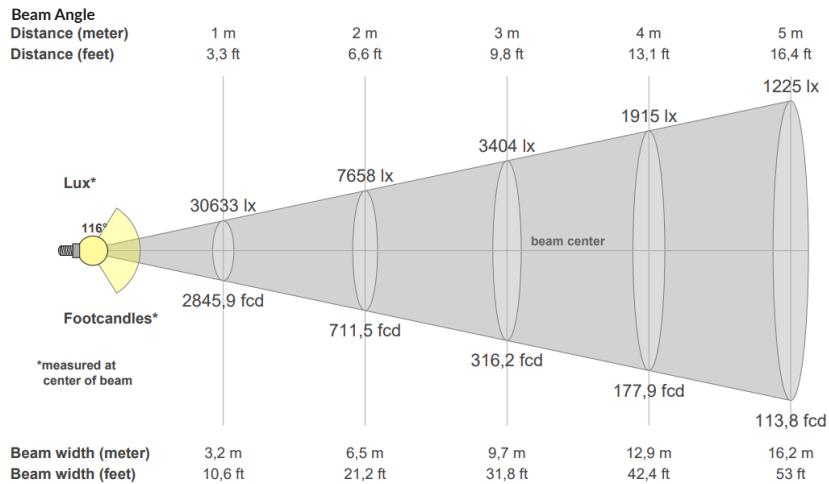

PHOTOMETRIC