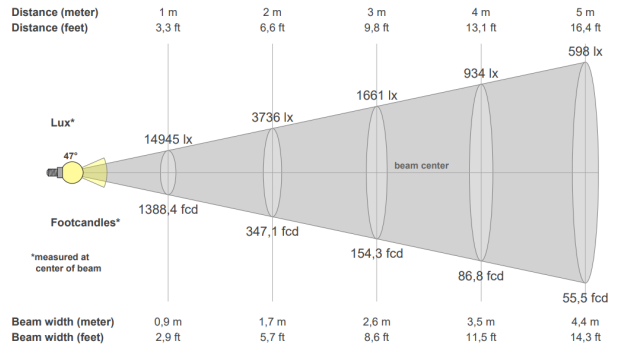

Wide Beam Angle