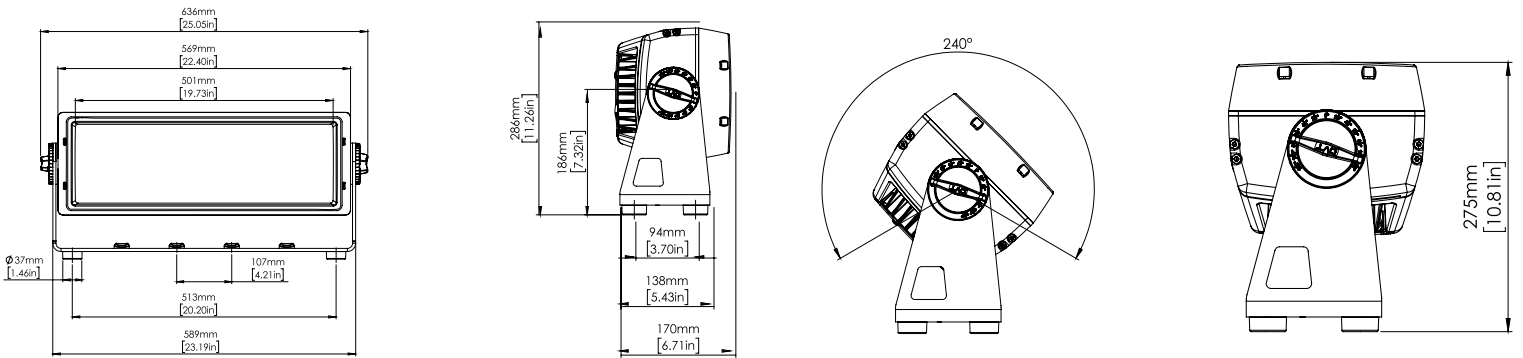

PHYSICAL DIMENSIONS

Depth:	17 cm (6.71 inch.)
Width:	63.6 cm (25.05 inch.)
Height:	28,6 cm (11.26 inch.)
Weight:	16,5 kg (36.4 Lbs.)
Tilt Range:	0 - + / - 120°

INSTALLATION

Orientation:	Any
Mounting Std.:	2 x quarter-turn locking points for omega brackets
Mounting POI:	5 x 12mm holes for fixed installation
Tilt fixation POI:	2 x Stainless steel M8 bolt + washer

PHYSICAL DIMENSIONS

PHYSICAL DIMENSIONS

Depth:	17 cm (6.71 inch.)
Width:	63.6 cm (25.05 inch.)
Height:	28,6 cm (11.26 inch.)
Weight:	16,5 kg (36.4 Lbs.)
Tilt Range:	0 - + / - 120°

PHOTOMETRIC

Narrow Beam Angle