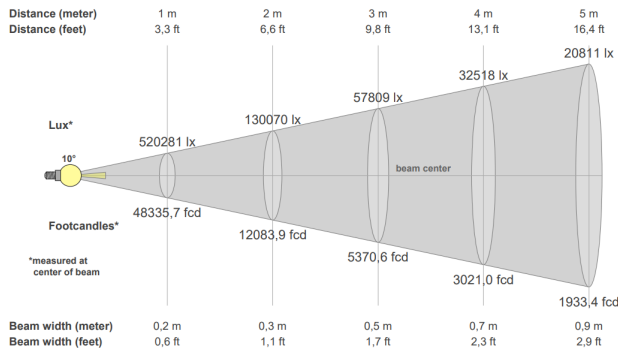

PHOTOMETRIC

LED Type:	30 x 25W RGBW LEDs
Light Intensity @ 1mtr Narrow/Wide:	520.281 / 14.945 Lux
Luminous Flux RGB wide Narrow/Wide:	22.249 / 17.458 lm
Red - Narrow/Wide:	4534 / 3146 lm
Green - Narrow/Wide:	7583 / 5596 lm
Blue - Narrow/Wide:	2053 / 1463 lm
Efficiency:	38 lm/W
Color Rendering Index (CRI):	>75
CCT:	2000 - 10.000K
Beam Angle:	Electronically adjustable 10° - 45°
Color:	(120° Field) Full RGBW spectrum
LED lifetime:	50.000 hours (Minimum)

PHYSICAL DIMENSIONS

Depth:	17 cm (6.71 inch.)
Width:	63.6 cm (25.05 inch.)
Height:	28,6 cm (11.26 inch.)
Weight:	16,5 kg (36.4 Lbs.)
Tilt Range:	0 - + / - 120°

INSTALLATION

Orientation:	Any
Mounting Std.:	2 x quarter-turn locking points for omega brackets
Mounting POI:	5 x 12mm holes for fixed installation
Tilt fixation POI:	2 x Stainless steel M8 bolt + washer

PHYSICAL DIMENSIONS

PHYSICAL DIMENSIONS

Depth:	17 cm (6.71 inch.)
Width:	63.6 cm (25.05 inch.)
Height:	28,6 cm (11.26 inch.)
Weight:	16,5 kg (36.4 Lbs.)
Tilt Range:	0 - + / - 120°

PHOTOMETRIC

Narrow Beam Angle