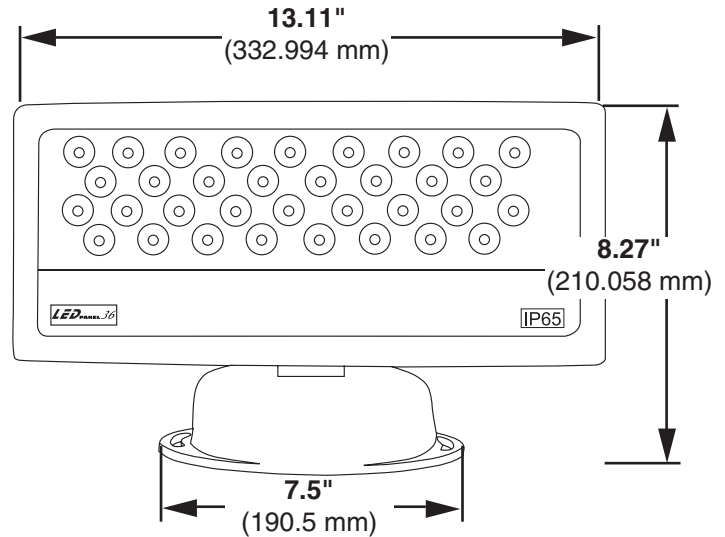

Ultra **LED** SERIES

LEDPanel 36

Product Code

DL-LEDPANEL36W/B
DL-LEDPANEL36W/W
DL-LEDPANEL36UV/B
DL-LEDPANEL36C/B
DL-LEDPANEL36C/W

Product Features and Specifications:

- Power Input: auto-ranging 100-265vAC, 50/60Hz
- Power consumed: 55 watts
- Beam angle: 15° lens standard
- Optional beam angles achievable using LSD filters
- Thermally cooled by heat sink case
- Control: Auto, master/slave and DMX
- On-board LCD display menu with 2 push buttons for settings
- DMX Channels: 3
- Manual standalone settings: 6 static colors choice, internal chases (fading, stepping or flashing) at 9 different speeds
- DMX In/Out: 3-pin XLR connectors
- Rating: IP 65 for outdoor or indoor use
- Heavy duty, light weight die cast aluminum housing
- Mountable base
- Approvals: CE & cULus
- Size: 13.11" w x 8.27" h x 5.79" d
- Weight: 4.3 @s/9.46 @bs

LEDpanel 36 Variable White WWA LED

DL-LEDPANEL36W/B DL-LEDPANEL36W/W Features:
 36 high lumen 1 watt LEDs, 24 each of 6000k white, 12 each of Amber ■ DMX Mode: Ch1 - Cool White Level, Ch2 - Cool White level, Ch3 - Amber level ■ Body color: Black or White

LEDpanel 36 UV LED

DL-LEDPANEL36UV/B Features:
 36 high lumen 1 watt UV LEDs ■ DMX Mode: Ch1 - UV level, Ch2 - UV level, Ch3 - UV level ■ Body color: Black

LEDpanel 36 Color RGB LED

DL-LEDPANEL36C/B DL-LEDPANEL36C/W Features:
 36 high lumen 1 watt LEDs, 12 each of red, green and blue ■ DMX Mode: Ch1 - Red level, Ch2 - Green level, Ch3 - Blue level ■ Body color: Black or White