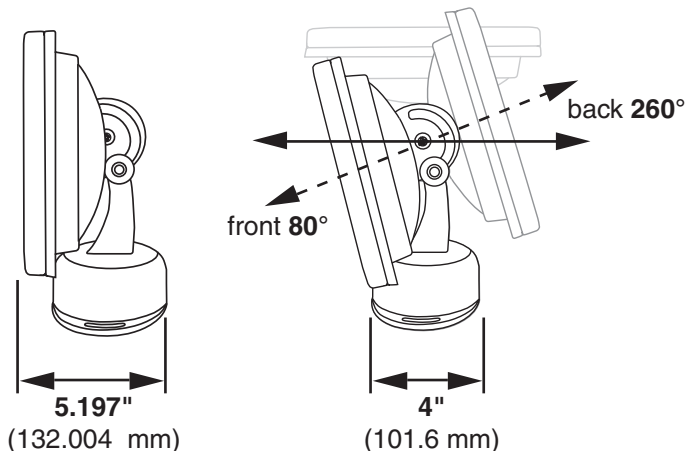

Ultra **LED** SERIES

LEDPanel 36

Product Code

DL-LEDPANEL36W/B
DL-LEDPANEL36W/W
DL-LEDPANEL36UV/B
DL-LEDPANEL36C/B
DL-LEDPANEL36C/W

Product Features and Specifications:

- Power Input: auto-ranging 100-265vAC, 50/60Hz
- Power consumed: 55 watts
- Beam angle: 15° lens standard
- Optional beam angles achievable using LSD filters
- Thermally cooled by heat sink case
- Control: Auto, master/slave and DMX
- On-board LCD display menu with 2 push buttons for settings
- DMX Channels: 3
- Manual standalone settings: 6 static colors choice, internal chases (fading, stepping or flashing) at 9 different speeds
- DMX In/Out: 3-pin XLR connectors
- Rating: IP 65 for outdoor or indoor use
- Heavy duty, light weight die cast aluminum housing
- Mountable base
- Approvals: CE & cULus
- Size: 13.11" w x 8.27" h x 5.79" d
- Weight: 4.3 @s/9.46 @bs

LEDpanel 36 Variable White WWA LED

DL-LEDPANEL36W/B DL-LEDPANEL36W/W Features:
 36 high lumen 1 watt LEDs, 24 each of 6000k white, 12 each of Amber ■ DMX Mode: Ch1 - Cool White Level, Ch2 - Cool White level, Ch3 - Amber level ■ Body color: Black or White

Optional Accessories:

- **CLAMP-OMEGA3**
Omega Clamp for LEDpanel36 with 1/2" clamp holes - natural aluminum finish
- **DL-LEDPANEL36AH/B DL-LEDPANEL36AH/W**
LEDpanel 36 Accessory Holder attaches onto the LED panel36 series externally. It allows the user to put an LSD filter or gel in front of the fixture and preserve its outdoor rating.