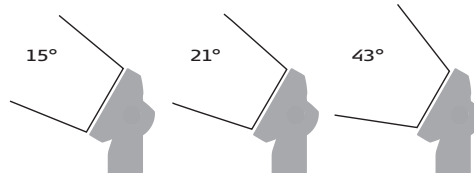

P.5 W

PHOTOMETRIC DATA*

Narrow spread lens of 15°
Medium spread lens of 21°
Wide spread lens of 43°

43°

Light output	36900 lm
Power	474 W
Efficiency	78 lm/W
Color temp	6400 K
CRI	75

* Goniometer Scan / Ocean optics / Viso Systems Light Spion™