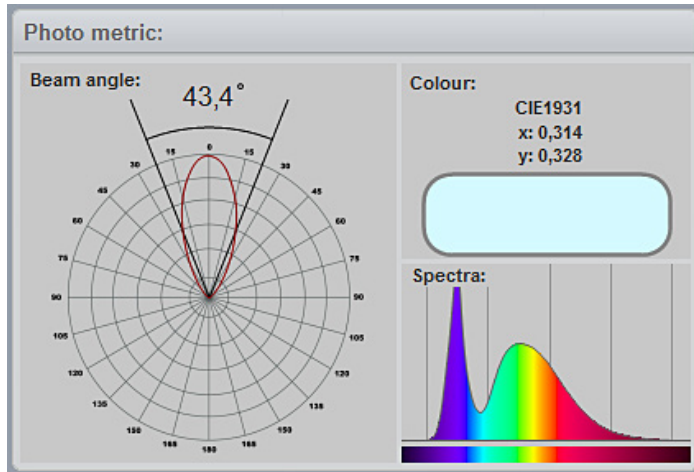

P.5 W

PHOTOMETRIC DATA*

Narrow spread lens of 15°
Medium spread lens of 21°
Wide spread lens of 43°

43°

Light output	36900 lm
Power	474 W
Efficiency	78 lm/W
Color temp	6400 K
CRI	75

* Goniometer Scan / Ocean optics / Viso Systems Light Spion™