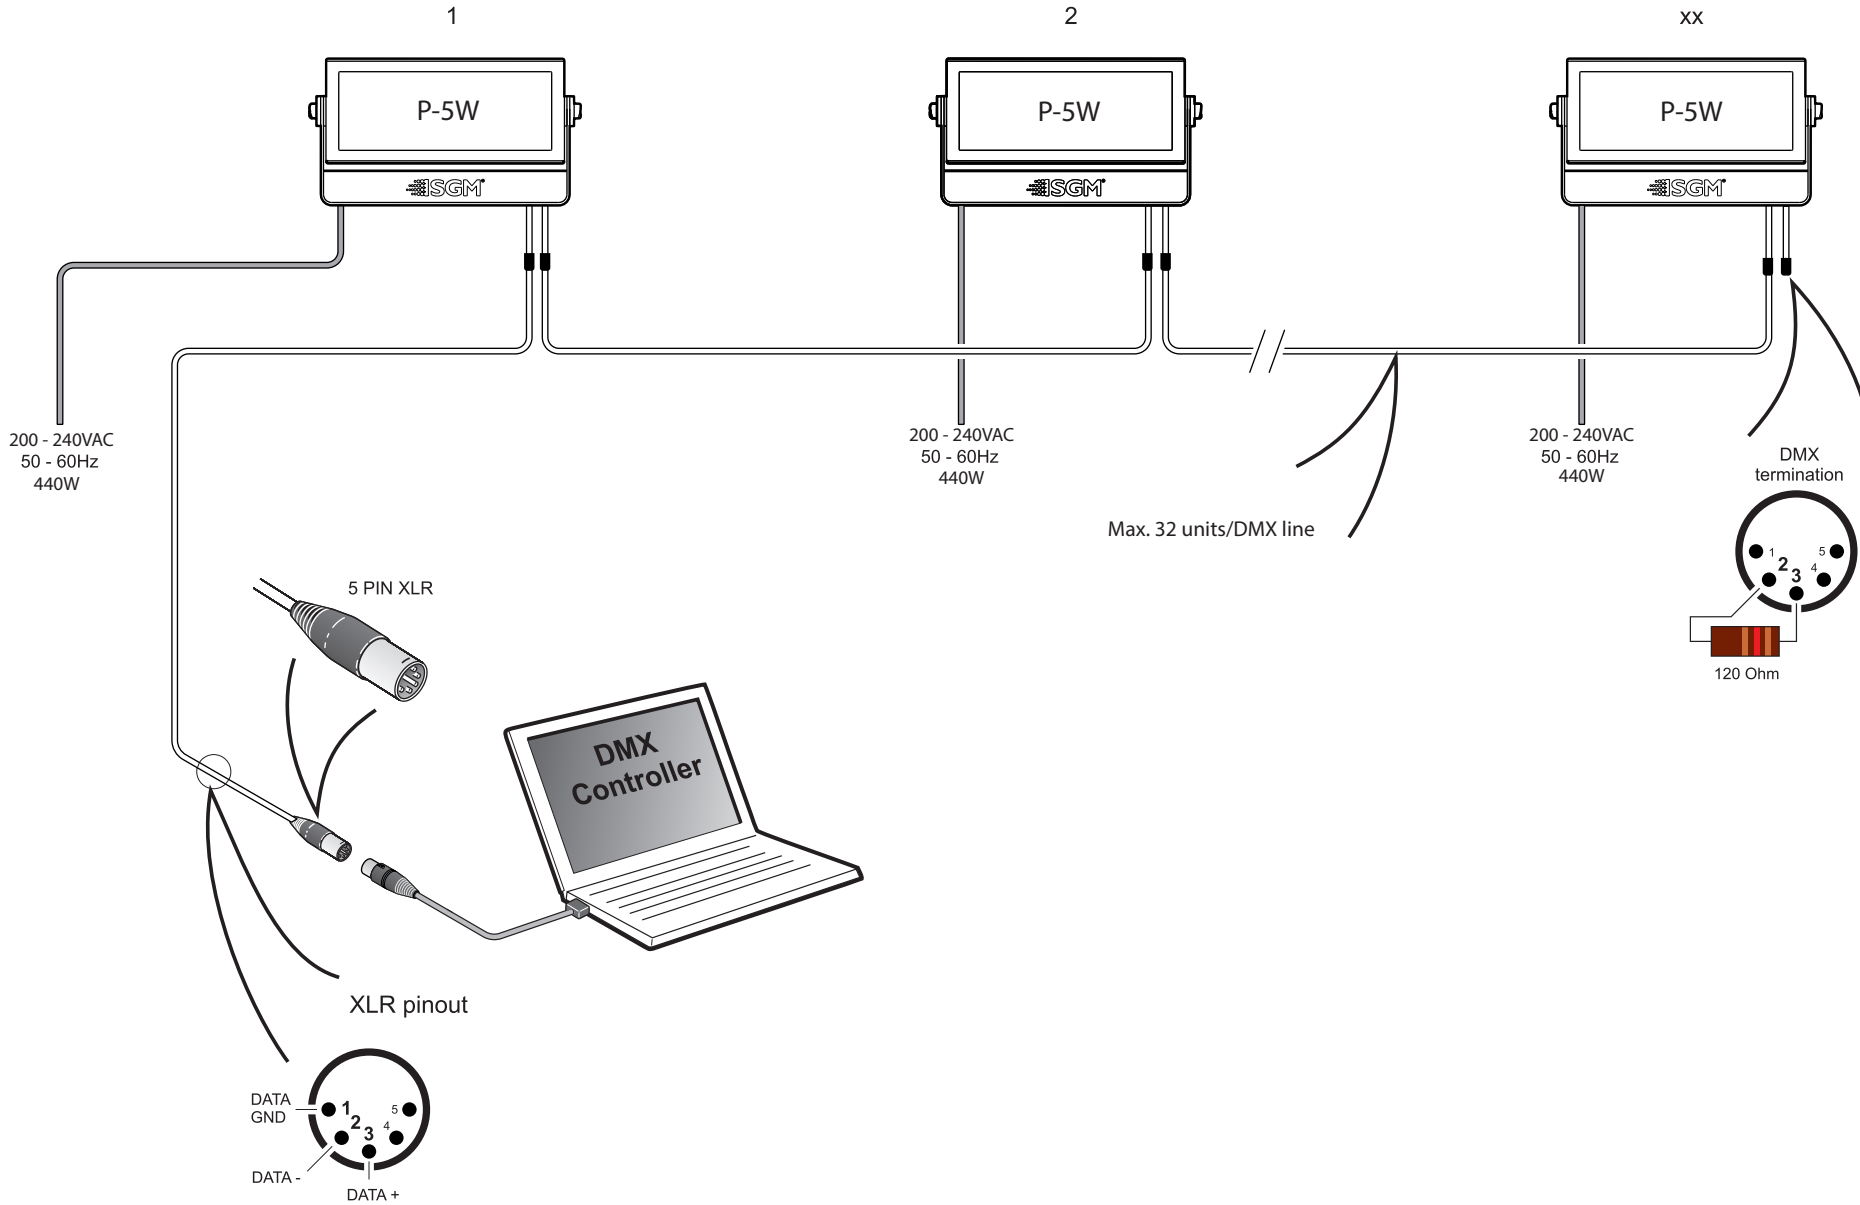

P5-W

CONNECTION DIAGRAM

Distributor:

Techni-Lux
www.techni-lux.com

Phone: 407-857-8770
Fax: 407-857-8771
Email: sales@techni-lux.com