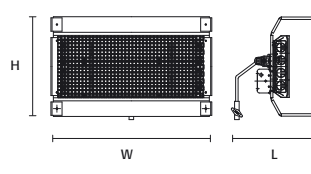

LAMPS

CODE GE	WATTS	INITIAL LUMENS	MEAN LUMENS	LIFE HS.	LONG. MM (FT)
F20T12/Cinema 32/HO/CVG	35	1130	800	7500	600 (2)
F20T12/Cinema 55/HO/CVG	35	1100	770	7500	600 (2)

POWER FLO DFL-2/35

L	320mm. (12.61")
W	720mm. (28.37")
H	330mm. (13.00")
kg	5.0kg. (11.02 Lbs.)
	700x300x300mm. (27.56"x11.81"x11.81")

ACCESSORIES

ORDERING INFORMATION

DFL-2/35 Power Flo with 2 lamps T-12 35 Watts for DMX/Local DIM. control, 120-230v.

Power Flo DFL-4/35

4/35w Fluorescent Lamps T-12 0,60m (2ft)

PHOTOMETRIC DATA

POWER FLO DFL-4/35 | With 4 Fluorescent F20T12 Lamps

Distance (mts)	1.00	1.50	2.00	2.50	3.00	3.50
Luminance (lux)	1800	710	410	220	170	120

LAMPS

CODE GE	WATTS	INITIAL LUMENS	MEAN LUMENS	LIFE HS.	LONG. MM (FT)
F20T12/Cinema 32/HO/CVG	35	1130	800	7500	600 (2)
F20T12/Cinema 55/HO/CVG	35	1100	770	7500	600 (2)

POWER FLO DFL-4/35

L	380mm. (14.97")
W	720mm. (28.37")
H	380mm. (14.97")
kg	7.0kg. (15.43Lbs.)
	700x400x300mm. (27.56"x15.75"x11.18")

ACCESSORIES

ORDERING INFORMATION

DFL-4/35 Power Flo with 4 lamps T-12 35 Watts for DMX/Local DIM. control, 120-230v.