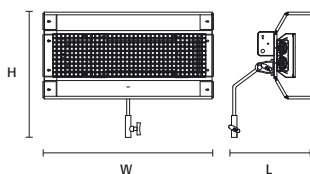

POWER FLO

PORTABLE FLUORESCENT LIGHTING

Model DFL-2/35 | Model DFL-4/35

Power Flo DFL-2/35

2/35w Fluorescent Lamps T-12 0,60m (2ft)

PHOTOMETRIC DATA

POWER FLO DFL-2/35 | With 2 Fluorescent F20T12 Lamps

Distance (mts)	1.00	1.50	2.00	2.50	3.00	3.50
Luminance (lux)	920	636	308	136	86	64

LAMPS

CODE GE	WATTS	INITIAL LUMENS	MEAN LUMENS	LIFE HS.	LONG. MM (FT)
F20T12/Cinema 32/HO/CVG	35	1130	800	7500	600 (2)
F20T12/Cinema 55/HO/CVG	35	1100	770	7500	600 (2)

POWER FLO DFL-2/35

L	320mm. (12.61")
W	720mm. (28.37")
H	330mm. (13.00")
kg	5.0kg. (11.02 Lbs.)
	700x300x300mm. (27.56"x11.81"x11.81")

ACCESSORIES

ORDERING INFORMATION

DFL-2/35 Power Flo with 2 lamps T-12 35 Watts for DMX/Local DIM. control, 120-230v.

Power Flo DFL-4/35

4/35w Fluorescent Lamps T-12 0,60m (2ft)

PHOTOMETRIC DATA

POWER FLO DFL-4/35 | With 4 Fluorescent F20T12 Lamps

POWER FLO DFL-4/35

L	380mm. (14.97")
W	720mm. (28.37")
H	380mm. (14.97")
kg	7.0kg. (15.43Lbs.)
	700x400x300mm. (27.56"x15.75"x11.18")

ACCESSORIES

ORDERING INFORMATION

DFL-4/35 Power Flo with 4 lamps T-12 35 Watts for DMX/Local DIM. control, 120-230v.