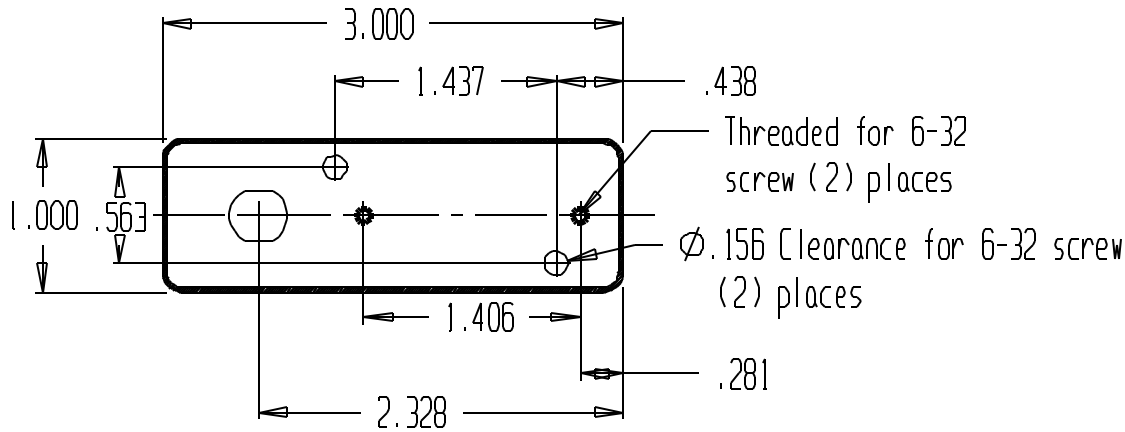

1/2" ID HI INTENSITY HOOD SHOWN.
 1/2" ID 5/8" OD LOW INTENSITY HOOD NOT SHOWN.

Typical L-Series Fixture

Gooseneck Length Can Be
 6, 9, 12 or 18 Inches Long.

NOTE: Dimensions are from outside edges of chassis.

LAMP SPECIFICATIONS

12 VOLTS AC/DC	OR	12 VOLTS AC/DC
BAYONET BASE		BAYONET BASE
5 WATTS, 380 mA		2 WATTS, 180 mA
HALOGEN		INCANDESCENT
HARD GLASS ENVELOPE		

REV A: CHANGE THREAD FROM
 4-40 TO 6-32 8/1/97
 REV B: ADDED HOOD DESCRIPTION
 REV C: ADDED DIM