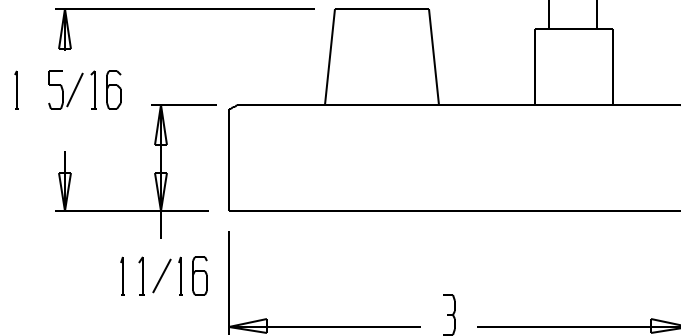

1/2" ID HI INTENSITY HOOD SHOWN.
 1/2" ID 5/8" OD LOW INTENSITY HOOD NOT SHOWN.

Typical L-Series Fixture

Gooseneck Length Can Be
 6, 9, 12 or 18 Inches Long.

NOTE: Dimensions are from outside edges of chassis.

LAMP SPECIFICATIONS

12 VOLTS AC/DC	OR	12 VOLTS AC/DC
BAYONET BASE		BAYONET BASE
5 WATTS, 380 mA		2 WATTS, 180 mA
HALOGEN		INCANDESCENT
HARD GLASS ENVELOPE		

REV A: CHANGE THREAD FROM
 4-40 TO 6-32 8/1/97
 REV B: ADDED HOOD DESCRIPTION
 REV C: ADDED DIM