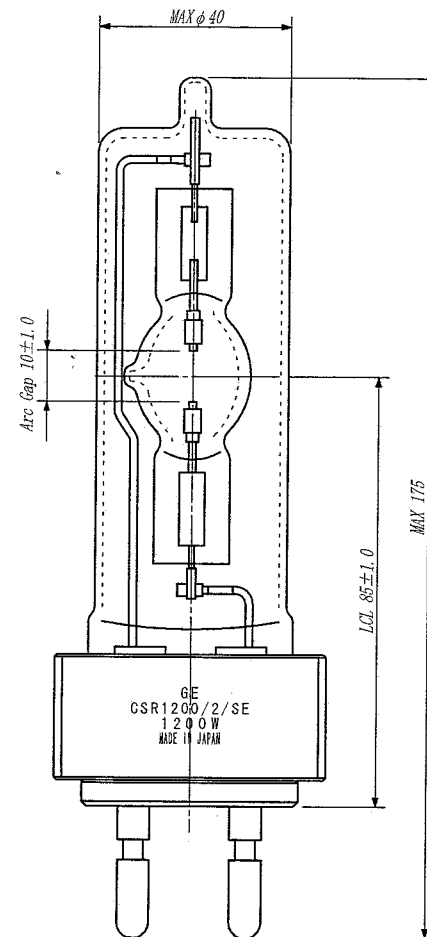

CSR Lamps

The GE CSR1200/2/SE lamp is a single ended metal halide lamp with an outer jacket . It's small arc gap of 10 mm provides greater optical control and luminance. This lamp is compact, highly efficient, and at 7100K provides a white bright light. It is a cold start lamp with a maximum seal temperature of 350° C . The CSR1200/2/SE is mainly used in event lighting.

Product Description CSR1200/2/SE

•Order Description	CSR1200/2/SE
•Product Code	49490
•Pack Quantity	6
•Rated Wattage	1200
•Rated Voltage	100±15V
•Lamp Current (ECG/MCG)*	13.8A
•Ignition Voltage (cold/hot)	5
•Lumens	110,000 Lm
•Lumens per watt	92
•Ra	>75
•Chromaticity coordinates	x 0.305 y 0.315
•Color temperature	7100K
•Arc Length (C)	10± 1.0mm
•Lamp length (A)	MAX175
•Light center length (B)	85±1.0
•Lamp diameter	40 MAX
•Average rated life	800hr
•Base	G22/30x54

*ECG = electronic control gear/ MCG = Magnetic control gear

Lamp Operation

Burn Position	Any
Maximum Seal Temperature	350° C
Cooling	Forced Cooling/Fan
Lamp can be used on electronic or AC magnetic Ballast/igniters	

Application Information

- •Do not exceed rated wattage or voltage
- •Replace lamp at or before rated life
- •Do not exceed rated seal temperature
- •Use only with properly rated fixtures and ballasts

GE imagination at work

CSR1200/2/SE - Data sheet - April 2008

Distributor:

Techni-Lux
www.techni-lux.com

Phone: 407-857-8770

Fax: 407-857-8771

Email: sales@techni-lux.com