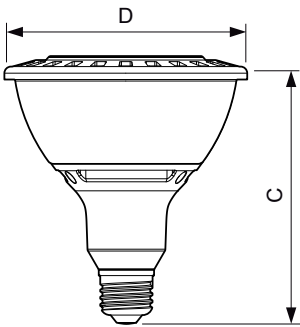

PAR38 LED

Warnings and Safety

- Suitable for use in damp locations.
- Not for use in totally enclosed luminaires.
- CAUTION: Risk of electric shock - do not use where directly exposed to water.
- NOTES: This device complies with Part 18 of the FCC rule. This product may cause interference with other devices. If interference occurs, change the location of the products involved. This RFLD device complies with Canadian ICES-005

Dimensional drawing

PAR38 35W-70W 2800lm 15D 3000K E26 ND

Product	D	C
120V PAR38 32W 15D 3000K SO	122 mm	133 mm