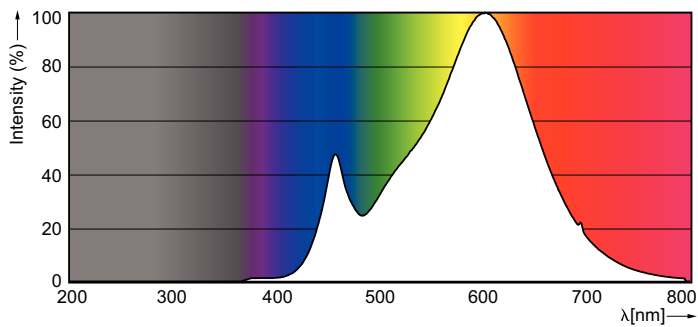

Photometric data

Distributor:

Techni-Lux
www.techni-lux.com

Phone: 407-857-8770
Fax: 407-857-8771
Email: sales@techni-lux.com