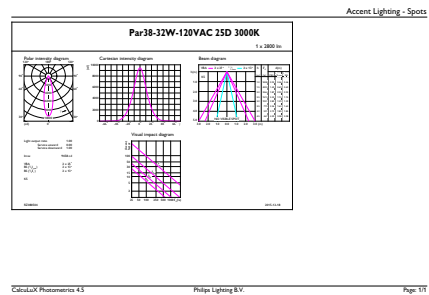

Product data

General Information	
Cap-Base	E26 [Single Contact Medium Screw]
Nominal Lifetime (Nom)	25000 h
Switching Cycle	50000X
Technical Type	32-250W

Light Technical	
Color Code	830 [CCT of 3000K]
Beam Angle (Nom)	15 °
Initial lumen (Nom)	2800 lm
Luminous Flux (Rated) (Nom)	2800 lm
Luminous Intensity (Nom)	30000 cd
Color Designation	White (WH)
Rated Beam Angle	15 °
Correlated Color Temperature (Nom)	3000 K
Luminous Efficacy (Rated) (Nom)	88 lm/W
Color Consistency	<6
Color Rendering Index (Nom)	80
LLMF At End Of Nominal Lifetime (Nom)	70 %

Dimensional drawing

PAR38 35W-70W 2800lm 15D 3000K E26 ND

Product	D	C
120V PAR38 32W 15D 3000K SO	122 mm	133 mm

Photometric data

Distributor:

Techni-Lux
www.techni-lux.com

Phone: 407-857-8770
Fax: 407-857-8771
Email: sales@techni-lux.com