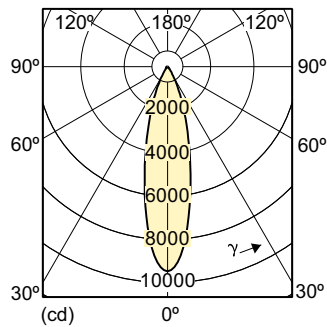

Photometric data

Distributor:

Techni-Lux
www.techni-lux.com

Phone: 407-857-8770
Fax: 407-857-8771
Email: sales@techni-lux.com