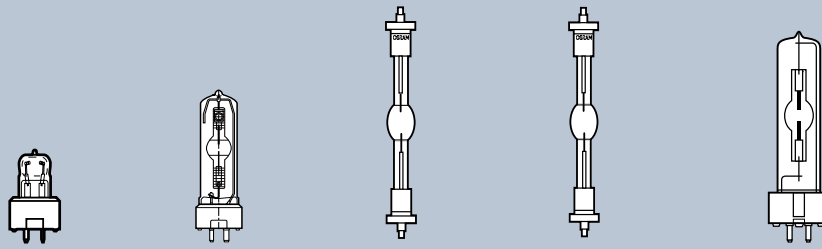

OSRAM CLASSIC

Benefits and features:

- Effective, reliable quality light at favourable prices (EMH = Economy Metal Halide).
- The most popular metal halide lamps available as basic versions: powerful and long-lasting, featuring the traditional qualities that have come to characterize OSRAM.
- Thanks to their excellent price performance ratio, the lamps are particularly suitable for application in discotheques, clubs and retail stores or for small stages.
- Available as single ended and double ended versions.

OSRAM CLASSIC – the economic alternative.

Classic quality and top performance at a reasonable price.

TECHNICAL DATA

	EMH 150W/SE/70	EMH 250W/SE/80	EMH 575W/DE/60	EMH 575W/DE/75	EMH 575/SE/75
Comparable to	HTI 150W	HSD 250W/80	HMI 575W/DXS	HMI 575W/DXS*	HSR 575W/72
Wattage (W)	150	250	575	575	575
Voltage (V)	90	94	95	95	95
Average life (h)	500	2000	750	750	750
Colour temperature (K)	7,000	8,000	6,000	7,500	7,500
NAED Code	55086	55087	57028	57029	57027

COMPARISON

PROFESSIONAL

Optimal light output
 Excellent colour consistency, highest CRI
 Minimal colour shift, highest lumen maintenance
 Highest average service life
 XS pinch protection technology (XS = eXtreme Seal)
 Design support, technical assistance
 Made in Europe