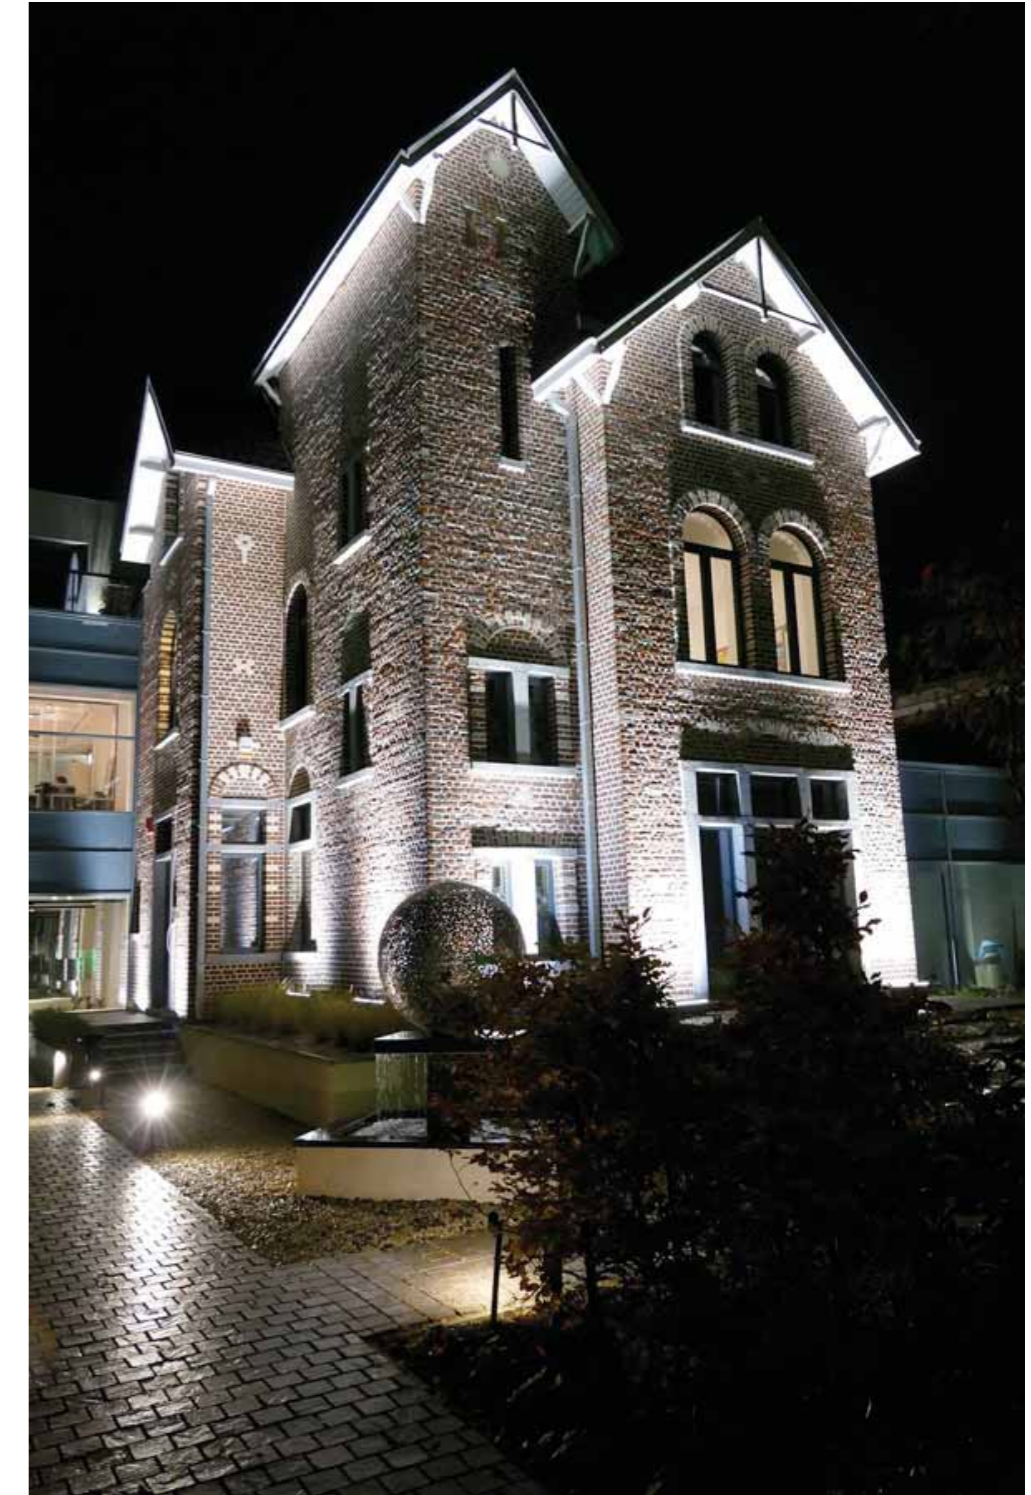

Luxury newspaper Headquarters
Uccle - Bruxelles