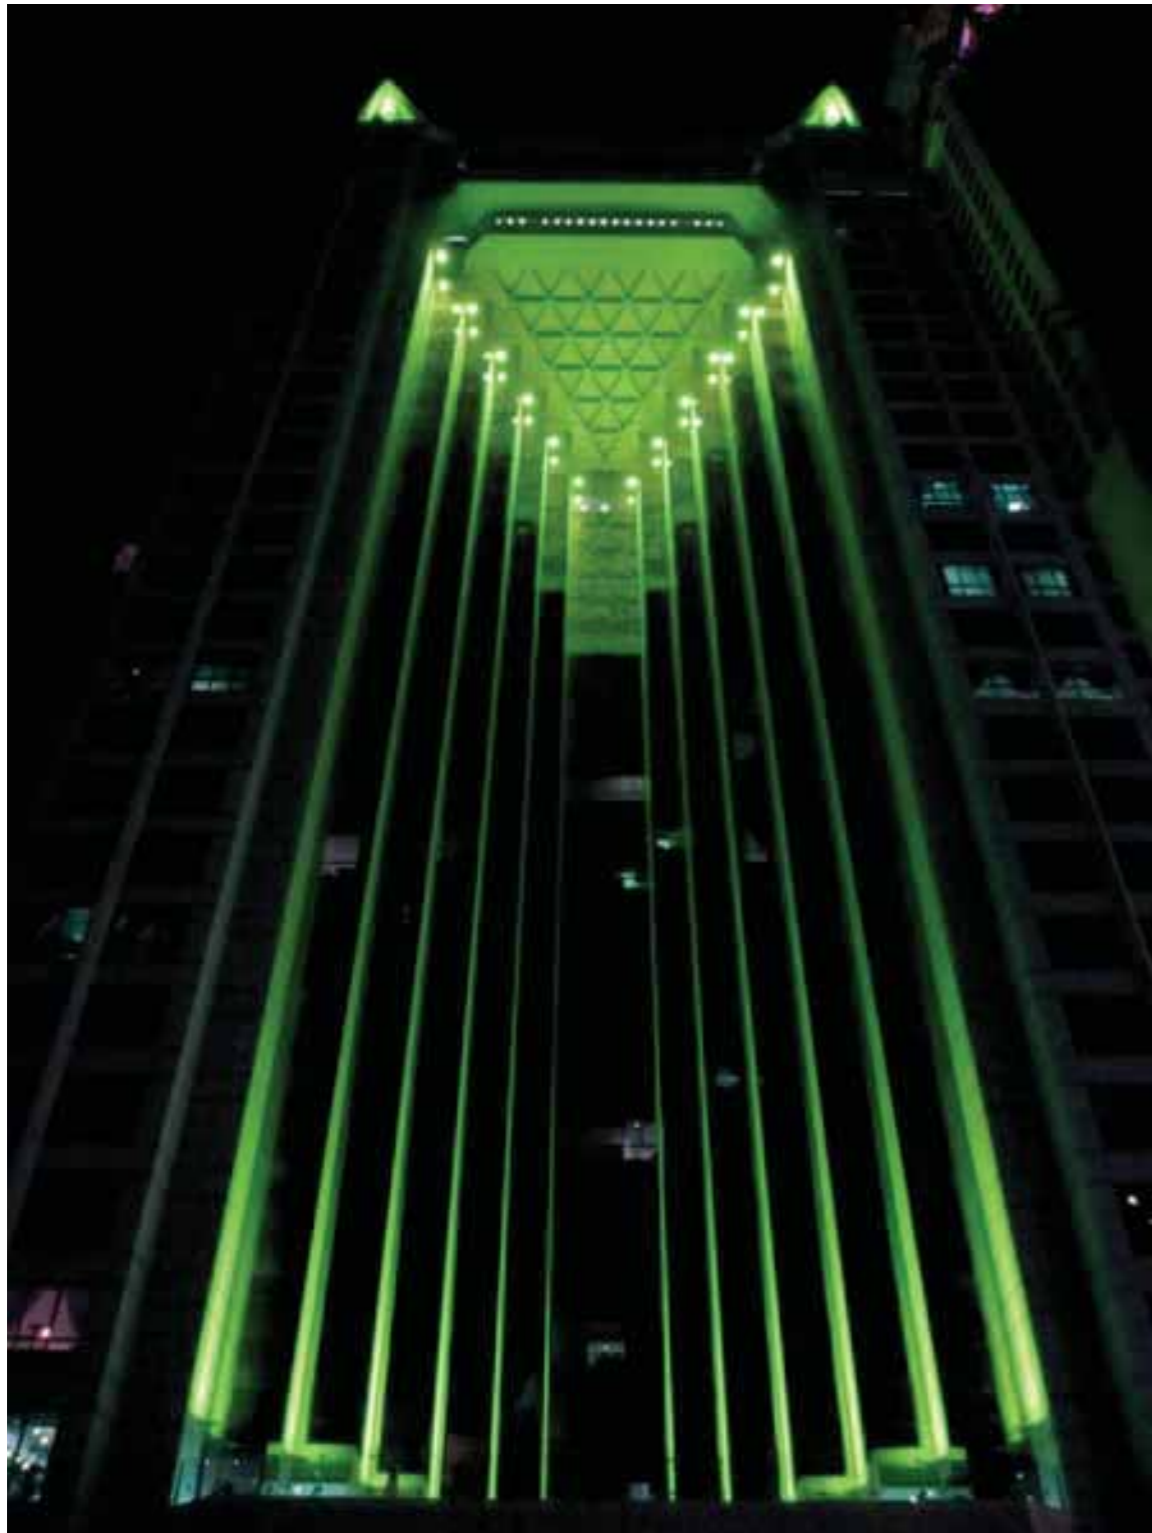

2009

Luxury newspaper Headquarters
Uccle - Bruxelles

Car Parking - Montreux, Swiss

2008

2011

Asker Church - Norway

CityColor

1998