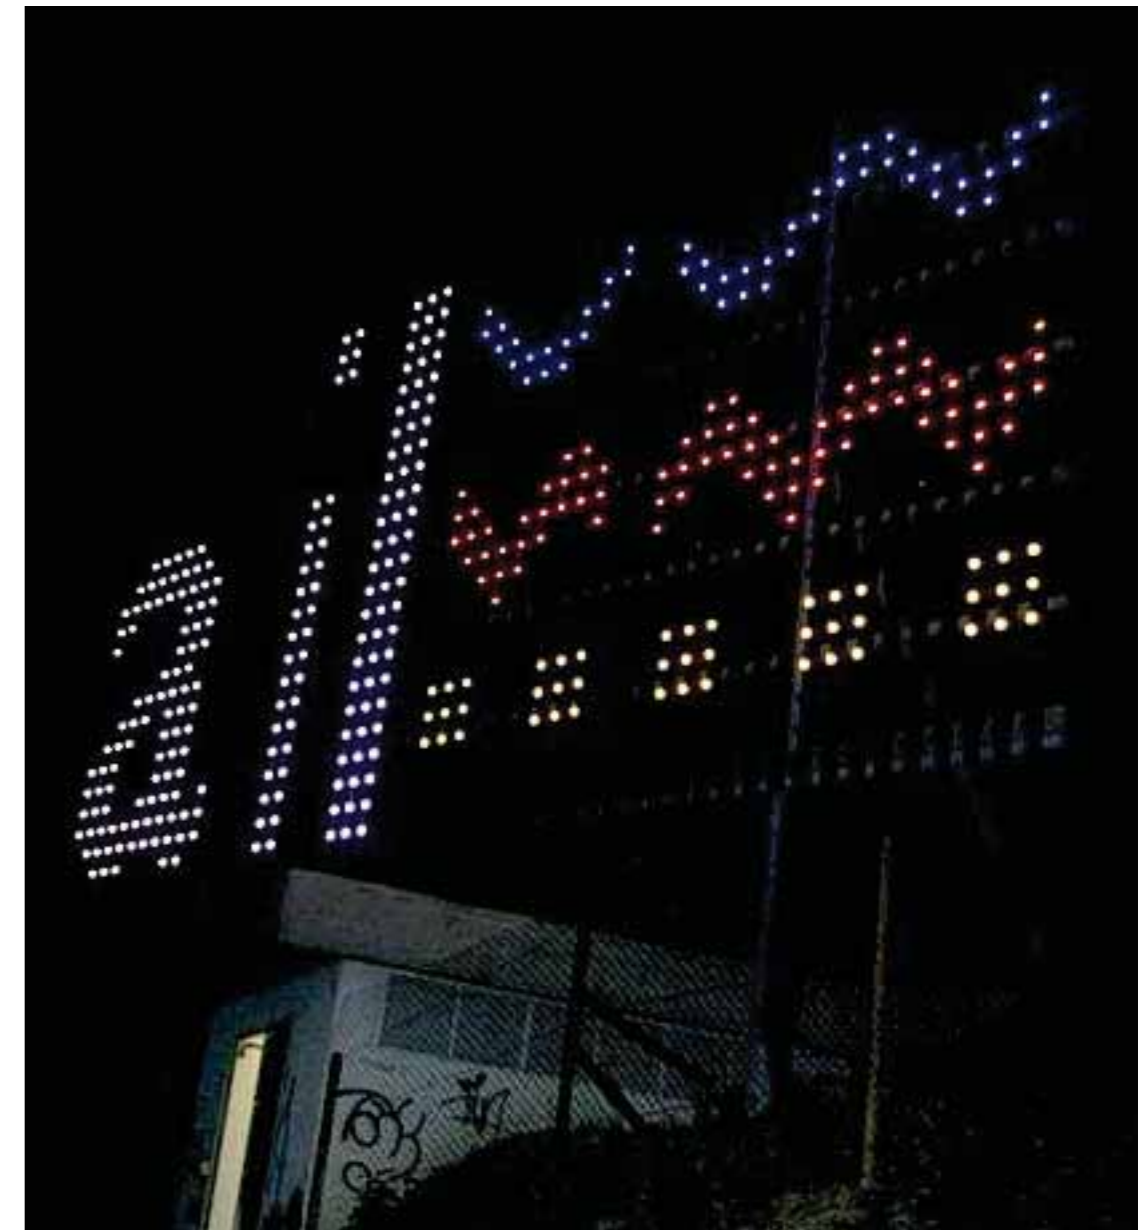

158mt - Observation and Radio Tower
Blackpool, Lancashire - England

2009

CityLed rgbw 

AIL Company
Lugano, Swiss

2007

Al Batah bridge - Oman

Dominator 6000

Festival - Georgia