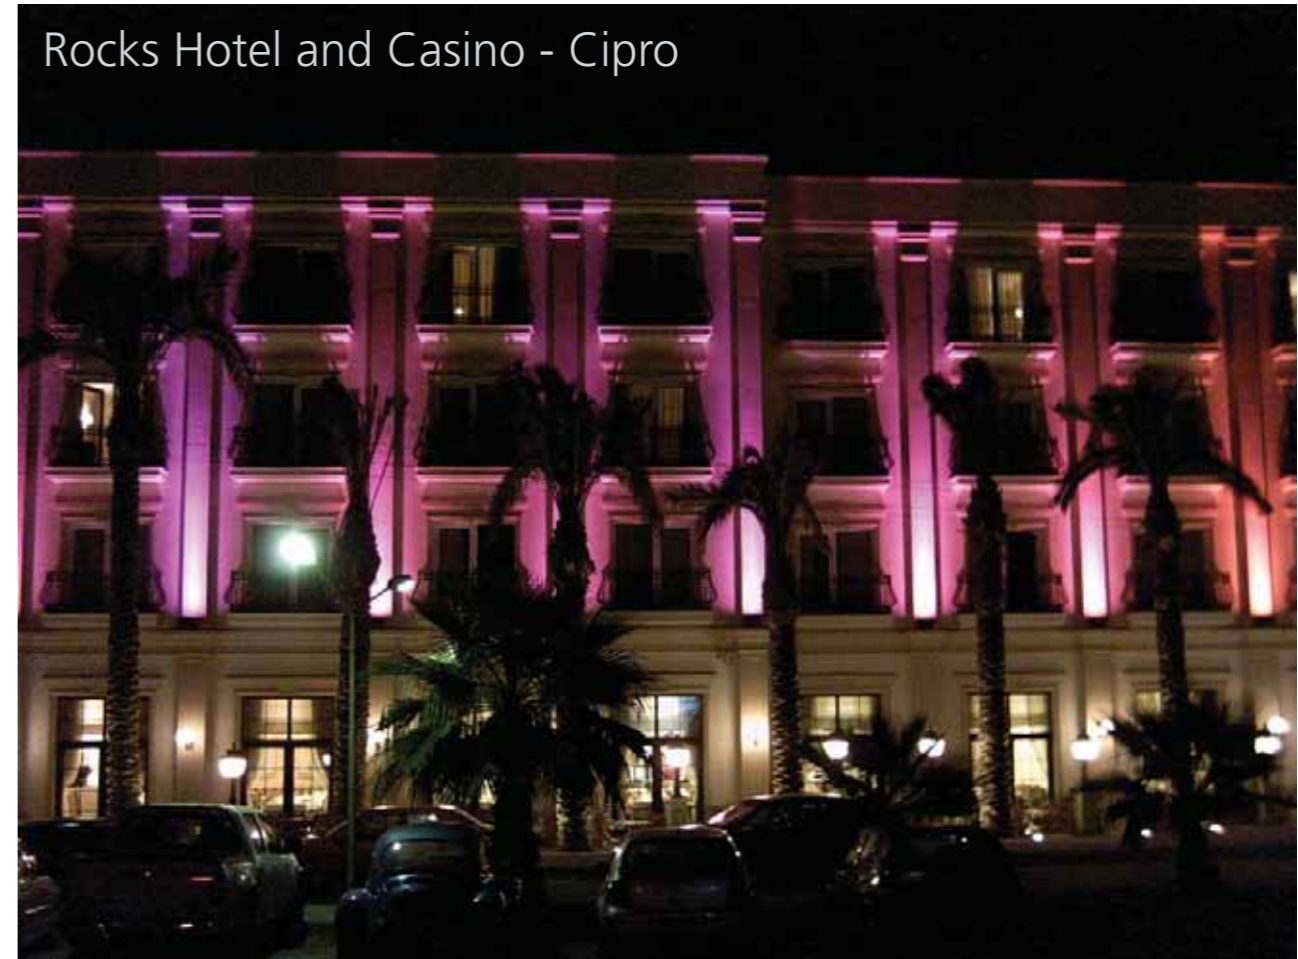

MiniCity

Rocks Hotel and Casino - Cipro

CityColor