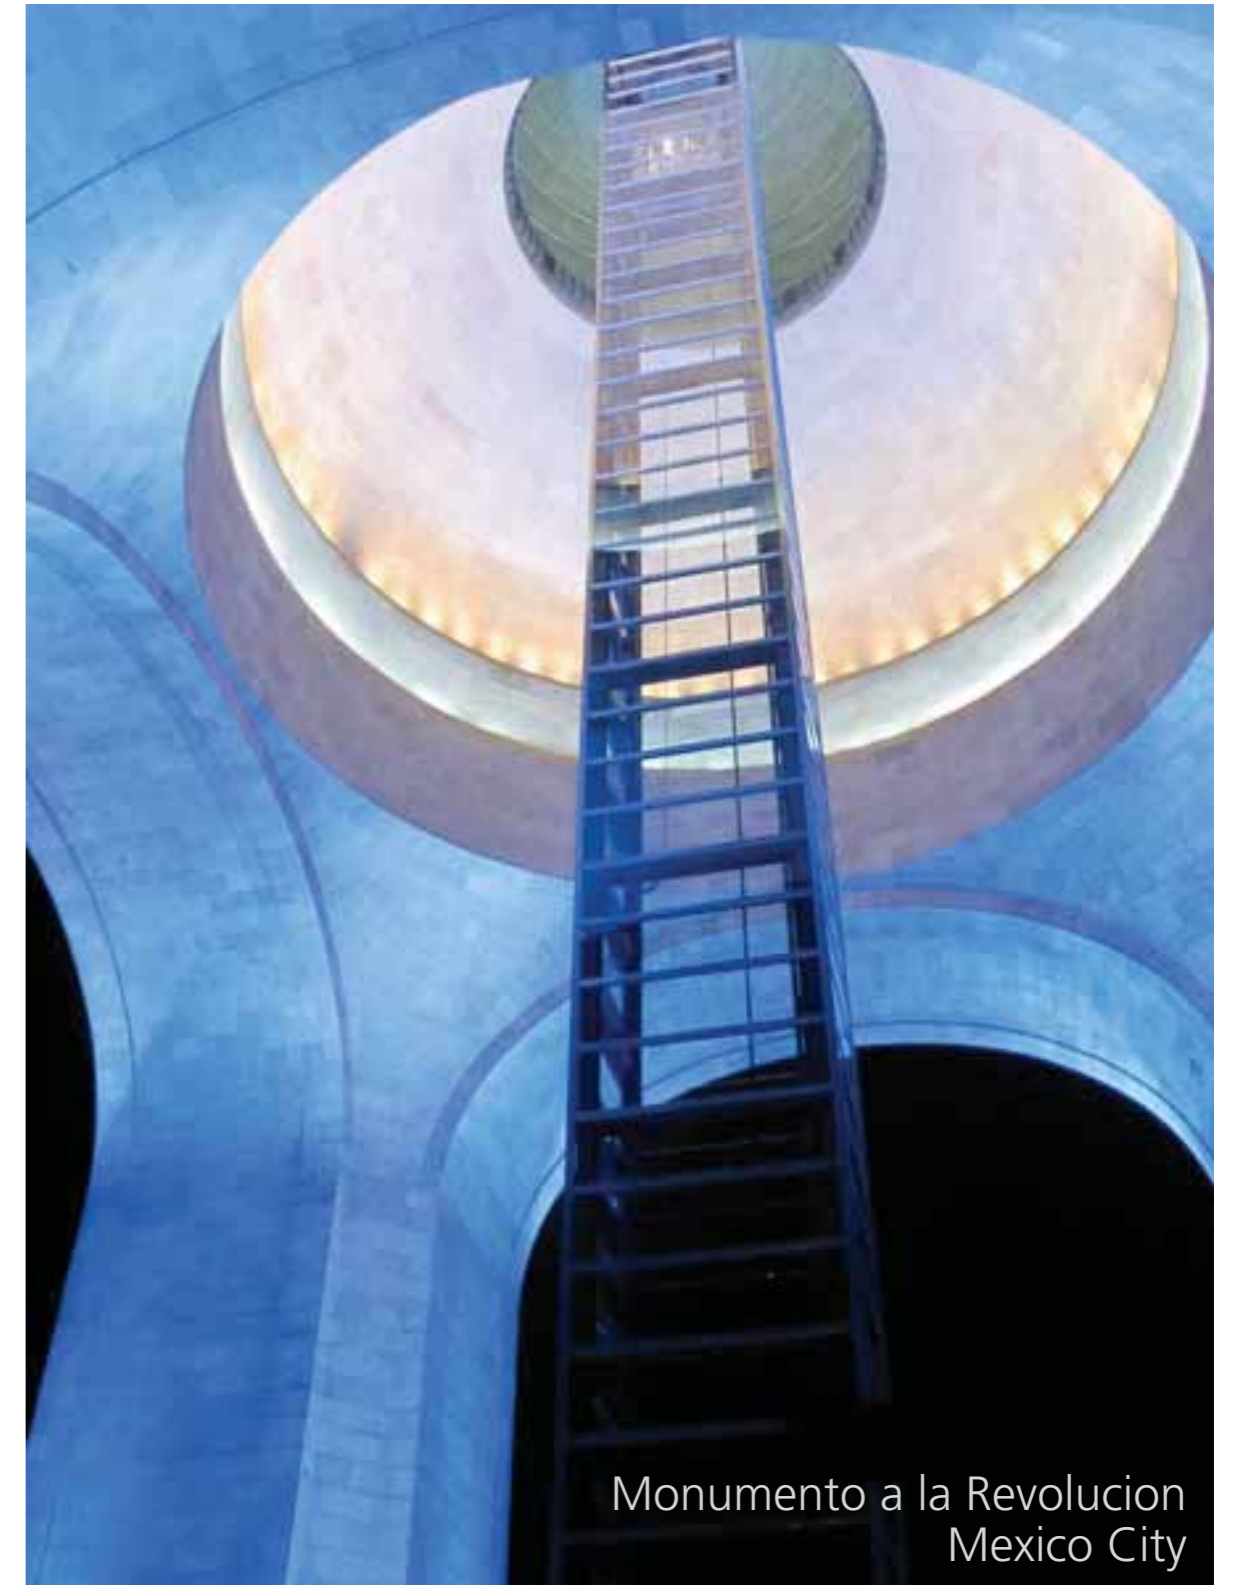

photo Paul Mariess -

T-Color rgbw/fc

T-Bright PLUS rgbw/fc

Dual 80 rgbw/fc

Dual 80 rgbw/fc

Single 40 rgbw/fc

Monumento a la Revolucion
Mexico City

Single 20 rgbw/fc