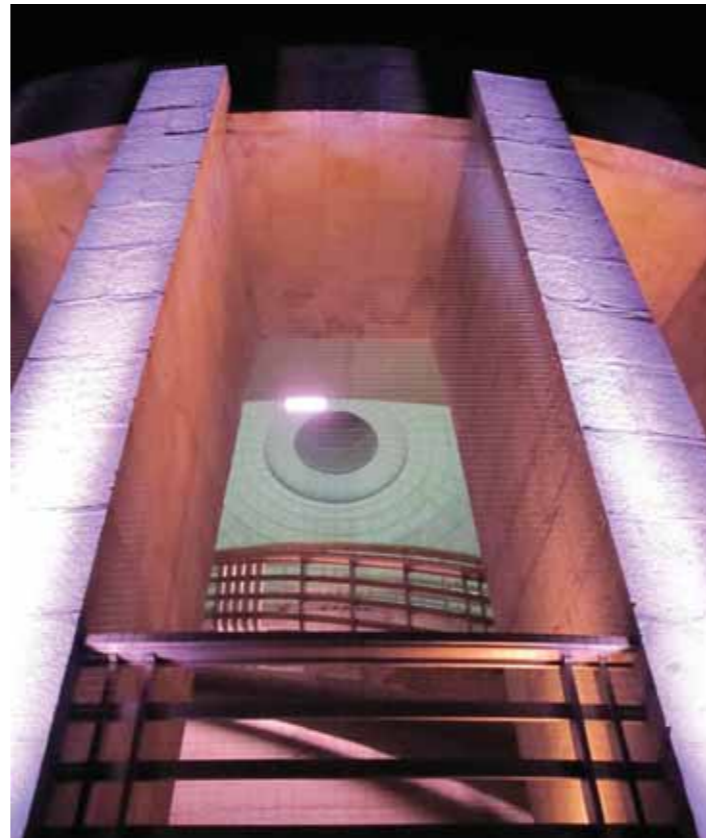

Monumento a la Revolucion
Mexico City