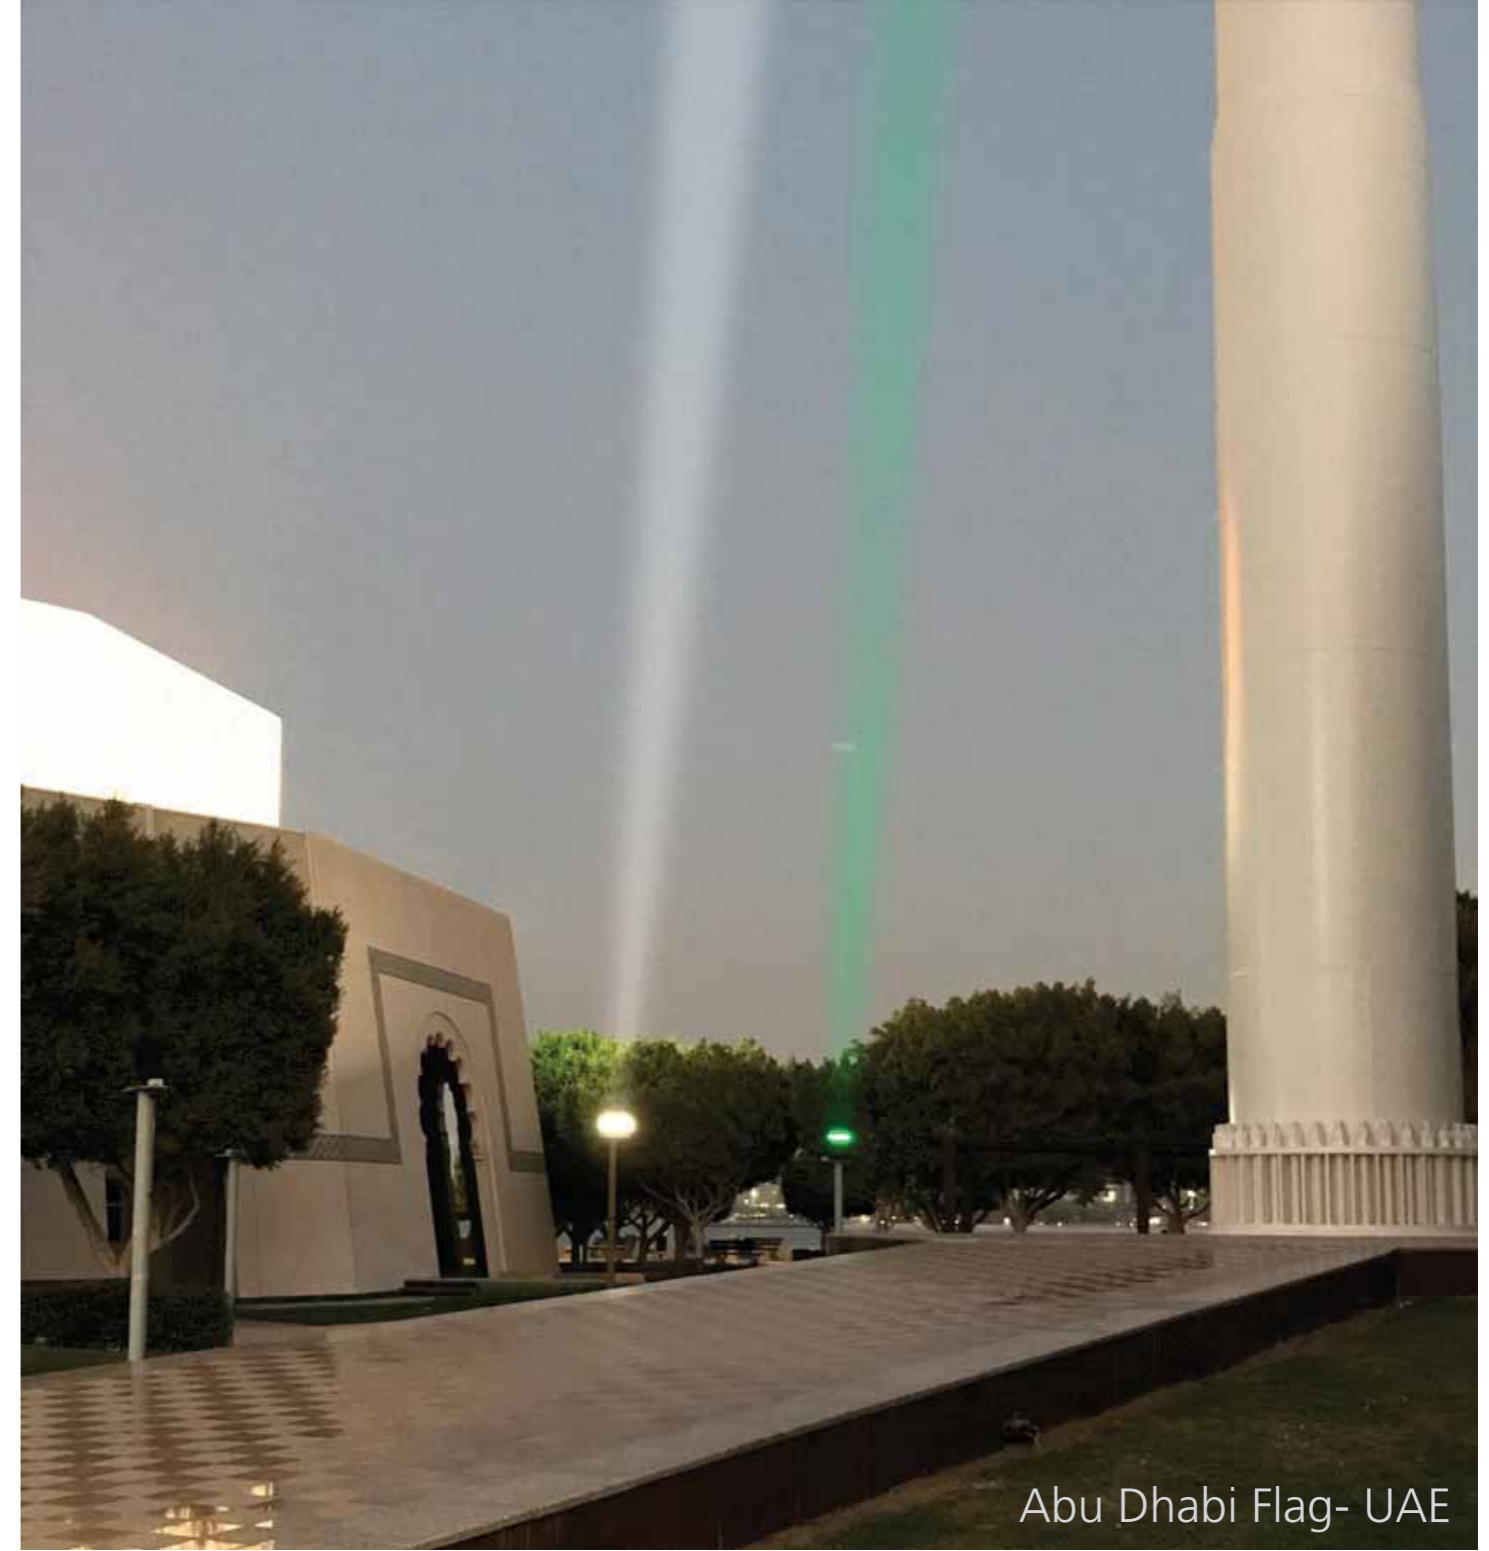

MiniCity

Studio Due light

Mexico City - Mexico

Rocks Hotel and Casino - Cipro

CityColor

Turchia TV Radio
Istanbul

Malpas Hotel - Cipro

MiniCity