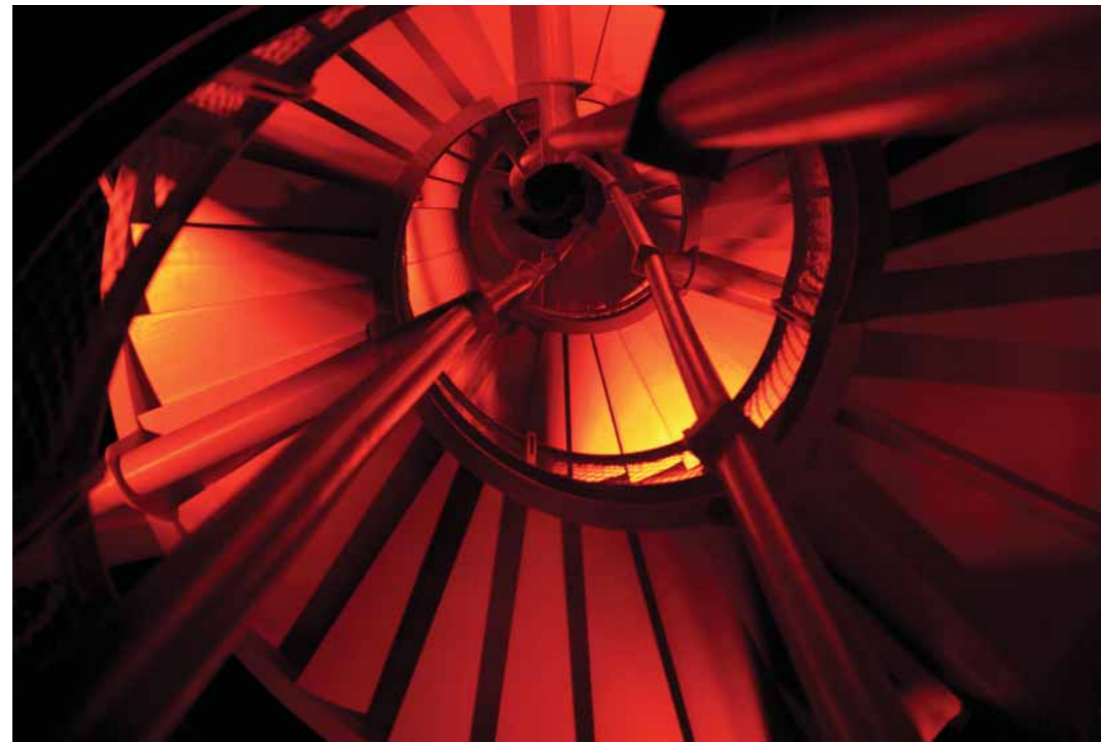

Centro Comercial Tunal, Bogotá (Colombia)

CityBeam 24 rgbw/fc
CityBeam 12 rgbw/fc