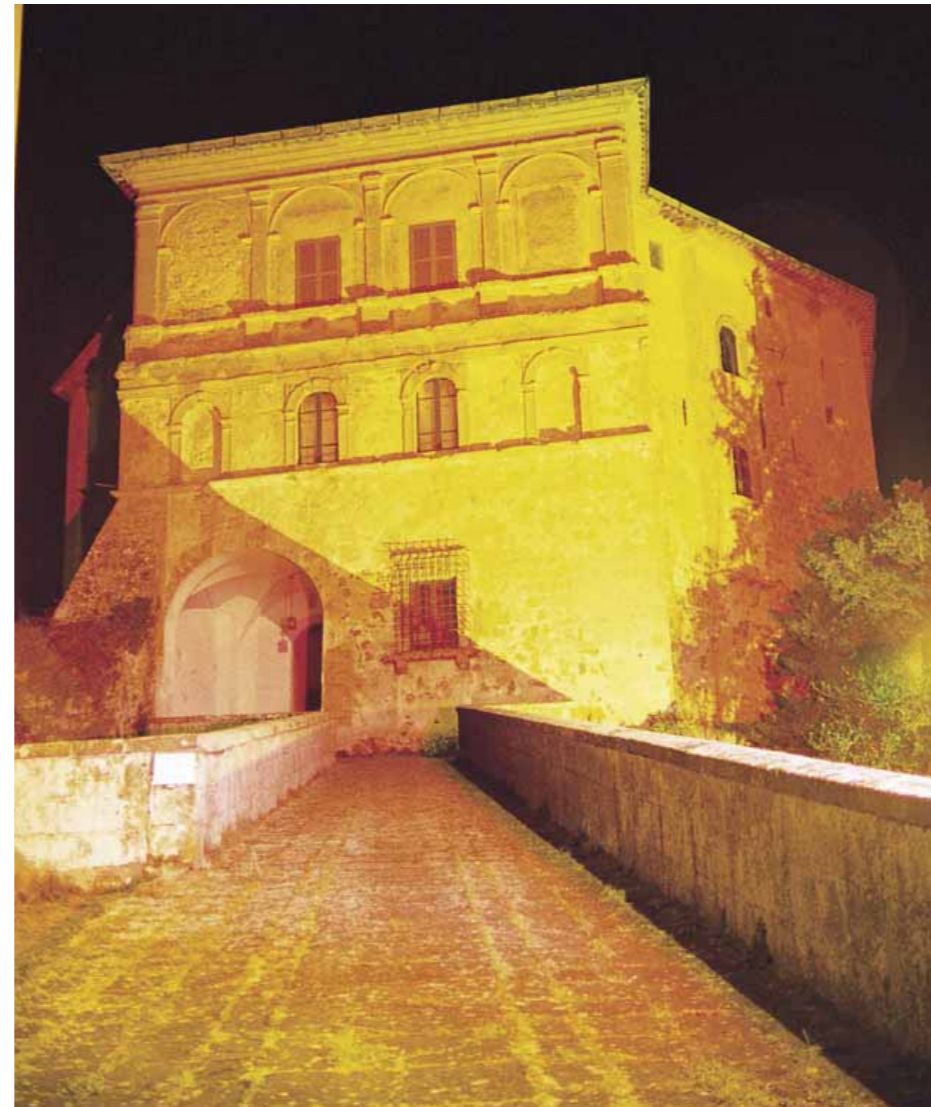

2009

Luxury newspaper Headquarters
Uccle - Bruxelles

Car Parking - Montreux, Swiss

2008

2011

Asker Church - Norway

CityColor

1998