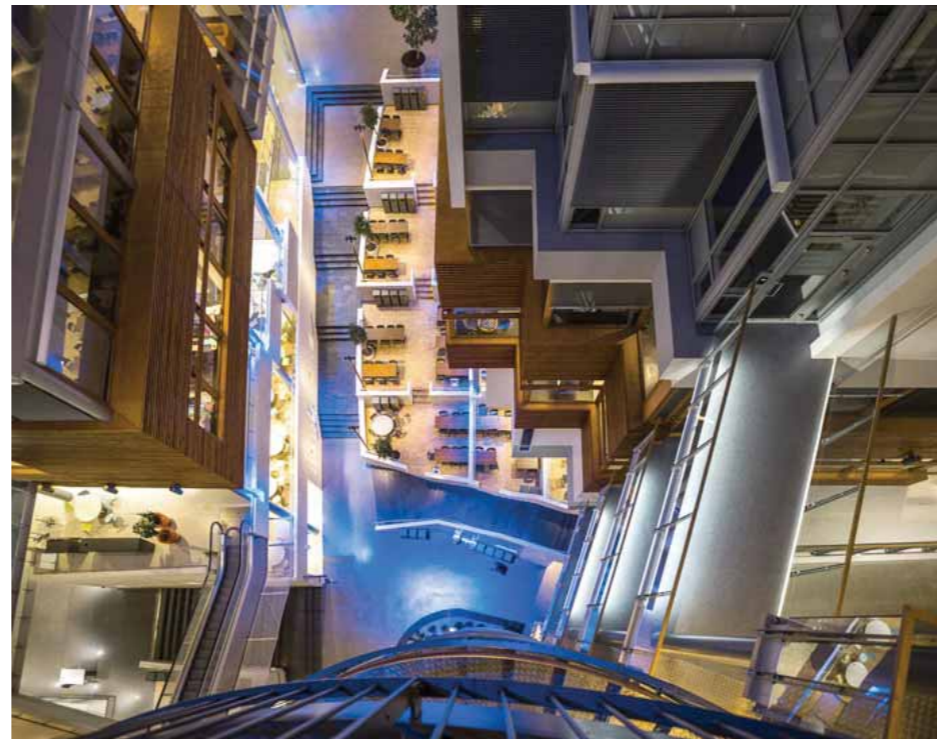

(single pixel) individual control series

Gdansk bridge - Polonia

Archiled 200 rgbwa

Limatola Castle - Italy

Parled 200 PRO rgbw

Studio Due light

Studio 300 RDM rgbwa

Parled 100 rrgbw/fc