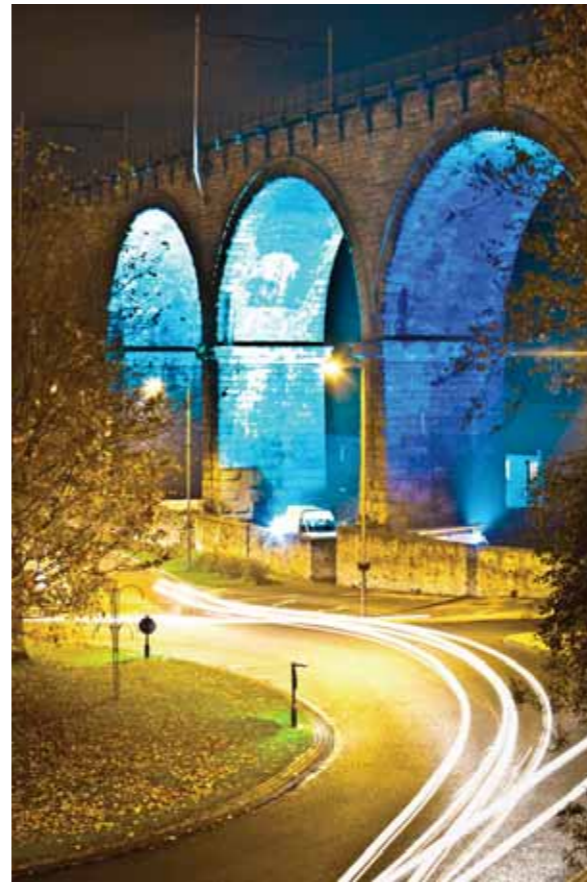

CityColor LED rgbw/fc