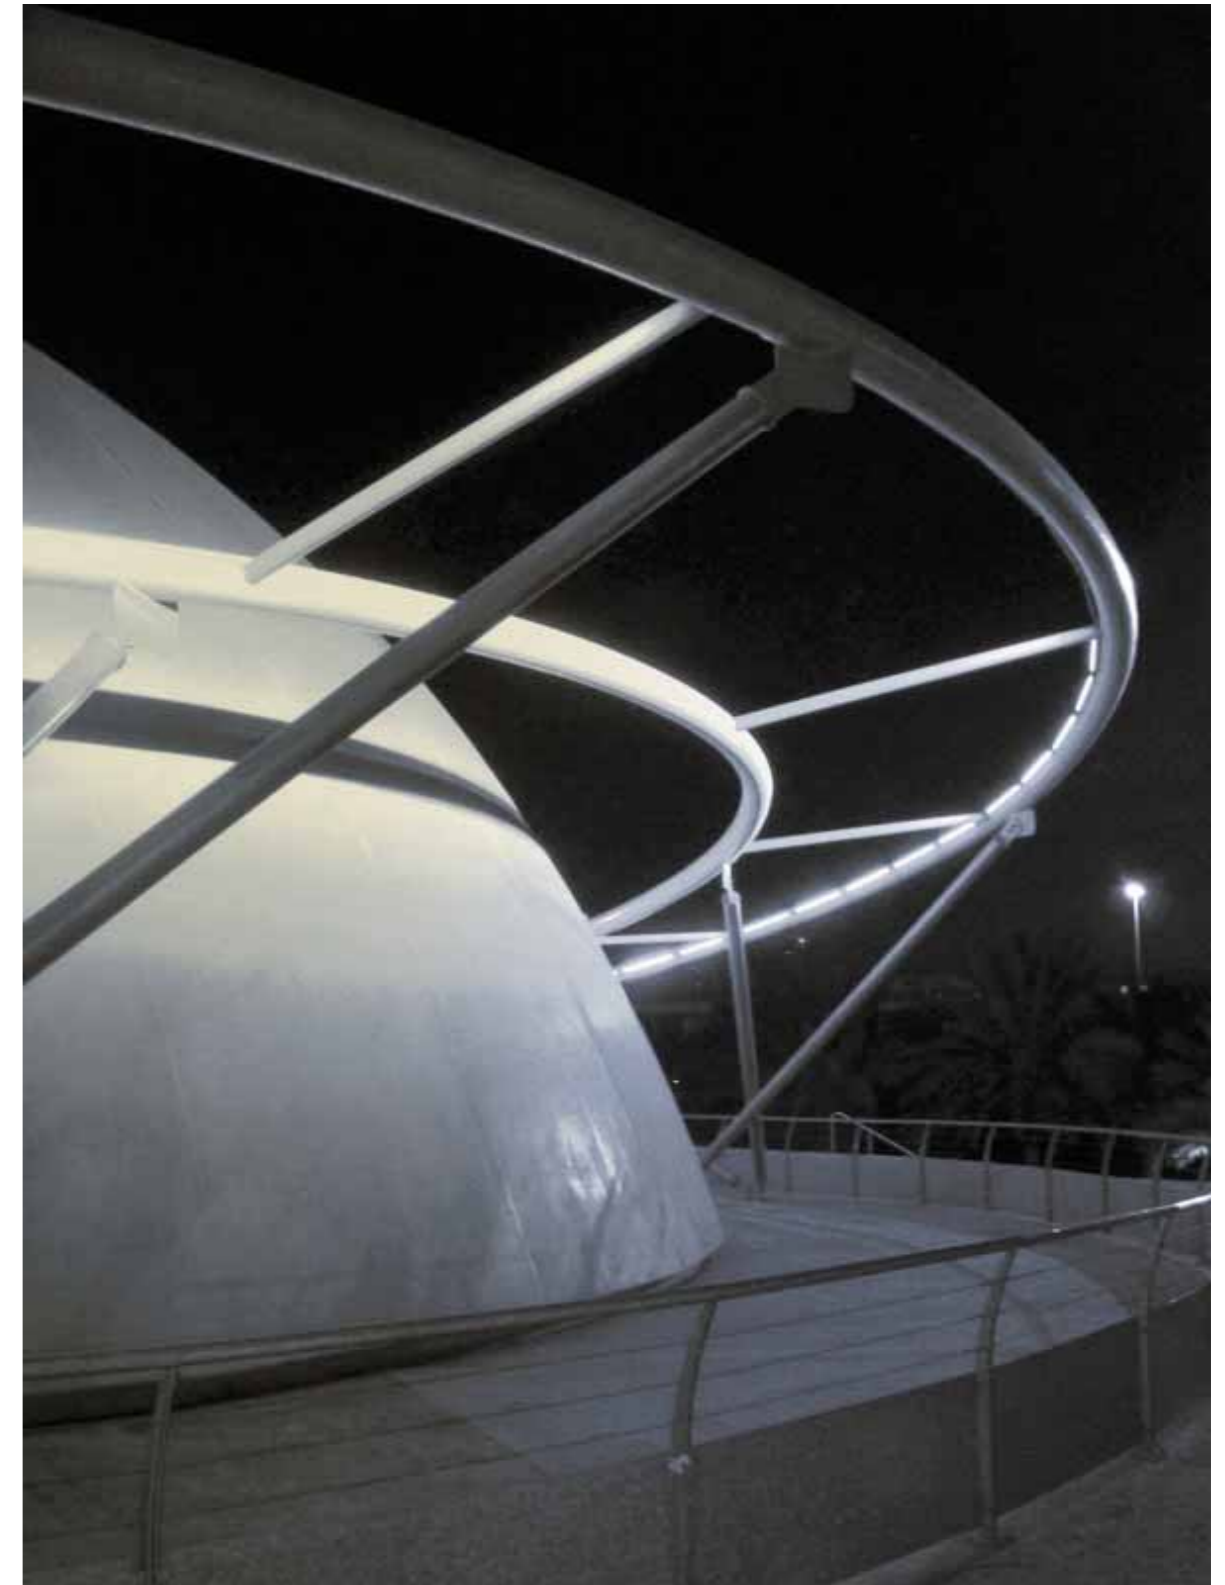

Archibar SL100/M monochromatic

Archibar SL100/M monochromatic

The Parliament of Norway - Oslo

Archibar SL150/M RDM monochromatic inground

white balance

Archibar ST80/M monochromatic

Slimbar monochromatic

Slimbar monochromatic