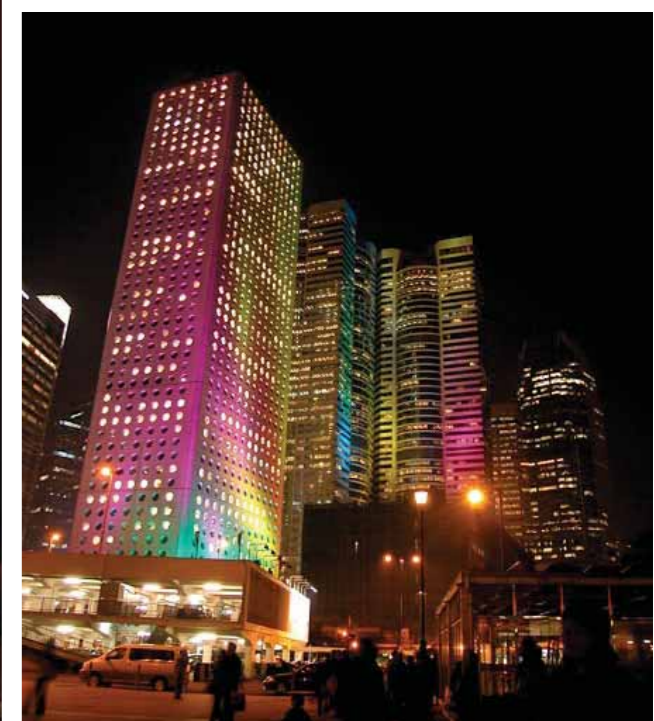

Abu Dhabi Flag- UAE

Studio Due light

Lisbona - Portugal

Simphony of Light - Hong Kong 2007

CityColor

Russia

Kolisey - Russia

2003

Hotel Sovetskaya - Russia

CityColor - MiniCity

Botanical - Padova, Italy

Hue City bridge - Vietnam

MiniCity

CityColor

Palazzo Papale - Viterbo, Italia

Olimpic Games 2000 - Sydney, Australia