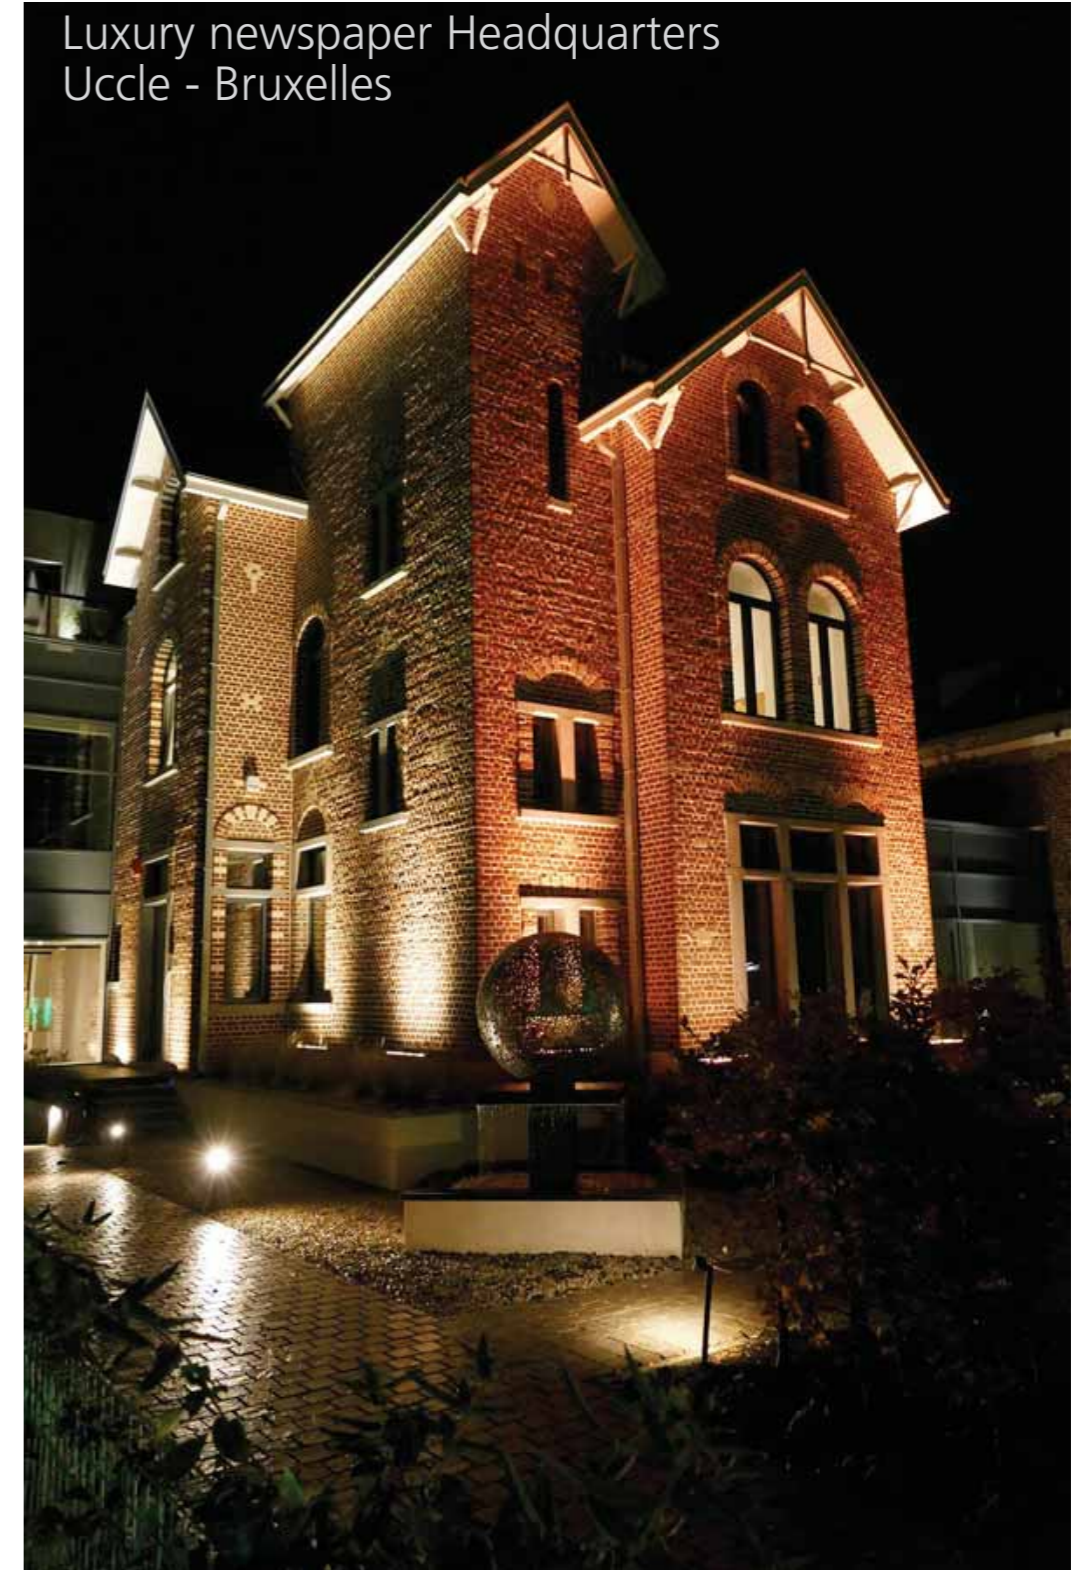

Centro Comercial Tunal, Bogotá (Colombia)

CityBeam 24 rgbw/fc
CityBeam 12 rgbw/fc

CityBeam SL84 single LED
CityBeam SL42 single LED

Landmark Water Tower
Branson, Missouri

Archibar SL300 rgbw/fc

Archibar SL200 rgbw/fc