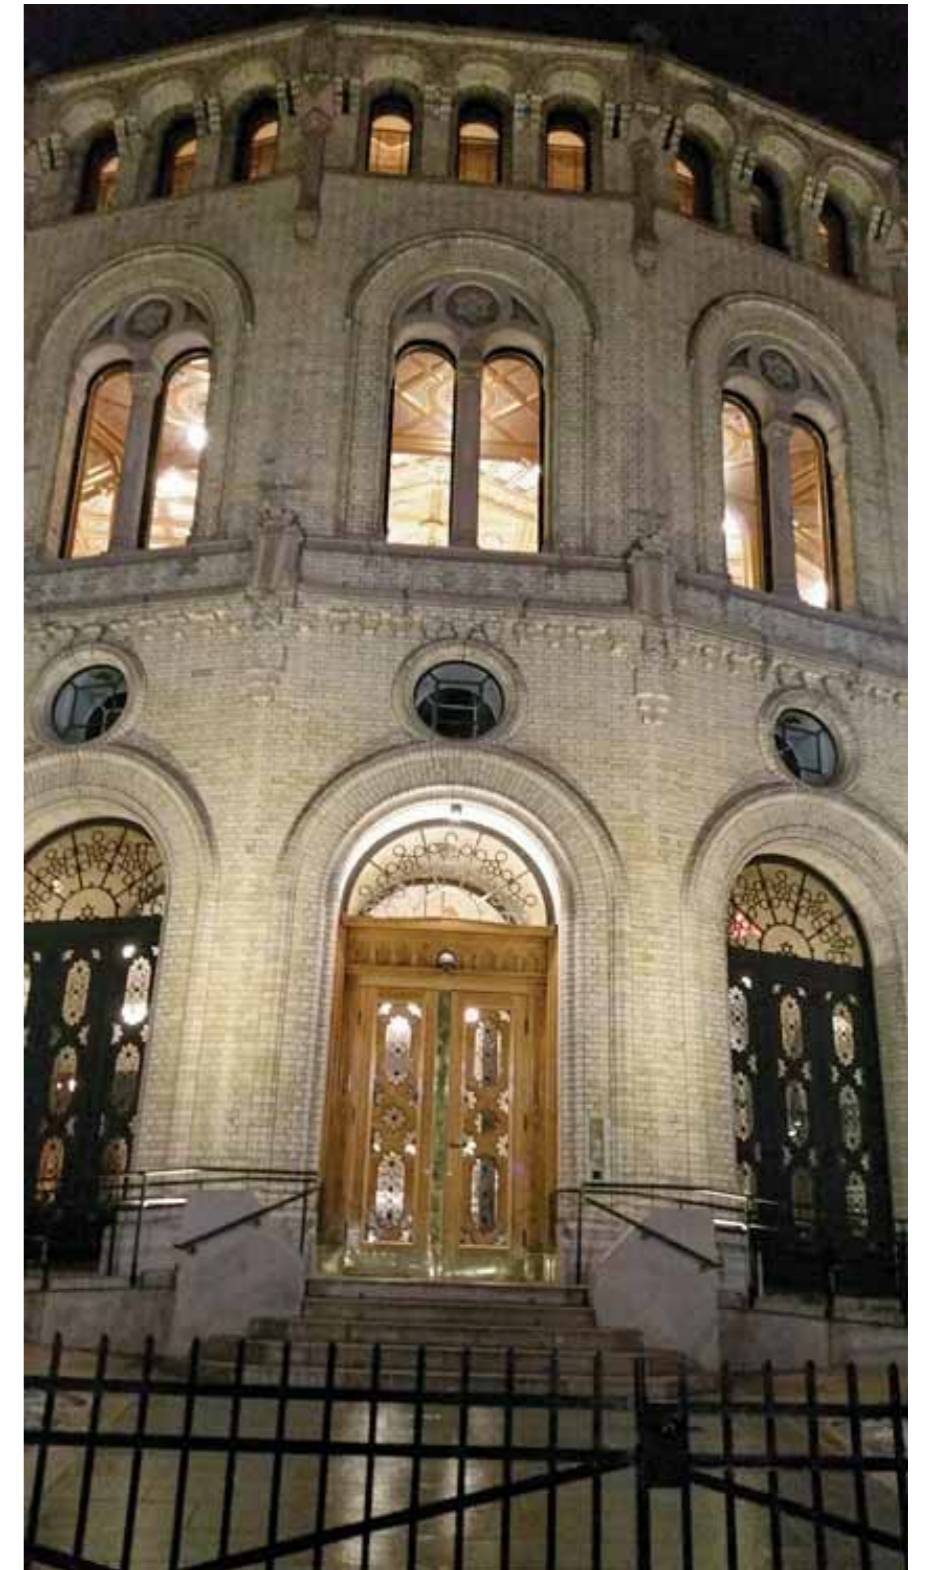

Archibar SL100/M monochromatic

Archibar SL100/M monochromatic

The Parliament of Norway - Oslo

Archibar SL150/M RDM monochromatic inground

white balance

Archibar ST80/M monochromatic

Slimbar monochromatic

Slimbar monochromatic