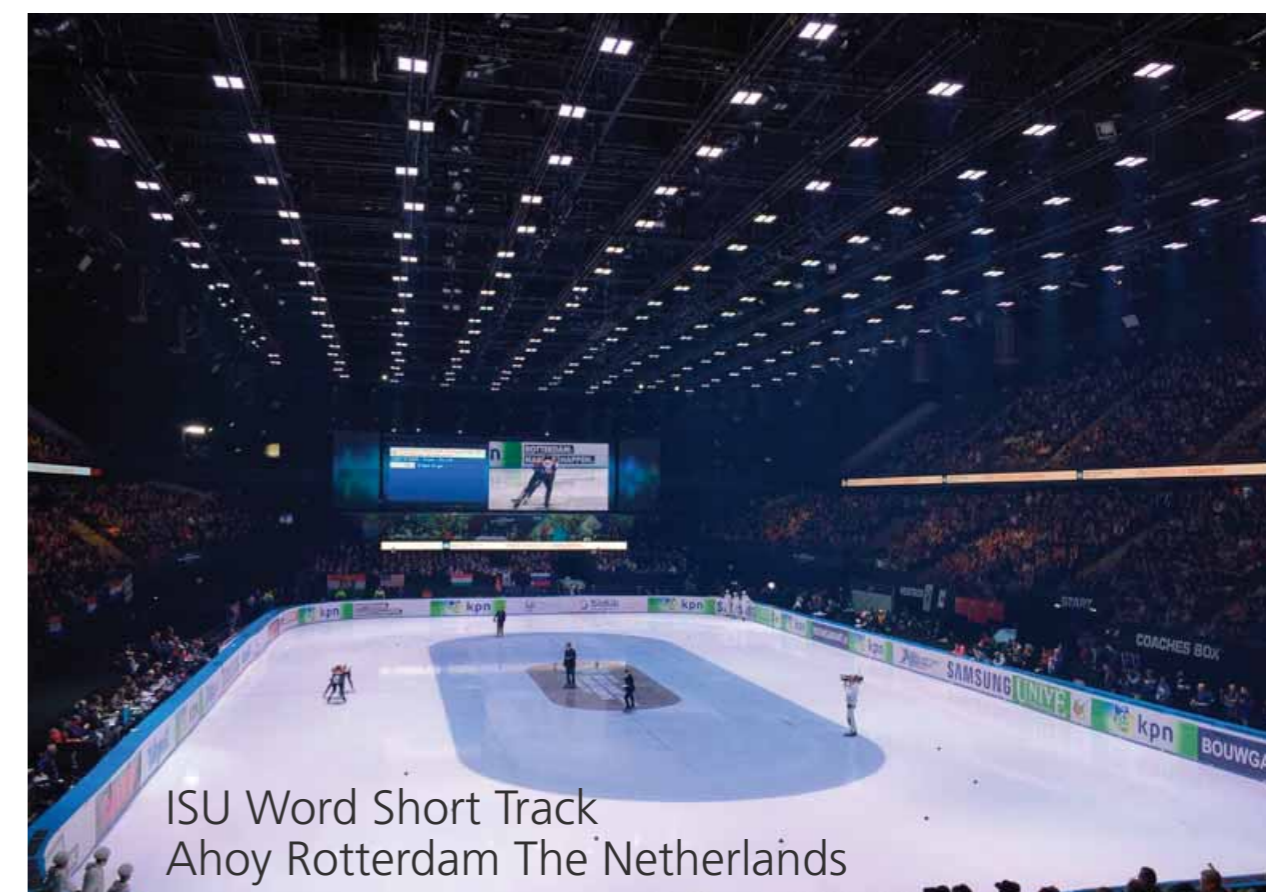

Vinstra Veipark - Norway

MP240/B (Maxi Power)

MP120/B (Maxi Power)

ISU World Short Track
Ahoy Rotterdam The Netherlands

MP60/B (Maxi Power)

MP Maxi Power series monochromatic

CL 120WL lenses

CL 60WL lenses