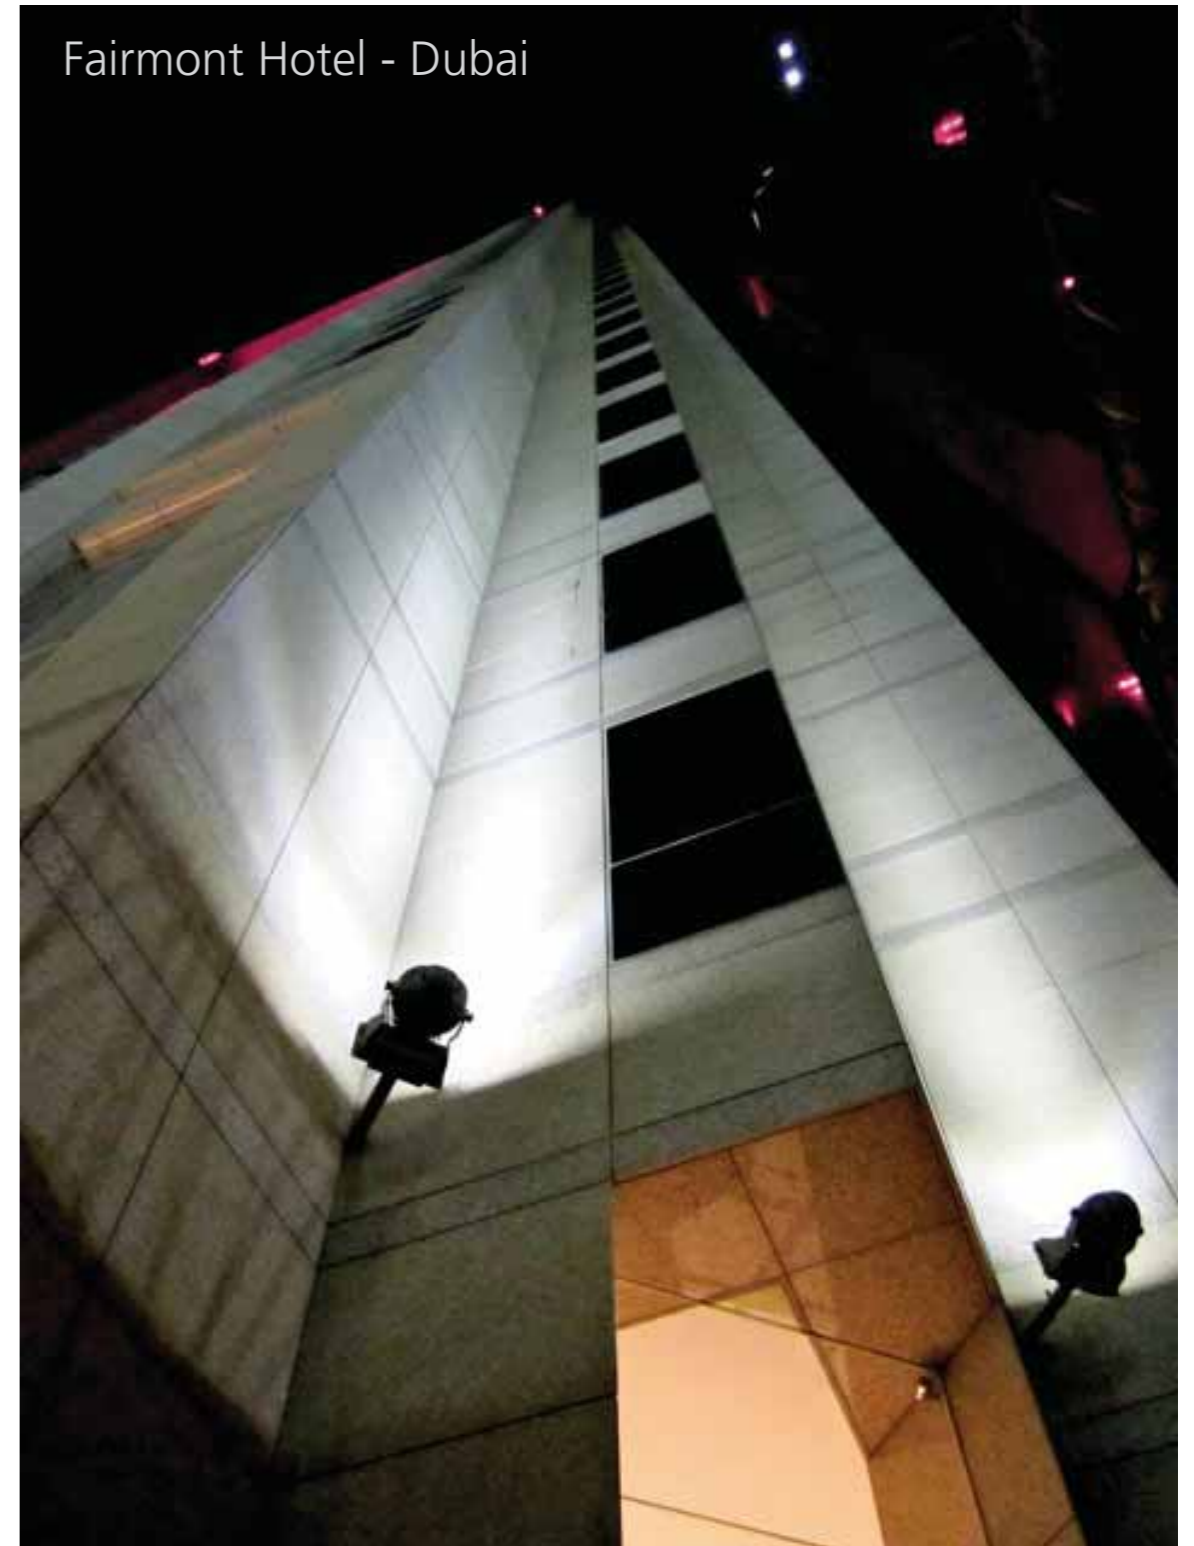

Archiled 200 monochromatic

white balance