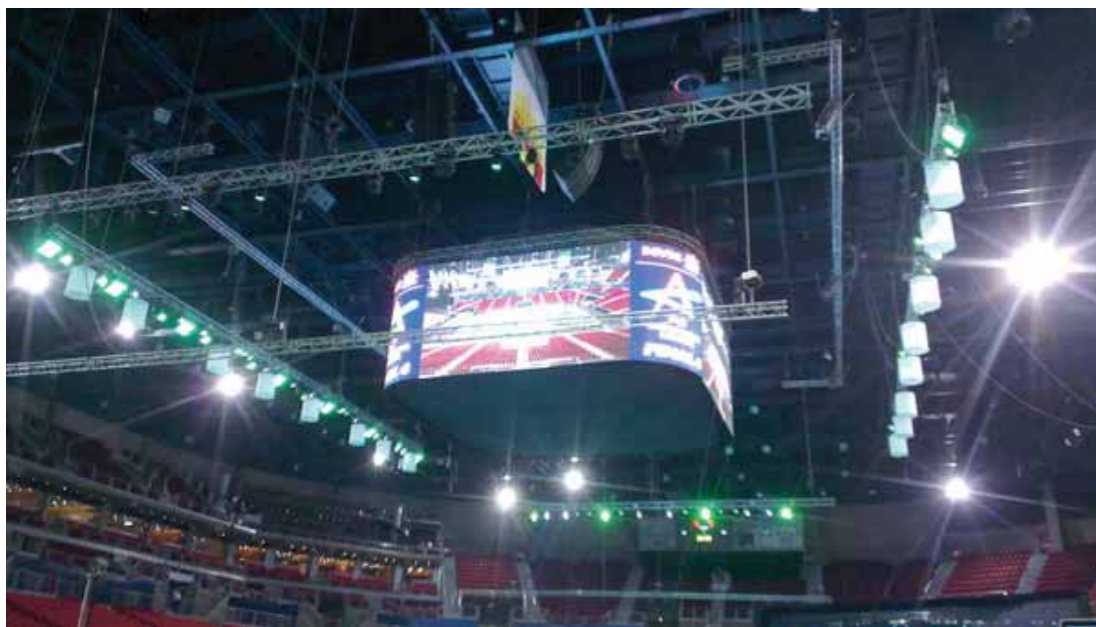

Studio Due light

CityColor