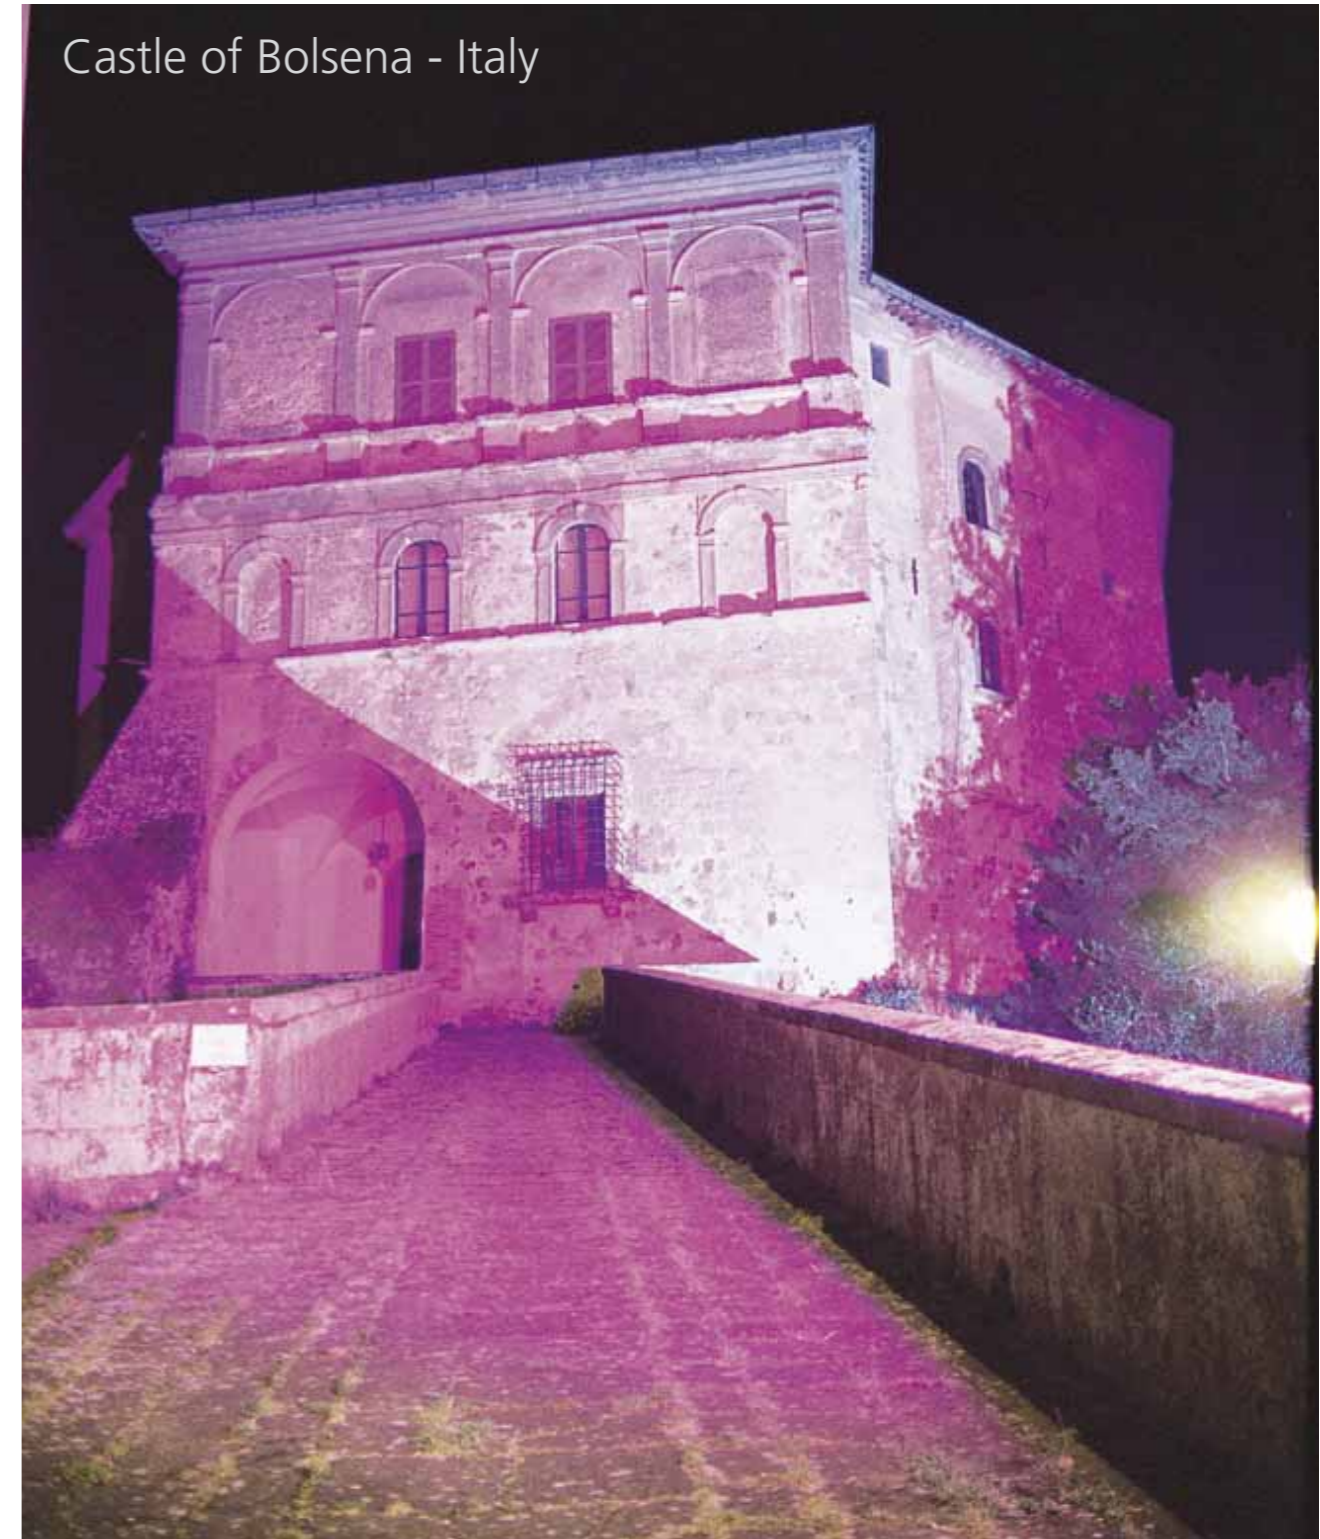

2009

Luxury newspaper Headquarters
Uccle - Bruxelles

Car Parking - Montreux, Swiss

2008

2011

Asker Church - Norway

CityColor

1998