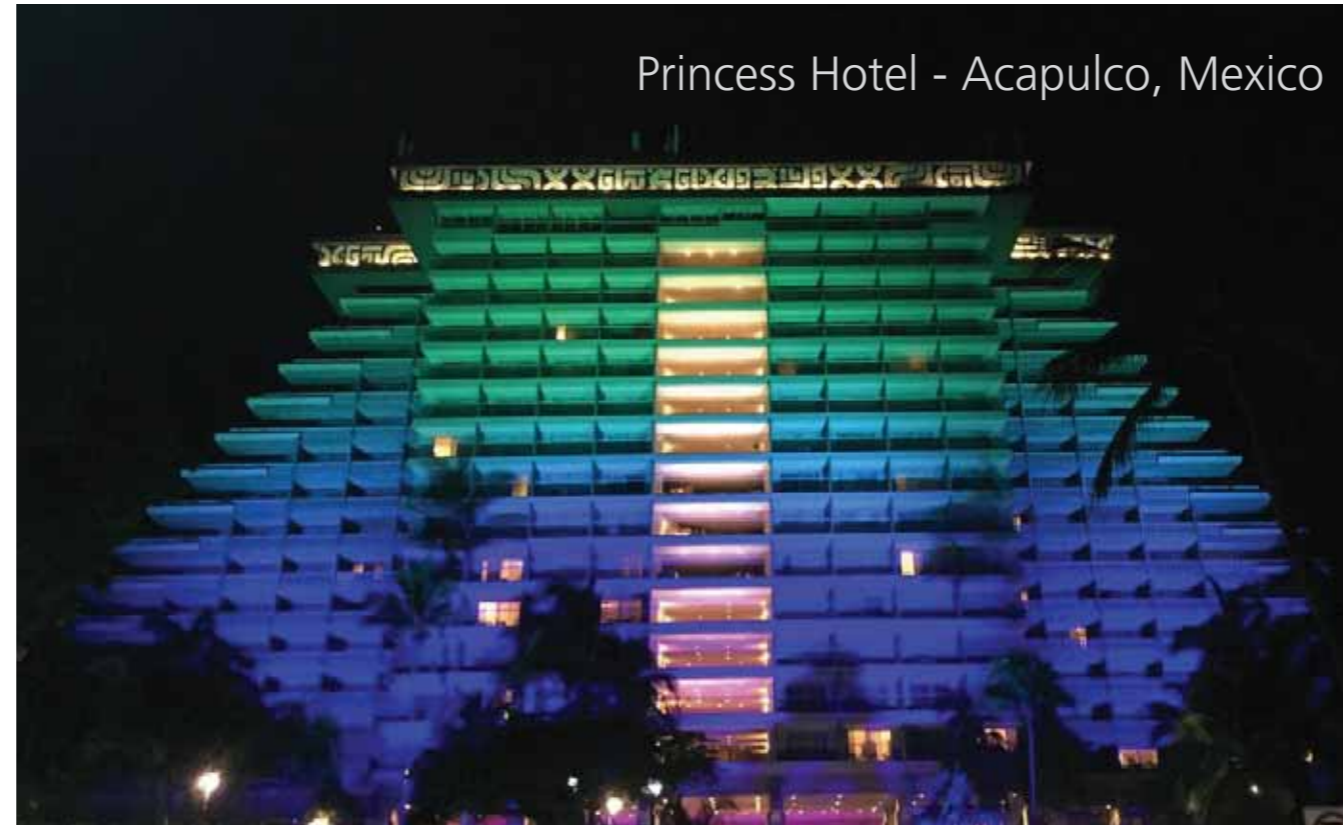

Dual 80 rgbw/fc