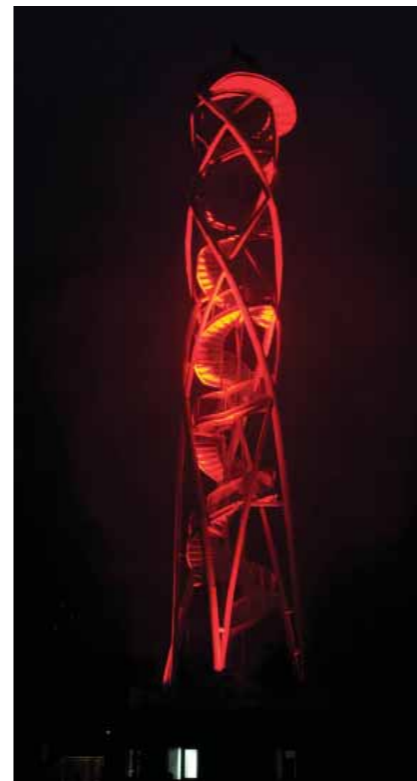

Kuala Lumpur Tower - 421mt
Malaysia

CityBeam 24 rgbw/fc
CityBeam 12 rgbw/fc

CityBeam 24 rgbw/fc
CityBeam 12 rgbw/fc

CityBeam 24 rgbw/fc
CityBeam 12 rgbw/fc

Wafra Tower Sheraton Hotel
Kuwait

Uberlandia - Brasile - UBT Tower

Centro Comercial Tunal, Bogotá (Colombia)

CityBeam 24 rgbw/fc
CityBeam 12 rgbw/fc

CityBeam SL84 single LED
CityBeam SL42 single LED

Landmark Water Tower
Branson, Missouri

Archibar SL300 rgbw/fc

Archibar SL200 rgbw/fc