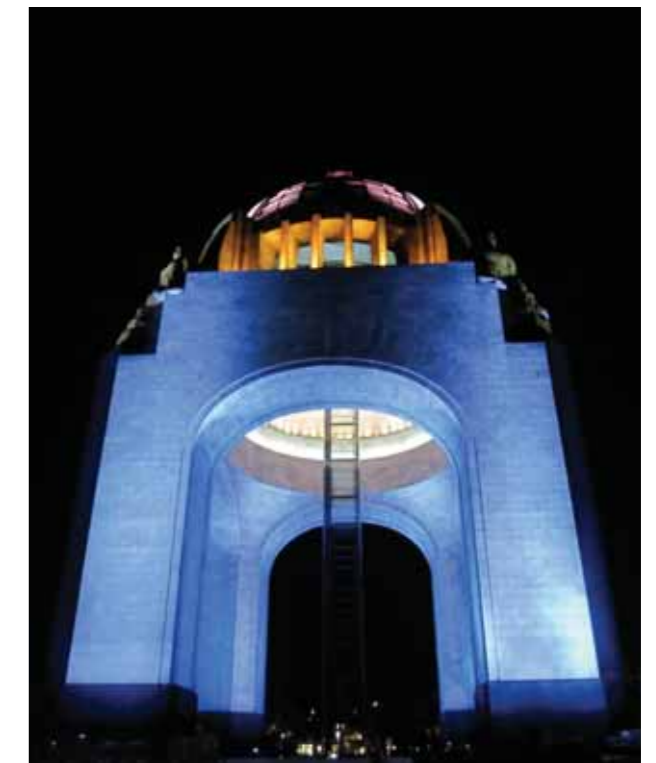

Dual 80 rgbw/fc