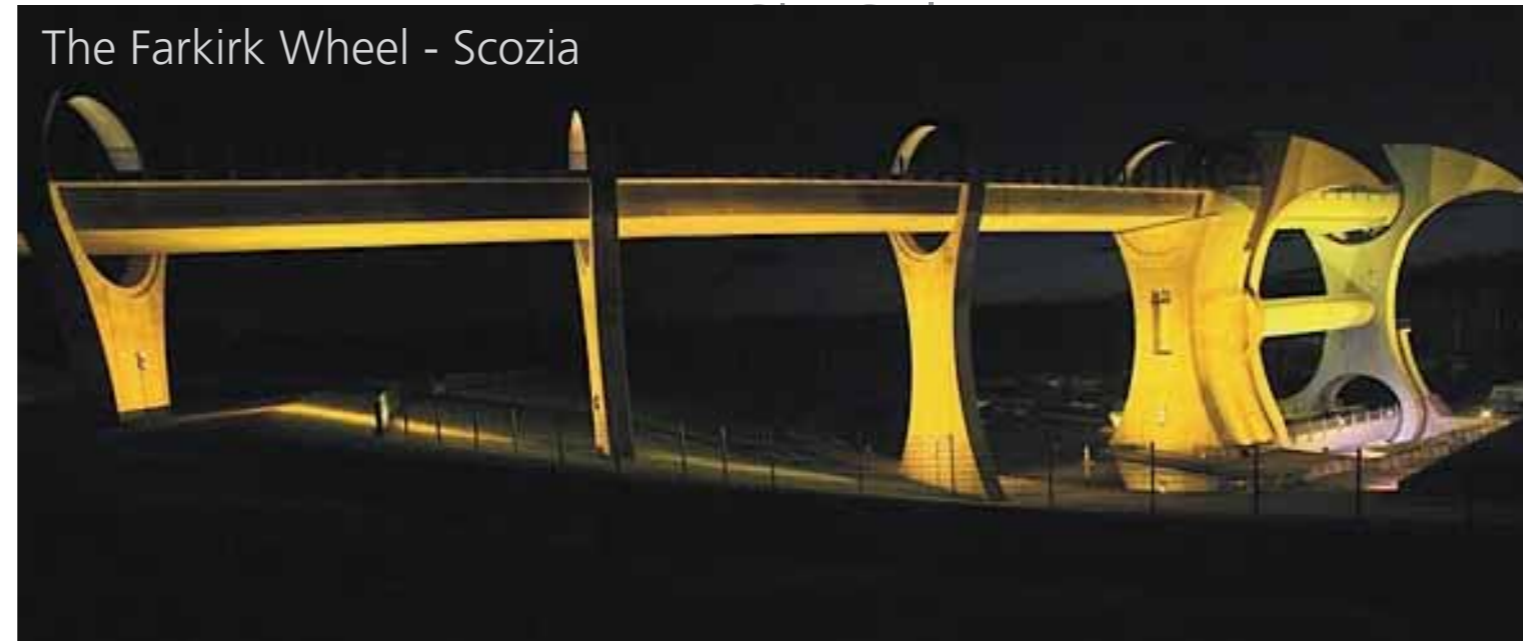

Studio Due light