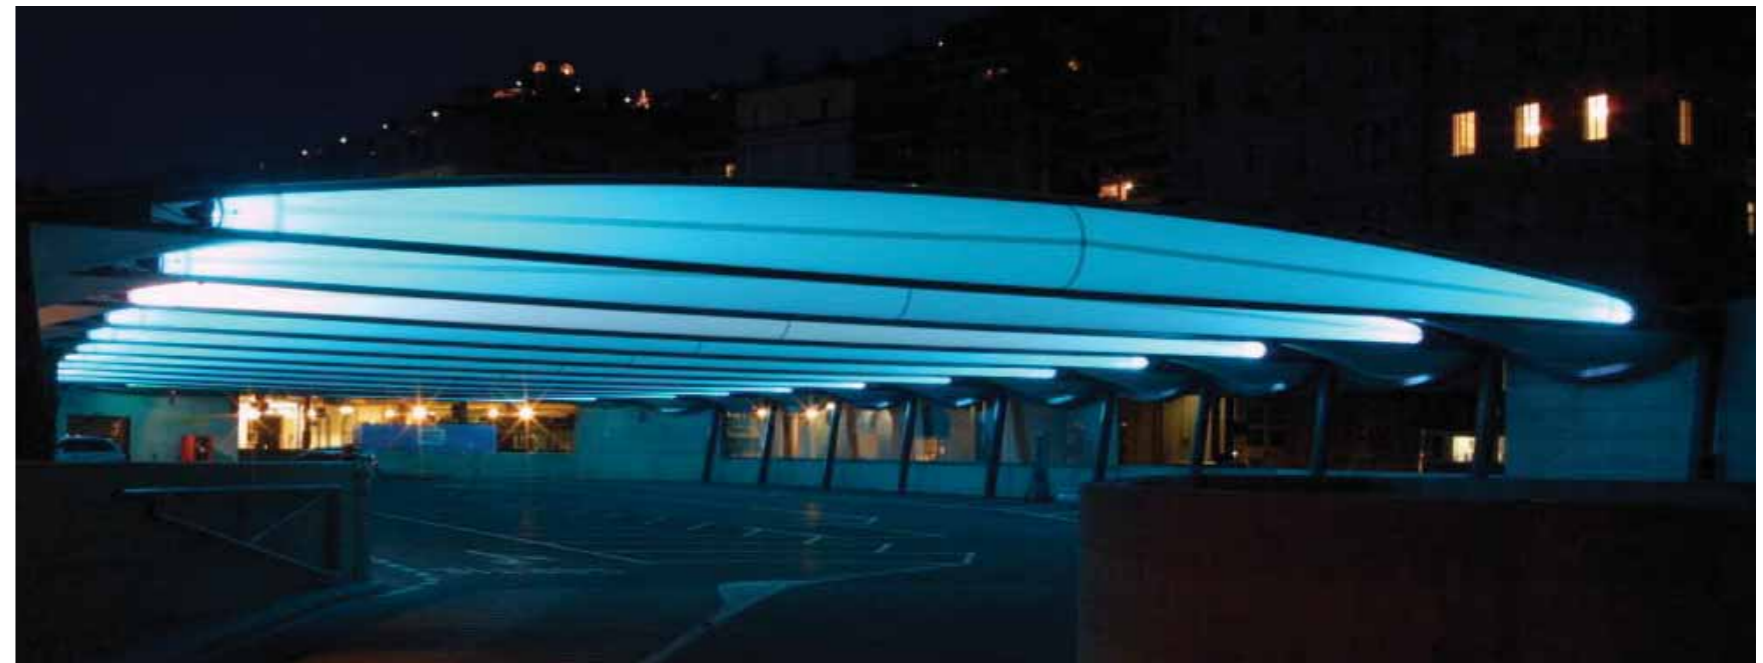

2009

Luxury newspaper Headquarters
Uccle - Bruxelles

Car Parking - Montreux, Swiss

2008

2011

Asker Church - Norway

CityColor

1998