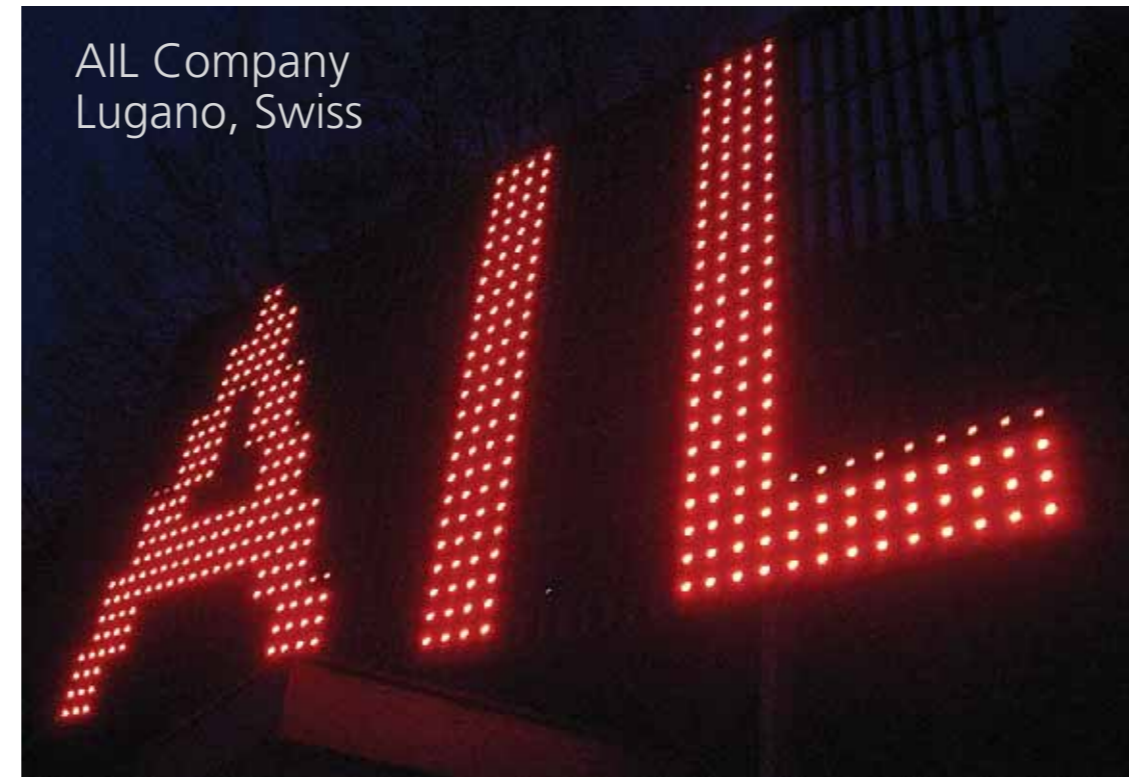

158mt - Observation and Radio Tower
Blackpool, Lancashire - England

2009

CityLed rgbw 

AIL Company
Lugano, Swiss

2007

Al Batah bridge - Oman

Dominator 6000

Festival - Georgia