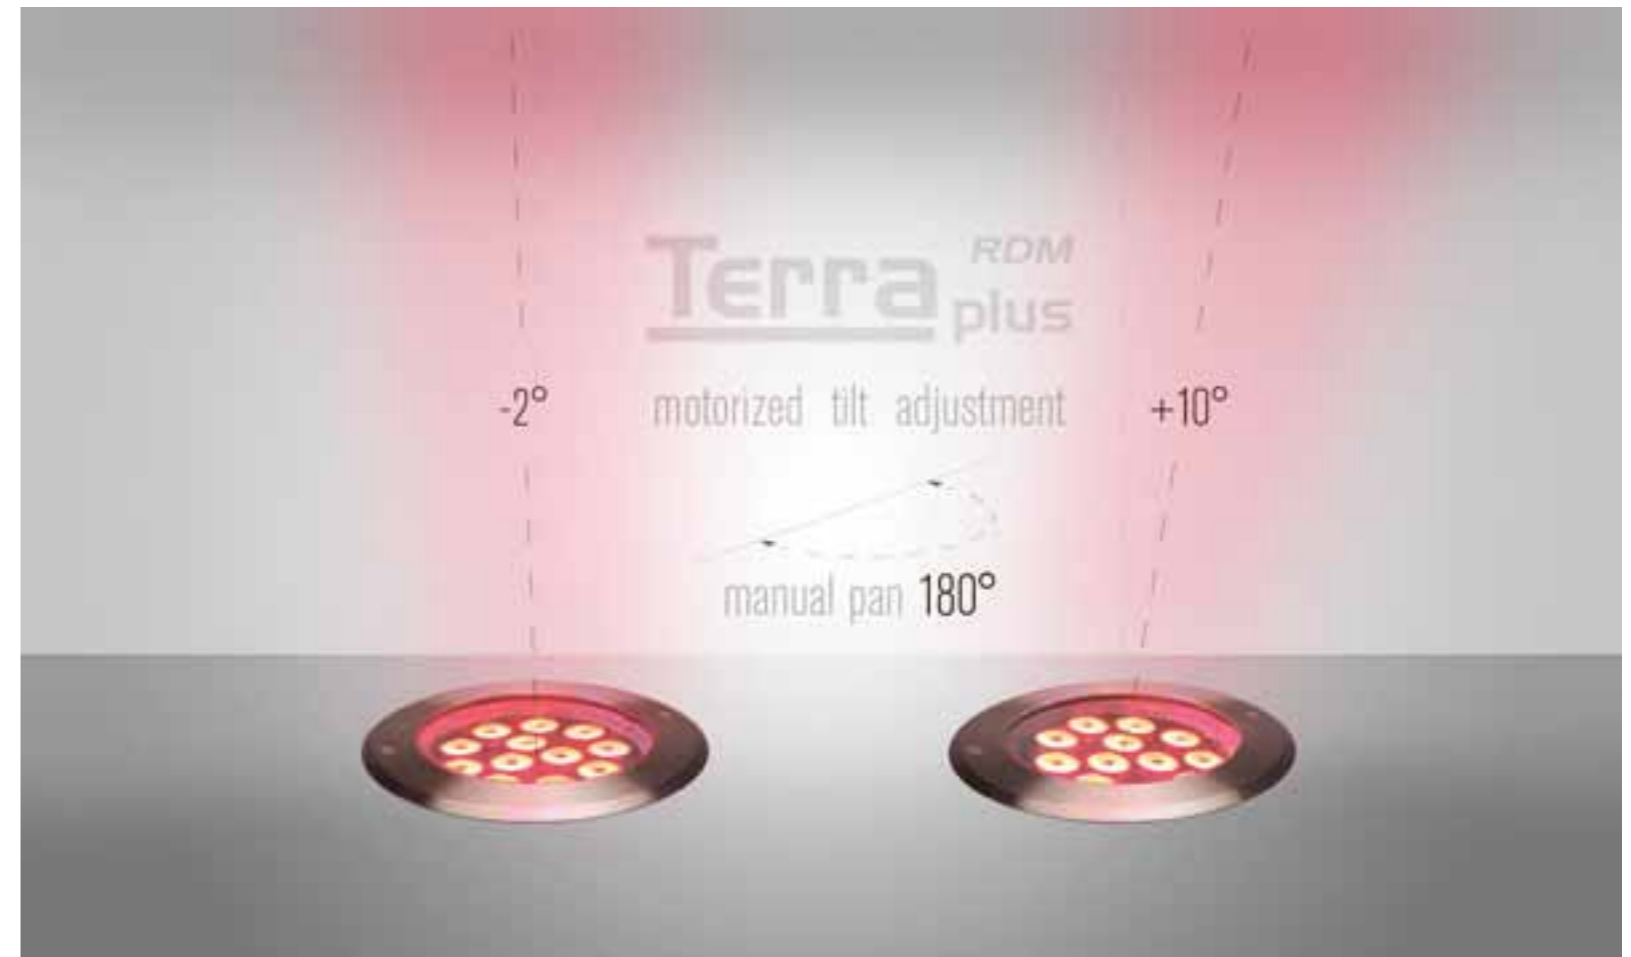

EasyColor Compact rgbw rechargeable battery power

S. Antonio Church, Padova - Italy

EasyColor Compact rgbw rechargeable battery power

EasyColor Compact rgbw rechargeable battery power

Terra Plus-T RDM rgbw