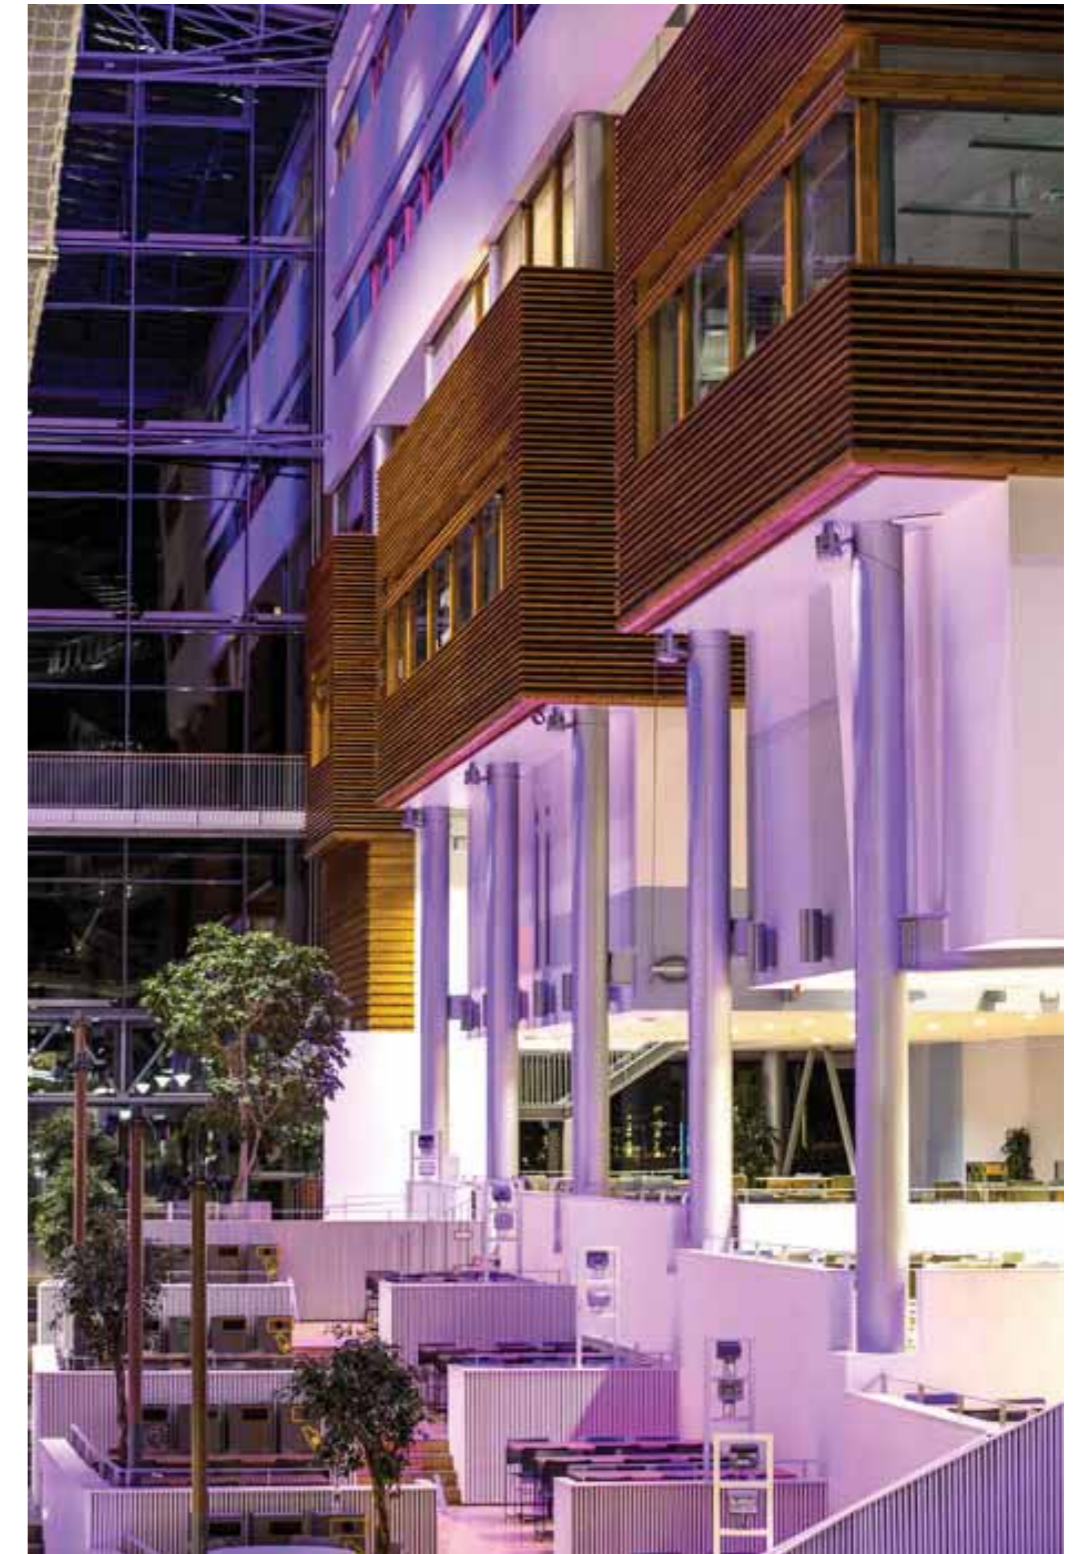

(single pixel) individual control series

Gdansk bridge - Polonia

Archiled 200 rgbwa

Limatola Castle - Italy

Parled 200 PRO rgbw

Studio Due light

Studio 300 RDM rgbwa

Parled 100 rrgbw/fc