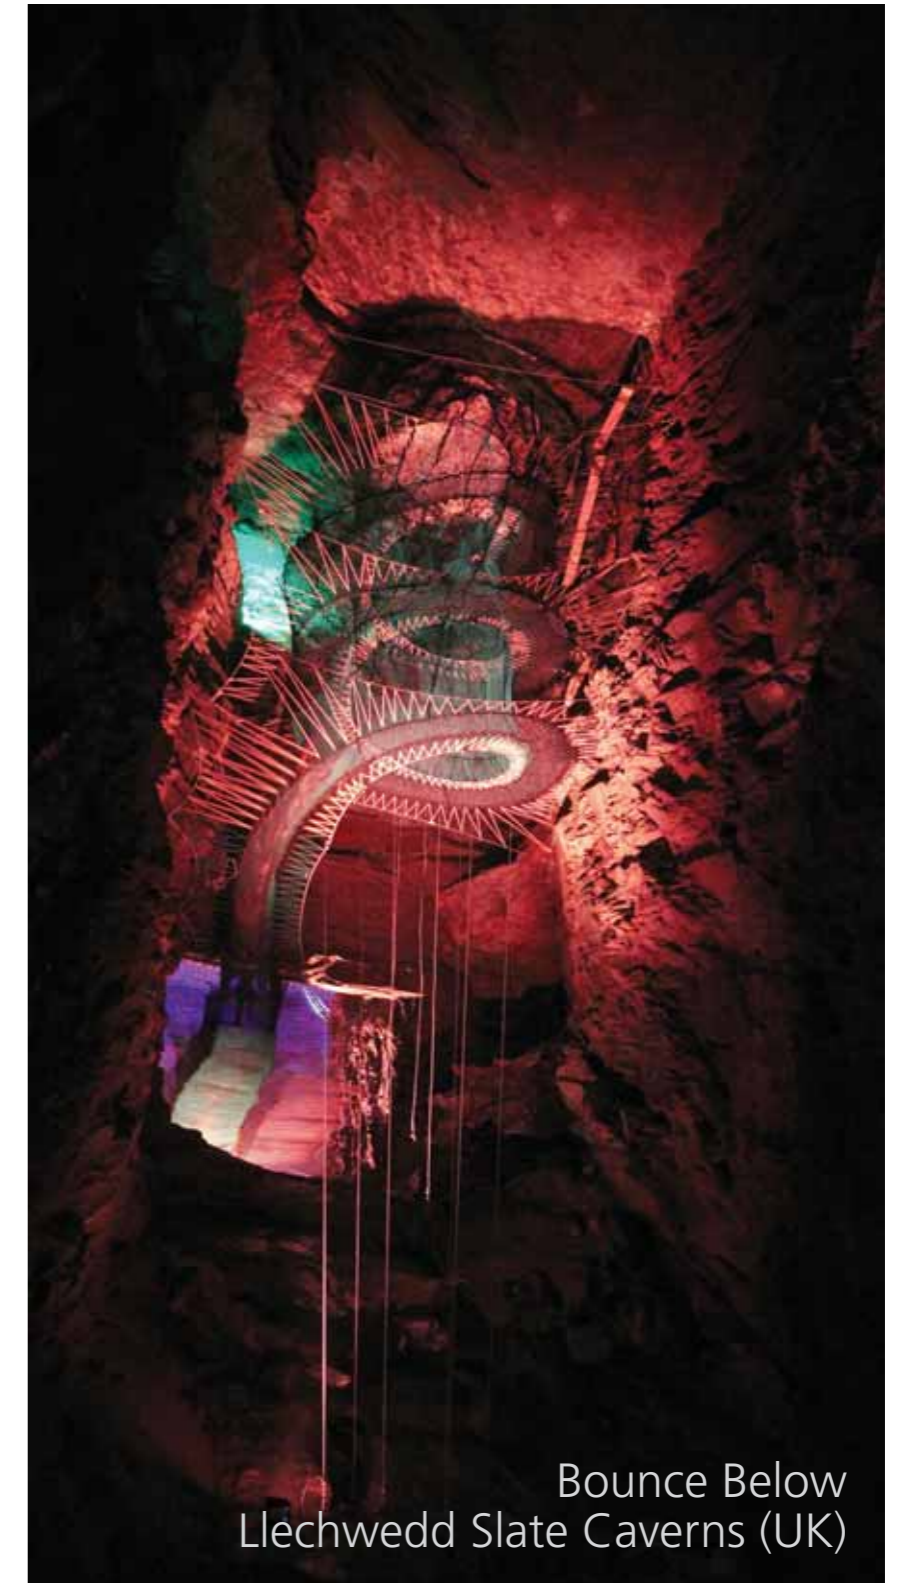

Dual 80 rgbw/fc