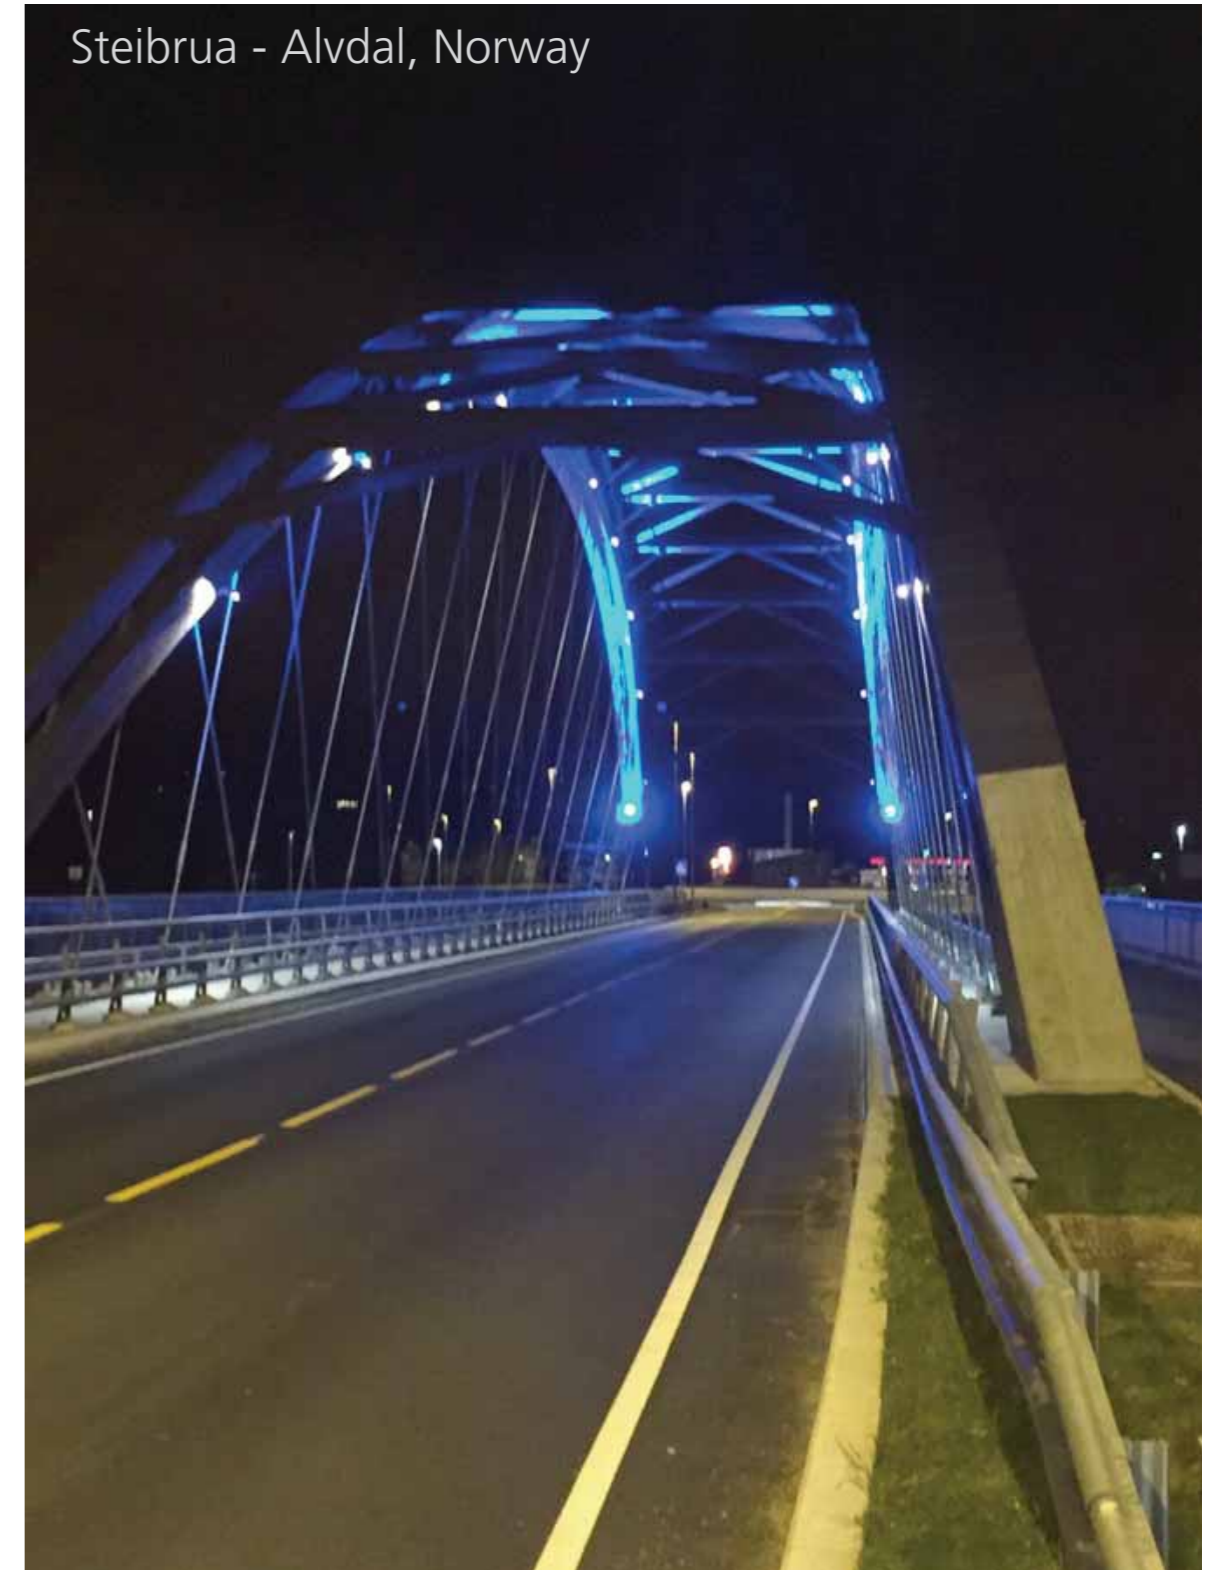

Steibrua - Alvdal, Norway

WL 30 UN ultra narrow monochromatic