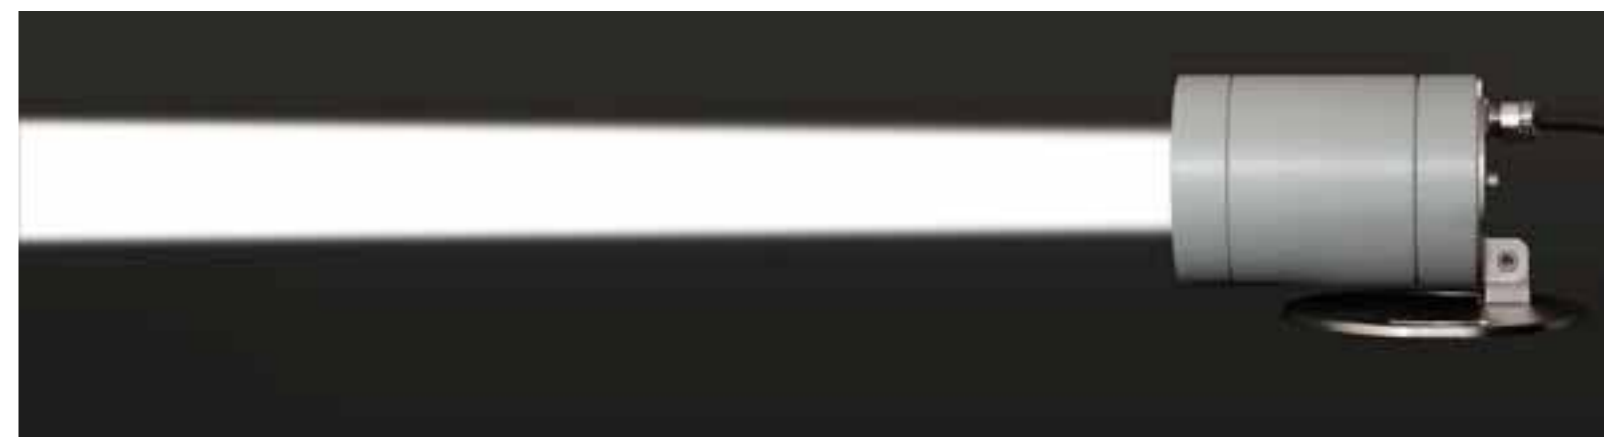

Pin light monochromatic