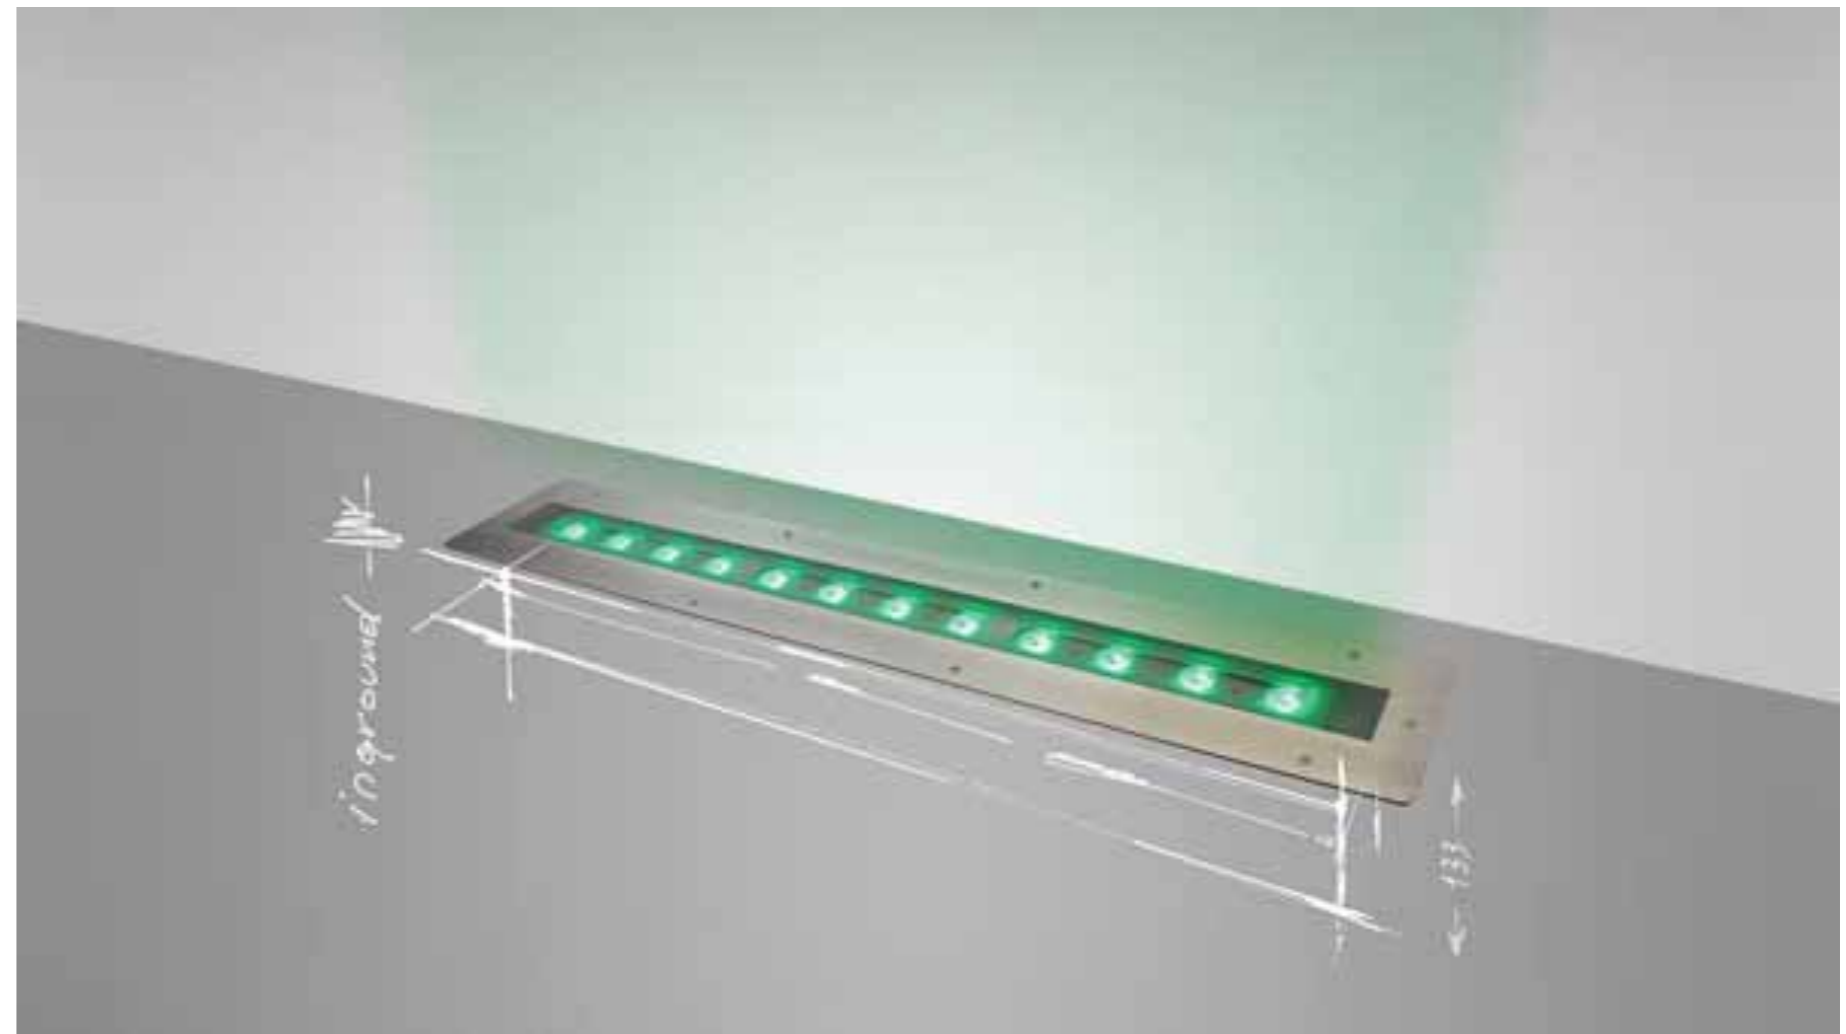

Archibar SL 150 RDM

inground