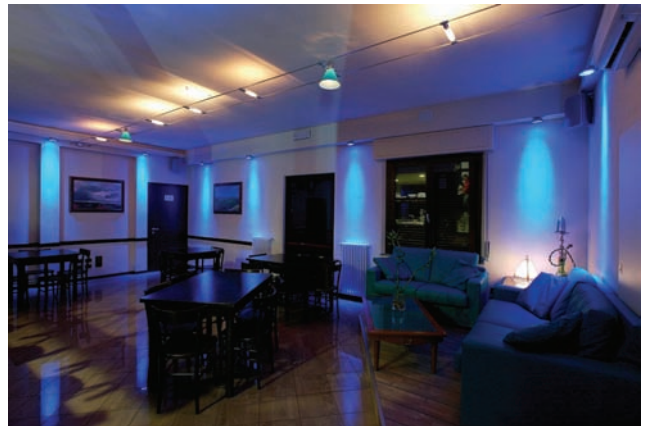

MECHANICAL DATA

Corpo

Body

Lamiera in acciaio

steel sheets

Verniciatura

Paint

A polvere epossidica

With epoxidic powders

Peso Netto

Weight

2,5 kg