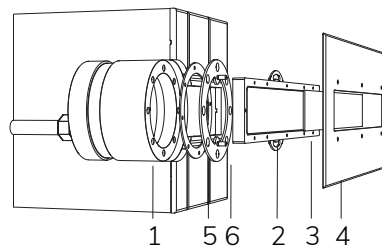

- 1 NICHE
- 2 LAMP
- 3 OPTICAL DIFFUSER
- 4 FRONT FLANGE
- 5 GASKET
- 6 FIXING RING