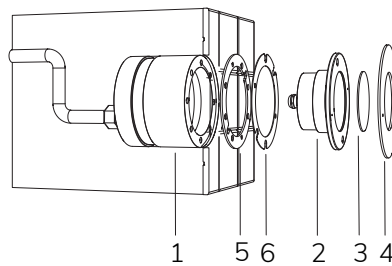

- 1 NICHE
- 2 LAMP
- 3 OPTICAL DIFFUSER
- 4 FRONT FLANGE
- 5 STAINLESS STEEL SPACER
- 6 PLEXY SPACER