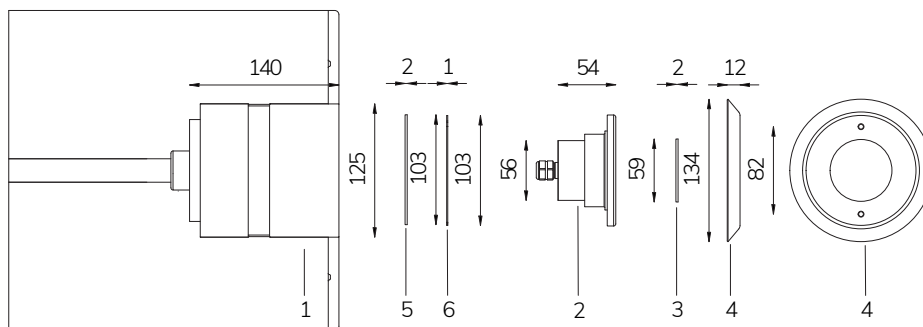

Technical drawing (mm)

Accessories

OC TRANSM. WITH R. C.
Cod. 4493000000
€ -
p. 142

OC TRANSM. WITH BUT.
Cod. 4493000064
€ -
p. 142

100 VA IP65 TRANSF.
Cod. 0316170011
€ -
p. 150

300 VA IP65 TRANSF.
Cod. 0321170011
€ -
p. 150

STAINLESS STEEL FLANGE
Cod. TKL230002098C
€ -
p. 163

OPTICAL DIFFUSER
Cod. TK230002102
€ -
p. 160

CABLE 2X1.5
Cod. 9003050012
€ -
p. 150

LARGE IP68 KIT
Cod. 1600010100
€ -
p. 152

CONNECTOR M-F IP68
Cod. 5300788705
€ -
p. 152

WATERTIGHT NICHE
Cod. 5521018700
€ -
p. 156

NICHE SEAL KEY
Cod. 230002095
€ -
p. 156