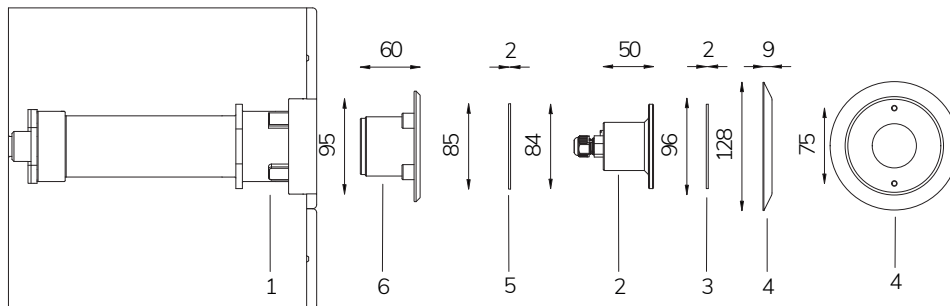

Technical drawing (mm)

Accessories

OC transm. with R. C.
Cod. 4493000000
€ -
p. 142

OC Transm. with But.
Cod. 4493000064
€ -
p. 142

300 VA IP65 Transf.
Cod. 0321170011
€ -
p. 150

100 VA IP65 Transf.
Cod. 0316170011
€ -
p. 150

PVC FLANGE
Cod. TKRML2469
€ -
p. 161

OPTICAL DIFFUSER
Cod. TKRVT2346
€ -
p. 160

CABLE 2 X 0.75
Cod. 9003030012
€ -
p. 150

WALL ADAPTER
Cod. 0330080017
€ -
p. 159

INLET FITTING
Cod. 0210000018
€ -
p. 155