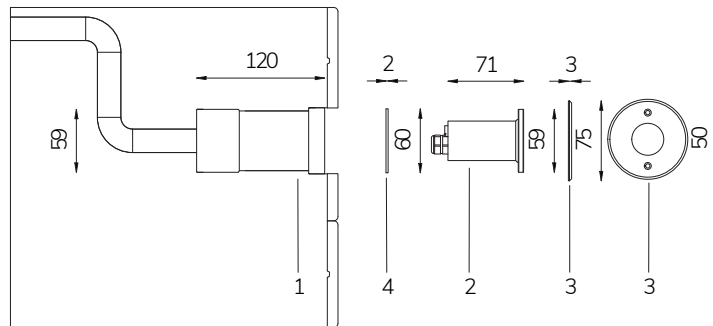

Technical drawing (mm)

Accessories

100 VA IP65 TRANSF.
Cod. 0316170011
€ -
p. 150

300 VA IP65 TRANSF.
Cod. 0321170011
€ -
p. 150

DMX BOX
Cod. 33161801
€ -
p. 144

R. C. FOR DMX BOX
Cod. 4494000004
€ -
p. 144

STICK KE2
Cod. 29091306
€ -
p. 146

STICK DE3
Cod. 29090306
€ -
p. 146

STAINLESS STEEL FLANGE
Cod. TKL23002113C
€ -
p. 163

CABLE 5 X 0.50
Cod. TKRCV2106
€ -
p. 150

SMALL NICHE
Cod. 5521008600
€ -
p. 158