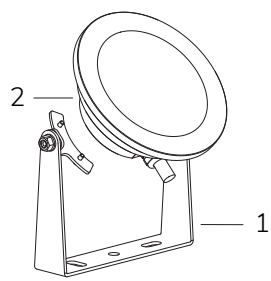

- **1** MOUNTING BRACKET
- **2** LAMP