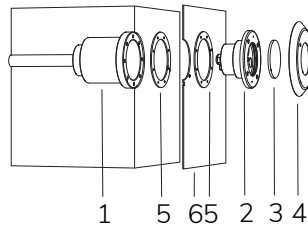

- 1 NICHE
- 2 LAMP
- 3 OPTICAL DIFFUSER
- 4 FRONT FLANGE
- 5 GASKET
- 6 POOL LINER

LED pool lamp with RGBW variable colour, ideal for small and medium pools. Niche included with small dimensions. For panel and reinforced concrete with tiles or pool liner.