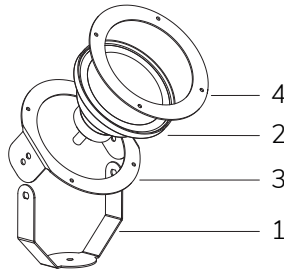

- 1 MOUNTING BRACKET
- 2 LAMP
- 3 LAMP SUPPORT
- 4 SUPPORT RING