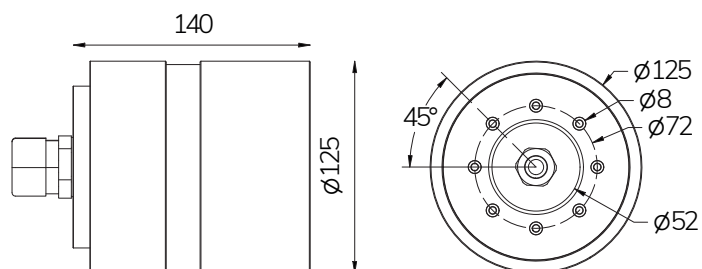

Technical indications (mm)