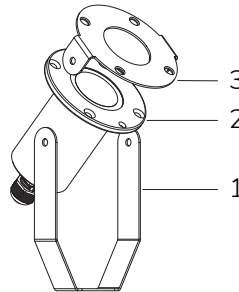

Mini Sub Fountain RGBW

- 12 V AC
- MAX 20 m
- 17 W / 23 VA
- CL III
- AISI 316L STEEL
- GLASS
- IP 68
- RGBW
- PLC

LED lamp for fountains with variable RGBW colour, ideal for medium and small installations. PLC control. Available with various lenses to illuminate pools or different water jets. With the orientable bracket installation in any position is possible.

- MOUNTING BRACKET
- LAMP
- LAMP SUPPORT