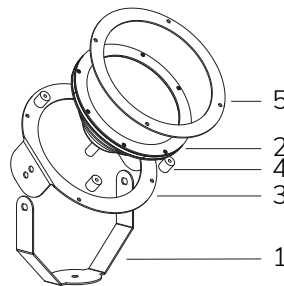

- **1** MOUNTING BRACKET
- **2** LAMP
- **3** LAMP SUPPORT
- **4** SPACERS
- **5** SUPPORT RING