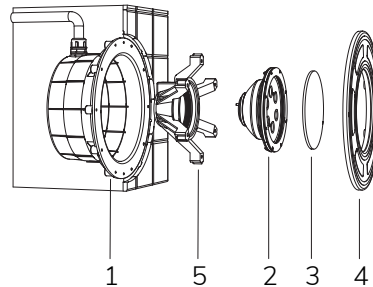

- 1 NICHE
- 2 LAMP
- 3 OPTICAL DIFFUSER
- 4 FRONT FLANGE
- 5 LAMP HOLDER RING