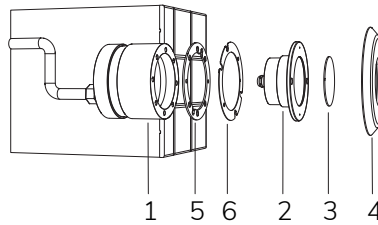

- 1 NICHE
- 2 LAMP
- 3 OPTICAL DIFFUSER
- 4 FRONT FLANGE
- 5 STAINLESS STEEL SPACER
- 6 PLEXY SPACER

LED pool lamp with RGBW variable colour, ideal for medium pools. Controlled by DMX 512 signal. The niche included contains space to collect the cable for maintenance. For panel and reinforced concrete with tiles or pool liner.