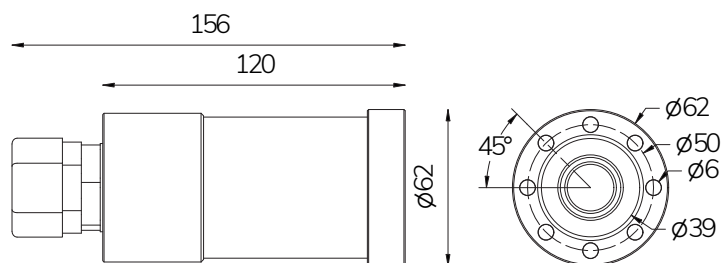

Technical indications (mm)