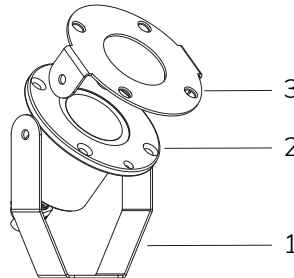

Mini Sub Fountain

12 V AC 36 m 10 W / 15 VA

CL III AISI 316L STEEL GLASS

IP 68

LED lamp for fountain with fixed colour, ideal for medium and small installations. Available with various lenses to illuminate pools or different water jets. With the orientable bracket installation in any position is possible.

- MOUNTING BRACKET
- LAMP
- LAMP SUPPORT