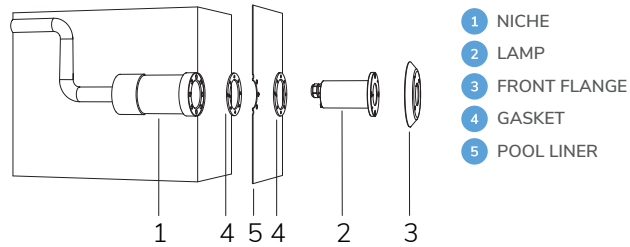

Code	LED colour	Luminous Flux	Beam Angle	€
LAMP WITH PVC FLANGE, NICHE, DIFFUSER and 4m of CABLE				
2101831291	5300K	286 lumen	120°	-
2101831290	3000K	256 lumen	120°	-
2101831210	BLUE		120°	-
LAMP WITH PVC FLANGE, DIFFUSER and 4m of CABLE				
2101830191L	5300K	286 lumen	120°	-
2101830190L	3000K	256 lumen	120°	-
2101830110L	BLUE		120°	-

FIX new

Micro Perla

with wall adapter niche not watertight

- 12V AC
- 35 m
- 6 W / 10 VA
- CL III
- AISI 316L STEEL
- GLASS
- IP 68
- UP TO 5

Fixed colour LED lamp for pool, ideal for small pools, jacuzzi areas and steps. Niche included with small dimensions. For panel and reinforced concrete with tiles or pool liner.

Technical drawing (mm)

Accessories

100 VA IP65 TRANSF.
Cod. 0316170011
€ -
p. 150

300 VA IP65 TRANSF.
Cod. 0321170011
€ -
p. 150

PVC FLANGE
Cod. TKRML2467
€ -
p. 163

CABLE 2 X 0.75
Cod. 9003030012
€ -
p. 150

SMALL NICHE
Cod. 5521008600
€ -
p. 158