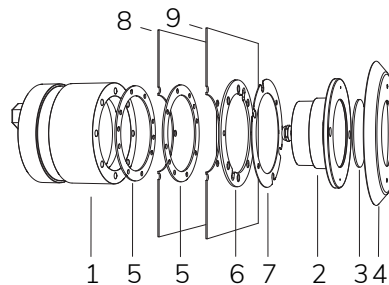

- 1 NICHE
- 2 LAMP
- 3 OPTICAL DIFFUSER
- 4 FRONT FLANGE
- 5 GASKET
- 6 LINER FLANGE
- 7 PLEXY SPACER
- 8 PANEL
- 9 POOL LINER