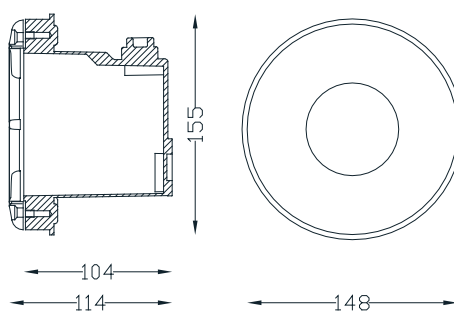

Technical indications (mm)