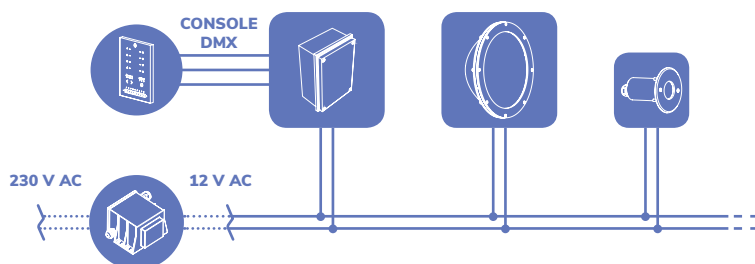

PLC with DMX wiring diagram