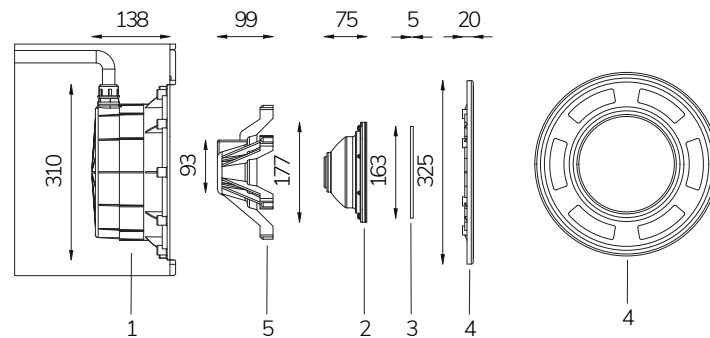

Technical drawing (mm)

Accessories

OC TRANSM. WITH R. C. Cod. 4493000000 € - p. 142	OC TRANSM. WITH BUT. Cod. 4493000064 € - p. 142	300 VA IP65 TRANSF. Cod. 0321170011 € - p. 150	100 VA IP65 TRANSF. Cod. 0316170011 € - p. 150	ST. STEEL FLANGE Cod. 48043723 31 € - p. 160	OPTICAL DIFFUSER Cod. TKRVT2329 € - p. 160	ISOLATION KIT Cod. 4000370520 € - p. 153
IP68 JOINT Cod. 5395000000 € - p. 151	LARGE IP68 KIT Cod. 1600010100 € - p. 152	CABLE 2 X 6 Cod. 9003120012 € - p. 150	PROJECTOR EX 300 W Cod. 0070000009 € - p. 153