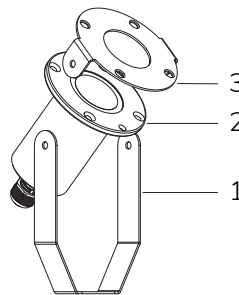

Mini Sub Fountain RGBW

- 12 V AC
- 13 m
- 17 W / 23 VA
- CL III
- AISI 316L STEEL
- GLASS
- IP 68
- DMX 512
- RGBW

LED lamp for fountains with variable RGBW colour, ideal for medium and small installations. Controlled with DMX 512 signal. Available with various lenses to illuminate pools or different water jets. With the orientable bracket installation in any position is possible.

- **1** MOUNTING BRACKET
- **2** LAMP
- **3** LAMP SUPPORT