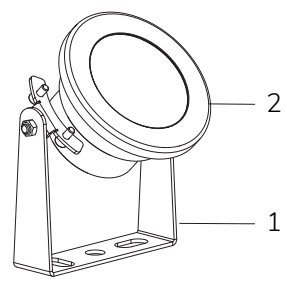

Mini Perla Fountain RGBW

- 12 V AC 10 m 22 W / 28 VA
- CL III AISI 316L STEEL GLASS
- IP 68 RGBW PLC

LED lamp for fountains with variable RGBW colour, ideal for medium and small installations. PLC control. Available with various lenses to illuminate pools or different water jets. With the orientable bracket installation in any position is possible.

- 1 MOUNTING BRACKET
- 2 LAMP