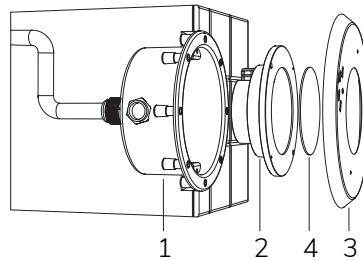

FIX

Stw

-  12 V AC
-  C_{MAX} 14 m
-  36 W / 45 VA
-  CL III
-  AISI 316L STEEL
-  GLASS
-  IP 68
-  20 - 25 m²
-  300 W

Fixed colour LED lamp for pool, ideal for medium size pools. The dimensions and the flange provided make it possible to install as a replacement for Par 56 300 W halogen lamps in the Wibre projector.