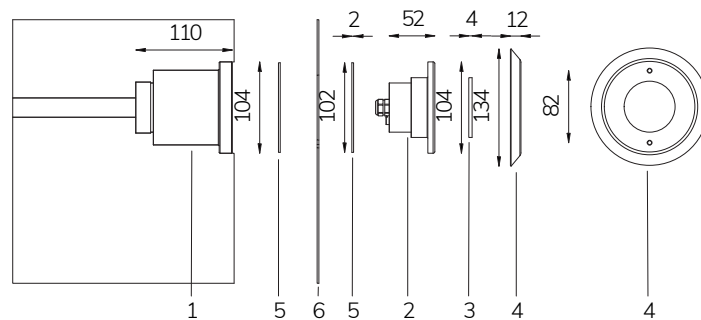

Technical drawing (mm)

Accessories

OC TRANSM. WITH R. C.
Cod. 4493000000
€ -
p. 142

OC TRANSM. WITH BUT.
Cod. 4493000064
€ -
p. 142

100 VA IP65 TRANSF.
Cod. 0316170011
€ -
p. 150

300 VA IP65 TRANSF.
Cod. 0321170011
€ -
p. 150

PVC FLANGE
Cod. TKRML2465
€ -
p. 163

OPTICAL DIFFUSER
Cod. TK230002102
€ -
p. 160

SMALL NICHE
Cod. 5521018600
€ -
p. 157