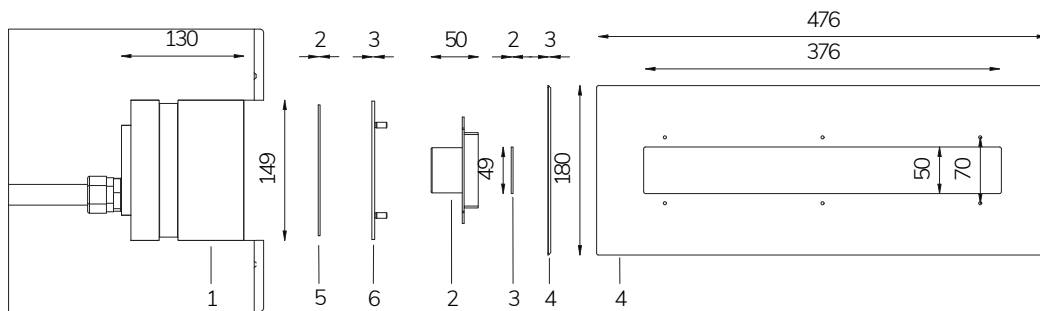

Technical drawing (mm)

Accessories

100 VA IP65 TRANSF.
Cod. 0316170011
€ -
p. 150

300 VA IP65 TRANSF.
Cod. 0321170011
€ -
p. 150

OPTICAL DIFFUSER
Cod. TKRVT2339
€ -
p. 159

STAINLESS STEEL FLANGE
Cod. TKL230002053C
€ -
p. 162

CABLE 2X1.5
Cod. 9003050012
€ -
p. 150

LARGE IP68 KIT
Cod. 1600010100
€ -
p. 152

CONNECTOR M-F IP68
Cod. 5300788705
€ -
p. 152

MAGIC LINEA NICHE
Cod. 5500004502
€ -
p. 156