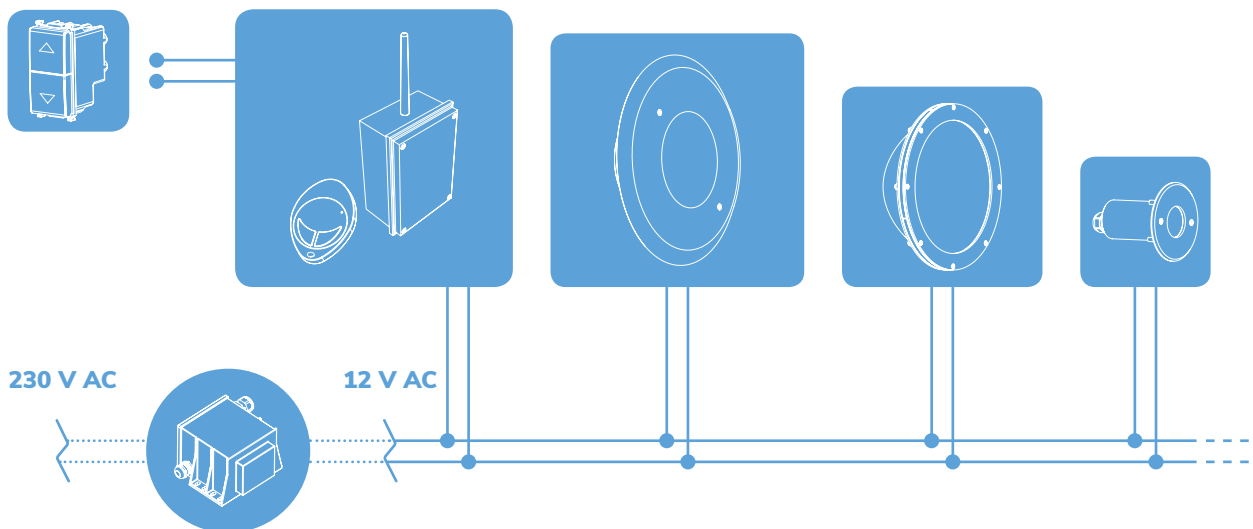

OPTICAL DIFFUSER
Cod. TKRVT2331
€ -
p. 160

LARGE IP68 KIT
Cod. 1600010100
€ -
p. 152

RGBW 2 wires

Colour changing LED lamps with RGBW technology, 2-wire cable compatible with existing systems

and PLC control by which 13 fixed colours and 10 automatic sequences can be set.