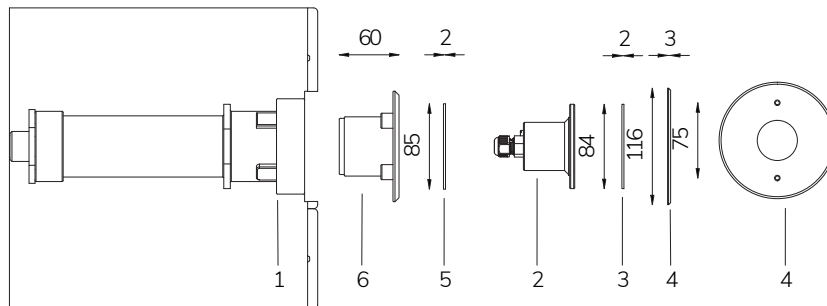

Technical drawing (mm)

Accessories

100 VA IP65 TRANSF.
Cod. 0316170011
€ -
p. 150

300 VA IP65 TRANSF.
Cod. 0321170011
€ -
p. 150

ST. STEEL FLANGE
Cod. TKL230002035S
€ -
p. 161

OPTICAL DIFFUSER
Cod. TKRVT2346
€ -
p. 160

CABLE 2 X 0.75
Cod. 9003030012
€ -
p. 150

INLET FITTING
Cod. 0210000018
€ -
p. 155

WALL ADAPTER
Cod. 0330080017
€ -
p. 159