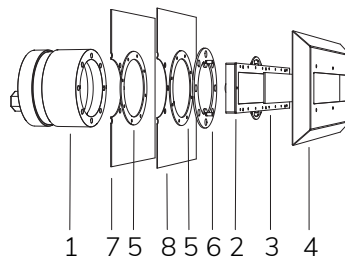

FIX

Magic Linea

- 12 V AC 14 m 42 W / 56 VA
- CL III AISI 316L STEEL GLASS
- IP 68 20 - 25 m²

Fixed colour LED lamp for pool, ideal for medium size pools. The niche included contains space to collect the cable for maintenance. For panel and reinforced concrete with tiles or pool liner.