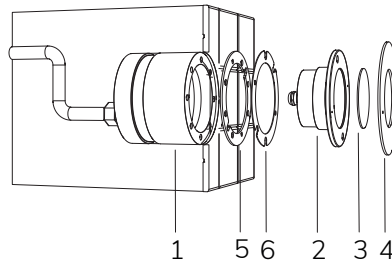

- 1 NICHE
- 2 LAMP
- 3 OPTICAL DIFFUSER
- 4 FRONT FLANGE
- 5 STAINLESS STEEL SPACER
- 6 PLEXY SPACER

LED pool lamp with RGBW variable colour, ideal for medium pools. Controlled by DMX 512 signal. The niche included contains space to collect the cable for maintenance. For recess installation in reinforced concrete with tiles or pool liner.