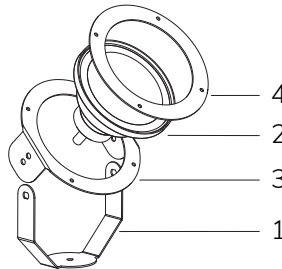

- **1** MOUNTING BRACKET
- **2** LAMP
- **3** LAMP SUPPORT
- **4** SUPPORT RING