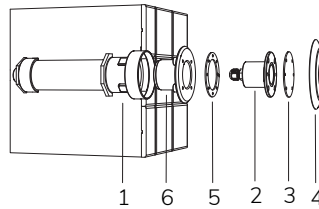

Magic Sub RGBW with PVC flange

- 12 V AC 13 m 17 W / 23 VA
- CL III IP 68 DMX 512 RGBW
- 5 - 10 m²

LED pool lamp with RGBW variable colour, ideal for small pools, jacuzzi areas and steps. Controlled by DMX 512 signal. Inlet provided for installation in restricted spaces. For panel and reinforced concrete with tiles or pool liner.

- 1 WALL ADAPTER
- 2 LAMP
- 3 OPTICAL DIFFUSER
- 4 FRONT FLANGE
- 5 GASKET
- 6 INLET FITTING