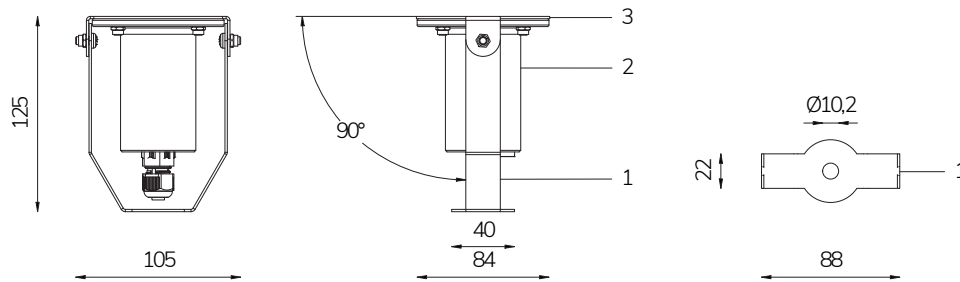

Technical drawing (mm)

Accessories

OC TRANSM. WITH R. C.
Cod. 4493000000
€ -
p. 142

OC TRANSM. WITH BUT.
Cod. 4493000064
€ -
p. 142

100 VA IP65 TRANSF.
Cod. 0316170011
€ -
p. 150

300 VA IP65 TRANSF.
Cod. 0321170011
€ -
p. 150

CABLE 2 X 0.75
Cod. 9003030012
€ -
p. 150

CONNECTOR M-F IP68
Cod. 5300780000
€ -
p. 152

KIT IP68 LARGE
Cod. 1600010100
€ -
p. 152

SWIVEL BRACKET
Cod. 3039008600
€ -
p. 165