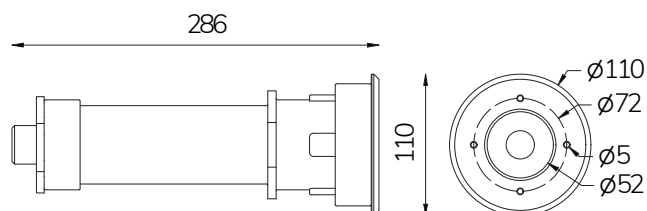

Code	€
0330080017	-

Technical indications (mm)

Magic Linea Optical Diffuser

Special diffuser that increases the beam angle of the light of our projectors removing shadow cones.

Code	Dimensions	Type	Thickness	€
TKRVT2339	395 x 50 mm	MAGIC LINEA	3 mm	-