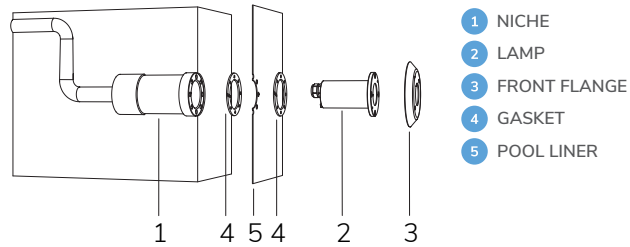

Micro Perla

with wall adapter niche not watertight

- 12 V AC   C_{MAX} 35 m   6 W / 10 VA
- CL III   AISI 316L STEEL   GLASS
- IP 68   m² UP TO 5

Fixed colour LED lamp for pool, ideal for small pools, jacuzzi areas and steps. Niche included with small dimensions. For panel and reinforced concrete with tiles or pool liner.