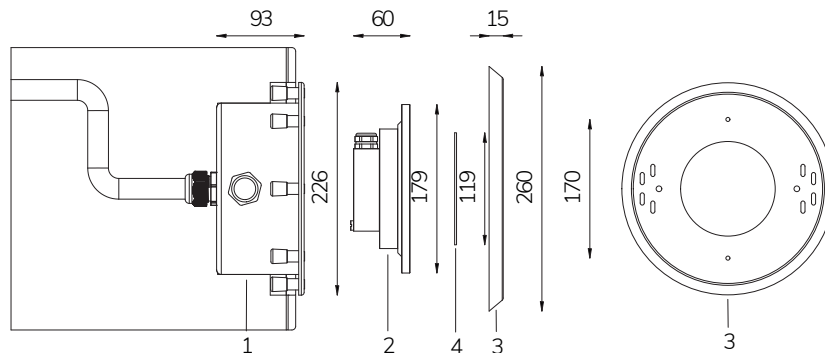

Technical drawing (mm)

Accessories

100 VA IP65 TRANSF.
Cod. 0316170011
€ -
p. 150

300 VA IP65 TRANSF.
Cod. 0321170011
€ -
p. 150

CABLE 2X1.5
Cod. 9003050012
€ -
p. 150

OPTICAL DIFFUSER
Cod. TKRVT2331
€ -
p. 160

LARGE IP68 KIT
Cod. 1600010100
€ -
p. 152