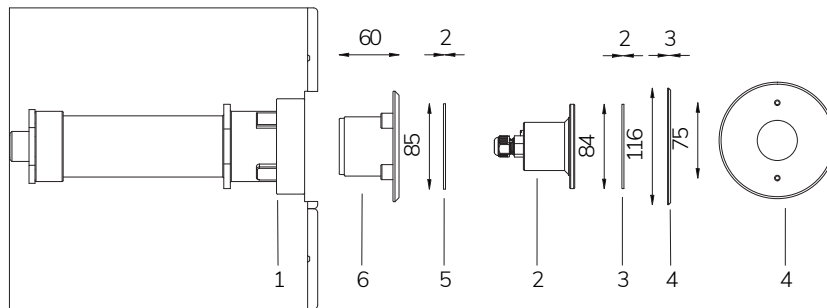

Technical drawing (mm)

Accessories

OC TRANSM. WITH R. C.
Cod. 4493000000
€ -
p. 142

OC TRANSM. WITH BUT.
Cod. 4493000064
€ -
p. 142

300 VA IP65 TRANSF.
Cod. 0321170011
€ -
p. 150

100 VA IP65 TRANSF.
Cod. 0316170011
€ -
p. 150

ST. STEEL FLANGE
Cod. TKL230002035S
€ -
p. 161

OPTICAL DIFFUSER
Cod. TKRVT2346
€ -
p. 160

CABLE 2 X 0.75
Cod. 9003030012
€ -
p. 150

WALL ADAPTER
Cod. 0330080017
€ -
p. 159

INLET FITTING
Cod. 0210000018
€ -
p. 155