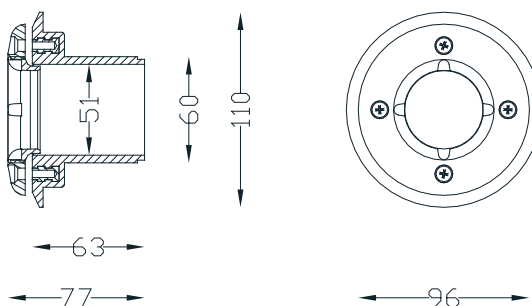

Technical indications (mm)