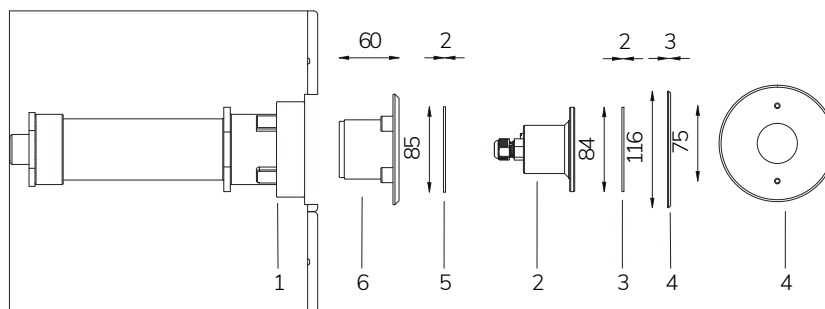

Technical drawing (mm)

Accessories

100 VA IP65 TRANSF.
Cod. 0316170011
€ -
p. 150

300 VA IP65 TRANSF.
Cod. 0321170011
€ -
p. 150

DMX BOX
Cod. 33161801
€ -
p. 144

R. C. FOR DMX BOX
Cod. 4494000004
€ -
p. 144

STICK KE2
Cod. 29091306
€ -
p. 146

STICK DE3
Cod. 29090306
€ -
p. 146

ST. STEEL FLANGE
Cod. TKL230002035S
€ -
p. 161

OPTICAL DIFFUSER
Cod. TKRVT2346
€ -
p. 160

CABLE 5 X 0.50
Cod. TKRCV2106
€ -
p. 150

WALL ADAPTER
Cod. 0330080017
€ -
p. 159

INLET FITTING
Cod. 0210000018
€ -
p. 155