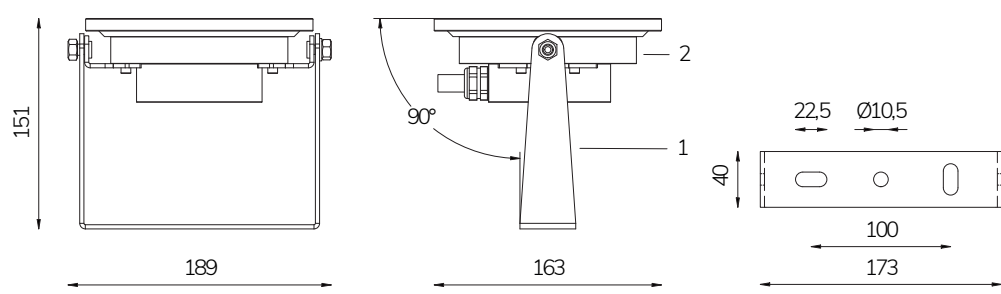

Technical drawing (mm)

Accessories

- **100 VA IP65 TRANSF.**
  Cod. 0316170011
  € -
  p. 150
- **300 VA IP65 TRANSF.**
  Cod. 0321170011
  € -
  p. 150
- **CABLE 2X1.5**
  Cod. 9003050012
  € -
  p. 150
- **JOINT IP68**
  Cod. 5395000000
  € -
  p. 151
- **KIT IP68 LARGE**
  Cod. 1600010100
  € -
  p. 152