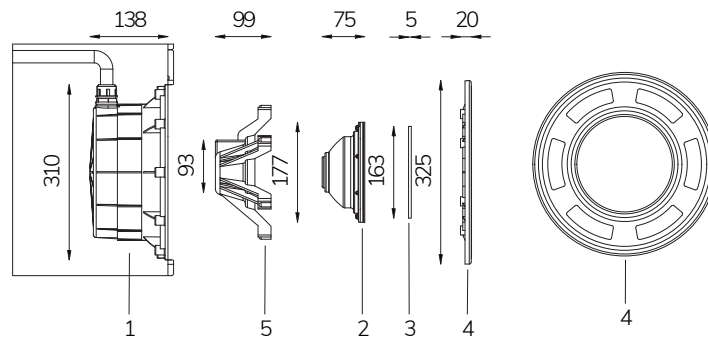

Technical drawing (mm)

Accessories

OC TRANSM. WITH R. C. Cod. 4493000000 € - p. 142	300 VA IP65 TRANSF. Cod. 0321170011 € - p. 150	OC TRANSM. WITH BUT. Cod. 4493000064 € - p. 142	100 VA IP65 TRANSF. Cod. 0316170011 € - p. 150	ST. STEEL FLANGE Cod. 48043723 31 € - p. 160	OPTICAL DIFFUSER Cod. TKRVT2329 € - p. 160	ISOLATION KIT Cod. 4000370520 € - p. 153
IP68 JOINT Cod. 5395000000 € - p. 151	LARGE IP68 KIT Cod. 1600010100 € - p. 152	CABLE 2 X 6 Cod. 9003120012 € - p. 150	PROJECTOR EX 300 W Cod. 0070000009 € - p. 153