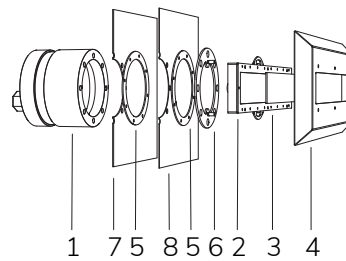

- 1 NICHE
- 2 LAMP
- 3 OPTICAL DIFFUSER
- 4 FRONT FLANGE
- 5 GASKET
- 6 FIXING RING
- 7 PANEL
- 8 POOL LINER