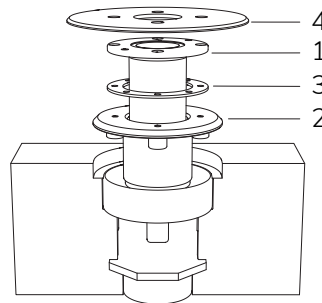

- 1 LAMP
- 2 INLET
- 3 GASKET
- 4 FRONT FLANGE