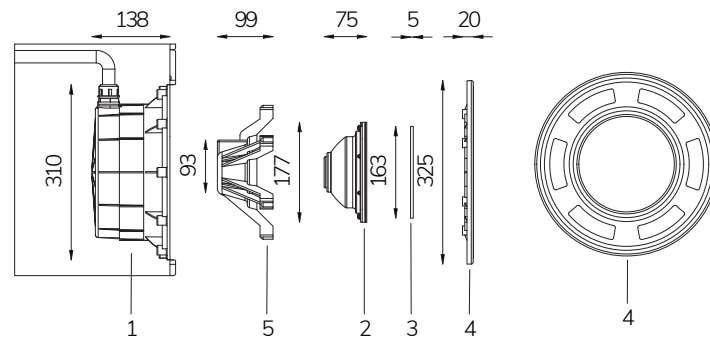

Technical drawing (mm)

Accessories

 OC TRANSM. WITH R. C. Cod. 4493000000 € - p. 142	 OC TRANSM. WITH BUT. Cod. 4493000064 € - p. 142	 300 VA IP65 TRANSF. Cod. 0321170011 € - p. 150	 100 VA IP65 TRANSF. Cod. 0316170011 € - p. 150	 ST. STEEL FLANGE Cod. 48043723 31 € - p. 160	 OPTICAL DIFFUSER Cod. TKRVT2329 € - p. 160	 ISOLATION KIT Cod. 4000370520 € - p. 153
 IP68 JOINT Cod. 5395000000 € - p. 151	 LARGE IP68 KIT Cod. 1600010100 € - p. 152	 CABLE 2 X 6 Cod. 9003120012 € - p. 150	 PROJECTOR EX 300 W Cod. 0070000009 € - p. 153