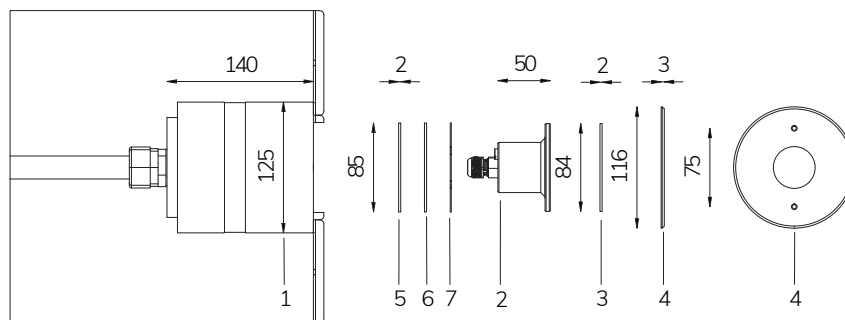

Technical drawing (mm)

Accessories

100 VA IP65 TRANSF.
Cod. 0316170011
€ -
p. 150

300 VA IP65 TRANSF.
Cod. 0321170011
€ -
p. 150

ST. STEEL FLANGE
Cod. TKL230002035S
€ -
p. 161

OPTICAL DIFFUSER
Cod. TKRVT2346
€ -
p. 160

CABLE 2 X 0.75
Cod. 9003030012
€ -
p. 150

SMALL IP68 KIT
Cod. 1600020100
€ -
p. 152

CONNECTOR M-F IP68
Cod. 5300780000
€ -
p. 152

MINI SUB NICHE
Cod. 5596000000
€ -
p. 158

NICHE SEAL KEY
Cod. 230002095
€ -
p. 156