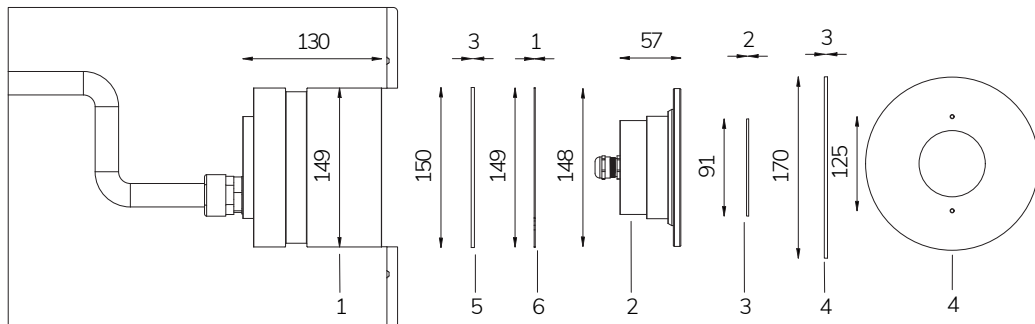

Technical drawing (mm)

Accessories

OC TRANSM. WITH R. C. Cod. 4493000000 € - p. 142	OC TRANSM. WITH BUT. Cod. 4493000064 € - p. 142	300 VA IP65 TRANSF. Cod. 0321170011 € - p. 150	100 VA IP65 TRANSF. Cod. 0316170011 € - p. 150	STAINLESS STEEL FLANGE Cod. TKL230002074C € - p. 162	OPTICAL DIFFUSER Cod. TKRVT2345 € - p. 160	CABLE 2X1.5 Cod. 9003050012 € - p. 150
LARGE IP68 KIT Cod. 1600010100 € - p. 152	CONNECTOR M-F IP68 Cod. 5300788705 € - p. 152	PERLA NICHE Cod. 5500008702 € - p. 155