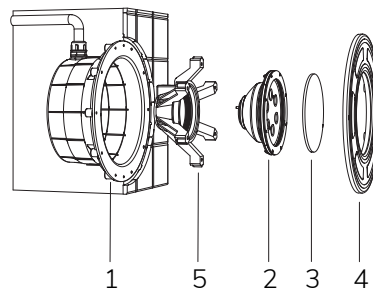

- 1 NICHE
- 2 LAMP
- 3 OPTICAL DIFFUSER
- 4 FRONT FLANGE
- 5 LAMP HOLDER RING