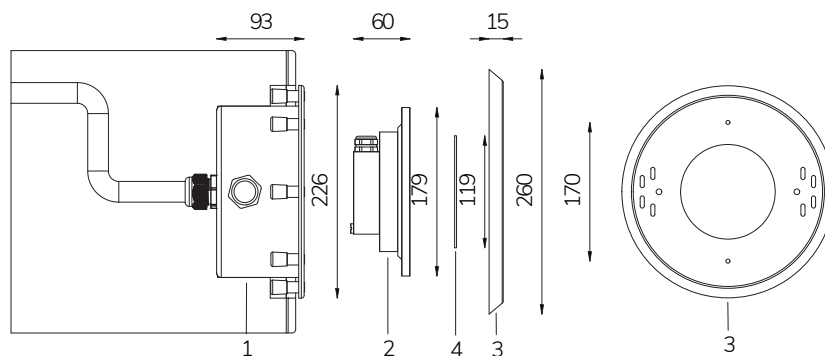

Technical drawing (mm)

Accessories

100 VA IP65 TRANSF.
Cod. 0316170011
€ -
p. 150

300 VA IP65 TRANSF.
Cod. 0321170011
€ -
p. 150

CABLE 2X1.5
Cod. 9003050012
€ -
p. 150

OPTICAL DIFFUSER
Cod. TKRVT2331
€ -
p. 160

LARGE IP68 KIT
Cod. 1600010100
€ -
p. 152