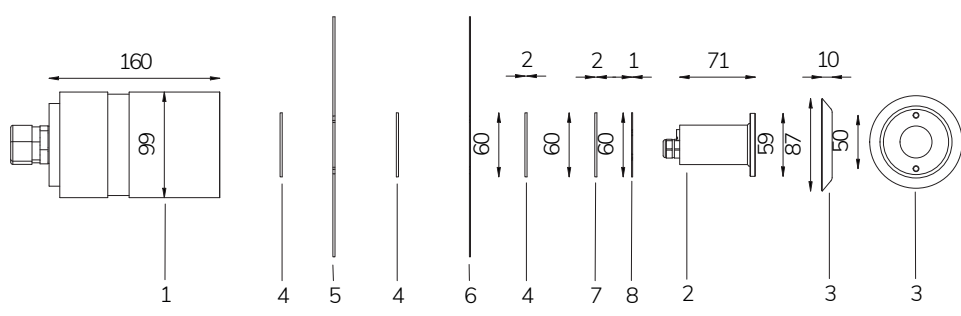

Technical drawing (mm)

Accessories

- **100 VA IP65 TRANSF.**
  Cod. 0316170011
  € -
  p. 150
- **300 VA IP65 TRANSF.**
  Cod. 0321170011
  € -
  p. 150
- **STAINLESS STEEL FLANGE**
  Cod. 230002114C
  € -
  p. 163
- **CABLE 2 X 0.75**
  Cod. 9003030012
  € -
  p. 150
- **SMALL IP68 KIT**
  Cod. 1600020100
  € -
  p. 152
- **CONNECTOR M-F IP68**
  Cod. 5300780000
  € -
  p. 152
- **WATERTIGHT NICHE**
  Cod. 5521008700
  € -
  p. 157

NICHE SEAL KEY
Cod. 230002095
€ -
p. 156