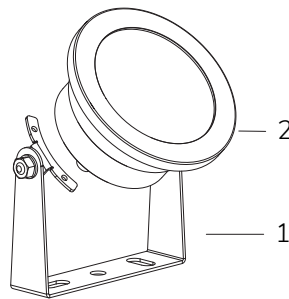

- 1 MOUNTING BRACKET
- 2 LAMP