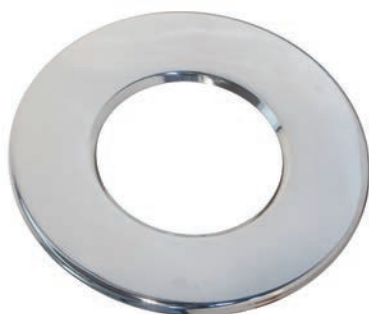

With Optical Diffuser

Par 56 Flange

Front flanges in polished AISI316L stainless steel for Par56 underwater projector. Replaces the front flange in PVC.

Code	€
48043723 31	-