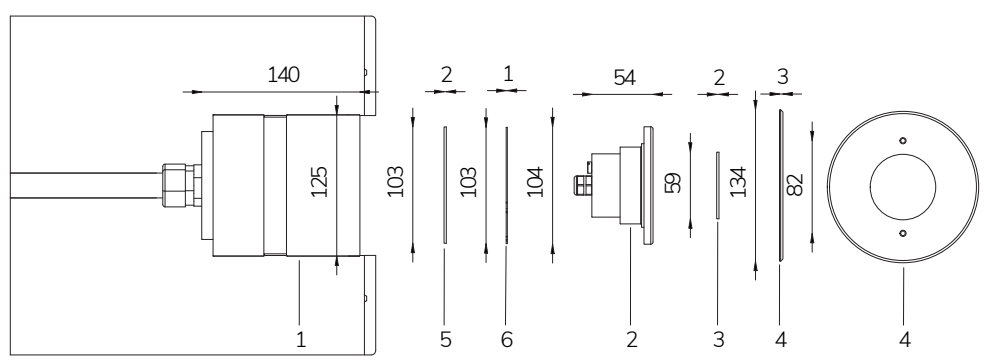

Technical drawing (mm)

Accessories

- **100 VA IP65 TRANSF.**
  Cod. 0316170011
  € -
  p. 150
- **300 VA IP65 TRANSF.**
  Cod. 0321170011
  € -
  p. 150
- **ST. STEEL FLANGE**
  Cod. TKL230002099C
  € -
  p. 163
- **OPTICAL DIFFUSER**
  Cod. TK230002102
  € -
  p. 160
- **CABLE 2X1.5**
  Cod. 9003050012
  € -
  p. 150
- **LARGE IP68 KIT**
  Cod. 1600010100
  € -
  p. 152
- **CONNECTOR M-F IP68**
  Cod. 5300788705
  € -
  p. 152
- **WATERTIGHT NICHE**
  Cod. 5521018700
  € -
  p. 156
- **NICHE SEAL KEY**
  Cod. 230002095
  € -
  p. 156