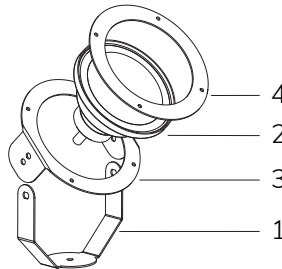

- 1 MOUNTING BRACKET
- 2 LAMP
- 3 LAMP SUPPORT
- 4 SUPPORT RING