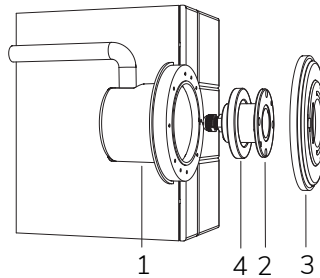

- 1 NICHE
- 2 LAMP
- 3 FRONT FLANGE
- 4 THREADED LAMP HOLDER RING