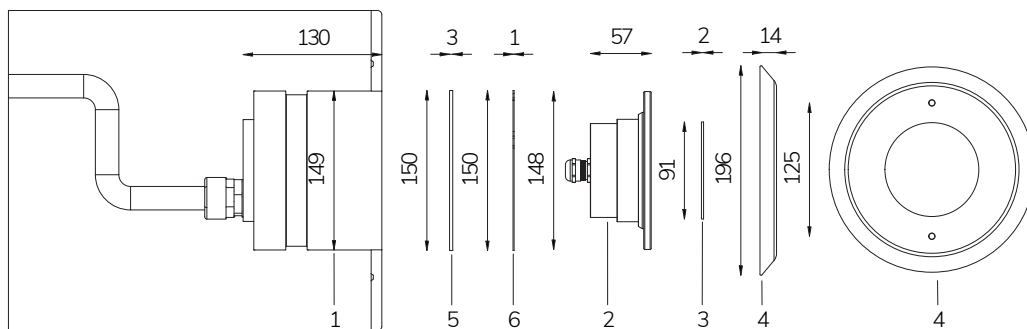

Technical drawing (mm)

Accessories

100 VA IP65 TRANSF.
Cod. 0316170011
€ -
p. 150

300 VA IP65 TRANSF.
Cod. 0321170011
€ -
p. 150

STAINLESS STEEL FLANGE
Cod. TKL230002071C
€ -
p. 162

OPTICAL DIFFUSER
Cod. TKRVT2345
€ -
p. 160

CABLE 2X1.5
Cod. 9003050012
€ -
p. 150

LARGE IP68 KIT
Cod. 1600010100
€ -
p. 152

CONNECTOR M-F IP68
Cod. 5300788705
€ -
p. 152

PERLA NICHE
Cod. 5500008702
€ -
p. 155