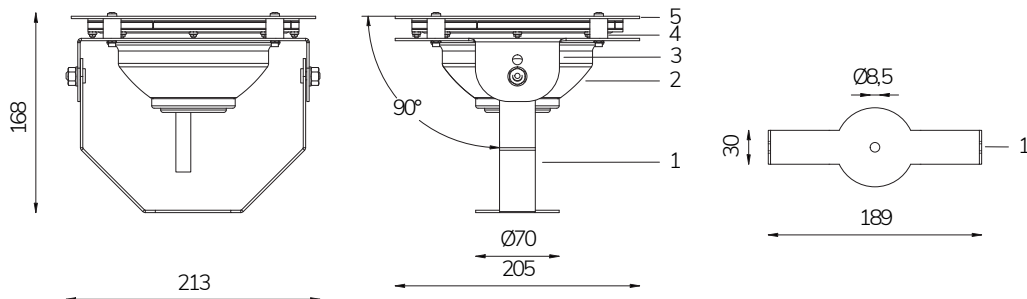

Technical drawing (mm)

Accessories

100 VA IP65 TRANSF.
Cod. 0316170011
€ -
p. 150

300 VA IP65 TRANSF.
Cod. 0321170011
€ -
p. 150

CABLE 2 X 6
Cod. 9003120012
€ -
p. 150

JOINT IP68
Cod. 5395000000
€ -
p. 151

KIT IP68 LARGE
Cod. 1600010100
€ -
p. 152

SWIVEL BRACKET
Cod. 3039000000
€ -
p. 164