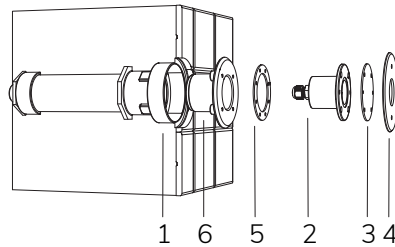

- **1** WALL ADAPTER
- **2** LAMP
- **3** OPTICAL DIFFUSER
- **4** FRONT FLANGE
- **5** GASKET
- **6** INLET FITTING