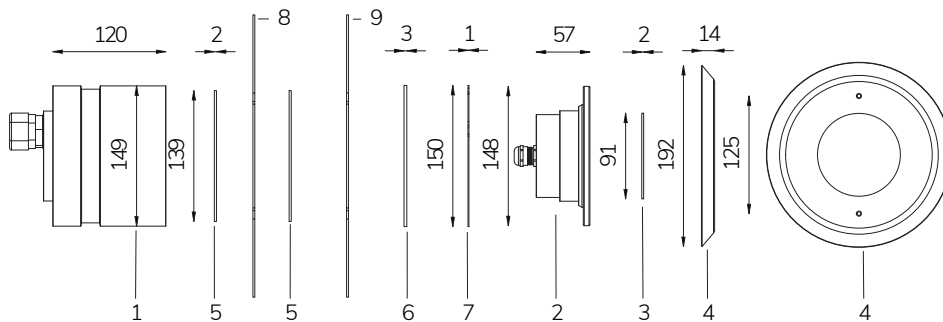

Technical drawing (mm)

Accessories

 100 VA IP65 TRANSF. Cod. 0316170011 € - p. 150	 300 VA IP65 TRANSF. Cod. 0321170011 € - p. 150	 DMX BOX Cod. 33161801 € - p. 144	 R. C. FOR DMX BOX Cod. 4494000004 € - p. 144	 STICK KE2 Cod. 29091306 € - p. 146	 STICK DE3 Cod. 29090306 € - p. 146	 STAINLESS STEEL FLANGE Cod. TKL230002071C € - p. 162
 OPTICAL DIFFUSER Cod. TKRVT2345 € - p. 160	 CABLE 5 X 1 Cod. 9012040012 € - p. 150	 LARGE IP68 KIT Cod. 1600010100 € - p. 152	 CONNECTOR M-F IP68 Cod. 5300788700 € - p. 152	 PERLA NICHE Cod. 5500008702 € - p. 155