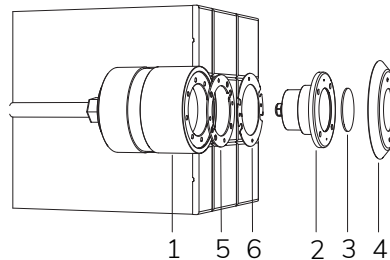

- 1 NICHE
- 2 LAMP
- 3 OPTICAL DIFFUSER
- 4 FRONT FLANGE
- 5 STAINLESS STEEL SPACER
- 6 PLEXY SPACER

LED pool lamp with RGBW variable colour , ideal for small and medium pools. PLC controlled. The niche included contains space to collect the cable for maintenance. For panel and reinforced concrete with tiles or pool liner.