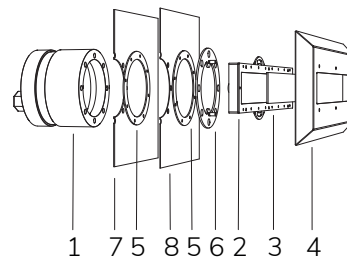

- 1 NICHE
- 2 LAMP
- 3 OPTICAL DIFFUSER
- 4 FRONT FLANGE
- 5 GASKET
- 6 FIXING RING
- 7 PANEL
- 8 POOL LINER