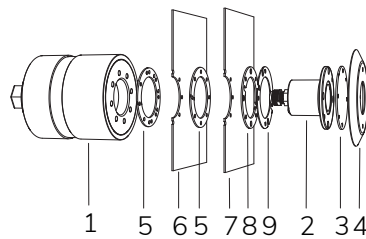

Magic Sub RGBW with watertight niche

- 12 V AC
- 13 m
- 17 W / 23 VA
- CL III
- AISI 316L STEEL
- GLASS
- IP 68
- DMX 512
- RGBW
- 5 - 10

LED pool lamp with RGBW variable colour, ideal for small pools, jacuzzi areas and steps. Controlled by DMX 512 signal. The niche included contains space to collect the cable for maintenance. For panel and reinforced concrete with tiles or pool liner.

- 1 NICHE
- 2 LAMP
- 3 OPTICAL DIFFUSER
- 4 FRONT FLANGE
- 5 GASKET
- 6 PANEL
- 7 POOL LINER
- 8 STAINLESS STEEL SPACER
- 9 PLEXY SPACER