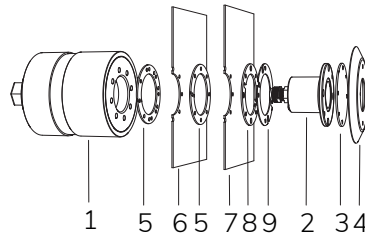

- 1 NICHE
- 2 LAMP
- 3 OPTICAL DIFFUSER
- 4 FRONT FLANGE
- 5 GASKET
- 6 PANEL
- 7 POOL LINER
- 8 STAINLESS STEEL SPACER
- 9 PLEXY SPACER

LED pool lamp with RGBW variable colour, ideal for small pools, jacuzzi areas and steps. PLC controlled. The niche included contains space to collect the cable for maintenance. For panel and reinforced concrete with tiles or pool liner.