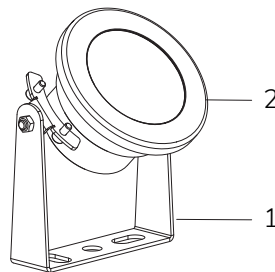

Mini Perla Fountain RGBW

- 12 V AC 11 m 22 W / 28 VA
- CL III AISI 316L STEEL GLASS
- IP 68 DMX 512 RGBW

LED lamp for fountains with variable RGBW colour, ideal for medium and small installations. Controlled with DMX 512 signal. Available with various lenses to illuminate pools or different water jets. With the orientable bracket installation in any position is possible.

- 1 MOUNTING BRACKET
- 2 LAMP