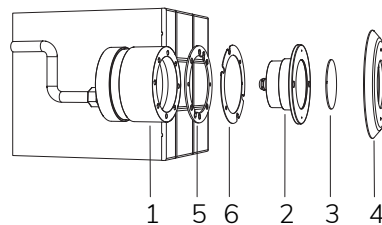

- 1 NICHE
- 2 LAMP
- 3 OPTICAL DIFFUSER
- 4 FRONT FLANGE
- 5 STAINLESS STEEL SPACER
- 6 PLEXY SPACER

LED pool lamp with RGBW variable colour, ideal for medium pools. PLC controlled. The niche included contains space to collect the cable for maintenance. For panel and reinforced concrete with tiles or pool liner.