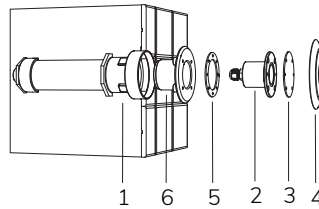

- 1 WALL ADAPTER
- 2 LAMP
- 3 OPTICAL DIFFUSER
- 4 FRONT FLANGE
- 5 GASKET
- 6 INLET FITTING