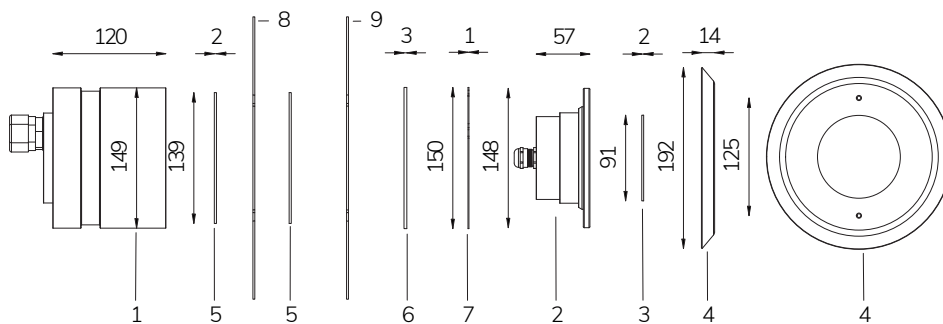

Technical drawing (mm)

Accessories

100 VA IP65 TRANSF.
Cod. 0316170011
€ -
p. 150

300 VA IP65 TRANSF.
Cod. 0321170011
€ -
p. 150

STAINLESS STEEL FLANGE
Cod. TKL230002071C
€ -
p. 162

OPTICAL DIFFUSER
Cod. TKRVT2345
€ -
p. 160

CABLE 2X1.5
Cod. 9003050012
€ -
p. 150

LARGE IP68 KIT
Cod. 1600010100
€ -
p. 152

CONNECTOR M-F IP68
Cod. 5300788705
€ -
p. 152

PERLA NICHE
Cod. 5500008702
€ -
p. 155