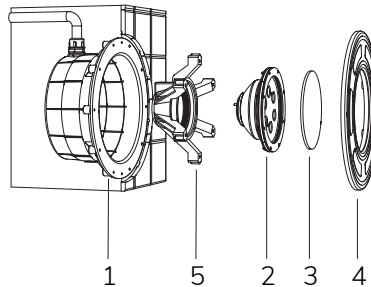

- 1 NICHE
- 2 LAMP
- 3 OPTICAL DIFFUSER
- 4 FRONT FLANGE
- 5 LAMP HOLDER RING