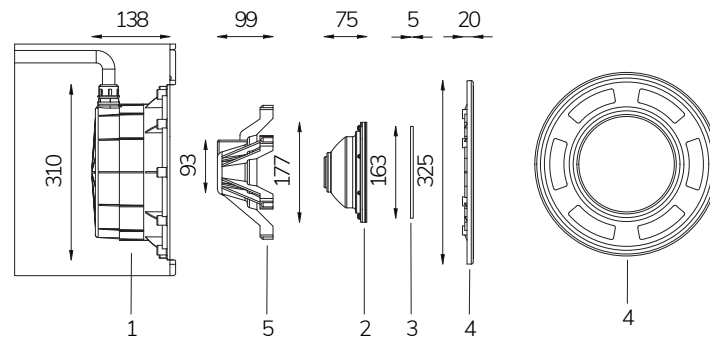

Technical drawing (mm)

Accessories

100 VA IP65 TRANSF.
Cod. 0316170011
€ -
p. 150

300 VA IP65 TRANSF.
Cod. 0321170011
€ -
p. 150

ST. STEEL FLANGE
Cod. 48043723 31
€ -
p. 160

CABLE 2 X 6
Cod. 9003120012
€ -
p. 150

ISOLATION KIT
Cod. 4000370520
€ -
p. 153

IP68 JOINT
Cod. 5395000000
€ -
p. 151

LARGE IP68 KIT
Cod. 1600010100
€ -
p. 152

OPTICAL DIFFUSER
Cod. TKRVT2329
€ -
p. 160

PROJECTOR EX 300 W
Cod. 0070000009
€ -
p. 153