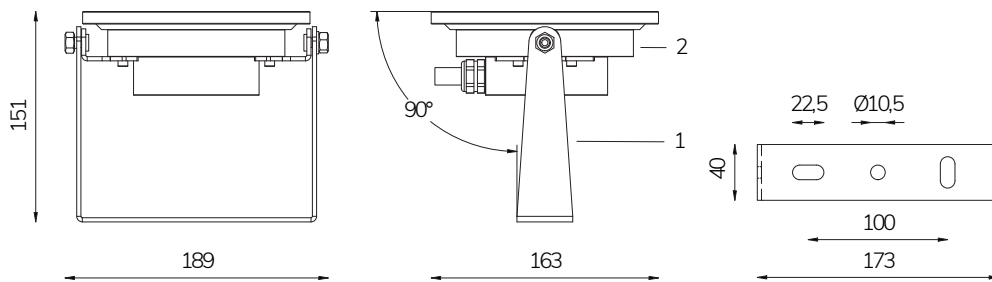

Technical drawing (mm)

Accessories

DMX BOX Cod. 33161801 € - p. 144	R. C. FOR DMX BOX Cod. 4494000004 € - p. 144	STICK KE2 Cod. 29091306 € - p. 146	STICK DE3 Cod. 29090306 € - p. 146	SLESA UE8 Cod. 29161306 € - p. 147	100 VA IP65 TRANSF. Cod. 0316170011 € - p. 150	300 VA IP65 TRANSF. Cod. 0321170011 € - p. 150
CABLE 5 X 1 Cod. 9012040012 € - p. 150	JOINT IP68 Cod. 5395000000 € - p. 151	"Y" JOINT IP68 Cod. 5395410000 € - p. 151	KIT IP68 LARGE Cod. 1600010100 € - p. 152	SWIVEL BRACKET Cod. 3053000000 € - p. 164