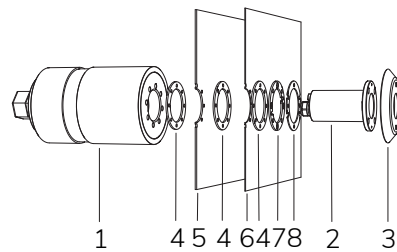

- 1 NICHE
- 2 LAMP
- 3 FRONT FLANGE
- 4 GASKET
- 5 PANEL
- 6 POOL LINER
- 7 STAINLESS STEEL SPACER
- 8 PLEXY SPACER

LED pool lamp with RGBW variable colour, ideal for small pools, jacuzzi areas and steps. Controlled by DMX 512 signal. The niche included contains space to collect the cable for maintenance. For panel and reinforced concrete with tiles or pool liner.