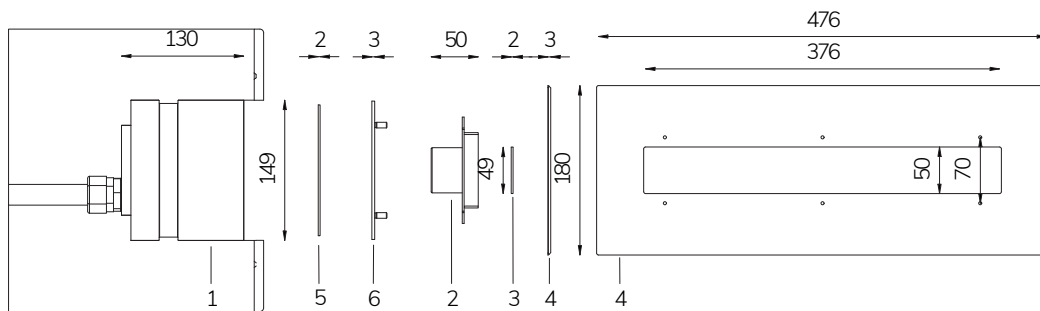

Technical drawing (mm)

Accessories

OC TRANSM. WITH R. C. Cod. 4493000000 € - p. 142	OC TRANSM. WITH BUT. Cod. 4493000064 € - p. 142	300 VA IP65 TRANSF. Cod. 0321170011 € - p. 150	100 VA IP65 TRANSF. Cod. 0316170011 € - p. 150	STAINLESS STEEL FLANGE Cod. TKL230002053C € - p. 162	OPTICAL DIFFUSER Cod. TKRVT2339 € - p. 159	CABLE 2X1.5 Cod. 9003050012 € - p. 150
LARGE IP68 KIT Cod. 1600010100 € - p. 152	CONNECTOR M-F IP68 Cod. 5300788705 € - p. 152	MAGIC LINEA NICHE Cod. 5500004502 € - p. 156