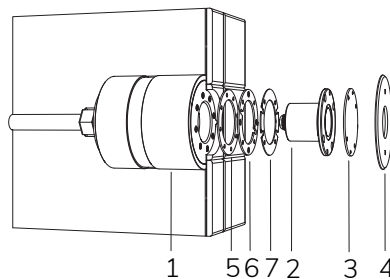

- 1 NICHE
- 2 LAMP
- 3 OPTICAL DIFFUSER
- 4 FRONT FLANGE
- 5 GASKET
- 6 STAINLESS STEEL SPACER
- 7 PLEXY SPACER