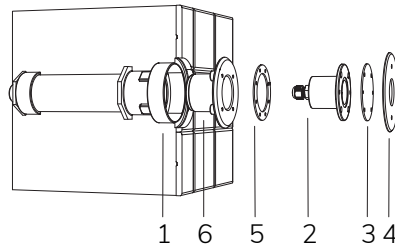

- 1 WALL ADAPTER
- 2 LAMP
- 3 OPTICAL DIFFUSER
- 4 FRONT FLANGE
- 5 GASKET
- 6 INLET FITTING