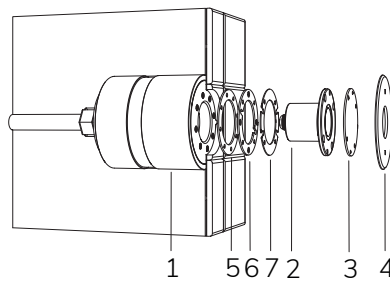

- 1 NICHE
- 2 LAMP
- 3 OPTICAL DIFFUSER
- 4 FRONT FLANGE
- 5 GASKET
- 6 STAINLESS STEEL SPACER
- 7 PLEXY SPACER

LED pool lamp with RGBW variable colour, ideal for small pools, jacuzzi areas and steps. PLC controlled. The niche included contains space to collect the cable for maintenance. For recess installation in reinforced concrete with tiles or pool liner.