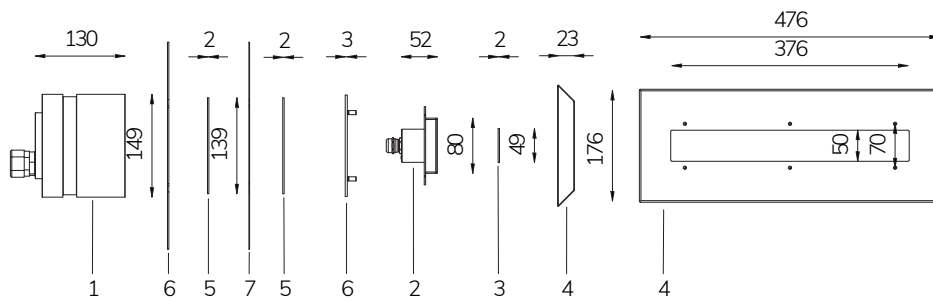

Technical drawing (mm)

Accessories

100 VA IP65 TRANSF.
Cod. 0316170011
€ -
p. 150

300 VA IP65 TRANSF.
Cod. 0321170011
€ -
p. 150

STAINLESS STEEL FLANGE
Cod. TKL230002051C
€ -
p. 162

OPTICAL DIFFUSER
Cod. TKRVT2339
€ -
p. 159

CABLE 2X1.5
Cod. 9003050012
€ -
p. 150

LARGE IP68 KIT
Cod. 1600010100
€ -
p. 152

CONNECTOR M-F IP68
Cod. 5300788705
€ -
p. 152

MAGIC LINEA NICHE
Cod. 5500004502
€ -
p. 156