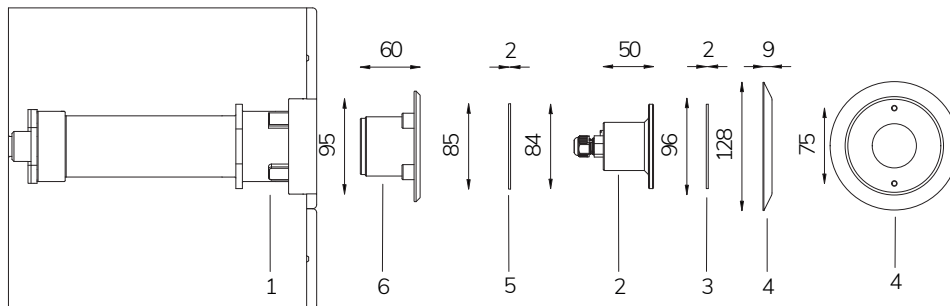

Technical drawing (mm)

Accessories

100 VA IP65 TRANSF.
Cod. 0316170011
€ -
p. 150

300 VA IP65 TRANSF.
Cod. 0321170011
€ -
p. 150

DMX BOX
Cod. 33161801
€ -
p. 144

R. C. FOR DMX BOX
Cod. 4494000004
€ -
p. 144

STICK KE2
Cod. 29091306
€ -
p. 146

STICK DE3
Cod. 29090306
€ -
p. 146

STAINLESS STEEL FLANGE
Cod. 27100023 03
€ -
p. 161

OPTICAL DIFFUSER
Cod. TKRVT2346
€ -
p. 160

CABLE 5 X 0.50
Cod. TKRCV2106
€ -
p. 150

WALL ADAPTER
Cod. 0330080017
€ -
p. 159

INLET FITTING
Cod. 0210000018
€ -
p. 155