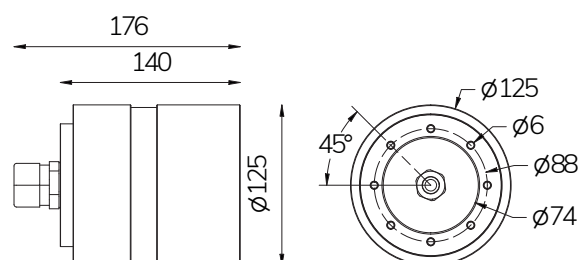

Technical indications (mm)