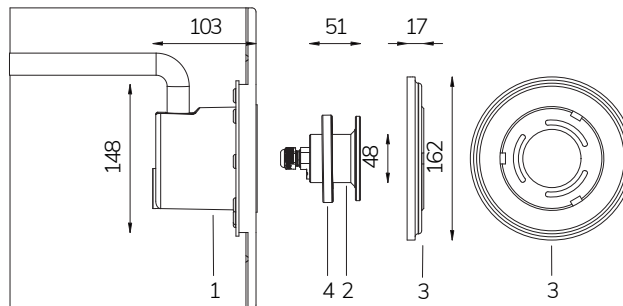

Technical drawing (mm)

Accessories

OC TRANSM. WITH R. C. Cod. 4493000000 € - p. 142	OC TRANSM. WITH BUT. Cod. 4493000064 € - p. 142	300 VA IP65 TRANSF. Cod. 0321170011 € - p. 150	100 VA IP65 TRANSF. Cod. 0316170011 € - p. 150	SMALL IP68 KIT Cod. 1600020100 € - p. 152	CABLE 2 X 0.75 Cod. 9003030012 € - p. 150	NICHE Cod. 0340134009 € - p. 154