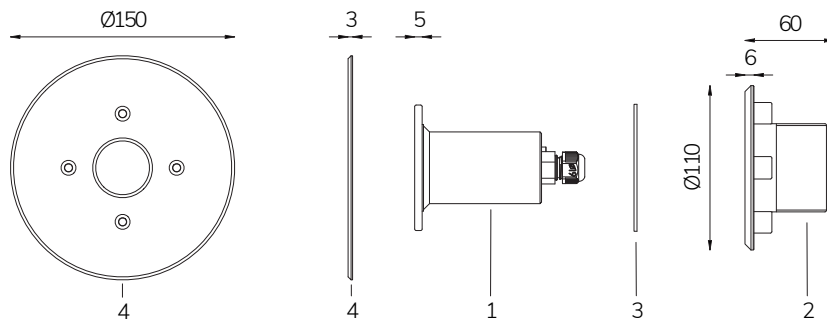

Technical drawing (mm)

Accessories

OC TRANSM. WITH R. C.
Cod. 4493000000
€ -
p. 142

OC TRANSM. WITH BUT.
Cod. 4493000064
€ -
p. 142

100 VA IP65 TRANSF.
Cod. 0316170011
€ -
p. 150

300 VA IP65 TRANSF.
Cod. 0321170011
€ -
p. 150

CABLE 2 X 0.75
Cod. 9003030012
€ -
p. 150

CONNECTOR M-F IP68
Cod. 5300780000
€ -
p. 152

KIT IP68 LARGE
Cod. 1600010100
€ -
p. 152