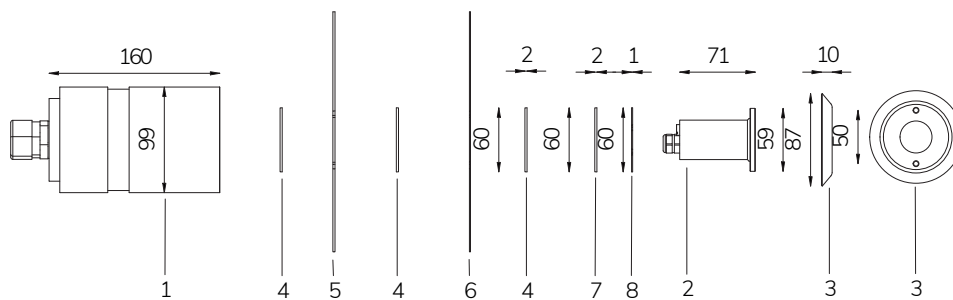

Technical drawing (mm)

Accessories

100 VA IP65 TRANSF.
Cod. 0316170011
€ -
p. 150

300 VA IP65 TRANSF.
Cod. 0321170011
€ -
p. 150

DMX BOX
Cod. 33161801
€ -
p. 144

R. C. FOR DMX BOX
Cod. 4494000004
€ -
p. 144

STICK KE2
Cod. 29091306
€ -
p. 146

STICK DE3
Cod. 29090306
€ -
p. 146

STAINLESS STEEL FLANGE
Cod. 230002114C
€ -
p. 163

CABLE 5 X 0.50
Cod. TKRCV2106
€ -
p. 150

SMALL IP68 KIT
Cod. 1600020100
€ -
p. 152

CONNECTOR M-F IP68
Cod. 5300788700
€ -
p. 152

WATERTIGHT NICHE
Cod. 5521008700
€ -
p. 157

NICHE SEAL KEY
Cod. 230002095
€ -
p. 156