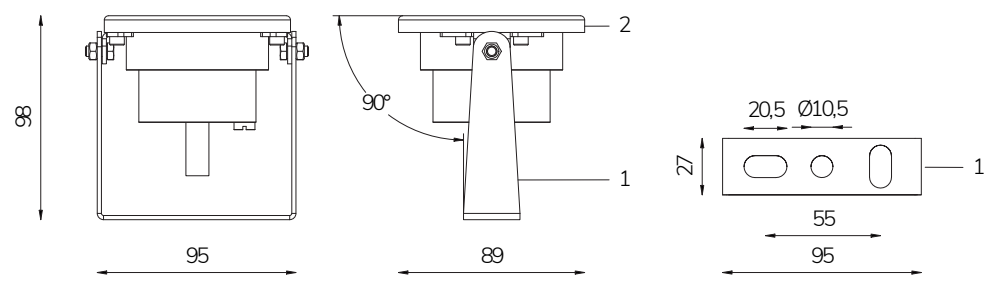

Technical drawing (mm)

Accessories

OC TRANSM. WITH R. C. Cod. 4493000000 € - p. 142	OC TRANSM. WITH BUT. Cod. 4493000064 € - p. 142	100 VA IP65 TRANSF. Cod. 0316170011 € - p. 150	300 VA IP65 TRANSF. Cod. 0321170011 € - p. 150	CABLE 2X1.5 Cod. 9003050012 € - p. 150	JOINT IP68 Cod. 5395000000 € - p. 151	KIT IP68 SMALL Cod. 1600020100 € - p. 152