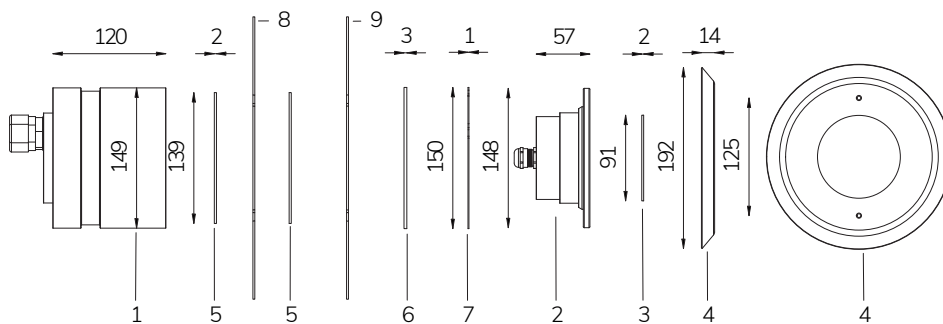

Technical drawing (mm)

Accessories

OC TRANSM. WITH R. C.
Cod. 4493000000
€ -
p. 142

OC TRANSM. WITH BUT.
Cod. 4493000064
€ -
p. 142

300 VA IP65 TRANSF.
Cod. 0321170011
€ -
p. 150

100 VA IP65 TRANSF.
Cod. 0316170011
€ -
p. 150

STAINLESS STEEL FLANGE
Cod. TKL230002071C
€ -
p. 162

OPTICAL DIFFUSER
Cod. TKRVT2345
€ -
p. 160

CABLE 2X1.5
Cod. 9003050012
€ -
p. 150

LARGE IP68 KIT
Cod. 1600010100
€ -
p. 152

CONNECTOR M-F IP68
Cod. 5300788705
€ -
p. 152

PERLA NICHE
Cod. 5500008702
€ -
p. 155