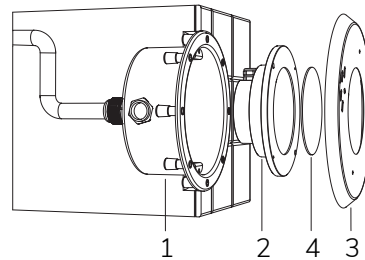

- 1 WIBRE NICHE
- 2 LAMP
- 3 FRONT FLANGE
- 4 OPTICAL DIFFUSER

LED pool lamp with RGBW variable colour, ideal for large pools. Controlled by DMX 512 signal. The dimensions and the flange provided make it possible to install as a replacement for 300W Par 56 halogen lamps in a Wibre projector.