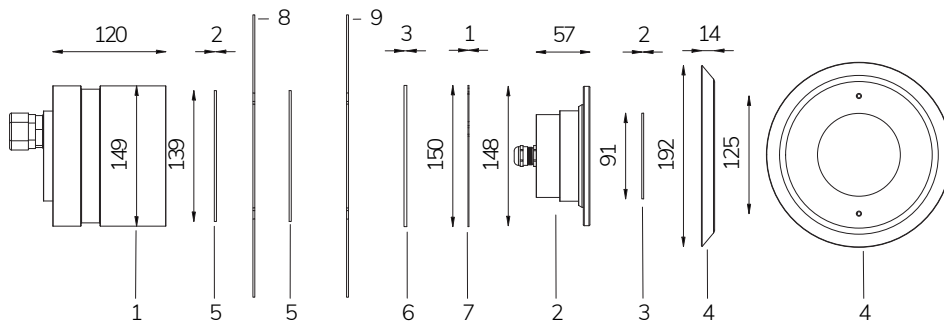

Technical drawing (mm)

Accessories

100 VA IP65 TRANSF.
Cod. 0316170011
€ -
p. 150

300 VA IP65 TRANSF.
Cod. 0321170011
€ -
p. 150

POM-C FLANGE
Cod. TKRML2421
€ -
p. 162

OPTICAL DIFFUSER
Cod. TKRVT2345
€ -
p. 160

CABLE 2X1.5
Cod. 9003050012
€ -
p. 150

LARGE IP68 KIT
Cod. 1600010100
€ -
p. 152

CONNECTOR M-F IP68
Cod. 5300788705
€ -
p. 152

PERLA NICHE
Cod. 5500008702
€ -
p. 155