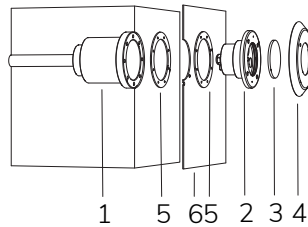

- 1 NICHE
- 2 LAMP
- 3 OPTICAL DIFFUSER
- 4 FRONT FLANGE
- 5 GASKET
- 6 POOL LINER

LED pool lamp with RGBW variable colour, ideal for small and medium pools. PLC controlled. Niche included with small dimensions. For panel and reinforced concrete with tiles or pool liner.