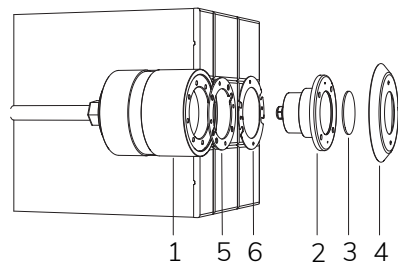

- 1 NICHE
- 2 LAMP
- 3 OPTICAL DIFFUSER
- 4 FRONT FLANGE
- 5 STAINLESS STEEL SPACER
- 6 PLEXY SPACER