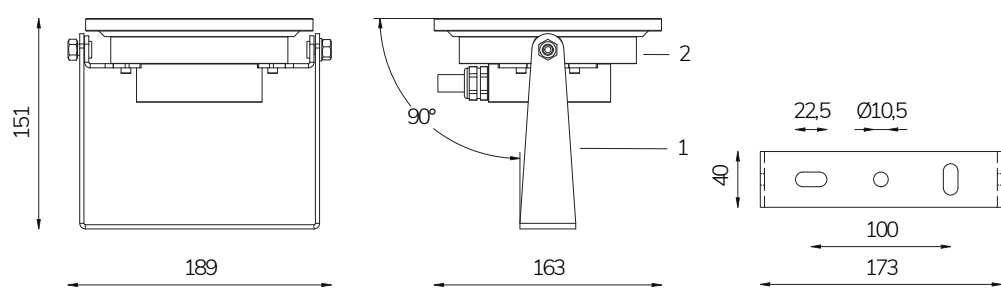

Technical drawing (mm)

Accessories

OC TRANSM. WITH R. C. Cod. 4493000000 € - p. 142	OC TRANSM. WITH BUT. Cod. 4493000064 € - p. 142	100 VA IP65 TRANSF. Cod. 0316170011 € - p. 150	300 VA IP65 TRANSF. Cod. 0321170011 € - p. 150	CABLE 2X1.5 Cod. 9003050012 € - p. 150	JOINT IP68 Cod. 5395000000 € - p. 151	KIT IP68 LARGE Cod. 1600010100 € - p. 152