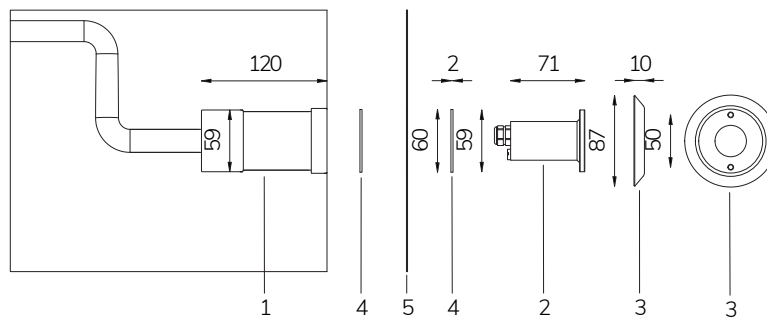

Technical drawing (mm)

Accessories

100 VA IP65 TRANSF.
Cod. 0316170011
€ -
p. 150

300 VA IP65 TRANSF.
Cod. 0321170011
€ -
p. 150

PVC FLANGE
Cod. TKRML2467
€ -
p. 163

CABLE 2 X 0.75
Cod. 9003030012
€ -
p. 150

SMALL NICHE
Cod. 5521008600
€ -
p. 158