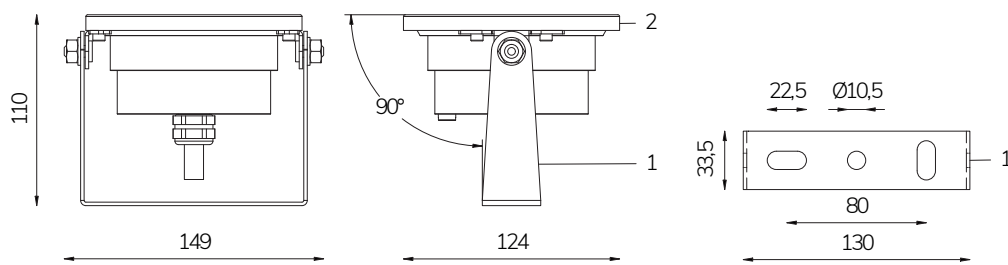

Technical drawing (mm)

Accessories

OC TRANSM. WITH R. C.
Cod. 4493000000
€ -
p. 142

OC TRANSM. WITH BUT.
Cod. 4493000064
€ -
p. 142

100 VA IP65 TRANSF.
Cod. 0316170011
€ -
p. 150

300 VA IP65 TRANSF.
Cod. 0321170011
€ -
p. 150

CABLE 2X1.5
Cod. 9003050012
€ -
p. 150

JOINT IP68
Cod. 5395000000
€ -
p. 151

KIT IP68 LARGE
Cod. 1600010100
€ -
p. 152