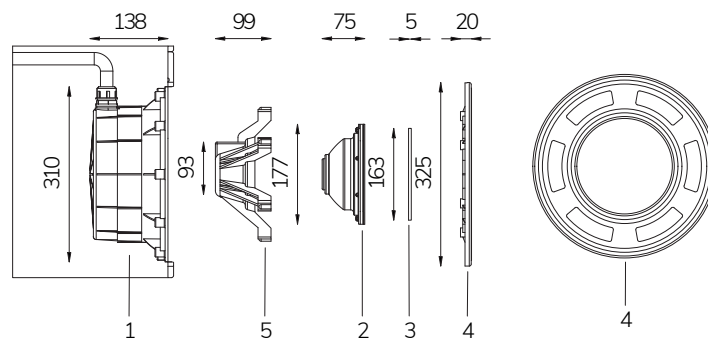

Technical drawing (mm)

Accessories

100 VA IP65 Transf.
Cod. 0316170011
€ -
p. 150

300 VA IP65 Transf.
Cod. 0321170011
€ -
p. 150

ST. STEEL FLANGE
Cod. 48043723 31
€ -
p. 160

ISOLATION KIT
Cod. 4000370520
€ -
p. 153

CABLE 2 X 6
Cod. 9003120012
€ -
p. 150

IP68 JOINT
Cod. 5395000000
€ -
p. 151

LARGE IP68 kit
Cod. 1600010100
€ -
p. 152

OPTICAL DIFFUSER
Cod. TKRVT2329
€ -
p. 160

PROJECTOR EX 300 W
Cod. 0070000009
€ -
p. 153