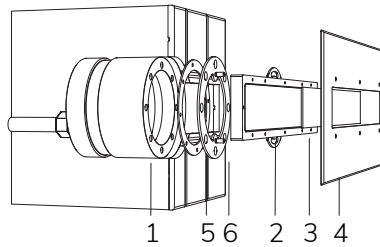

FIX

Magic Linea In

- 12 V AC 14 m 42 W / 56 VA
- CL III AISI 316L STEEL GLASS
- IP 68 20 - 25

Fixed colour LED lamp for pool, ideal for medium size pools. The niche included contains space to collect the cable for maintenance. For recess installation in reinforced concrete with tiles or pool liner.