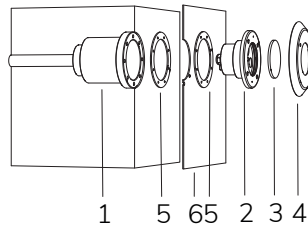

- 1 NICHE
- 2 LAMP
- 3 OPTICAL DIFFUSER
- 4 FRONT FLANGE
- 5 STAINLESS STEEL SPACER
- 6 PLEXY SPACER

Fixed colour LED lamp for pool, ideal for medium and small pools. Niche included with small dimensions. For panel and reinforced concrete with tiles or pool liner.