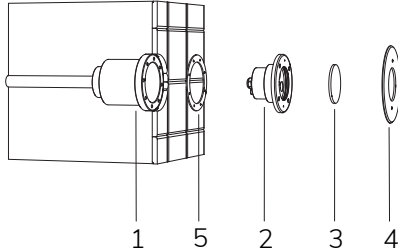

- 1 NICHE
- 2 LAMP
- 3 OPTICAL DIFFUSER
- 4 FRONT FLANGE
- 5 GASKET

Fixed colour LED lamp for pool, ideal for medium and small pools. Niche included with small dimensions. For recess installation in reinforced concrete with tiles or pool liner.