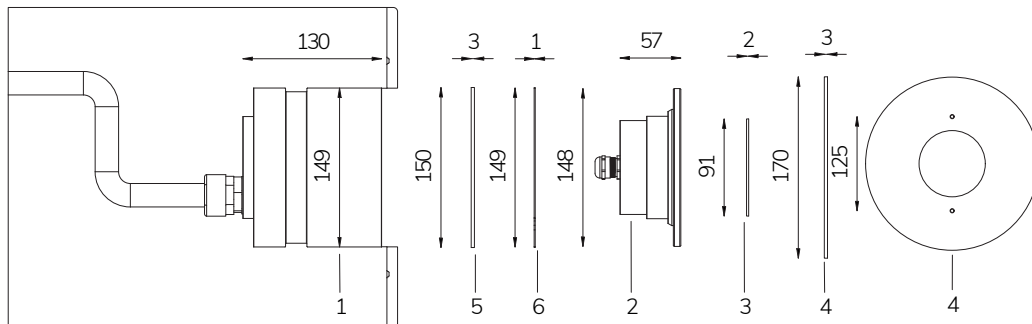

Technical drawing (mm)

Accessories

100 VA IP65 TRANSF.
Cod. 0316170011
€ -
p. 150

300 VA IP65 TRANSF.
Cod. 0321170011
€ -
p. 150

STAINLESS STEEL FLANGE
Cod. TKL230002074C
€ -
p. 162

OPTICAL DIFFUSER
Cod. TKRVT2345
€ -
p. 160

CABLE 2X1.5
Cod. 9003050012
€ -
p. 150

LARGE IP68 KIT
Cod. 1600010100
€ -
p. 152

CONNECTOR M-F IP68
Cod. 5300788705
€ -
p. 152

PERLA NICHE
Cod. 5500008702
€ -
p. 155