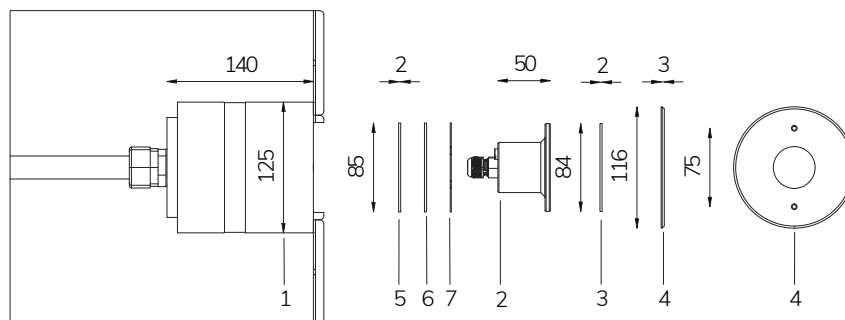

Technical drawing (mm)

Accessories

OC TRANSM. WITH R. C.
Cod. 4493000000
€ -
p. 142

OC TRANSM. WITH BUT.
Cod. 4493000064
€ -
p. 142

300 VA IP65 TRANSF.
Cod. 0321170011
€ -
p. 150

100 VA IP65 TRANSF.
Cod. 0316170011
€ -
p. 150

ST. STEEL FLANGE
Cod. TKL230002035S
€ -
p. 161

OPTICAL DIFFUSER
Cod. TKRVT2346
€ -
p. 160

CABLE 2 X 0.75
Cod. 9003030012
€ -
p. 150

SMALL IP68 KIT
Cod. 1600020100
€ -
p. 152

CONNECTOR M-F IP68
Cod. 5300780000
€ -
p. 152

MINI SUB NICHE
Cod. 5596000000
€ -
p. 158

NICHE SEAL KEY
Cod. 230002095
€ -
p. 156