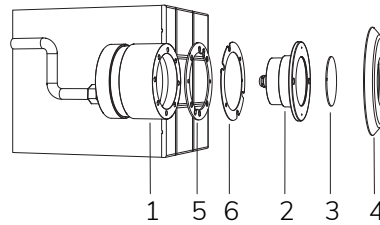

- 1 NICHE
- 2 LAMP
- 3 OPTICAL DIFFUSER
- 4 FRONT FLANGE
- 5 STAINLESS STEEL SPACER
- 6 PLEXY SPACER

LED pool lamp with RGBW variable colour, ideal for medium pools. Controlled by DMX 512 signal. The niche included contains space to collect the cable for maintenance. For panel and reinforced concrete with tiles or pool liner.