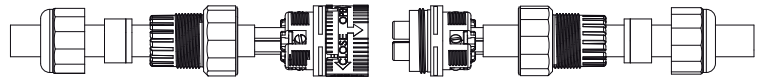

Technical indications

Ip68 Joints Kit For Cable

Kit for IP68 watertight junction of 5 x 1.5 cables (LARGE) and 5x0.5 cables (SMALL).

Contains:

5 x Red Fastons for the electrical junction,

5 x Heat shrink resin tubings for 5 cables