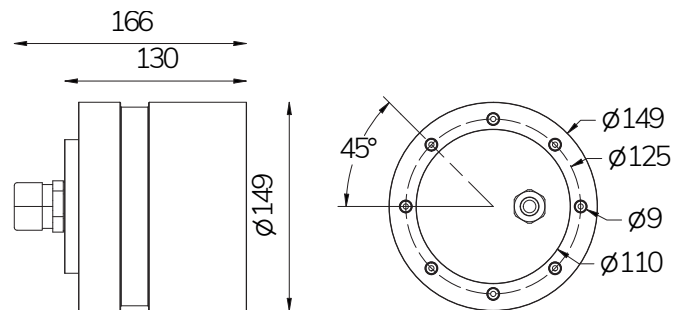

Technical indications (mm)