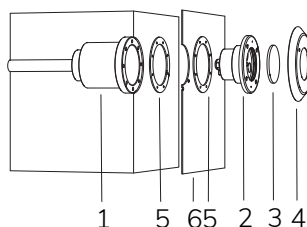

- 1 NICHE
- 2 LAMP
- 3 OPTICAL DIFFUSER
- 4 FRONT FLANGE
- 5 GASKET
- 6 POOL LINER

LED pool lamp with RGBW variable colour , ideal for small and medium pools. Controlled by DMX 512 signal. Niche included with small dimensions. For panel and reinforced concrete with tiles or pool liner.