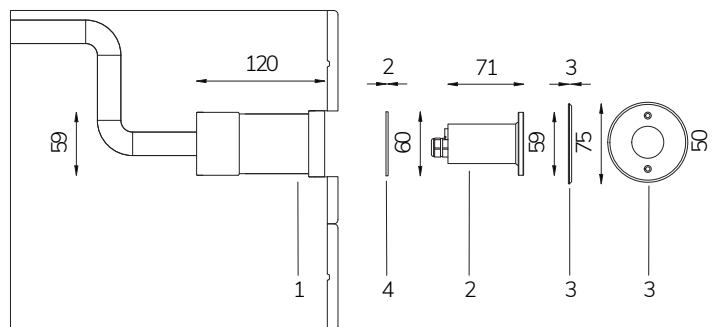

Technical drawing (mm)

Accessories

100 VA IP65 TRANSF.
Cod. 0316170011
€ -
p. 150

300 VA IP65 TRANSF.
Cod. 0321170011
€ -
p. 150

STAINLESS STEEL FLANGE
Cod. TKL23002113C
€ -
p. 163

CABLE 2 X 0.75
Cod. 9003030012
€ -
p. 150

SMALL NICHE
Cod. 5521008600
€ -
p. 158