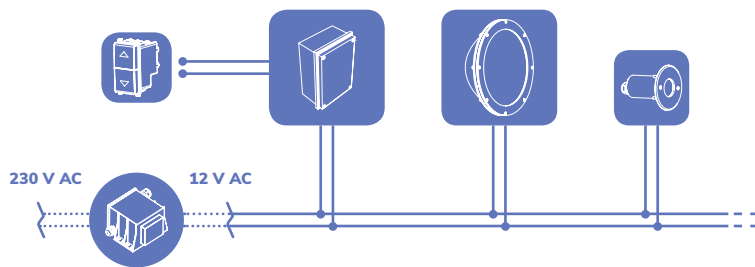

PLC with buttons wiring diagram