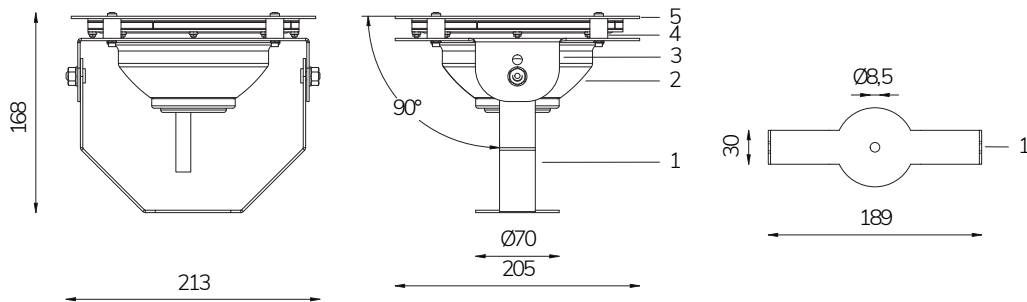

Technical drawing (mm)

Accessories

OC TRANSM. WITH R. C.
Cod. 4493000000
€ -
p. 142

OC TRANSM. WITH BUT.
Cod. 4493000064
€ -
p. 142

100 VA IP65 TRANSF.
Cod. 0316170011
€ -
p. 150

300 VA IP65 TRANSF.
Cod. 0321170011
€ -
p. 150

CABLE 2 X 6
Cod. 9003120012
€ -
p. 150

JOINT IP68
Cod. 5395000000
€ -
p. 151

KIT IP68 LARGE
Cod. 1600010100
€ -
p. 152

SWIVEL BRACKET
Cod. 3039000000
€ -
p. 164