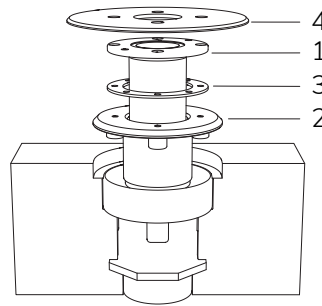

- 1 LAMP
- 2 INLET
- 3 GASKET
- 4 FRONT FLANGE