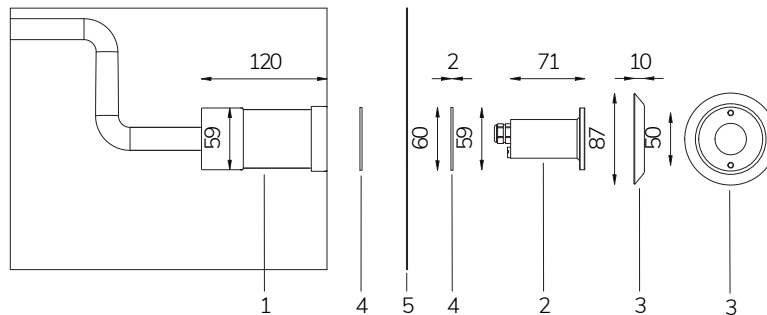

Technical drawing (mm)

Accessories

100 VA IP65 TRANSF.
Cod. 0316170011
€ -
p. 150

300 VA IP65 TRANSF.
Cod. 0321170011
€ -
p. 150

DMX BOX
Cod. 33161801
€ -
p. 144

R. C. FOR DMX BOX
Cod. 4494000004
€ -
p. 144

STICK KE2
Cod. 29091306
€ -
p. 146

STICK DE3
Cod. 29090306
€ -
p. 146

PVC FLANGE
Cod. TKRML2467
€ -
p. 163

CABLE 5 X 0.50
Cod. TKRCV2106
€ -
p. 150

SMALL NICHE
Cod. 5521008600
€ -
p. 158