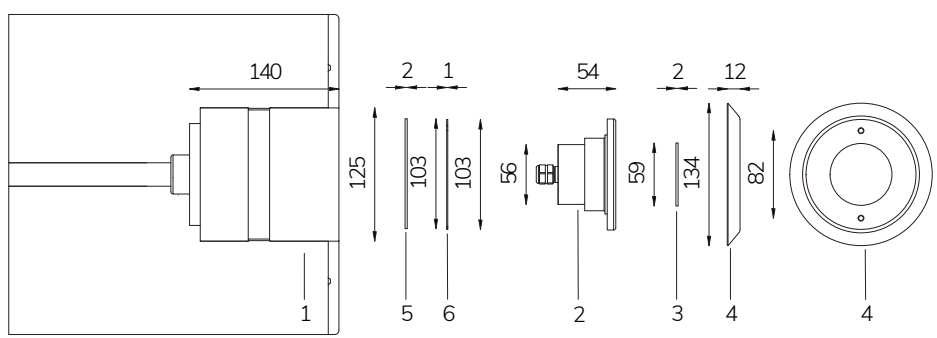

Technical drawing (mm)

Accessories

- **100 VA IP65 TRANSF.**
  Cod. 0316170011
  € -
  p. 150
- **300 VA IP65 TRANSF.**
  Cod. 0321170011
  € -
  p. 150
- **STAINLESS STEEL FLANGE**
  Cod. TKL230002098C
  € -
  p. 163
- **OPTICAL DIFFUSER**
  Cod. TK230002102
  € -
  p. 160
- **CABLE 2X1.5**
  Cod. 9003050012
  € -
  p. 150
- **LARGE IP68 KIT**
  Cod. 1600010100
  € -
  p. 152
- **CONNECTOR M-F IP68**
  Cod. 5300788705
  € -
  p. 152
- **WATERTIGHT NICHE**
  Cod. 5521018700
  € -
  p. 156
- **NICHE SEAL KEY**
  Cod. 230002095
  € -
  p. 156