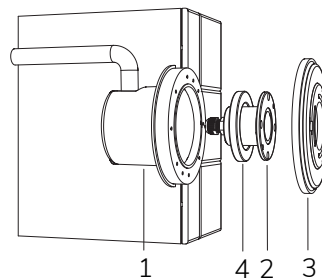

- 1 NICHE
- 2 LAMP
- 3 FRONT FLANGE
- 4 THREADED LAMP HOLDER RING