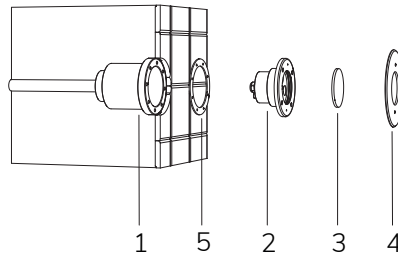

- 1 NICHE
- 2 LAMP
- 3 OPTICAL DIFFUSER
- 4 FRONT FLANGE
- 5 GASKET

LED pool lamp with RGBW variable colour, ideal for small and medium pools. Controlled by DMX 512 signal. Niche included with small dimensions. For recess installation in reinforced concrete with tiles or pool liner.