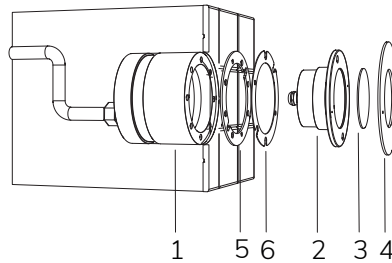

- 1 NICHE
- 2 LAMP
- 3 OPTICAL DIFFUSER
- 4 FRONT FLANGE
- 5 STAINLESS STEEL SPACER
- 6 PLEXY SPACER

LED pool lamp with RGBW variable colour, ideal for large pools. PLC controlled. The niche included contains space to collect the cable for maintenance. For recess installation in reinforced concrete with tiles or pool liner.