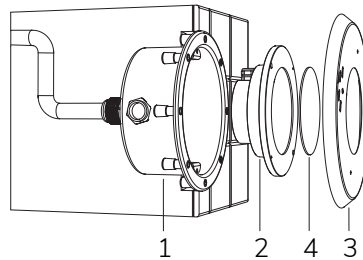

Stw RGBW

- 12V AC
- 11 m
- 45 W / 61 VA
- CL III
- AISI 316L STEEL
- GLASS
- IP 68
- RGBW
- PLC
- 20 - 25 m²
- 300 W

LED pool lamp with RGBW variable colour, ideal for medium pools. PLC controlled. The dimensions and the flange provided make it possible to install as a replacement for 300W Par 56 halogen lamps in a Wibre projector.

- **1** WIBRE NICHE
- **2** LAMP
- **3** FRONT FLANGE
- **4** OPTICAL DIFFUSER