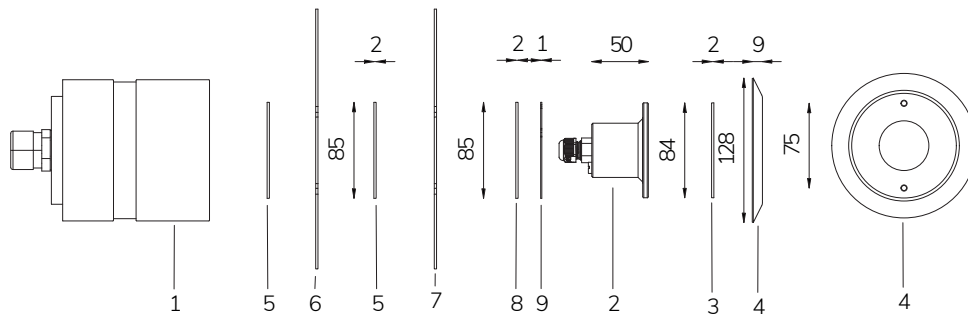

Technical drawing (mm)

Accessories

OC TRANSM. WITH R. C. Cod. 4493000000 € - p. 142	OC TRANSM. WITH BUT. Cod. 4493000064 € - p. 142	300 VA IP65 TRANSF. Cod. 0321170011 € - p. 150	100 VA IP65 TRANSF. Cod. 0316170011 € - p. 150	STAINLESS STEEL FLANGE Cod. 27100023 03 € - p. 161	OPTICAL DIFFUSER Cod. TKRVT2346 € - p. 160	CABLE 2 X 0.75 Cod. 9003030012 € - p. 150
SMALL IP68 KIT Cod. 1600020100 € - p. 152	CONNECTOR M-F IP68 Cod. 5300780000 € - p. 152	MINI SUB NICHE Cod. 5596000000 € - p. 158	NICHE SEAL KEY Cod. 230002095 € - p. 156