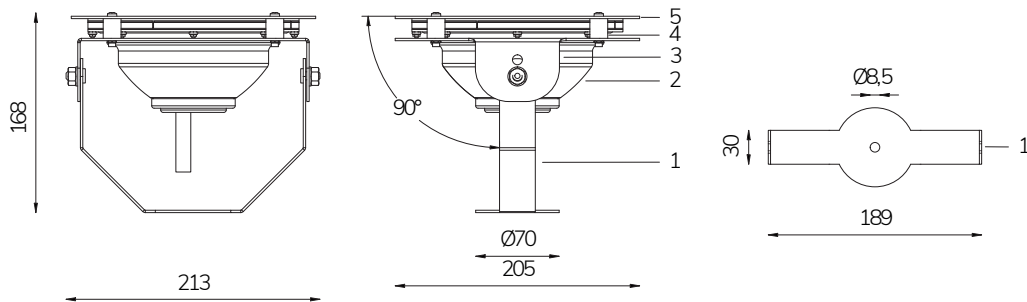

Technical drawing (mm)

Accessories

  DMX BOX Cod. 33161801 € - p. 144	 R. C. FOR DMX BOX Cod. 4494000004 € - p. 144	 STICK KE2 Cod. 29091306 € - p. 146	 STICK DE3 Cod. 29090306 € - p. 146	 SLESA UE8 Cod. 29161306 € - p. 147	 100 VA IP65 TRANSF. Cod. 0316170011 € - p. 150	 300 VA IP65 TRANSF. Cod. 0321170011 € - p. 150
  CABLE 5 X 1.5 Cod. 9012050012 € - p. 150	 JOINT IP68 Cod. 5395000000 € - p. 151	 "Y" JOINT IP68 Cod. 5395410000 € - p. 151	 KIT IP68 LARGE Cod. 1600010100 € - p. 152	 SWIVEL BRACKET Cod. 3039000000 € - p. 164