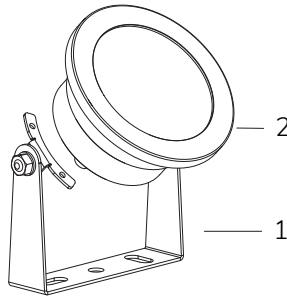

- 1 MOUNTING BRACKET
- 2 LAMP