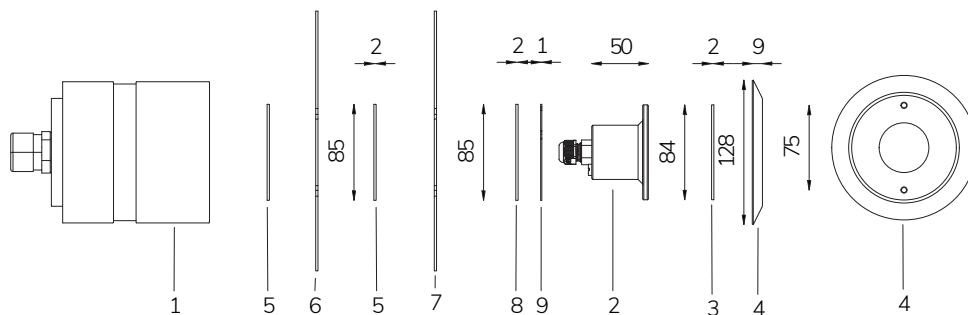

Technical drawing (mm)

Accessories

OC TRANSM. WITH R. C.
Cod. 4493000000
€ -
p. 142

OC TRANSM. WITH BUT.
Cod. 4493000064
€ -
p. 142

300 VA IP65 TRANSF.
Cod. 0321170011
€ -
p. 150

100 VA IP65 TRANSF.
Cod. 0316170011
€ -
p. 150

PVC FLANGE
Cod. TKRML2469
€ -
p. 161

OPTICAL DIFFUSER
Cod. TKRVT2346
€ -
p. 160

CABLE 2 X 0.75
Cod. 9003030012
€ -
p. 150

SMALL IP68 KIT
Cod. 1600020100
€ -
p. 152

CONNECTOR M-F IP68
Cod. 5300780000
€ -
p. 152

MINI SUB NICHE
Cod. 5596000000
€ -
p. 158

NICHE SEAL KEY
Cod. 230002095
€ -
p. 156