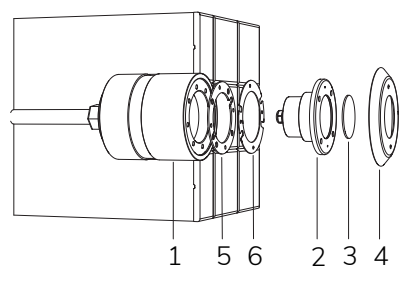

- 1 NICHE
- 2 LAMP
- 3 OPTICAL DIFFUSER
- 4 FRONT FLANGE
- 5 STAINLESS STEEL SPACER
- 6 PLEXY SPACER