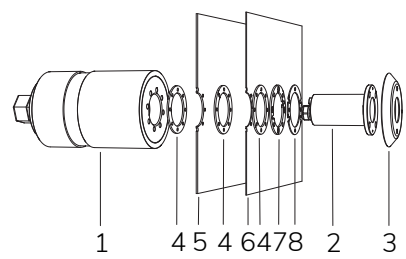

Micro Perla with watertight niche

- 12 V AC
- 35 m
- 6 W / 10 VA
- CL III
- AISI 316L STEEL
- GLASS
- IP 68
- UP TO 5 m²

Fixed colour LED lamp for pool, ideal for small pools, jacuzzi areas and steps. The niche included contains space to collect the cable for maintenance. For panel and reinforced concrete with tiles or pool liner.

- 1 NICHE
- 2 LAMP
- 3 FRONT FLANGE
- 4 GASKET
- 5 PANEL
- 6 POOL LINER
- 7 STAINLESS STEEL SPACER
- 8 PLEXY SPACER