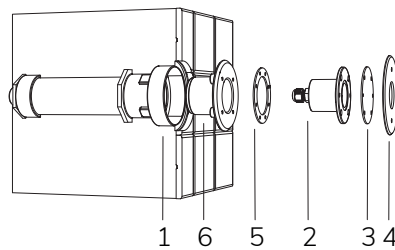

- **1** WALL ADAPTER
- **2** LAMP
- **3** OPTICAL DIFFUSER
- **4** FRONT FLANGE
- **5** GASKET
- **6** INLET FITTING