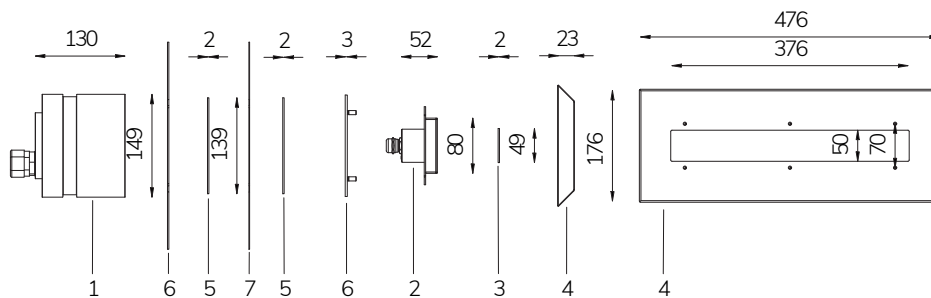

Technical drawing (mm)

Accessories

OC TRANSM. WITH R. C.
Cod. 4493000000
€ -
p. 142

OC TRANSM. WITH BUT.
Cod. 4493000064
€ -
p. 142

300 VA IP65 TRANSF.
Cod. 0321170011
€ -
p. 150

100 VA IP65 TRANSF.
Cod. 0316170011
€ -
p. 150

STAINLESS STEEL FLANGE
Cod. TKL230002051C
€ -
p. 162

OPTICAL DIFFUSER
Cod. TKRVT2339
€ -
p. 159

CABLE 2X1.5
Cod. 9003050012
€ -
p. 150

LARGE IP68 KIT
Cod. 1600010100
€ -
p. 152

CONNECTOR M-F IP68
Cod. 5300788705
€ -
p. 152

MAGIC LINEA NICHE
Cod. 5500004502
€ -
p. 156