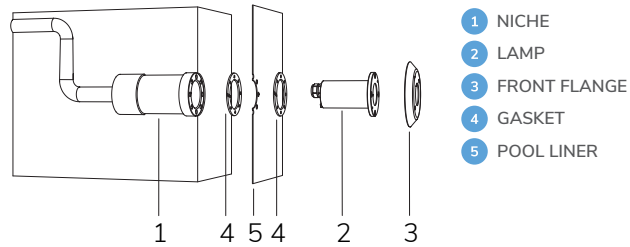

LED pool lamp with RGBW variable colour, ideal for small pools, jacuzzi areas and steps. Controlled by DMX 512 signal. Niche included with small dimensions. For panel and reinforced concrete with tiles or pool liner.