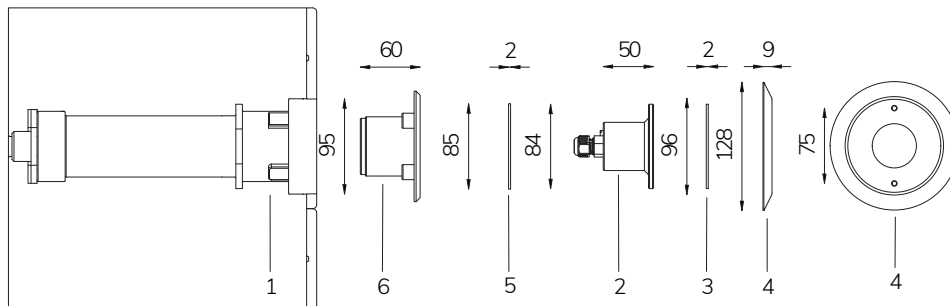

Technical drawing (mm)

Accessories

OC TRANSM. WITH R. C.
Cod. 4493000000
€ -
p. 142

OC TRANSM. WITH BUT.
Cod. 4493000064
€ -
p. 142

300 VA IP65 TRANSF.
Cod. 0321170011
€ -
p. 150

100 VA IP65 TRANSF.
Cod. 0316170011
€ -
p. 150

STAINLESS STEEL FLANGE
Cod. 27100023 03
€ -
p. 161

OPTICAL DIFFUSER
Cod. TKRVT2346
€ -
p. 160

CABLE 2 X 0.75
Cod. 9003030012
€ -
p. 150

WALL ADAPTER
Cod. 0330080017
€ -
p. 159

INLET FITTING
Cod. 0210000018
€ -
p. 155