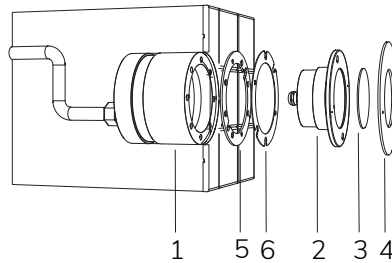

- 1 NICHE
- 2 LAMP
- 3 OPTICAL DIFFUSER
- 4 FRONT FLANGE
- 5 STAINLESS STEEL SPACER
- 6 PLEXY SPACER