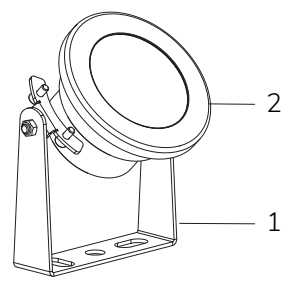

Mini Perla Fountain White

- 12 V AC 30 m 27 W / 36 VA
- CL III AISI 316L STEEL GLASS

IP 68

LED lamp for fountain with fixed colour, ideal for medium and small installations. Available with various lenses to illuminate pools or different water jets. With the orientable bracket installation in any position is possible.

- **1** MOUNTING BRACKET
- **2** LAMP