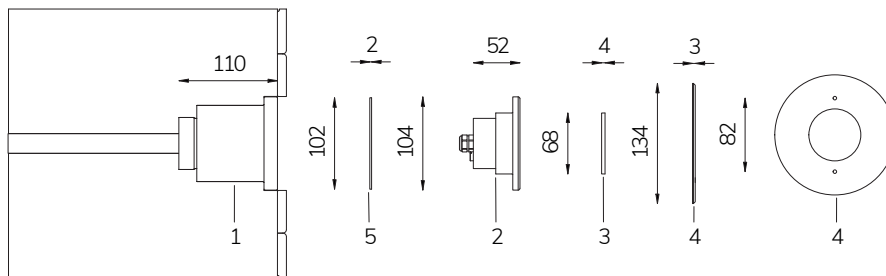

Technical drawing (mm)

Accessories

OC TRANSM. WITH R. C. Cod. 4493000000 € - p. 142	OC TRANSM. WITH BUT. Cod. 4493000064 € - p. 142	100 VA IP65 TRANSF. Cod. 0316170011 € - p. 150	300 VA IP65 TRANSF. Cod. 0321170011 € - p. 150	ST. STEEL FLANGE Cod. TKL230002099C € - p. 163	OPTICAL DIFFUSER Cod. TK230002102 € - p. 160	SMALL NICHE Cod. 5521018600 € - p. 157