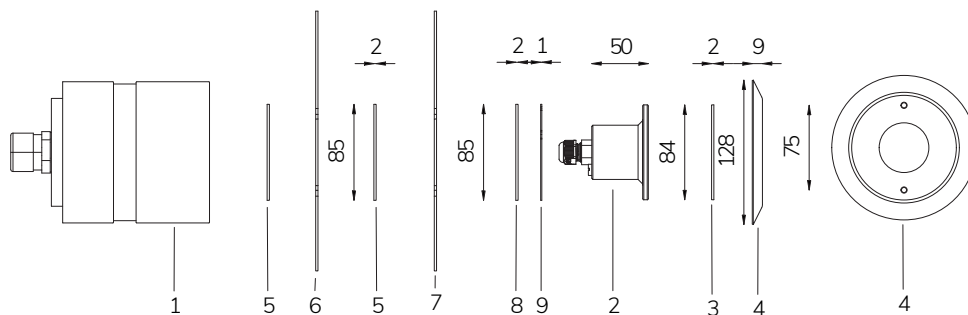

Technical drawing (mm)

Accessories

 100 VA IP65 TRANSF. Cod. 0316170011 € - p. 150	 300 VA IP65 TRANSF. Cod. 0321170011 € - p. 150	 STAINLESS STEEL FLANGE Cod. 27100023 03 € - p. 161	 OPTICAL DIFFUSER Cod. TKRVT2346 € - p. 160	 CABLE 2 X 0.75 Cod. 9003030012 € - p. 150	 SMALL IP68 KIT Cod. 1600020100 € - p. 152	 CONNECTOR M-F IP68 Cod. 5300780000 € - p. 152
 MINI SUB NICHE Cod. 5596000000 € - p. 158	 NICHE SEAL KEY Cod. 230002095 € - p. 156