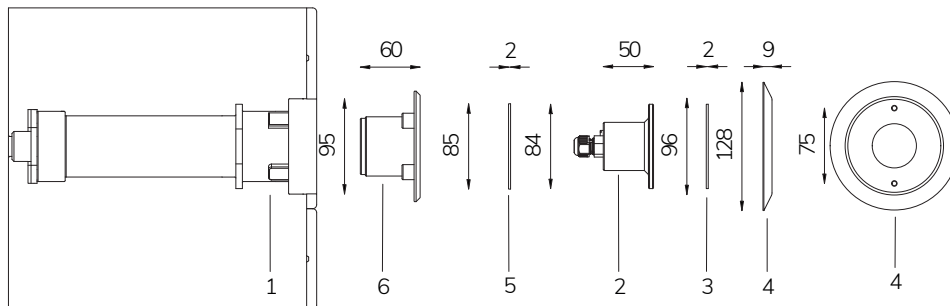

Technical drawing (mm)

Accessories

100 VA IP65 Transf.
Cod. 0316170011
€ -
p. 150

300 VA IP65 Transf.
Cod. 0321170011
€ -
p. 150

PVC FLANGE
Cod. TKRML2469
€ -
p. 161

OPTICAL DIFFUSER
Cod. TKRVT2346
€ -
p. 160

CABLE 2 X 0.75
Cod. 9003030012
€ -
p. 150

WALL ADAPTER
Cod. 0330080017
€ -
p. 159

INLET FITTING
Cod. 0210000018
€ -
p. 155