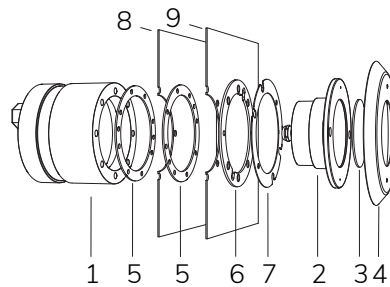

- 1 NICHE
- 2 LAMP
- 3 OPTICAL DIFFUSER
- 4 FRONT FLANGE
- 5 GASKET
- 6 STAINLESS STEEL SPACER
- 7 PLEXY SPACER