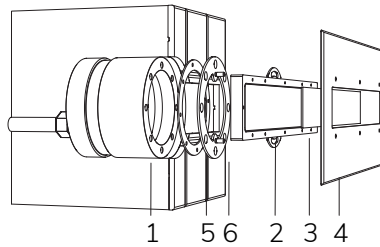

- 1 NICHE
- 2 LAMP
- 3 OPTICAL DIFFUSER
- 4 FRONT FLANGE
- 5 GASKET
- 6 FIXING RING
- 7 PANEL
- 8 POOL LINER