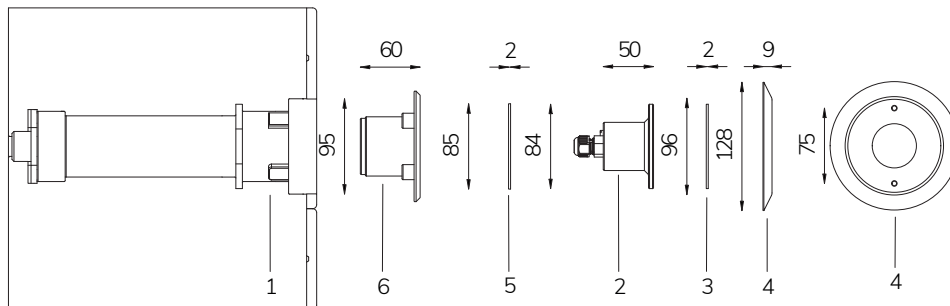

Technical drawing (mm)

Accessories

100 VA IP65 Transf.
Cod. 0316170011
€ -
p. 150

300 VA IP65 Transf.
Cod. 0321170011
€ -
p. 150

DMX BOX
Cod. 33161801
€ -
p. 144

R. C. for DMX BOX
Cod. 4494000004
€ -
p. 144

STICK KE2
Cod. 29091306
€ -
p. 146

STICK DE3
Cod. 29090306
€ -
p. 146

STAINLESS STEEL FLANGE
Cod. 27100023 03
€ -
p. 161

OPTICAL DIFFUSER
Cod. TKRVT2346
€ -
p. 160

CABLE 5 X 0.50
Cod. TKRCV2106
€ -
p. 150

WALL ADAPTER
Cod. 0330080017
€ -
p. 159

INLET FITTING
Cod. 0210000018
€ -
p. 155