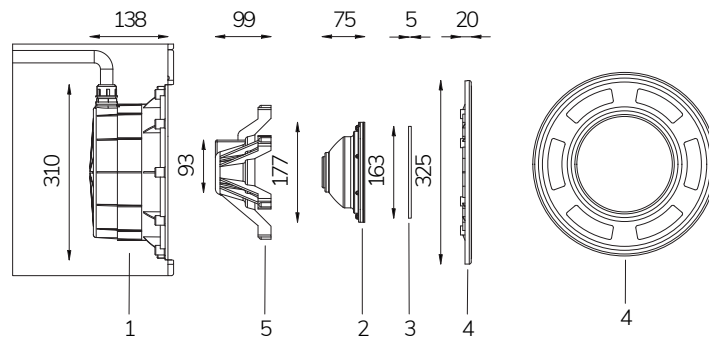

Technical drawing (mm)

Accessories

100 VA IP65 TRANSF.
Cod. 0316170011
€ -
p. 150

300 VA IP65 TRANSF.
Cod. 0321170011
€ -
p. 150

DMX BOX
Cod. 33161801
€ -
p. 144

R. C. FOR DMX BOX
Cod. 4494000004
€ -
p. 144

STICK KE2
Cod. 29091306
€ -
p. 146

STICK DE3
Cod. 29090306
€ -
p. 146

ST. STEEL FLANGE
Cod. 48043723 31
€ -
p. 160

OPTICAL DIFFUSER
Cod. TKRVT2329
€ -
p. 160

LARGE IP68 KIT
Cod. 1600010100
€ -
p. 152

CABLE 5 X 1.5
Cod. 9012050012
€ -
p. 150

PROJECTOR EX 300 W
Cod. 0070000009
€ -
p. 153