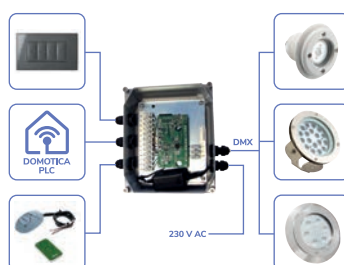

Technical indications

Remote Control

12 V AC
L 90 x P 60 x H 25 mm

Kit consisting of remote control and receiver for DMX BOX.

Code	€
449400004	225