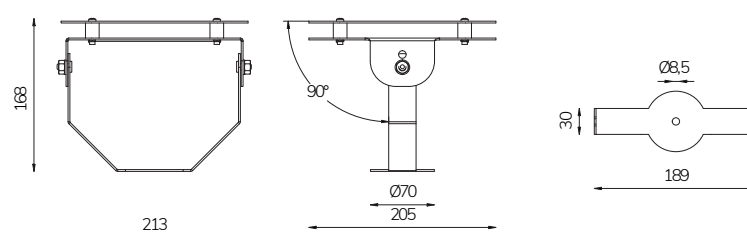

Technical indications (mm)