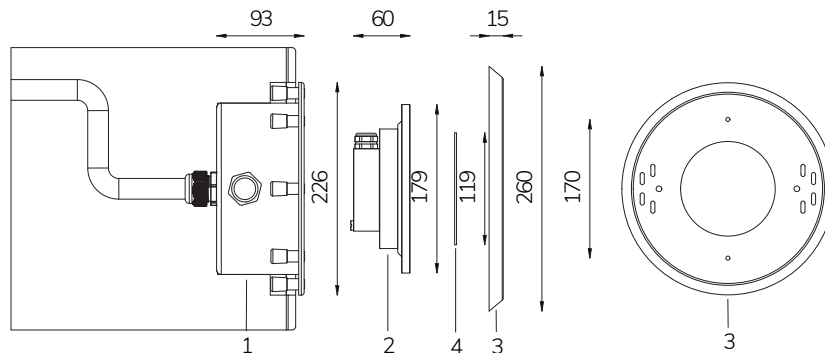

Technical drawing (mm)

Accessories

OC TRANSM. WITH R. C.
Cod. 4493000000
€ -
p. 142

OC TRANSM. WITH BUT.
Cod. 4493000064
€ -
p. 142

100 VA IP65 TRANSF.
Cod. 0316170011
€ -
p. 150

300 VA IP65 TRANSF.
Cod. 0321170011
€ -
p. 150

OPTICAL DIFFUSER
Cod. TKRVT2331
€ -
p. 160

LARGE IP68 KIT
Cod. 1600010100
€ -
p. 152

CABLE 2X1.5
Cod. 9003050012
€ -
p. 150