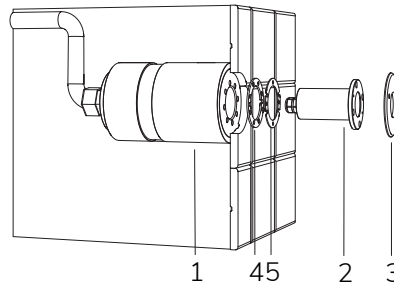

Micro Perla In with watertight niche

- 12 V AC
- 35 m
- 6 W / 10 VA
- CL III
- AISI 316L STEEL
- GLASS
- IP 68
- UP TO 5 m²

Fixed colour LED lamp for pool, ideal for small pools, jacuzzi areas and steps. The niche included contains space to collect the cable for maintenance. For recess installation in reinforced concrete with tiles or pool liner.

- 1 NICHE
- 2 LAMP
- 3 FRONT FLANGE
- 4 STAINLESS STEEL SPACER
- 5 PLEXY SPACER