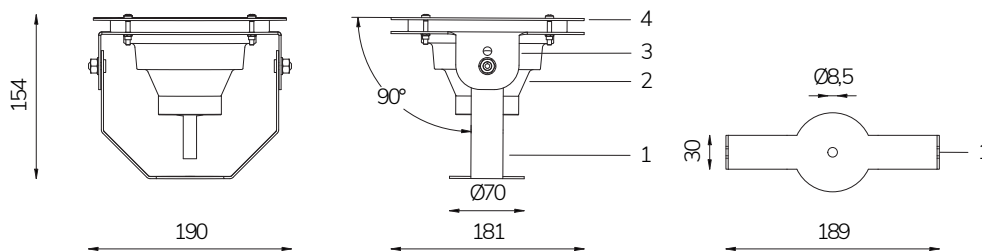

Technical drawing (mm)

Accessories

100 VA IP65 TRANSF.
Cod. 0316170011
€ -
p. 150

300 VA IP65 TRANSF.
Cod. 0321170011
€ -
p. 150

CABLE 2 X 2.5
Cod. 9003070012
€ -
p. 150

JOINT IP68
Cod. 5395000000
€ -
p. 151

KIT IP68 LARGE
Cod. 1600010100
€ -
p. 152

SWIVEL BRACKET
Cod. 3053000000
€ -
p. 164