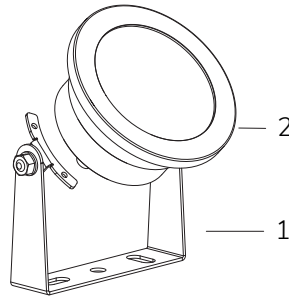

Perla Fountain RGBW

- 12 V AC
- 11 m
- 48 W / 60 VA
- CL III
- AISI 316L STEEL
- GLASS
- IP 68
- DMX 512
- RGBW

LED lamp for fountains with variable RGBW colour, ideal for medium installations. Controlled with DMX 512 signal. Available with various lenses to illuminate pools or different water jets. With the orientable bracket installation in any position is possible.

- **1** MOUNTING BRACKET
- **2** LAMP