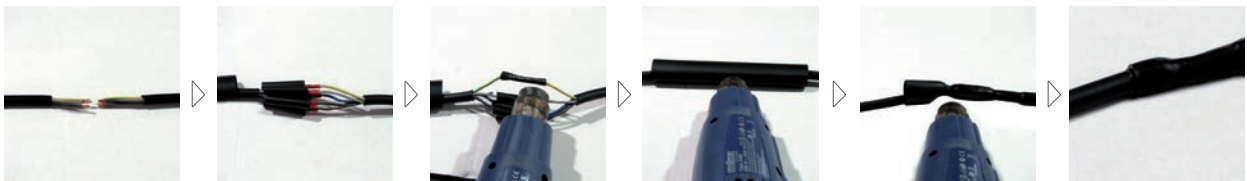

Assembling sequence