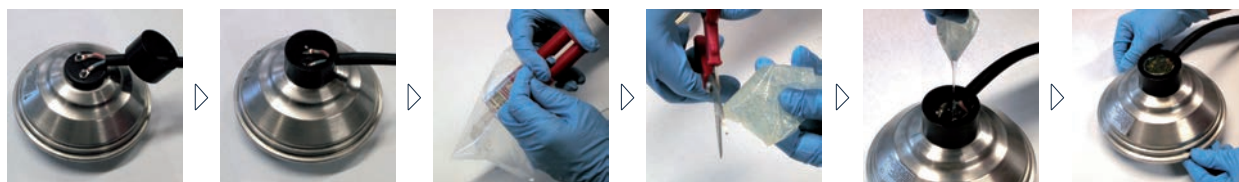

Assembling sequence