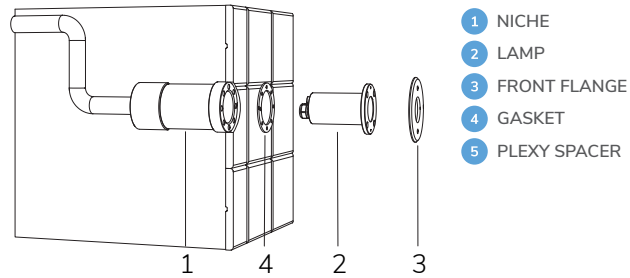

LED pool lamp with RGBW variable colour, ideal for small pools, jacuzzi areas and steps. Controlled by DMX 512 signal. Niche included with small dimensions. For recess installation in reinforced concrete with tiles or pool liner.