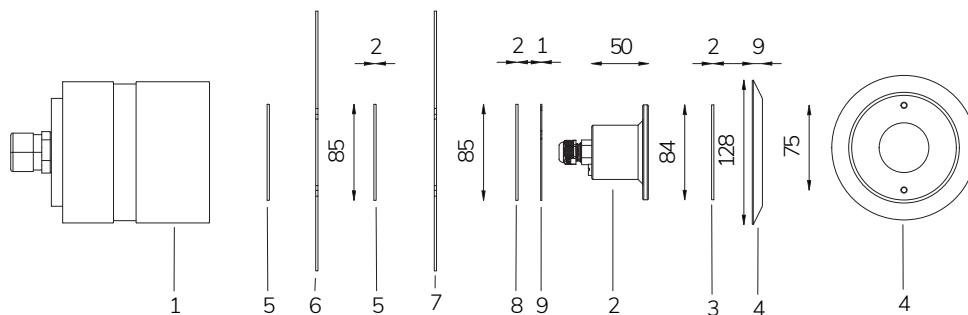

Technical drawing (mm)

Accessories

100 VA IP65 TRANSF.
Cod. 0316170011
€ -
p. 150

300 VA IP65 TRANSF.
Cod. 0321170011
€ -
p. 150

PVC FLANGE
Cod. TKRML2469
€ -
p. 161

OPTICAL DIFFUSER
Cod. TKRVT2346
€ -
p. 160

CABLE 2 X 0.75
Cod. 9003030012
€ -
p. 150

SMALL IP68 KIT
Cod. 1600020100
€ -
p. 152

CONNECTOR M-F IP68
Cod. 5300780000
€ -
p. 152

MINI SUB NICHE
Cod. 5596000000
€ -
p. 158

NICHE SEAL KEY
Cod. 230002095
€ -
p. 156