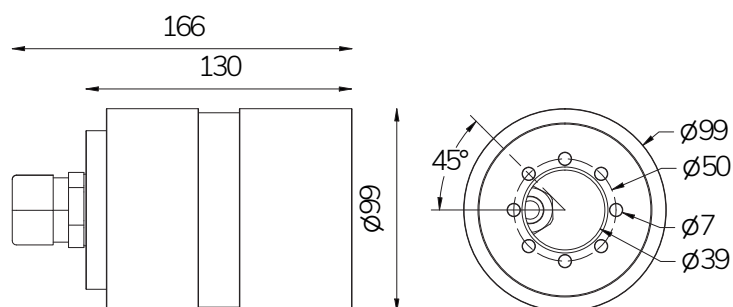

Technical indications (mm)