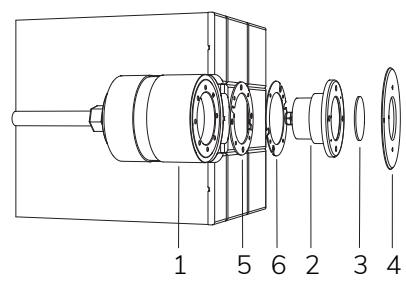

- 1 NICHE
- 2 LAMP
- 3 OPTICAL DIFFUSER
- 4 FRONT FLANGE
- 5 STAINLESS STEEL SPACER
- 6 PLEXY SPACER