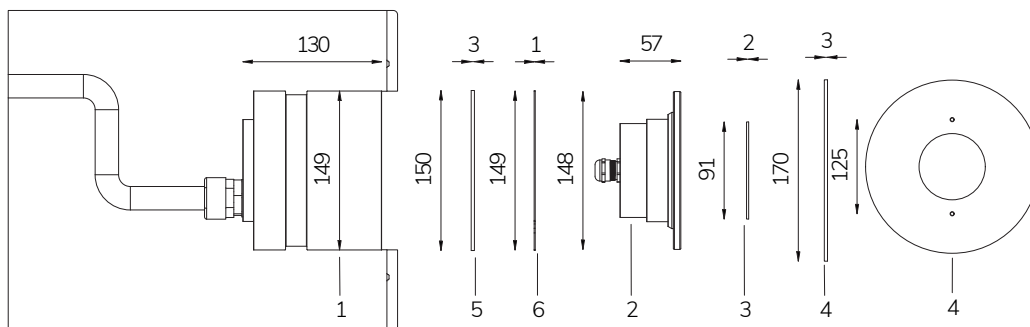

Technical drawing (mm)

Accessories

100 VA IP65 TRANSF.
Cod. 0316170011
€ -
p. 150

300 VA IP65 TRANSF.
Cod. 0321170011
€ -
p. 150

STAINLESS STEEL FLANGE
Cod. TKL230002074C
€ -
p. 162

OPTICAL DIFFUSER
Cod. TKRVT2345
€ -
p. 160

CABLE 2X1.5
Cod. 9003050012
€ -
p. 150

LARGE IP68 KIT
Cod. 1600010100
€ -
p. 152

CONNECTOR M-F IP68
Cod. 5300788705
€ -
p. 152

PERLA NICHE
Cod. 5500008702
€ -
p. 155