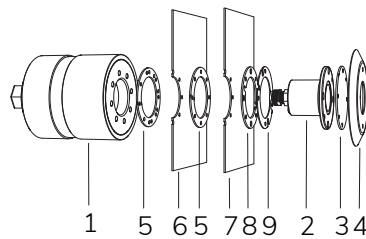

- 1 NICHE
- 2 LAMP
- 3 OPTICAL DIFFUSER
- 4 FRONT FLANGE
- 5 GASKET
- 6 PANEL
- 7 POOL LINER
- 8 STAINLESS STEEL SPACER
- 9 PLEXY SPACER

LED pool lamp with RGBW variable colour, ideal for small pools, jacuzzi areas and steps. PLC controlled. The niche included contains space to collect the cable for maintenance. For panel and reinforced concrete with tiles or pool liner.