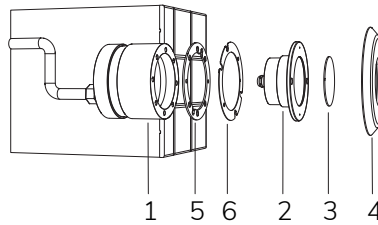

- 1 NICHE
- 2 LAMP
- 3 OPTICAL DIFFUSER
- 4 FRONT FLANGE
- 5 STAINLESS STEEL SPACER
- 6 PLEXY SPACER

LED pool lamp with RGBW variable colour, ideal for medium pools. PLC controlled. The niche included contains space to collect the cable for maintenance. For panel and reinforced concrete with tiles or pool liner.