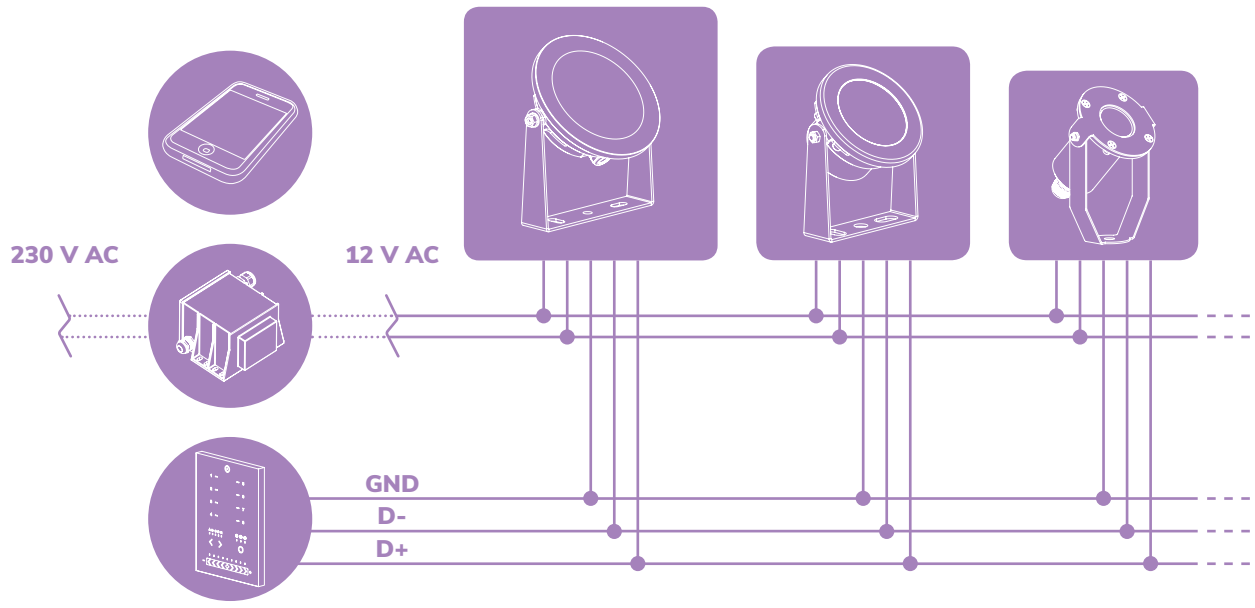

possible to divide spaces into different zones and create automatic sequences and infinite colour combinations.

Code	LED colour	Luminous Flux	Beam Angle	€
LAMP WITH SUPPORT and 4m CABLE				
2113563542	RGBW	2970 lumen	110°	-
2113613542	RGBW	2970 lumen	40°	-
2113393542	RGBW	2970 lumen	25°	-
2113383542	RGBW	2970 lumen	15°	-