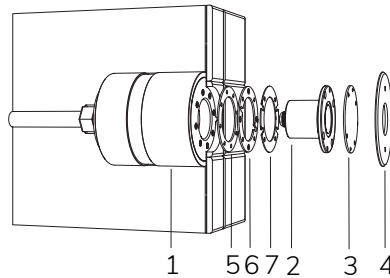

- 1 NICHE
- 2 LAMP
- 3 OPTICAL DIFFUSER
- 4 FRONT FLANGE
- 5 GASKET
- 6 STAINLESS STEEL SPACER
- 7 PLEXY SPACER