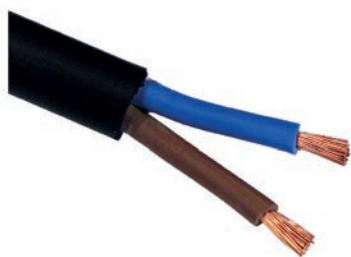

Transformer Ip 65

Safety transformer IP65 230 V AC - 12 V AC, 100 / 300 VA.

Code	V	VA	IP	Dimensions L x P x H mm	Weight	€
0316170011	230 V AC / 12 V AC	100 VA	IP65	125 x 160 x 90	2.5 kg	-
0321170011	230 V AC / 12 V AC	300 VA	IP65	140 x 160 x 90	4.1 kg	-

Special Cables

Special cables for electrical connections.

Code	Conductors	Type	external Ø	€
9003120012	2 x 6 mm²	A	14 mm	-
9003070012	2 x 2.5 mm²	A	11 mm	-
9003050012	2 x 1.5 mm²	A	10 mm	-
9003030012	2 x 0.75	A	6.75 mm	-
9012050012	5 x 1.5 mm²	B	12.5 mm	-
9012040012	5 x 1 mm²	B	10.5 mm	-
TKRCV2106	5 x 0.50 mm²	B	8.5 mm	-
9003029912	2 x 0.5 mm² + SCREEN	C	5.6 mm	-

Technical indications