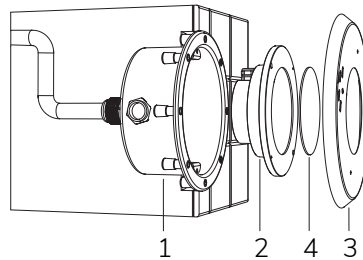

FIX

Stw Power

-  12 V AC
-  ^CMAX 8 m
-  54 W / 70 VA
-  CL III
-  AISI 316L STEEL
-  GLASS
-  IP 68
-  25 - 30
-  300 W

Fixed colour LED lamp for pool, ideal for large pools. The dimensions and the flange provided make it possible to install as a replacement for Par 56 300 W halogen lamps in the Wibre projector.