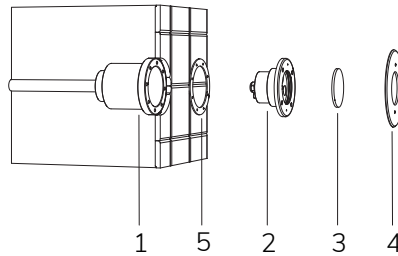

- 1 NICHE
- 2 LAMP
- 3 OPTICAL DIFFUSER
- 4 FRONT FLANGE
- 5 GASKET

LED pool lamp with RGBW variable colour, ideal for small and medium pools. PLC controlled. Niche included with small dimensions. For recess installation in reinforced concrete with tiles or pool liner.