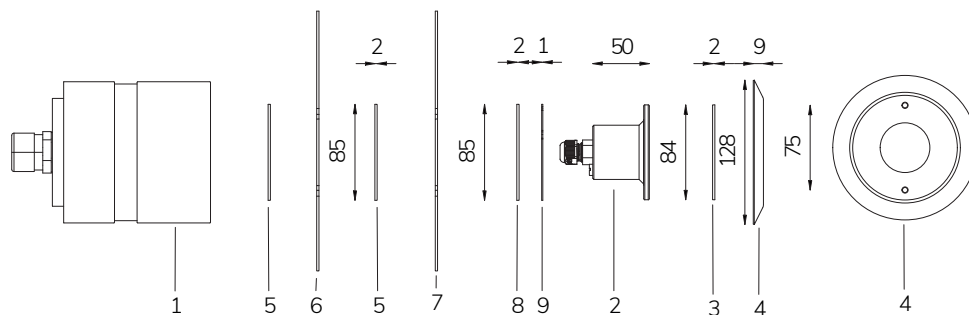

- 1 NICHE
- 2 LAMP
- 3 OPTICAL DIFFUSER
- 4 FRONT FLANGE
- 5 GASKET
- 6 PANEL
- 7 POOL LINER
- 8 STAINLESS STEEL SPACER
- 9 PLEXY SPACER

Technical drawing (mm)

Accessories

100 VA IP65 TRANSF.
Cod. 0316170011
€ -
p. 150