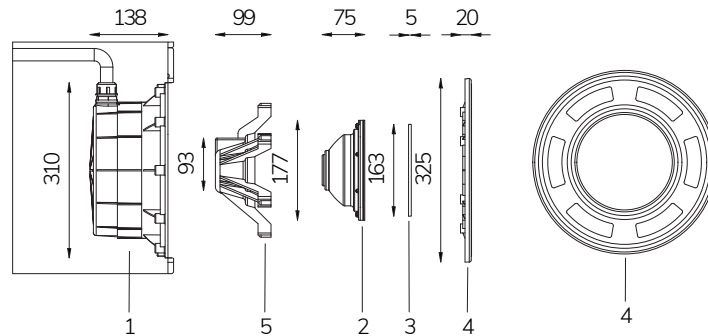

Technical drawing (mm)

Accessories

- **100 VA IP65 TRANSF.**
  Cod. 0316170011
  € -
  p. 150
- **300 VA IP65 TRANSF.**
  Cod. 0321170011
  € -
  p. 150
- **ST. STEEL FLANGE**
  Cod. 48043723 31
  € -
  p. 160
- **ISOLATION KIT**
  Cod. 4000370520
  € -
  p. 153
- **CABLE 2 X 6**
  Cod. 9003120012
  € -
  p. 150
- **IP68 JOINT**
  Cod. 5395000000
  € -
  p. 151
- **LARGE IP68 KIT**
  Cod. 1600010100
  € -
  p. 152
- **OPTICAL DIFFUSER**
  Cod. TKRVT2329
  € -
  p. 160
- **PROJECTOR EX 300 W**
  Cod. 0070000009
  € -
  p. 153