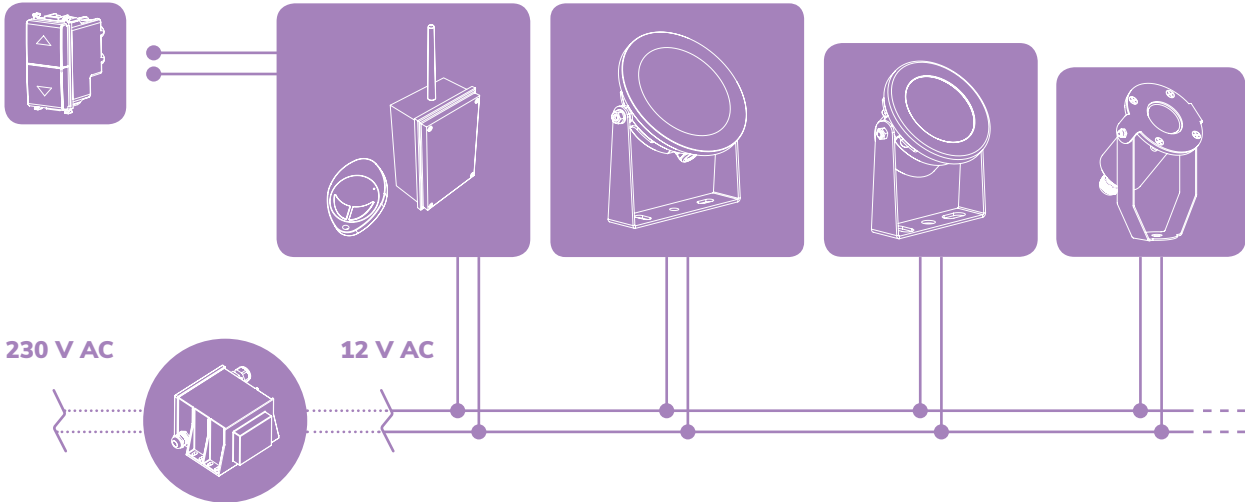

with which it is possible to set 13 fixed colours and 10 automatic sequences.

Code	LED colour	Luminous Flux	Beam Angle	€
LAMP WITH SUPPORT and 4m CABLE				
 2113563594	RGBW	2970 lumen	110°	-
2113613594	RGBW	2970 lumen	40°	-
2113393594	RGBW	2970 lumen	25°	-
2113383594	RGBW	2970 lumen	15°	-