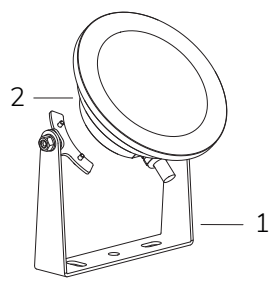

- 1 MOUNTING BRACKET
- 2 LAMP