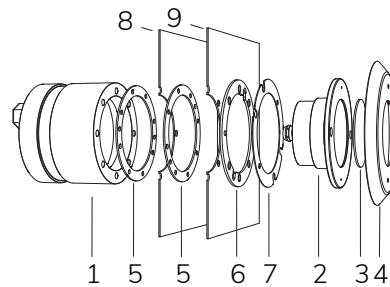

- 1 NICHE
- 2 LAMP
- 3 OPTICAL DIFFUSER
- 4 FRONT FLANGE
- 5 GASKET
- 6 LINER FLANGE
- 7 PLEXY SPACER
- 8 PANEL
- 9 POOL LINER

LED pool lamp with RGBW variable colour, ideal for large pools. Controlled by DMX 512 signal. The niche included contains space to collect the cable for maintenance. For panel and reinforced concrete with tiles or pool liner.