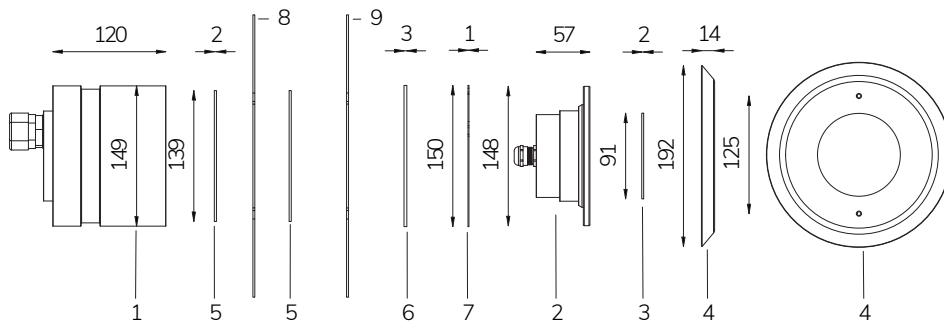

Technical drawing (mm)

Accessories

OC TRANSM. WITH R. C.
Cod. 4493000000
€ -
p. 142

OC TRANSM. WITH BUT.
Cod. 4493000064
€ -
p. 142

300 VA IP65 TRANSF.
Cod. 0321170011
€ -
p. 150

100 VA IP65 TRANSF.
Cod. 0316170011
€ -
p. 150

POM-C FLANGE
Cod. TKRML2421
€ -
p. 162

OPTICAL DIFFUSER
Cod. TKRVT2345
€ -
p. 160

CABLE 2X1.5
Cod. 9003050012
€ -
p. 150

LARGE IP68 KIT
Cod. 1600010100
€ -
p. 152

CONNECTOR M-F IP68
Cod. 5300788705
€ -
p. 152

PERLA NICHE
Cod. 5500008702
€ -
p. 155