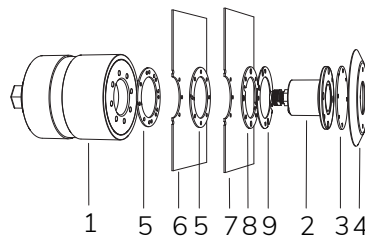

- 1 NICHE
- 2 LAMP
- 3 OPTICAL DIFFUSER
- 4 FRONT FLANGE
- 5 GASKET
- 6 PANEL
- 7 POOL LINER
- 8 STAINLESS STEEL SPACER
- 9 PLEXY SPACER