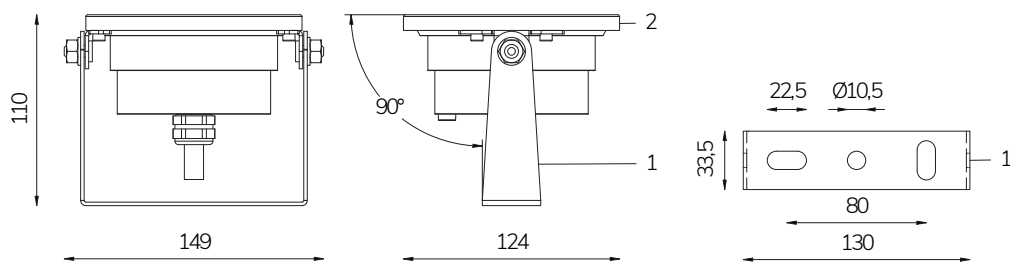

Technical drawing (mm)

Accessories

100 VA IP65 TRANSF.
Cod. 0316170011
€ -
p. 150

300 VA IP65 TRANSF.
Cod. 0321170011
€ -
p. 150

CABLE 2X1.5
Cod. 9003050012
€ -
p. 150

JOINT IP68
Cod. 5395000000
€ -
p. 151

KIT IP68 LARGE
Cod. 1600010100
€ -
p. 152