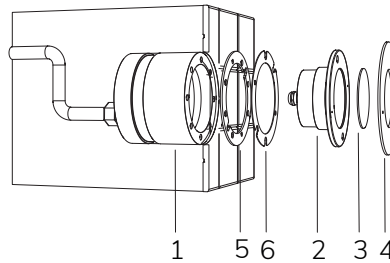

- 1 NICHE
- 2 LAMP
- 3 OPTICAL DIFFUSER
- 4 FRONT FLANGE
- 5 STAINLESS STEEL SPACER
- 6 PLEXY SPACER