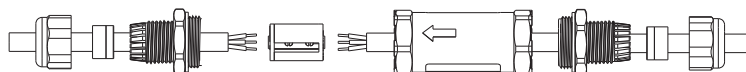

Technical indications

5-Pin Ip68 Joint

5-Pin watertight IP68 joint for cable with minimum external diameter 7 mm and maximum 13.5 mm.

Code	€
5395000000	-

Technical indications

5-Pin “Y” Ip68 Joint

3-Way “Y” 5-pin watertight IP68 joint for cable with minimum external diameter 7 mm and maximum 13.5 mm.