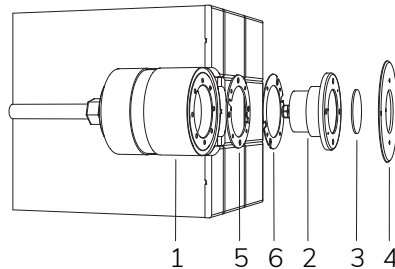

- 1 NICHE
- 2 LAMP
- 3 OPTICAL DIFFUSER
- 4 FRONT FLANGE
- 5 STAINLESS STEEL SPACER
- 6 PLEXY SPACER

LED pool lamp with RGBW variable colour, ideal for small and medium pools. PLC controlled. The niche included contains space to collect the cable for maintenance. For recess installation in reinforced concrete with tiles or pool liner.