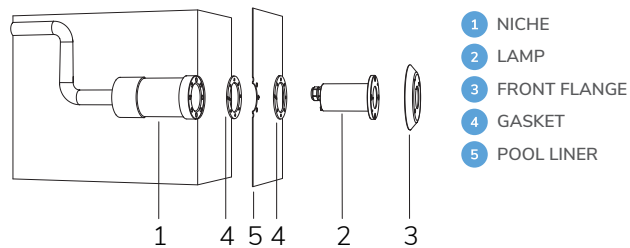

LED pool lamp with RGBW variable colour, ideal for small pools, jacuzzi areas and steps. Controlled by DMX 512 signal. Niche included with small dimensions. For panel and reinforced concrete with tiles or pool liner.