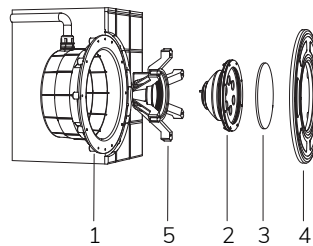

1. 1 NICHE
2. 2 LAMP
3. 3 OPTICAL DIFFUSER
4. 4 FRONT FLANGE
5. 5 LAMP HOLDER RING