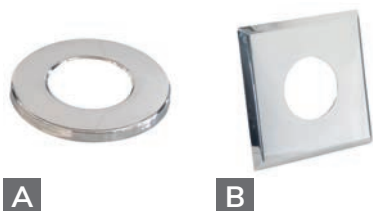

Flange models