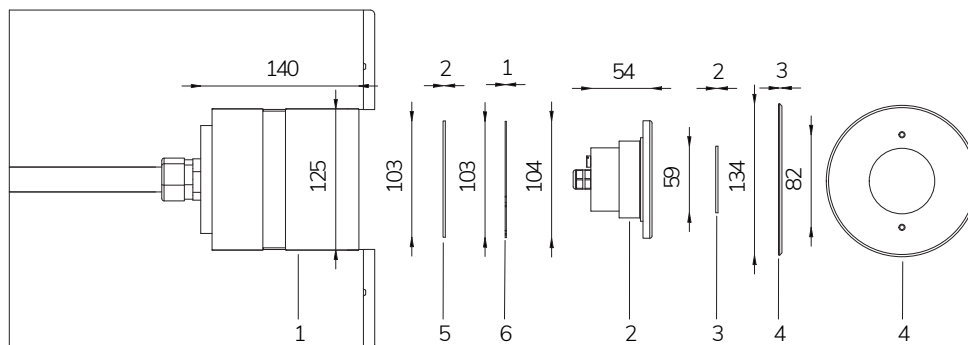

Technical drawing (mm)

Accessories

OC TRANSM. WITH R. C. Cod. 4493000000 € - p. 142	OC TRANSM. WITH BUT. Cod. 4493000064 € - p. 142	100 VA IP65 TRANSF. Cod. 0316170011 € - p. 150	300 VA IP65 TRANSF. Cod. 0321170011 € - p. 150	ST. STEEL FLANGE Cod. TKL230002099C € - p. 163	OPTICAL DIFFUSER Cod. TK230002102 € - p. 160	CABLE 2X1.5 Cod. 9003050012 € - p. 150
LARGE IP68 KIT Cod. 1600010100 € - p. 152	CONNECTOR M-F IP68 Cod. 5300788705 € - p. 152	WATERTIGHT NICHE Cod. 5521018700 € - p. 156	NICHE SEAL KEY Cod. 230002095 € - p. 156