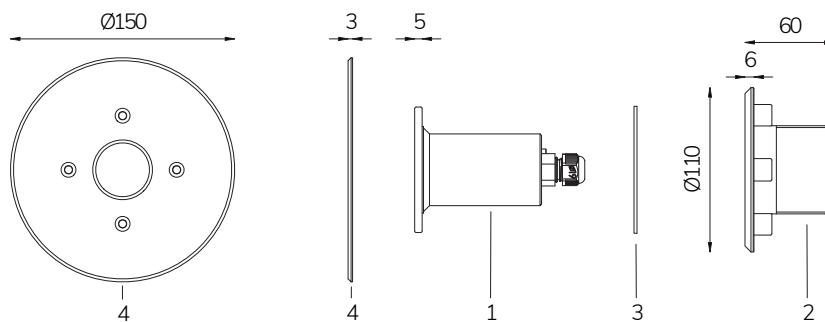

Technical drawing (mm)

Accessories

100 VA IP65 TRANSF.
Cod. 0316170011
€ -
p. 150

300 VA IP65 TRANSF.
Cod. 0321170011
€ -
p. 150

CABLE 2 X 0.75
Cod. 9003030012
€ -
p. 150

JOINT IP68
Cod. 5395000000
€ -
p. 151

KIT IP68 SMALL
Cod. 1600020100
€ -
p. 152