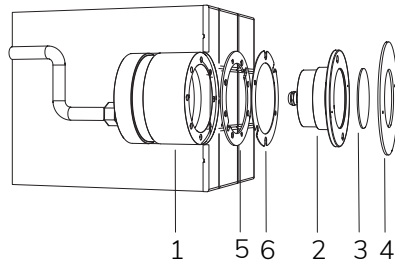

- 1 NICHE
- 2 LAMP
- 3 OPTICAL DIFFUSER
- 4 FRONT FLANGE
- 5 STAINLESS STEEL SPACER
- 6 PLEXY SPACER

LED pool lamp with RGBW variable colour, ideal for medium pools. PLC controlled. The niche included contains space to collect the cable for maintenance. For recess installation in reinforced concrete with tiles or pool liner.