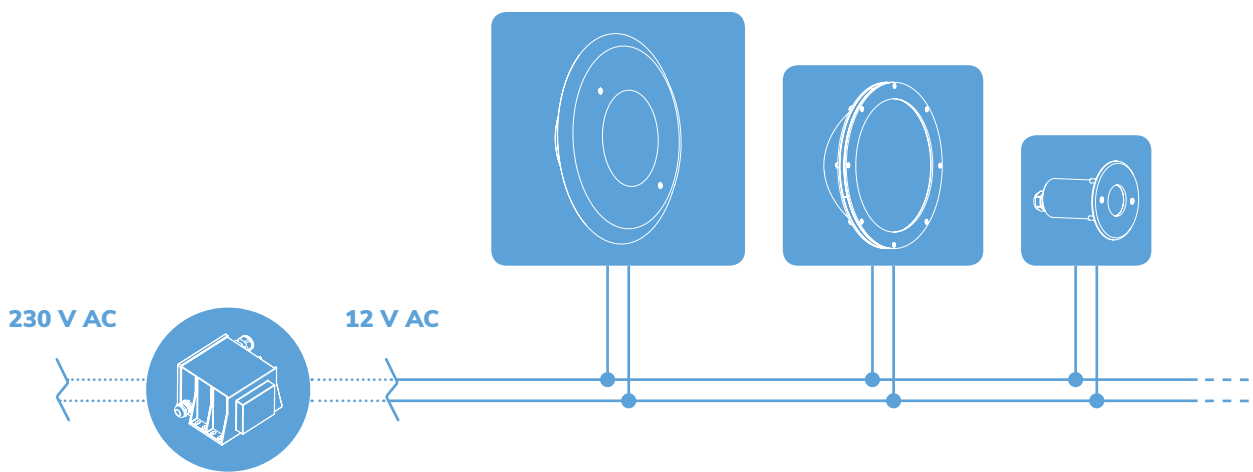

W/B 2 wires

LED lamps with 2-wire cable fixed white colour (W) or blue (B), ideal for replacing old halogen lamps.