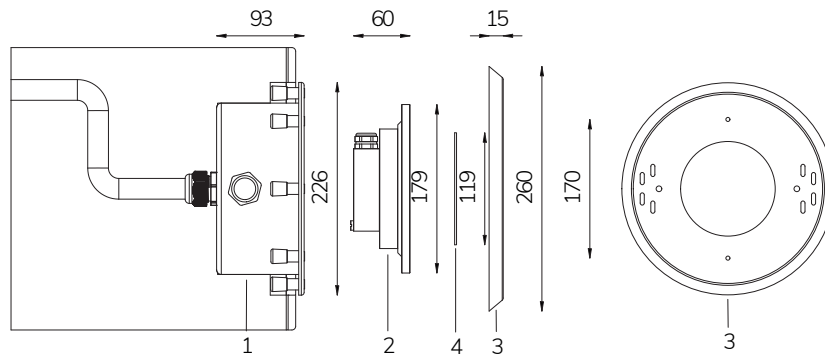

Technical drawing (mm)

Accessories

OC TRANS. WITH R. C.
Cod. 4493000000
€ -
p. 142

OC TRANS. WITH BUT.
Cod. 4493000064
€ -
p. 142

100 VA IP65 TRANSF.
Cod. 0316170011
€ -
p. 150

300 VA IP65 TRANSF.
Cod. 0321170011
€ -
p. 150

OPTICAL DIFFUSER
Cod. TKRVT2331
€ -
p. 160

LARGE IP68 KIT
Cod. 1600010100
€ -
p. 152

CABLE 2X1.5
Cod. 9003050012
€ -
p. 150