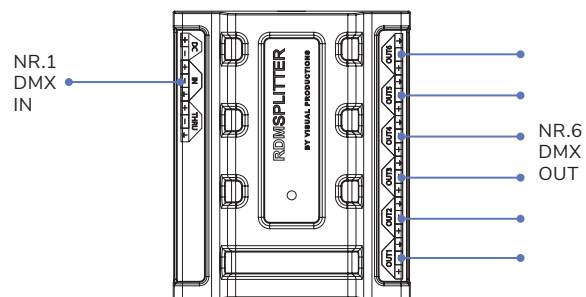

Technical indications