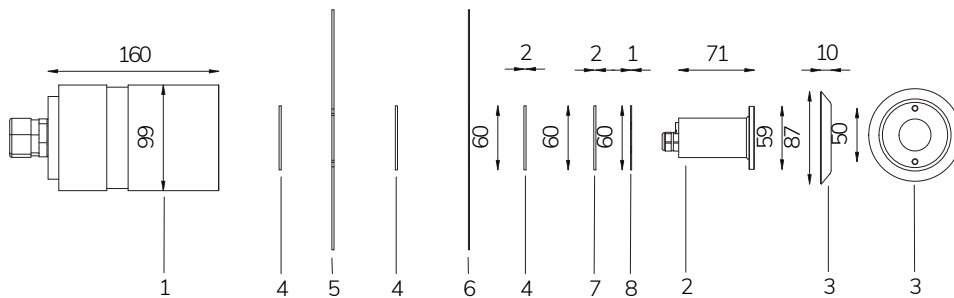

Technical drawing (mm)

Accessories

100 VA IP65 TRANSF.
Cod. 0316170011
€ -
p. 150

300 VA IP65 TRANSF.
Cod. 0321170011
€ -
p. 150

DMX BOX
Cod. 33161801
€ -
p. 144

R. C. FOR DMX BOX
Cod. 4494000004
€ -
p. 144

STICK KE2
Cod. 29091306
€ -
p. 146

STICK DE3
Cod. 29090306
€ -
p. 146

PVC FLANGE
Cod. TKRML2467
€ -
p. 163

CABLE 5 X 0.50
Cod. TKRCV2106
€ -
p. 150

SMALL IP68 KIT
Cod. 1600020100
€ -
p. 152

CONNECTOR M-F IP68
Cod. 5300788700
€ -
p. 152

WATERTIGHT NICHE
Cod. 5521008700
€ -
p. 157

NICHE SEAL KEY
Cod. 230002095
€ -
p. 156