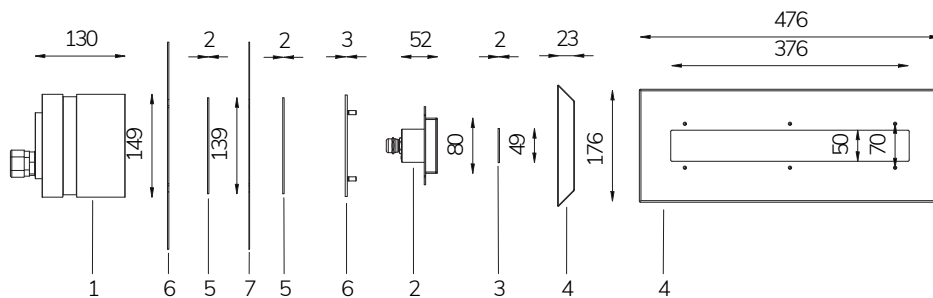

Technical drawing (mm)

Accessories

100 VA IP65 TRANSF.
Cod. 0316170011
€ -
p. 150

300 VA IP65 TRANSF.
Cod. 0321170011
€ -
p. 150

DMX BOX
Cod. 33161801
€ -
p. 144

R. C. FOR DMX BOX
Cod. 4494000004
€ -
p. 144

STICK KE2
Cod. 29091306
€ -
p. 146

STICK DE3
Cod. 29090306
€ -
p. 146

STAINLESS STEEL FLANGE
Cod. TKL230002051C
€ -
p. 162

OPTICAL DIFFUSER
Cod. TKRVT2339
€ -
p. 159

CABLE 5 X 1
Cod. 9012040012
€ -
p. 150

LARGE IP68 KIT
Cod. 1600010100
€ -
p. 152

CONNECTOR M-F IP68
Cod. 5300788700
€ -
p. 152

MAGIC LINEA NICHE
Cod. 5500004502
€ -
p. 156