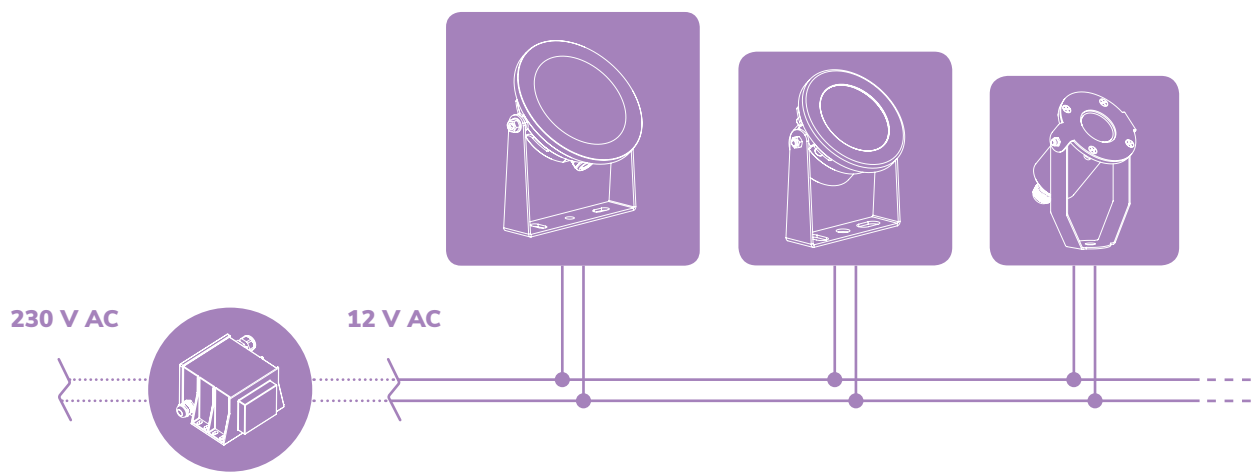

W/B 2 wires

LED lamps with 2-wire cable fixed white colour (W) or blue (B), ideal for replacing old halogen lamps.