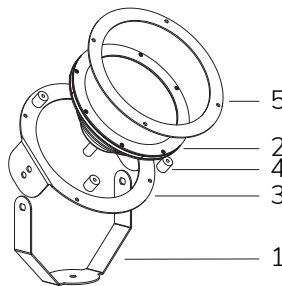

- 1 MOUNTING BRACKET
- 2 LAMP
- 3 LAMP SUPPORT
- 4 SPACERS
- 5 SUPPORT RING