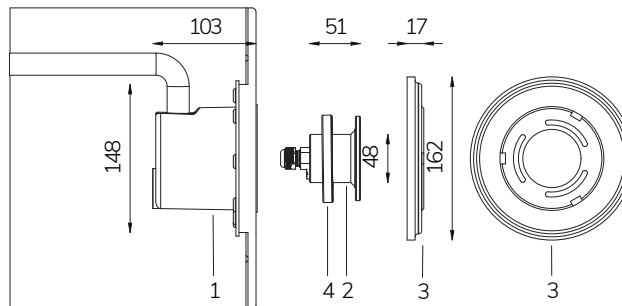

Technical drawing (mm)

Accessories

100 VA IP65 TRANSF.
Cod. 0316170011
€ -
p. 150

300 VA IP65 TRANSF.
Cod. 0321170011
€ -
p. 150

CABLE 2 X 0.75
Cod. 9003030012
€ -
p. 150

SMALL IP68 KIT
Cod. 1600020100
€ -
p. 152

NICHE
Cod. 0340134009
€ -
p. 154