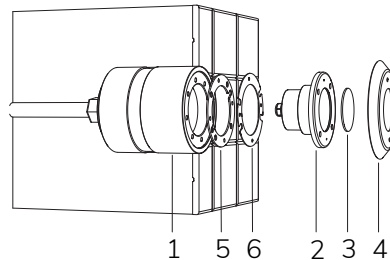

- 1 NICHE
- 2 LAMP
- 3 OPTICAL DIFFUSER
- 4 FRONT FLANGE
- 5 STAINLESS STEEL SPACER
- 6 PLEXY SPACER

LED pool lamp with RGBW variable colour , ideal for small and medium pools. Controlled by DMX 512 signal. The niche included contains space to collect the cable for maintenance. For panel and reinforced concrete with tiles or pool liner.