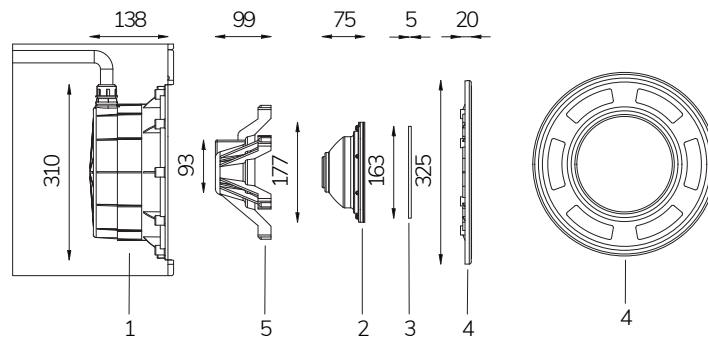

Technical drawing (mm)

Accessories

100 VA IP65 TRANSF.
Cod. 0316170011
€ -
p. 150

300 VA IP65 TRANSF.
Cod. 0321170011
€ -
p. 150

DMX BOX
Cod. 33161801
€ -
p. 144

R. C. FOR DMX BOX
Cod. 4494000004
€ -
p. 144

STICK KE2
Cod. 29091306
€ -
p. 146

STICK DE3
Cod. 29090306
€ -
p. 146

ST. STEEL FLANGE
Cod. 48043723 31
€ -
p. 160

OPTICAL DIFFUSER
Cod. TKRVT2329
€ -
p. 160

LARGE IP68 KIT
Cod. 1600010100
€ -
p. 152

CABLE 5 X 1.5
Cod. 9012050012
€ -
p. 150

PROJECTOR EX 300 W
Cod. 0070000009
€ -
p. 153