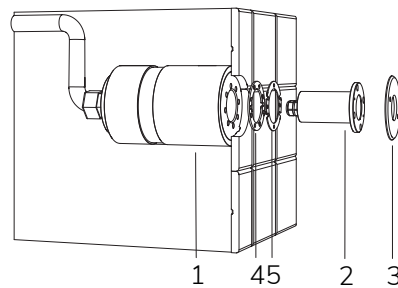

- 1 NICHE
- 2 LAMP
- 3 FRONT FLANGE
- 4 GASKET
- 5 PLEXY SPACER