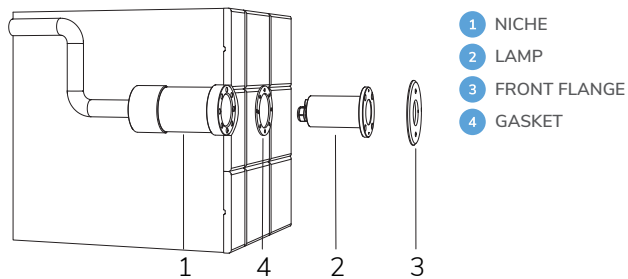

Code	LED colour	Luminous Flux	Beam Angle	€
LAMP WITH STAINLESS STEEL FLANGE, NICHE, DIFFUSER and 4m of CABLE					
	2101821291	5300K	286 lumen	120°	-
	2101821290	3000K	256 lumen	120°	-
	2101821210	BLUE		120°	-
LAMP WITH STAINLESS STEEL FLANGE, DIFFUSER and 4m of CABLE					
	2101827391L	5300K	286 lumen	120°	-
	2101827390L	3000K	256 lumen	120°	-
	2101827310L	BLUE		120°	-

FIX new

Micro Perla In

with wall adapter niche not watertight

- 12 V AC
- 35 m
- 6 W / 10 VA
- CL III
- AISI 316L STEEL
- GLASS
- IP 68
- UP TO 5 m²

Fixed colour LED lamp for pool, ideal for small pools, jacuzzi areas and steps. Niche included with small dimensions. For recess installation in reinforced concrete with tiles or pool liner.

Technical drawing (mm)

Accessories

100 VA IP65 TRANSF.
Cod. 0316170011
€ -
p. 150

300 VA IP65 TRANSF.
Cod. 0321170011
€ -
p. 150

STAINLESS STEEL FLANGE
Cod. TKL23002113C
€ -
p. 163

CABLE 2 X 0.75
Cod. 9003030012
€ -
p. 150

SMALL NICHE
Cod. 5521008600
€ -
p. 158