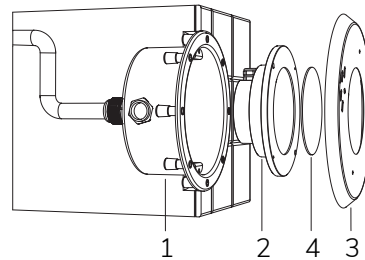

- 1 WIBRE NICHE
- 2 LAMP
- 3 FRONT FLANGE
- 4 OPTICAL DIFFUSER

LED pool lamp with RGBW variable colour, ideal for medium pools. Controlled by DMX 512 signal. The dimensions and the flange provided make it possible to install as a replacement for 300W Par 56 halogen lamps in a Wibre projector.