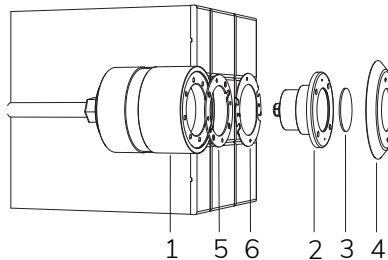

- 1 NICHE
- 2 LAMP
- 3 OPTICAL DIFFUSER
- 4 FRONT FLANGE
- 5 STAINLESS STEEL SPACER
- 6 PLEXY SPACER

LED pool lamp with RGBW variable colour , ideal for small and medium pools. PLC controlled. The niche included contains space to collect the cable for maintenance. For panel and reinforced concrete with tiles or pool liner.