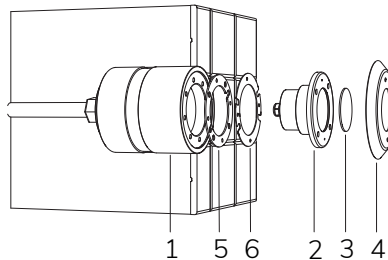

- 1 NICHE
- 2 LAMP
- 3 OPTICAL DIFFUSER
- 4 FRONT FLANGE
- 5 STAINLESS STEEL SPACER
- 6 PLEXY SPACER

LED pool lamp with RGBW variable colour , ideal for small and medium pools. Controlled by DMX 512 signal. The niche included contains space to collect the cable for maintenance. For panel and reinforced concrete with tiles or pool liner.