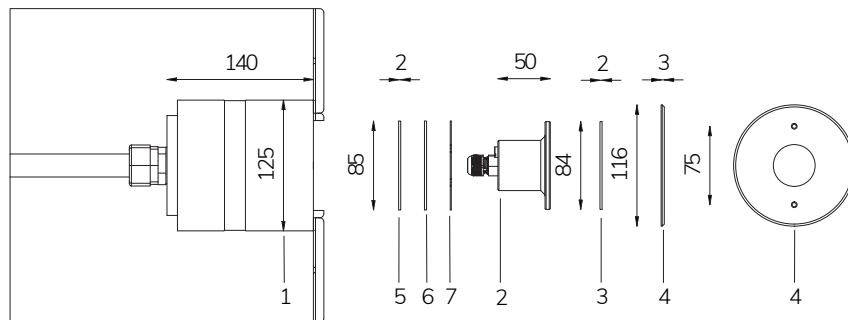

Technical drawing (mm)

Accessories

100 VA IP65 TRANSF.
Cod. 0316170011
€ -
p. 150

300 VA IP65 TRANSF.
Cod. 0321170011
€ -
p. 150

DMX BOX
Cod. 33161801
€ -
p. 144

R. C. FOR DMX BOX
Cod. 4494000004
€ -
p. 144

STICK KE2
Cod. 29091306
€ -
p. 146

STICK DE3
Cod. 29090306
€ -
p. 146

ST. STEEL FLANGE
Cod. TKL230002035S
€ -
p. 161

OPTICAL DIFFUSER
Cod. TKRVT2346
€ -
p. 160

CABLE 5 X 0.50
Cod. TKRCV2106
€ -
p. 150

SMALL IP68 KIT
Cod. 1600020100
€ -
p. 152

CONNECTOR M-F IP68
Cod. 5300788700
€ -
p. 152

MINI SUB NICHE
Cod. 5596000000
€ -
p. 158

NICHE SEAL KEY
Cod. 230002095
€ -
p. 156