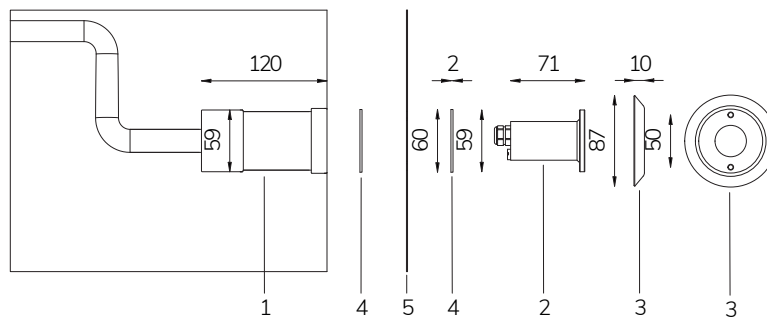

Technical drawing (mm)

Accessories

100 VA IP65 TRANSF.
Cod. 0316170011
€ -
p. 150

300 VA IP65 TRANSF.
Cod. 0321170011
€ -
p. 150

STAINLESS STEEL FLANGE
Cod. 230002114C
€ -
p. 163

CABLE 2 X 0.75
Cod. 9003030012
€ -
p. 150

SMALL NICHE
Cod. 5521008600
€ -
p. 158