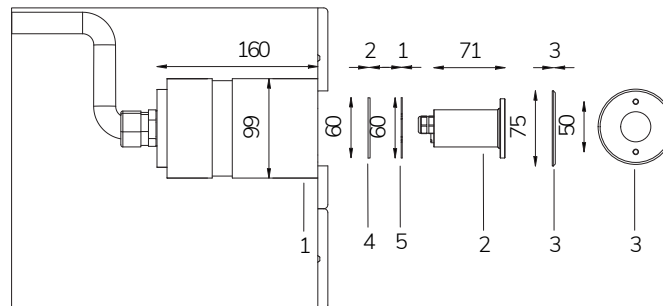

Technical drawing (mm)

Accessories

100 VA IP65 TRANSF.
Cod. 0316170011
€ -
p. 150

300 VA IP65 TRANSF.
Cod. 0321170011
€ -
p. 150

DMX BOX
Cod. 33161801
€ -
p. 144

R. C. FOR DMX BOX
Cod. 4494000004
€ -
p. 144

STICK KE2
Cod. 29091306
€ -
p. 146

STICK DE3
Cod. 29090306
€ -
p. 146

STAINLESS STEEL FLANGE
Cod. TKL23002113C
€ -
p. 163

CABLE 5 X 0.50
Cod. TKRCV2106
€ -
p. 150

SMALL IP68 KIT
Cod. 1600020100
€ -
p. 152

CONNECTOR M-F IP68
Cod. 5300788700
€ -
p. 152

WATERTIGHT NICHE
Cod. 5521008700
€ -
p. 157

NICHE SEAL KEY
Cod. 230002095
€ -
p. 156