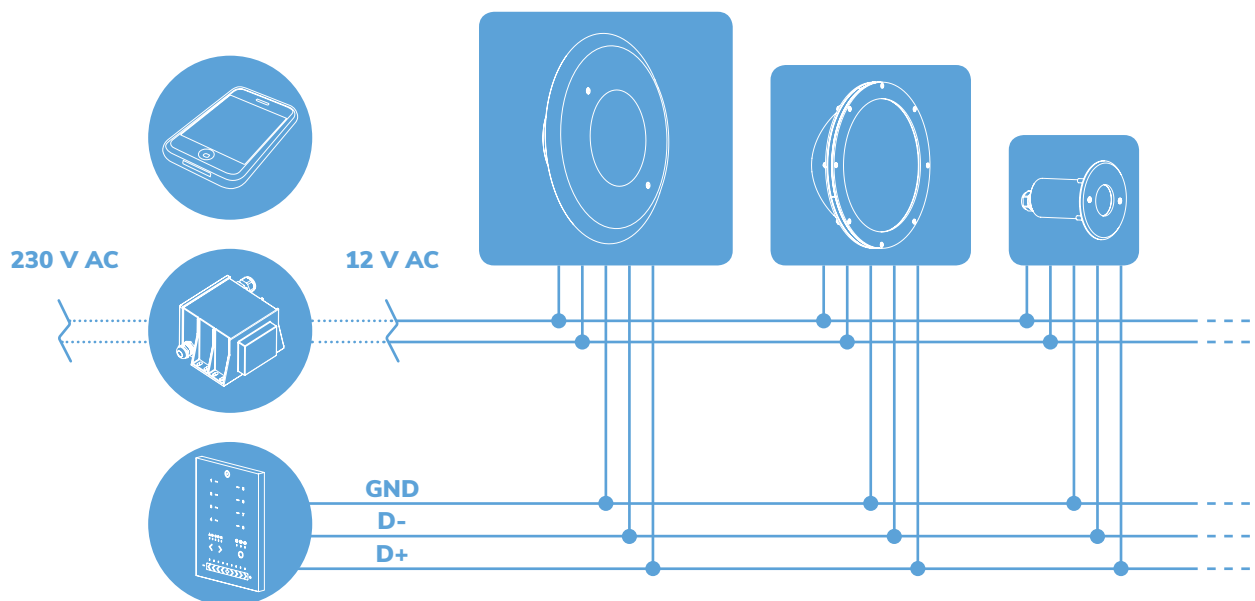

ually making it possible to divide spaces into different zones and create automatic sequences and infinite colour combinations.

	Code	LED colour	Luminous Flux	Beam Angle	€
LAMP WITH STAINLESS STEEL FLANGE, NICHE, DIFFUSER and 4m of CABLE					
	2115342994	RGBW	3200 lumen	120°	-
LAMP WITH STAINLESS STEEL FLANGE, DIFFUSER and 4m of CABLE					
	2115342994L	RGBW	3200 lumen	120°	-