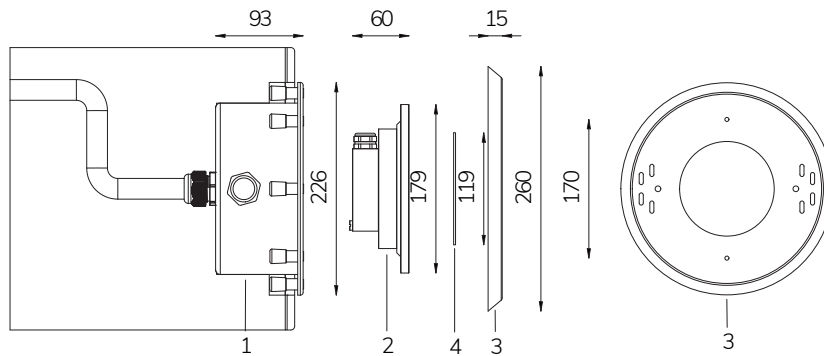

Technical drawing (mm)

Accessories

100 VA IP65 TRANSF.
Cod. 0316170011
€ -
p. 150

300 VA IP65 TRANSF.
Cod. 0321170011
€ -
p. 150

DMX BOX
Cod. 33161801
€ -
p. 144

R. C. FOR DMX BOX
Cod. 4494000004
€ -
p. 144

STICK KE2
Cod. 29091306
€ -
p. 146

STICK DE3
Cod. 29090306
€ -
p. 146

OPTICAL DIFFUSER
Cod. TKRVT2331
€ -
p. 160

LARGE IP68 KIT
Cod. 1600010100
€ -
p. 152

CABLE 5 X 1
Cod. 9012040012
€ -
p. 150