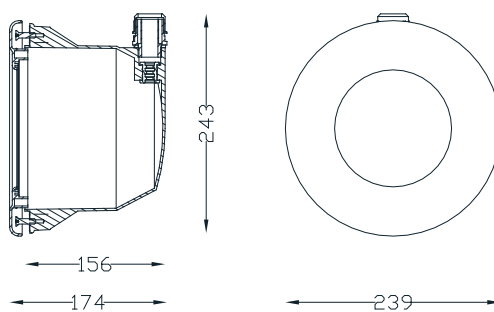

Code	€
0070000009	-

Technical indications (mm)

Projector Ex 100 W

Complete underwater projector for reinforced concrete + PVC and prefabricated + PVC for lamps in the MINI series.

Code	€
0001600009	-

Technical indications (mm)