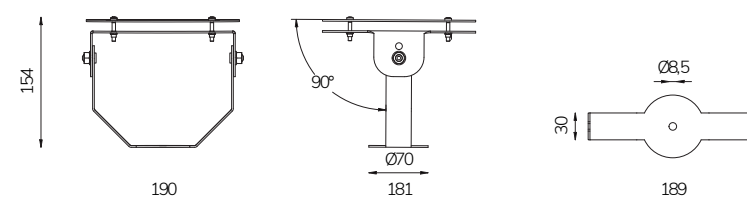

Technical indications (mm)