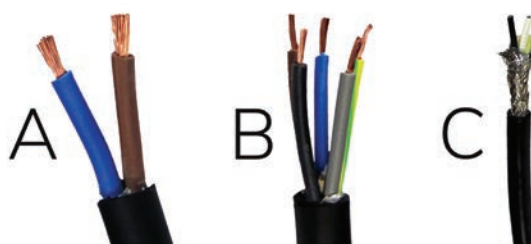

Technical indications