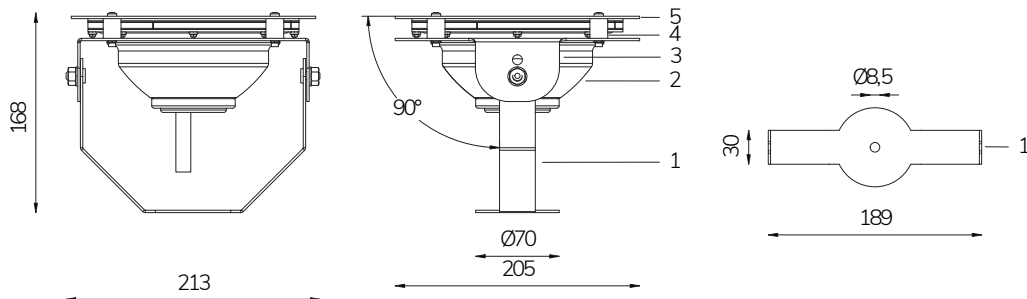

- 1 MOUNTING BRACKET
- 2 LAMP
- 3 LAMP SUPPORT
- 4 SPACERS
- 5 SUPPORT RING

Technical drawing (mm)

Accessories

- OC TRANSM. WITH R. C.**
 Cod. 4493000000
 € -
 p. 142
 - OC TRANSM. WITH BUT.**
 Cod. 4493000064
 € -
 p. 142
 - 100 VA IP65 TRANSF.**
 Cod. 0316170011
 € -
 p. 150
 - 300 VA IP65 TRANSF.**
 Cod. 0321170011
 € -
 p. 150
 - CABLE 2 X 6**
 Cod. 9003120012
 € -
 p. 150
 - JOINT IP68**
 Cod. 5395000000
 € -
 p. 151
 - KIT IP68 LARGE**
 Cod. 1600010100
 € -
 p. 152
-
- SWIVEL BRACKET**
 Cod. 3039000000
 € -
 p. 164