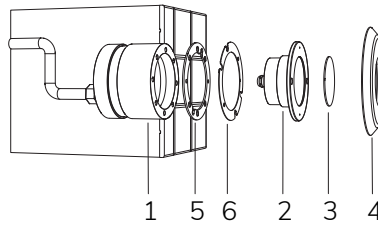

- 1 NICHE
- 2 LAMP
- 3 OPTICAL DIFFUSER
- 4 FRONT FLANGE
- 5 STAINLESS STEEL SPACER
- 6 PLEXY SPACER