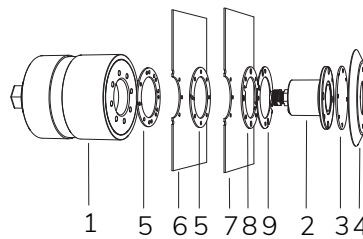

- 1 NICHE
- 2 LAMP
- 3 OPTICAL DIFFUSER
- 4 FRONT FLANGE
- 5 GASKET
- 6 STAINLESS STEEL SPACER
- 7 PLEXY SPACER