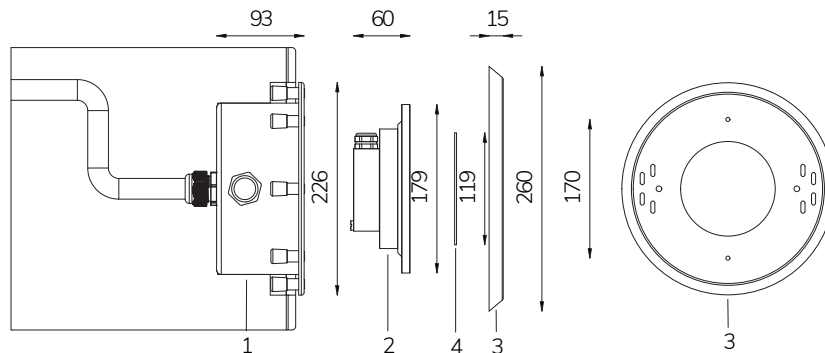

Technical drawing (mm)

Accessories

100 VA IP65 TRANSF.
Cod. 0316170011
€ -
p. 150

300 VA IP65 TRANSF.
Cod. 0321170011
€ -
p. 150

DMX BOX
Cod. 33161801
€ -
p. 144

R. C. FOR DMX BOX
Cod. 4494000004
€ -
p. 144

STICK KE2
Cod. 29091306
€ -
p. 146

STICK DE3
Cod. 29090306
€ -
p. 146

OPTICAL DIFFUSER
Cod. TKRVT2331
€ -
p. 160

LARGE IP68 KIT
Cod. 1600010100
€ -
p. 152

CABLE 5 X 1
Cod. 9012040012
€ -
p. 150