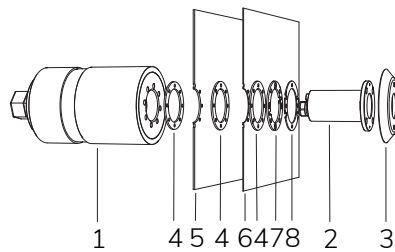

- 1 NICHE
- 2 LAMP
- 3 FRONT FLANGE
- 4 GASKET
- 5 PANEL
- 6 POOL LINER
- 7 STAINLESS STEEL SPACER
- 8 PLEXY SPACER