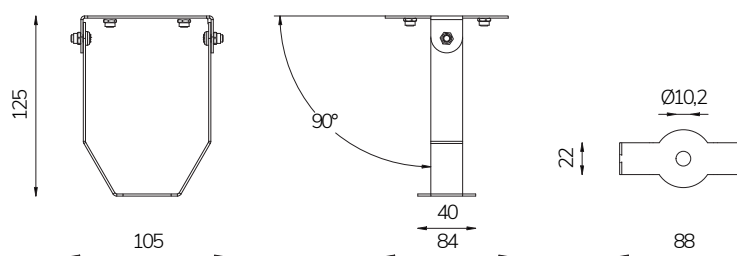

Technical indications (mm)