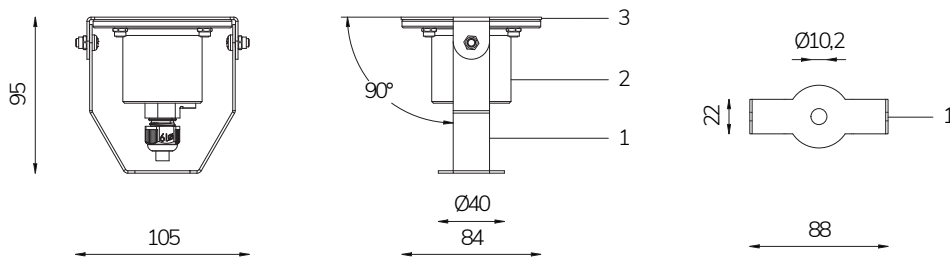

Technical drawing (mm)

Accessories

100 VA IP65 TRANSF.
Cod. 0316170011
€ -
p. 150

300 VA IP65 TRANSF.
Cod. 0321170011
€ -
p. 150

CABLE 2 X 0.75
Cod. 9003030012
€ -
p. 150

JOINT IP68
Cod. 5395000000
€ -
p. 151

KIT IP68 SMALL
Cod. 1600020100
€ -
p. 152

SWIVEL BRACKET
Cod. 3039008600
€ -
p. 165