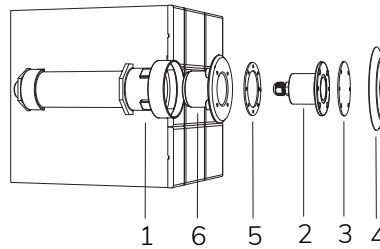

- **1** WALL ADAPTER
- **2** LAMP
- **3** OPTICAL DIFFUSER
- **4** FRONT FLANGE
- **5** GASKET
- **6** INLET FITTING