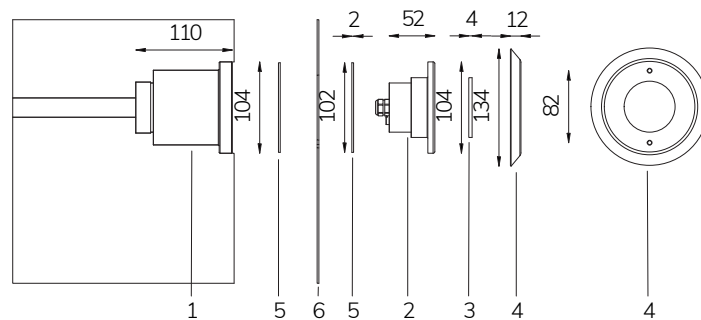

Technical drawing (mm)

Accessories

OC TRANSM. WITH R. C. Cod. 4493000000 € - p. 142	OC TRANSM. WITH BUT. Cod. 4493000064 € - p. 142	100 VA IP65 TRANSF. Cod. 0316170011 € - p. 150	300 VA IP65 TRANSF. Cod. 0321170011 € - p. 150	STAINLESS STEEL FLANGE Cod. TKL230002098C € - p. 163	OPTICAL DIFFUSER Cod. TK230002102 € - p. 160	SMALL NICHE Cod. 5521018600 € - p. 157