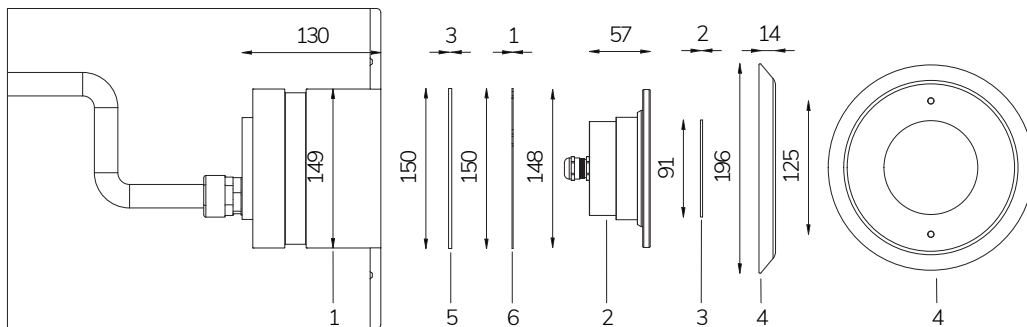

Technical drawing (mm)

Accessories

100 VA IP65 TRANSF.
Cod. 0316170011
€ -
p. 150

300 VA IP65 TRANSF.
Cod. 0321170011
€ -
p. 150

POM-C FLANGE
Cod. TKRML2421
€ -
p. 162

OPTICAL DIFFUSER
Cod. TKRVT2345
€ -
p. 160

CABLE 2X1.5
Cod. 9003050012
€ -
p. 150

LARGE IP68 KIT
Cod. 1600010100
€ -
p. 152

CONNECTOR M-F IP68
Cod. 5300788705
€ -
p. 152

PERLA NICHE
Cod. 5500008702
€ -
p. 155