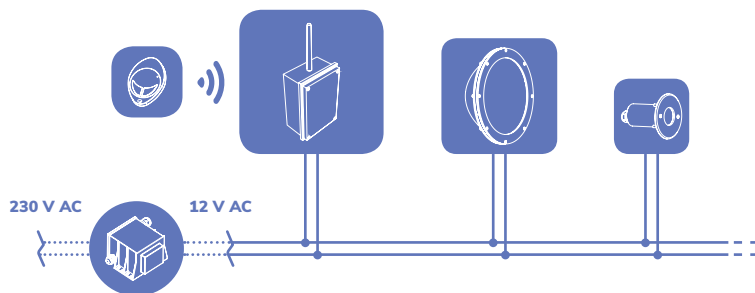

PLC with remote control wiring diagram