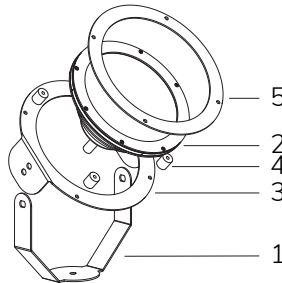

- 1 MOUNTING BRACKET
- 2 LAMP
- 3 LAMP SUPPORT
- 4 SPACERS
- 5 SUPPORT RING