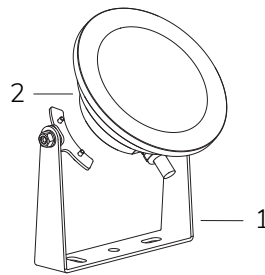

- **1** MOUNTING BRACKET
- **2** LAMP