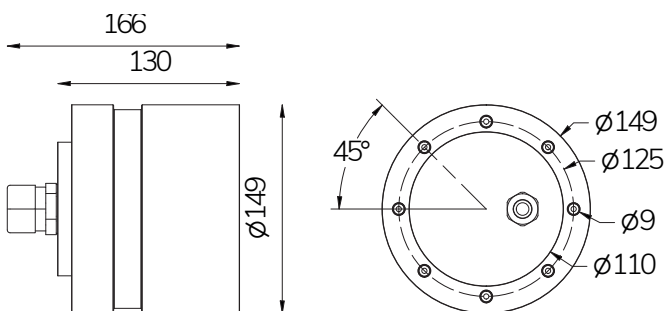

Accessories

KEY FOR TIGHTENING
THE INTERNAL
CABLE GLAND OF
THE NICHE
230002095
€ -

Technical indications (mm)

Magic Linea Niche

Complete watertight niche for reinforced concrete and prefabricated + PVC for MAGIC LINEA lamps. With cable gland and space for collecting cable.