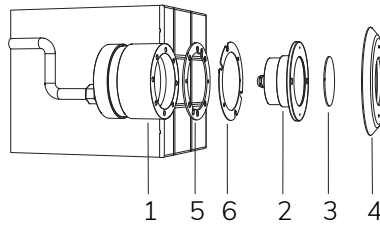

- 1 NICHE
- 2 LAMP
- 3 OPTICAL DIFFUSER
- 4 FRONT FLANGE
- 5 STAINLESS STEEL SPACER
- 6 PLEXY SPACER