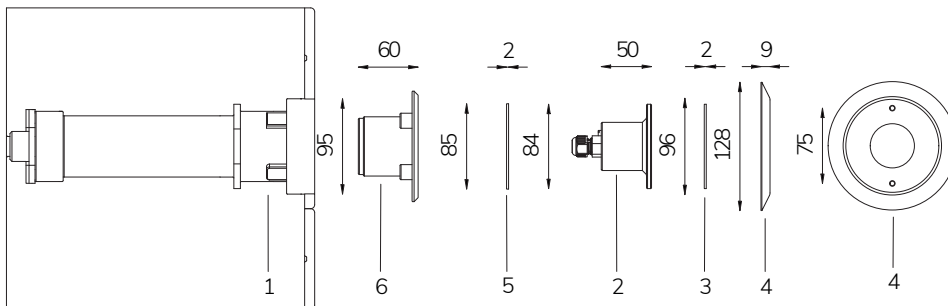

Technical drawing (mm)

Accessories

100 VA IP65 TRANSF.
Cod. 0316170011
€ -
p. 150

300 VA IP65 TRANSF.
Cod. 0321170011
€ -
p. 150

STAINLESS STEEL FLANGE
Cod. 27100023 03
€ -
p. 161

OPTICAL DIFFUSER
Cod. TKRVT2346
€ -
p. 160

CABLE 2 X 0.75
Cod. 9003030012
€ -
p. 150

WALL ADAPTER
Cod. 0330080017
€ -
p. 159

INLET FITTING
Cod. 0210000018
€ -
p. 155