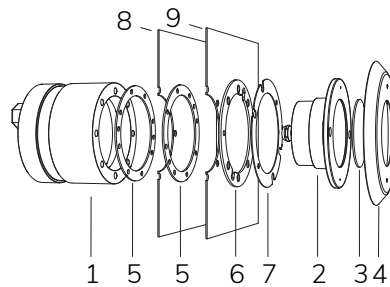

- 1 NICHE
- 2 LAMP
- 3 OPTICAL DIFFUSER
- 4 FRONT FLANGE
- 5 GASKET
- 6 LINER FLANGE
- 7 PLEXY SPACER
- 8 PANEL
- 9 POOL LINER