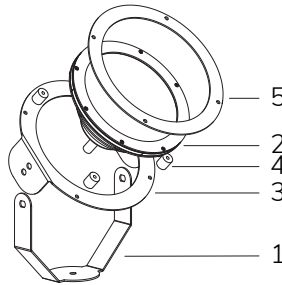

- 1 MOUNTING BRACKET
- 2 LAMP
- 3 LAMP SUPPORT
- 4 SPACERS
- 5 SUPPORT RING