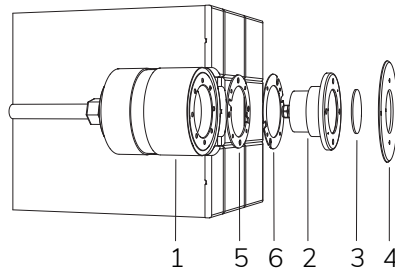

- 1 NICHE
- 2 LAMP
- 3 OPTICAL DIFFUSER
- 4 FRONT FLANGE
- 5 STAINLESS STEEL SPACER
- 6 PLEXY SPACER

LED pool lamp with RGBW variable colour, ideal for small and medium pools. Controlled by DMX 512 signal. The niche included contains space to collect the cable for maintenance. For recess installation in reinforced concrete with tiles or pool liner.