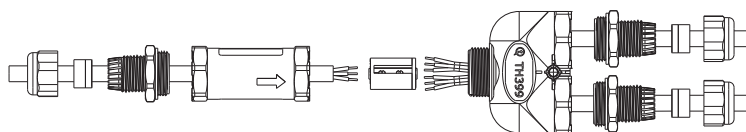

Technical indications