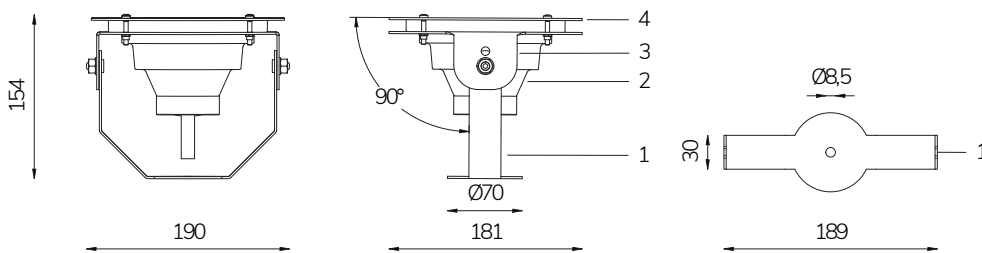

Technical drawing (mm)

Accessories

1. **OC TRANSM. WITH R. C.**
     Cod. 4493000000
     € -
     p. 142
   - **OC TRANSM. WITH BUT.**
     Cod. 4493000064
     € -
     p. 142
   - **100 VA IP65 TRANSF.**
     Cod. 0316170011
     € -
     p. 150
   - **300 VA IP65 TRANSF.**
     Cod. 0321170011
     € -
     p. 150
   - **CABLE 2 X 2.5**
     Cod. 9003070012
     € -
     p. 150
   - **JOINT IP68**
     Cod. 5395000000
     € -
     p. 151
   - **KIT IP68 LARGE**
     Cod. 1600010100
     € -
     p. 152
3. **SWIVEL BRACKET**
     Cod. 3053000000
     € -
     p. 164