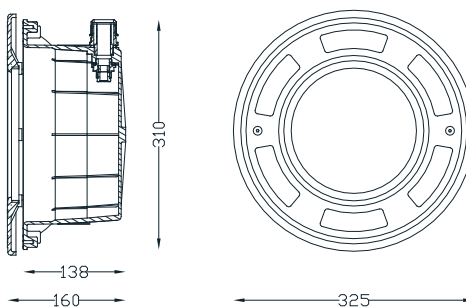

Technical indications (mm)