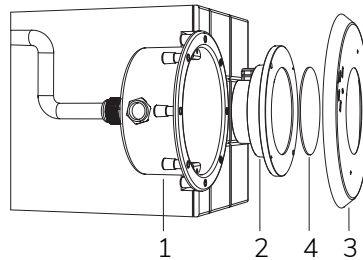

Stw RGBW Power

- 12 V AC 7 m 69 W / 87 VA
- CL III AISI 316L STEEL GLASS
- IP 68 RGBW PLC
- 25 - 30 300 W

LED pool lamp with RGBW variable colour, ideal for large pools. PLC controlled. The dimensions and the flange provided make it possible to install as a replacement for 300W Par 56 halogen lamps in a Wibre projector.

- 1 WIBRE NICHE
- 2 LAMP
- 3 FRONT FLANGE
- 4 OPTICAL DIFFUSER