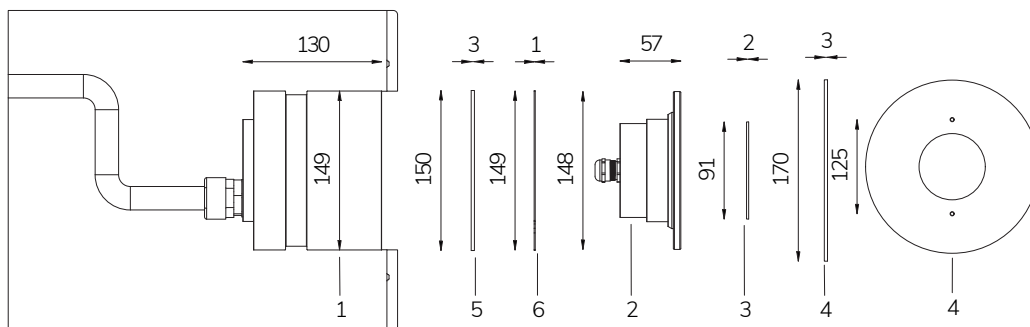

Technical drawing (mm)

Accessories

OC TRANSM. WITH R. C. Cod. 4493000000 € - p. 142	OC TRANSM. WITH BUT. Cod. 4493000064 € - p. 142	300 VA IP65 TRANSF. Cod. 0321170011 € - p. 150	100 VA IP65 TRANSF. Cod. 0316170011 € - p. 150	STAINLESS STEEL FLANGE Cod. TKL230002074C € - p. 162	OPTICAL DIFFUSER Cod. TKRVT2345 € - p. 160	CABLE 2X1.5 Cod. 9003050012 € - p. 150
LARGE IP68 KIT Cod. 1600010100 € - p. 152	CONNECTOR M-F IP68 Cod. 5300788705 € - p. 152	PERLA NICHE Cod. 5500008702 € - p. 155