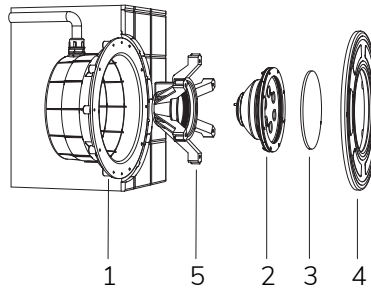

- 1 NICHE
- 2 LAMP
- 3 OPTICAL DIFFUSER
- 4 FRONT FLANGE
- 5 LAMP HOLDER RING