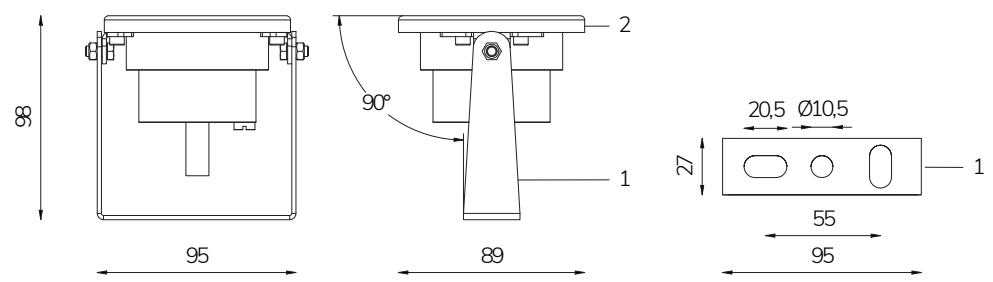

Technical drawing (mm)

Accessories

- **100 VA IP65 TRANSF.**
  Cod. 0316170011
  € -
  p. 150
- **300 VA IP65 TRANSF.**
  Cod. 0321170011
  € -
  p. 150
- **CABLE 2X1.5**
  Cod. 9003050012
  € -
  p. 150
- **JOINT IP68**
  Cod. 5395000000
  € -
  p. 151
- **KIT IP68 LARGE**
  Cod. 1600010100
  € -
  p. 152