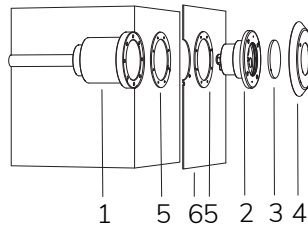

- 1 NICHE
- 2 LAMP
- 3 OPTICAL DIFFUSER
- 4 FRONT FLANGE
- 5 GASKET
- 6 POOL LINER

LED pool lamp with RGBW variable colour , ideal for small and medium pools. Controlled by DMX 512 signal. Niche included with small dimensions. For panel and reinforced concrete with tiles or pool liner.