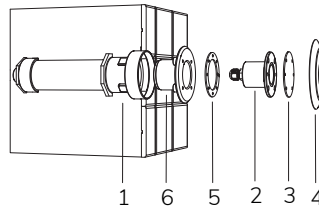

Magic Sub RGBW with PVC flange

- 12 V AC C_{MAX} 20 m 17 W / 23 VA
- CL III IP 68 RGBW 5 - 10

LED pool lamp with RGBW variable colour, ideal for small pools, jacuzzi areas and steps. PLC controlled. Inlet provided for installation in restricted spaces. For panel and reinforced concrete with tiles or pool liner.

- 1 WALL ADAPTER
- 2 LAMP
- 3 OPTICAL DIFFUSER
- 4 FRONT FLANGE
- 5 GASKET
- 6 INLET FITTING