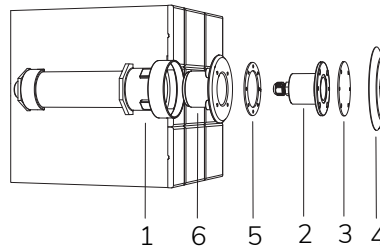

- 1 WALL ADAPTER
- 2 LAMP
- 3 OPTICAL DIFFUSER
- 4 FRONT FLANGE
- 5 GASKET
- 6 INLET FITTING