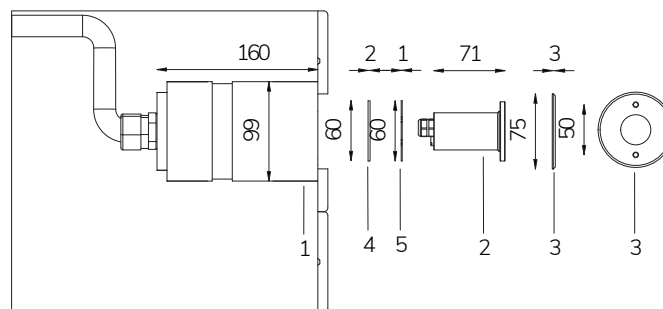

Technical drawing (mm)

Accessories

100 VA IP65 TRANSF.
Cod. 0316170011
€ -
p. 150

300 VA IP65 TRANSF.
Cod. 0321170011
€ -
p. 150

STAINLESS STEEL FLANGE
Cod. TKL23002113C
€ -
p. 163

CABLE 2 X 0.75
Cod. 9003030012
€ -
p. 150

SMALL IP68 KIT
Cod. 1600020100
€ -
p. 152

CONNECTOR M-F IP68
Cod. 5300780000
€ -
p. 152

WATERTIGHT NICHE
Cod. 5521008700
€ -
p. 157

NICHE SEAL KEY
Cod. 230002095
€ -
p. 156