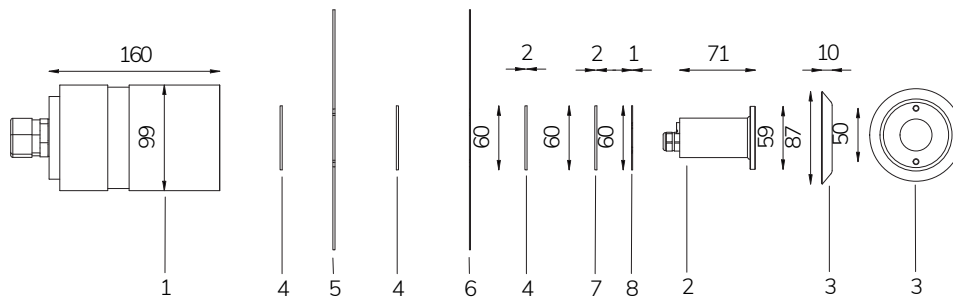

Technical drawing (mm)

Accessories

100 VA IP65 TRANSF.
Cod. 0316170011
€ -
p. 150

300 VA IP65 TRANSF.
Cod. 0321170011
€ -
p. 150

PVC FLANGE
Cod. TKRML2467
€ -
p. 163

CABLE 2 X 0.75
Cod. 9003030012
€ -
p. 150

SMALL IP68 KIT
Cod. 1600020100
€ -
p. 152

CONNECTOR M-F IP68
Cod. 5300780000
€ -
p. 152

WATERTIGHT NICHE
Cod. 5521008700
€ -
p. 157

NICHE SEAL KEY
Cod. 230002095
€ -
p. 156