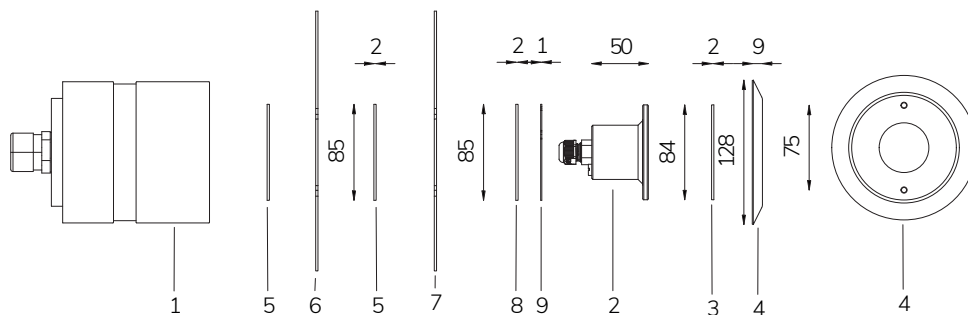

Technical drawing (mm)

Accessories

100 VA IP65 TRANSF.
Cod. 0316170011
€ -
p. 150

300 VA IP65 TRANSF.
Cod. 0321170011
€ -
p. 150

DMX BOX
Cod. 33161801
€ -
p. 144

R. C. FOR DMX BOX
Cod. 4494000004
€ -
p. 144

STICK KE2
Cod. 29091306
€ -
p. 146

STICK DE3
Cod. 29090306
€ -
p. 146

STAINLESS STEEL FLANGE
Cod. 27100023 03
€ -
p. 161

OPTICAL DIFFUSER
Cod. TKRVT2346
€ -
p. 160

CABLE 5 X 0.50
Cod. TKRCV2106
€ -
p. 150

SMALL IP68 KIT
Cod. 1600020100
€ -
p. 152

CONNECTOR M-F IP68
Cod. 5300788700
€ -
p. 152

MINI SUB NICHE
Cod. 5596000000
€ -
p. 158

NICHE SEAL KEY
Cod. 230002095
€ -
p. 156