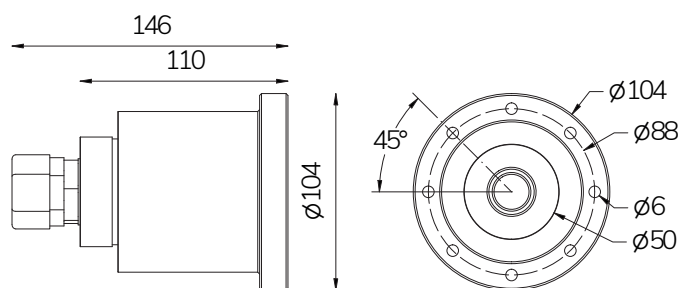

Technical indications (mm)