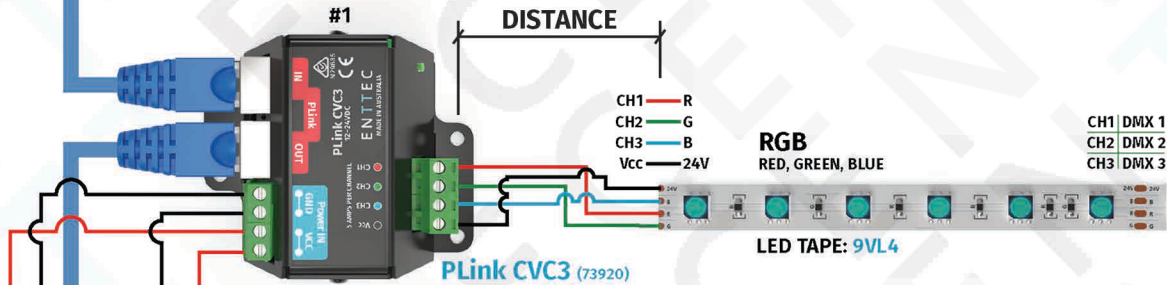

PIXELATOR (70060)
 PIXELATOR MINI (70066)
 PIXIE LINKER (73545)

LIGHTING CONSOLE

ART-NET

PIXEL MAPPER/
 MAPPING SOFTWARE

UP TO 300 METRES OF CAT6 IN TOTAL FROM ONE PLINK PORT

PLink OVER CAT6

3 METRE MAXIMUM DISTANCE

UP TO 100 CVC3 FROM ONE PLINK PORT