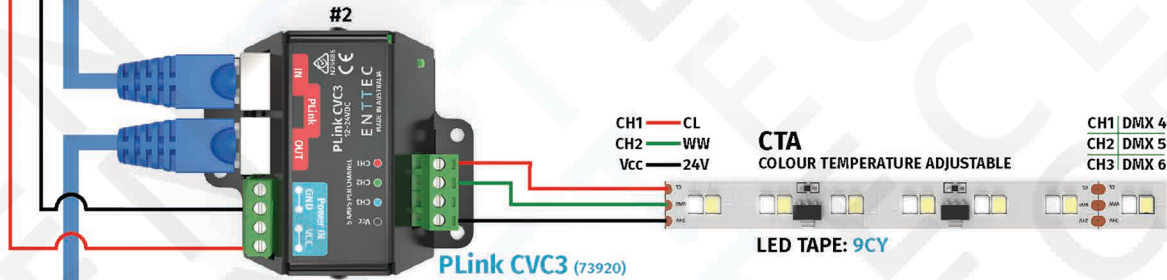

PIXELATOR (70060)
 PIXELATOR MINI (70066)
 PIXIE LINKER (73545)

LIGHTING CONSOLE

ART-NET

PIXEL MAPPER/
 MAPPING SOFTWARE

UP TO 300 METRES OF CAT6 IN TOTAL FROM ONE PLINK PORT

PLink OVER CAT6

3 METRE MAXIMUM DISTANCE

UP TO 100 CVC3 FROM ONE PLINK PORT