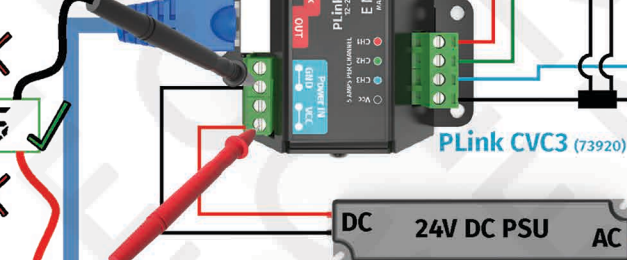

PIXELATOR (70060)
 PIXELATOR MINI (70066)
 PIXIE LINKER (73545)

LIGHTING CONSOLE

ART-NET

PIXEL MAPPER/
 MAPPING SOFTWARE

UP TO 300 METRES OF CAT6 IN TOTAL FROM ONE PLINK PORT

PLink OVER CAT6

3 METRE MAXIMUM DISTANCE

UP TO 100 CVC3 FROM ONE PLINK PORT