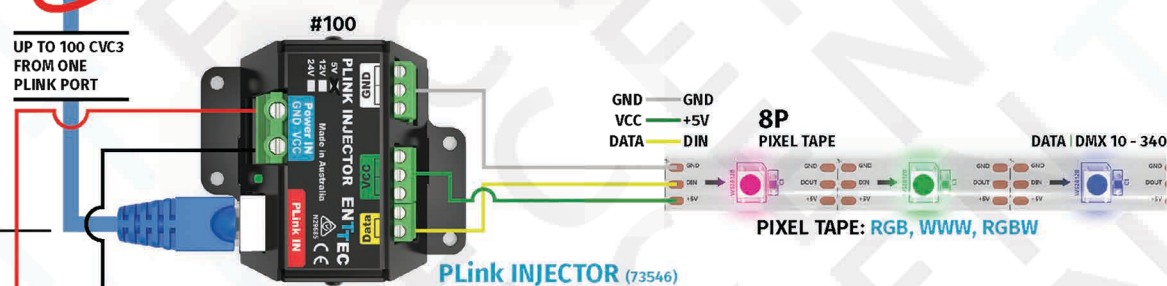

PIXELATOR (70060)
 PIXELATOR MINI (70066)
 PIXIE LINKER (73545)

LIGHTING CONSOLE

ART-NET

PIXEL MAPPER/
 MAPPING SOFTWARE

UP TO 300 METRES OF CAT6 IN TOTAL FROM ONE PLINK PORT

PLink OVER CAT6

3 METRE MAXIMUM DISTANCE

UP TO 100 CVC3 FROM ONE PLINK PORT