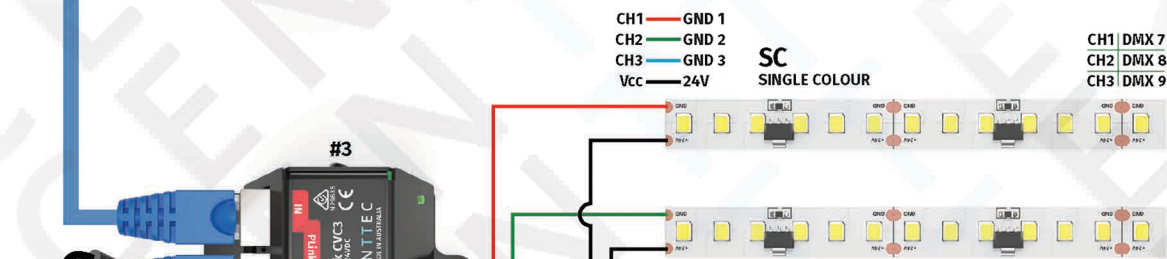

PIXELATOR (70060)
 PIXELATOR MINI (70066)
 PIXIE LINKER (73545)

LIGHTING CONSOLE

ART-NET

PIXEL MAPPER/
 MAPPING SOFTWARE

UP TO 300 METRES OF CAT6 IN TOTAL FROM ONE PLINK PORT

PLink OVER CAT6

3 METRE MAXIMUM DISTANCE

UP TO 100 CVC3 FROM ONE PLINK PORT