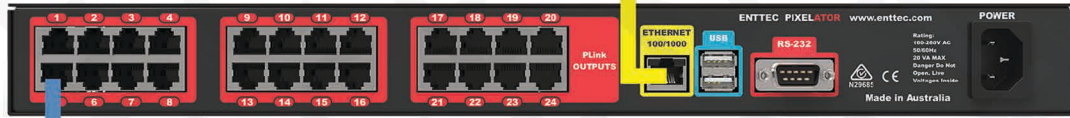

PIXELATOR (70060)
 PIXELATOR MINI (70066)
 PIXIE LINKER (73545)

LIGHTING CONSOLE

ART-NET

PIXEL MAPPER/
 MAPPING SOFTWARE

UP TO 300 METRES OF CAT6 IN TOTAL FROM ONE PLINK PORT

PLink OVER CAT6

3 METRE MAXIMUM DISTANCE

UP TO 100 CVC3 FROM ONE PLINK PORT